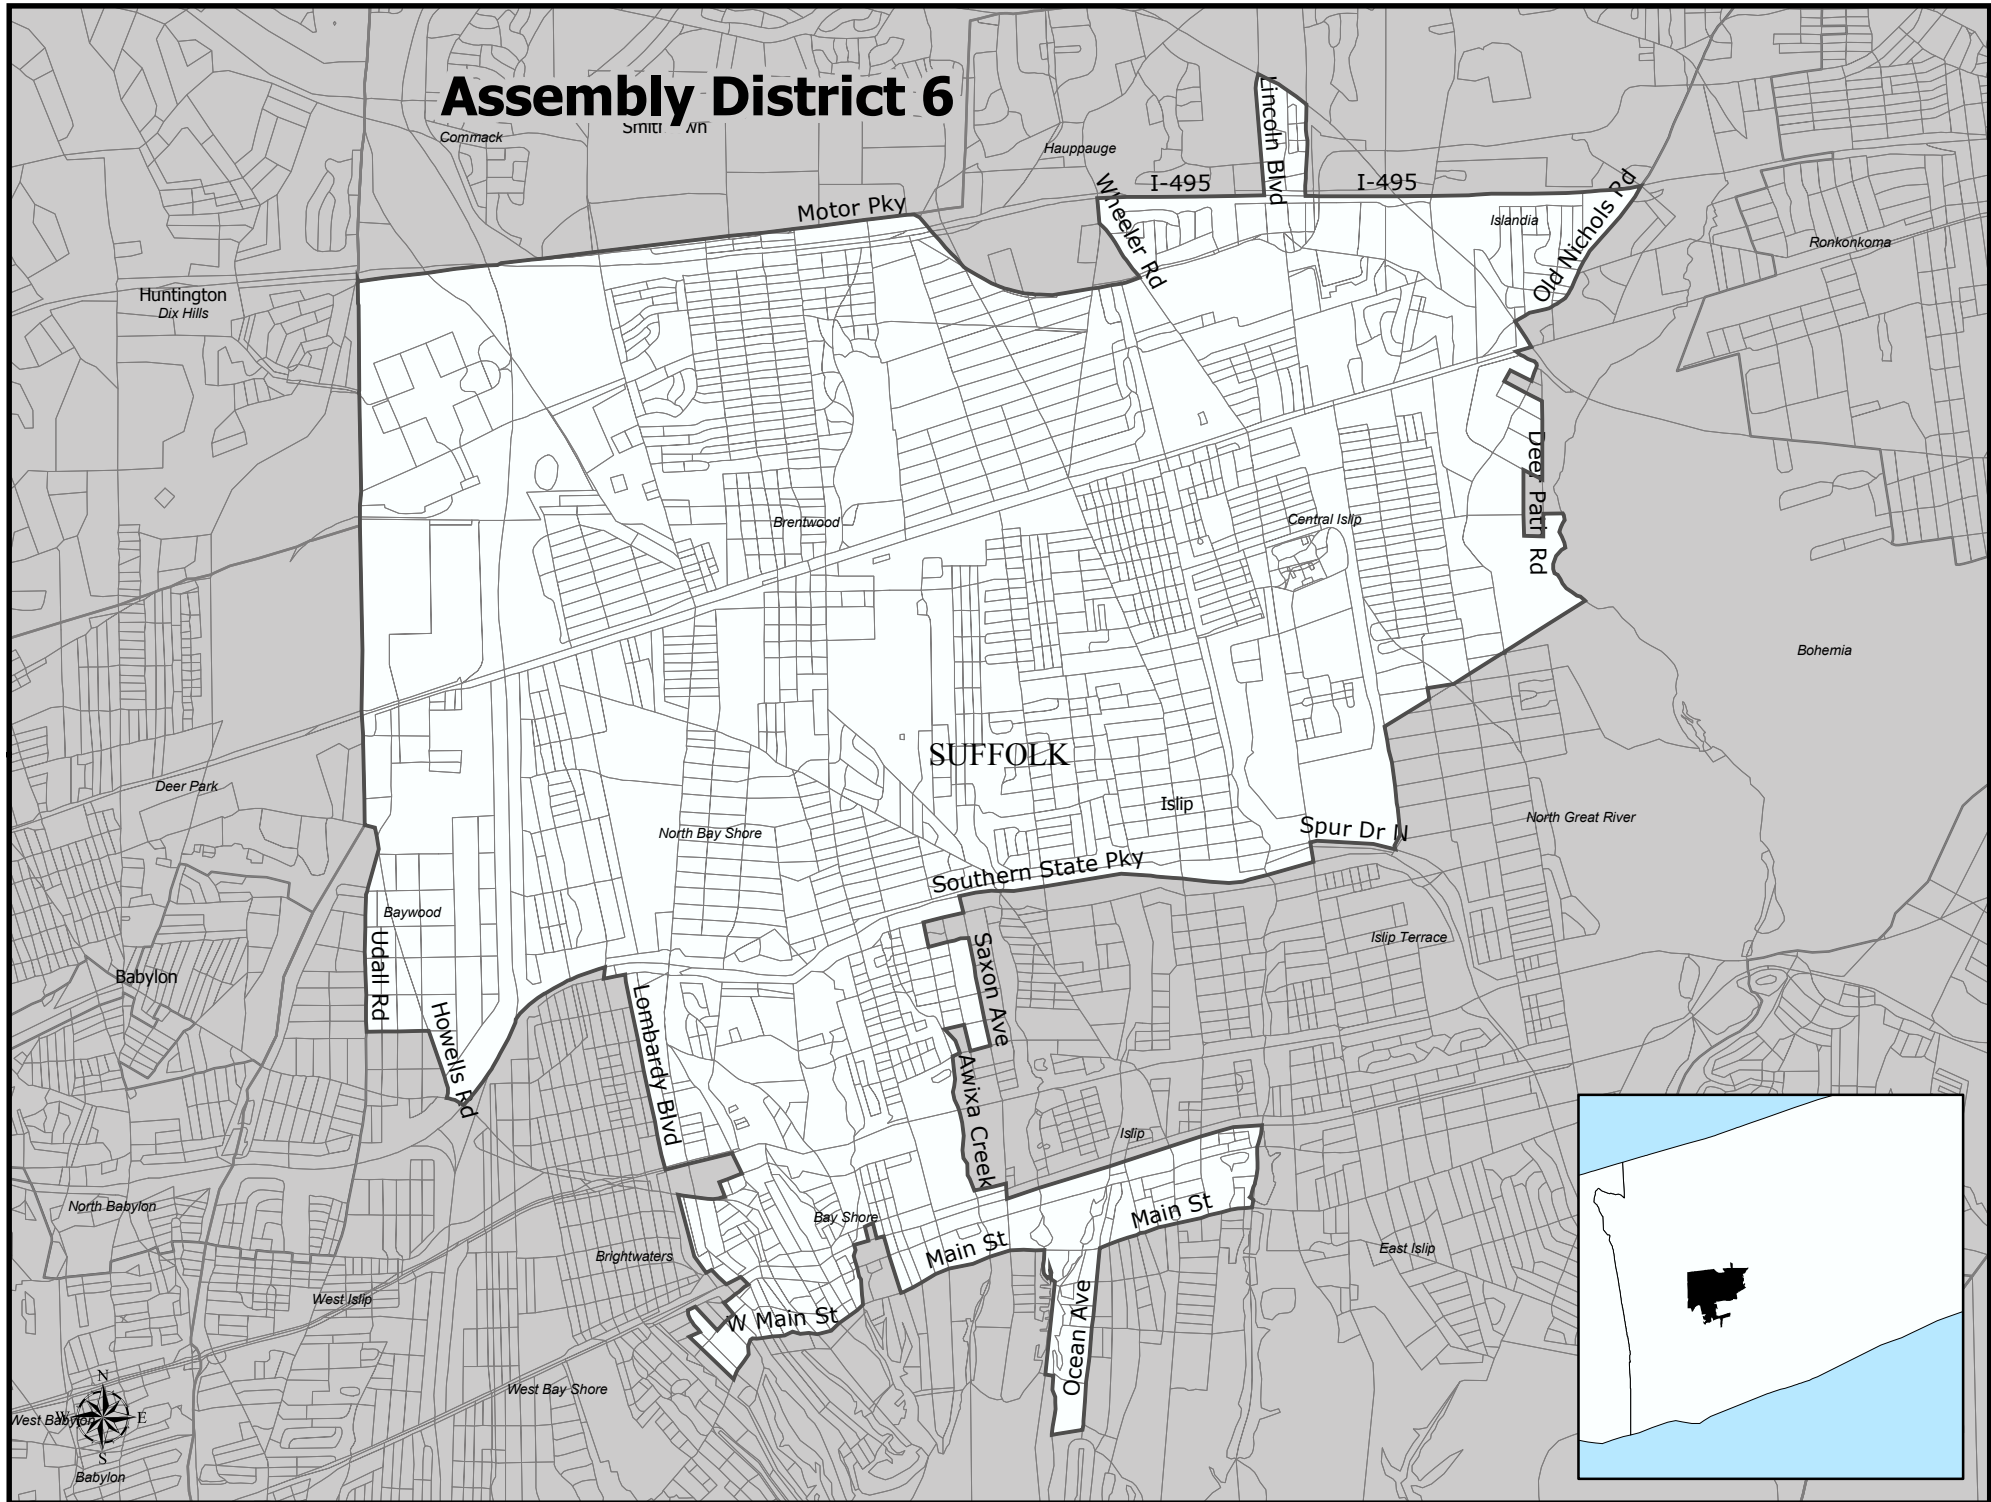

Assembly District 6

Assembly District 6

Total Population : 131,139
Deviation : 4,630
Dev. Percentage : 3.66

	NH White	NH Black	Hispanic	NH Amer Ind	NH Asian	NH Multi	NH Other
Total	44,415	24,307	55,139	386	3,251	3,129	512
Total %	33.87	18.54	42.05	0.29	2.48	2.39	0.39
Total18+	35,464	15,866	37,053	232	2,421	1,891	312
Total18%	38.04	17.02	39.74	0.25	2.60	2.03	0.33