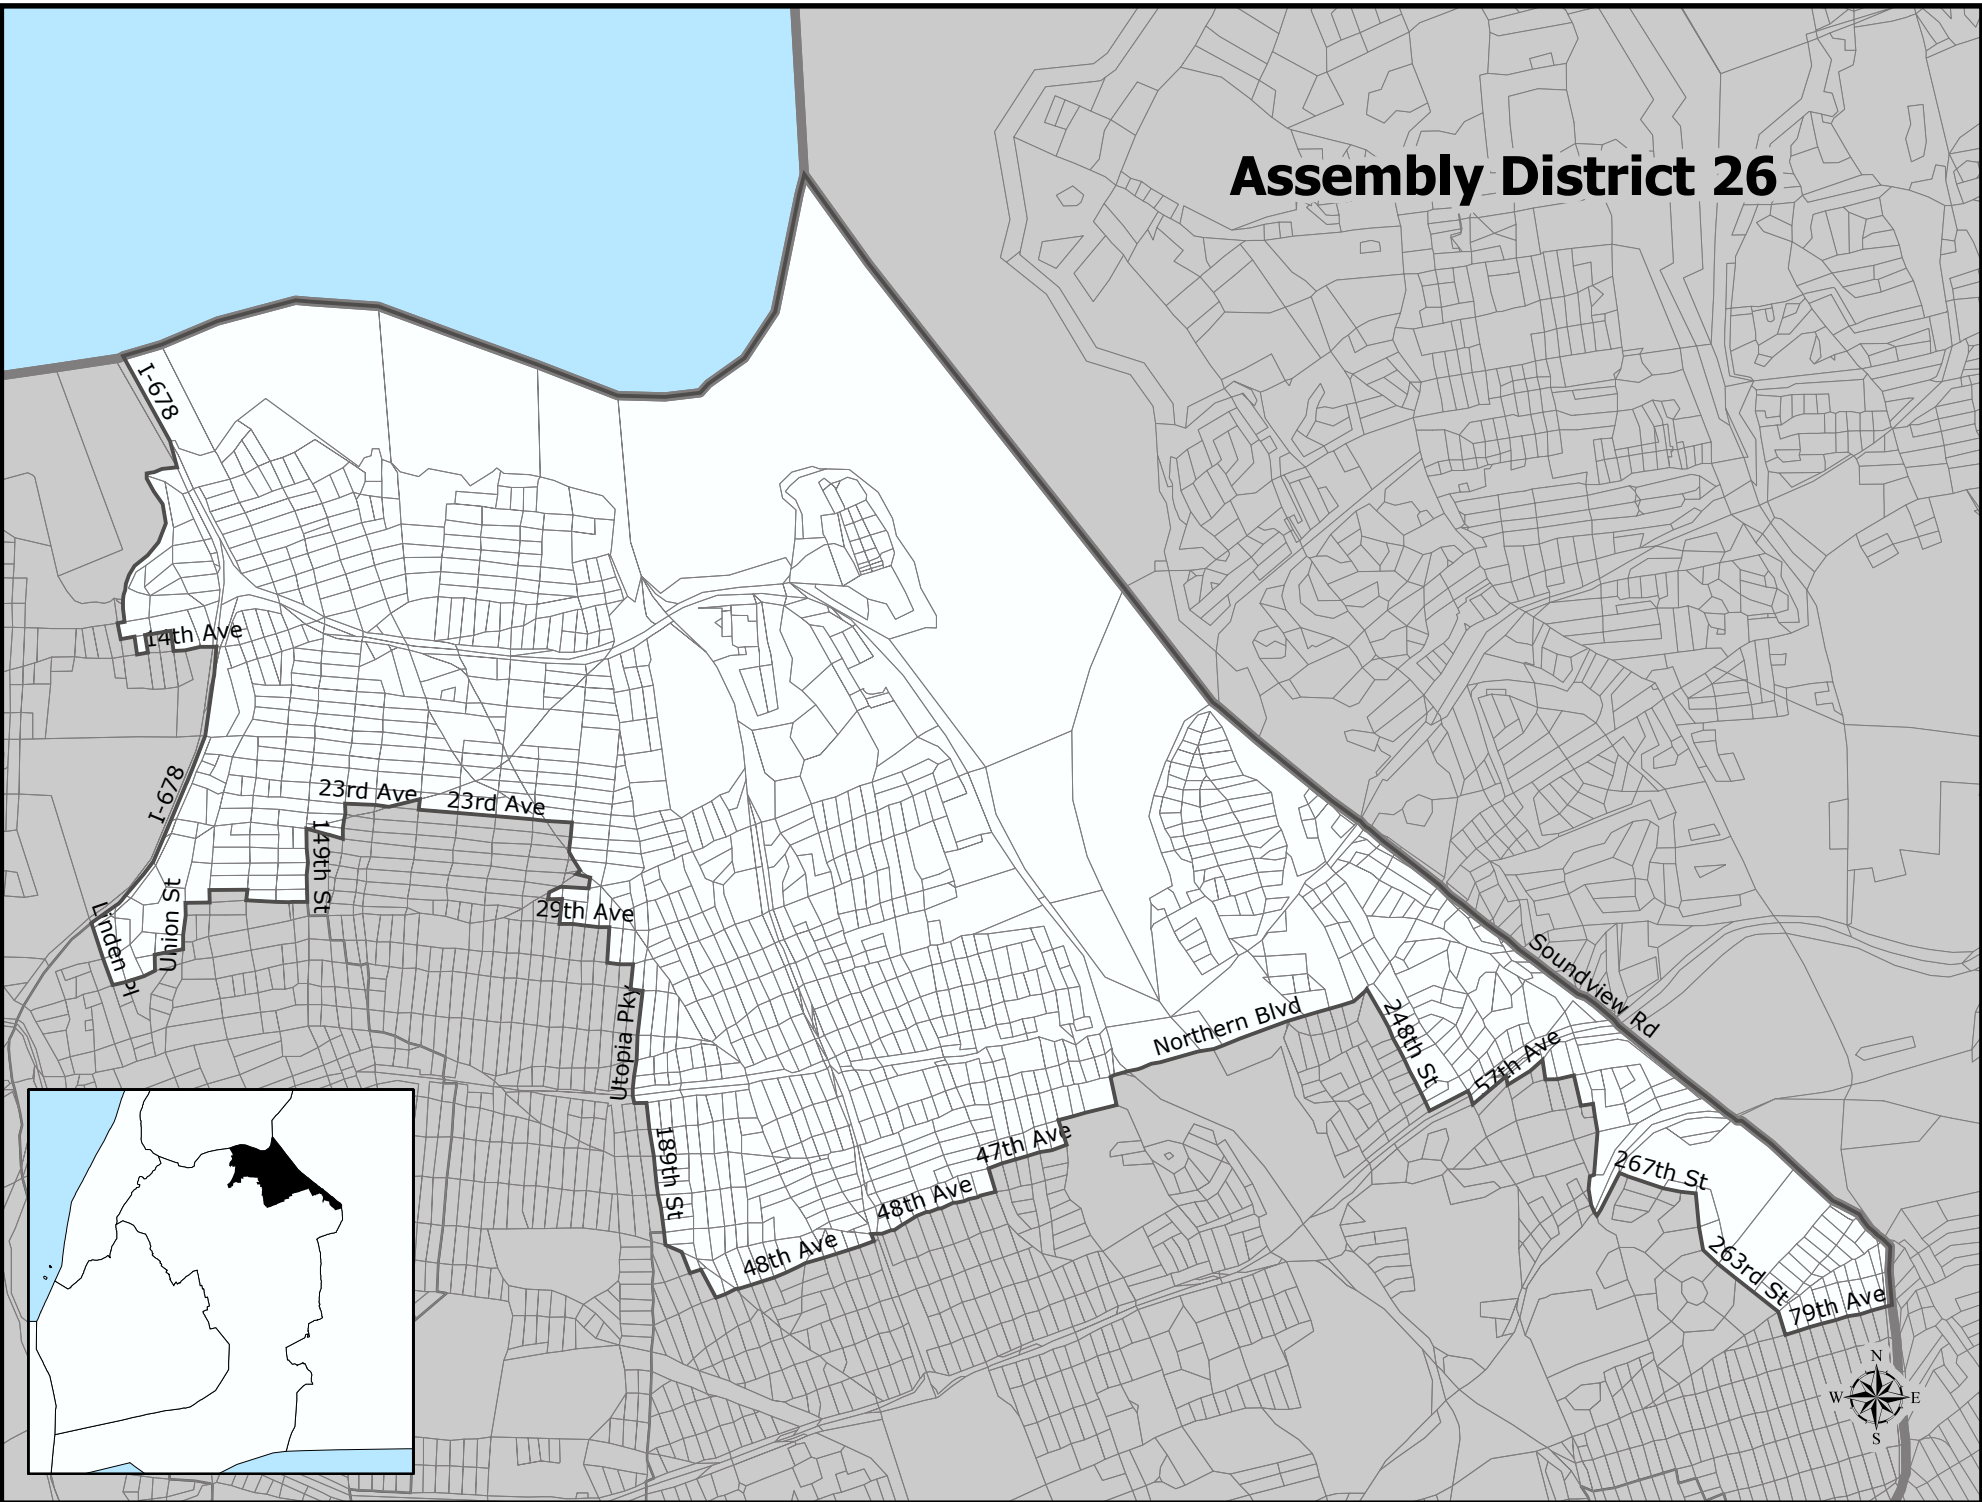

Assembly District 26

Assembly District 26

Total Population : 123,858
Deviation : -2,651
Dev. Percentage : -2.10

	NH White	NH Black	Hispanic	NH Amer Ind	NH Asian	NH Multi	NH Other
Total	85,133	2,065	10,899	92	23,101	2,310	258
Total %	68.73	1.67	8.80	0.07	18.65	1.87	0.21
Total18+	72,493	1,614	8,207	60	17,422	1,671	171
Total18%	71.32	1.59	8.07	0.06	17.14	1.64	0.17