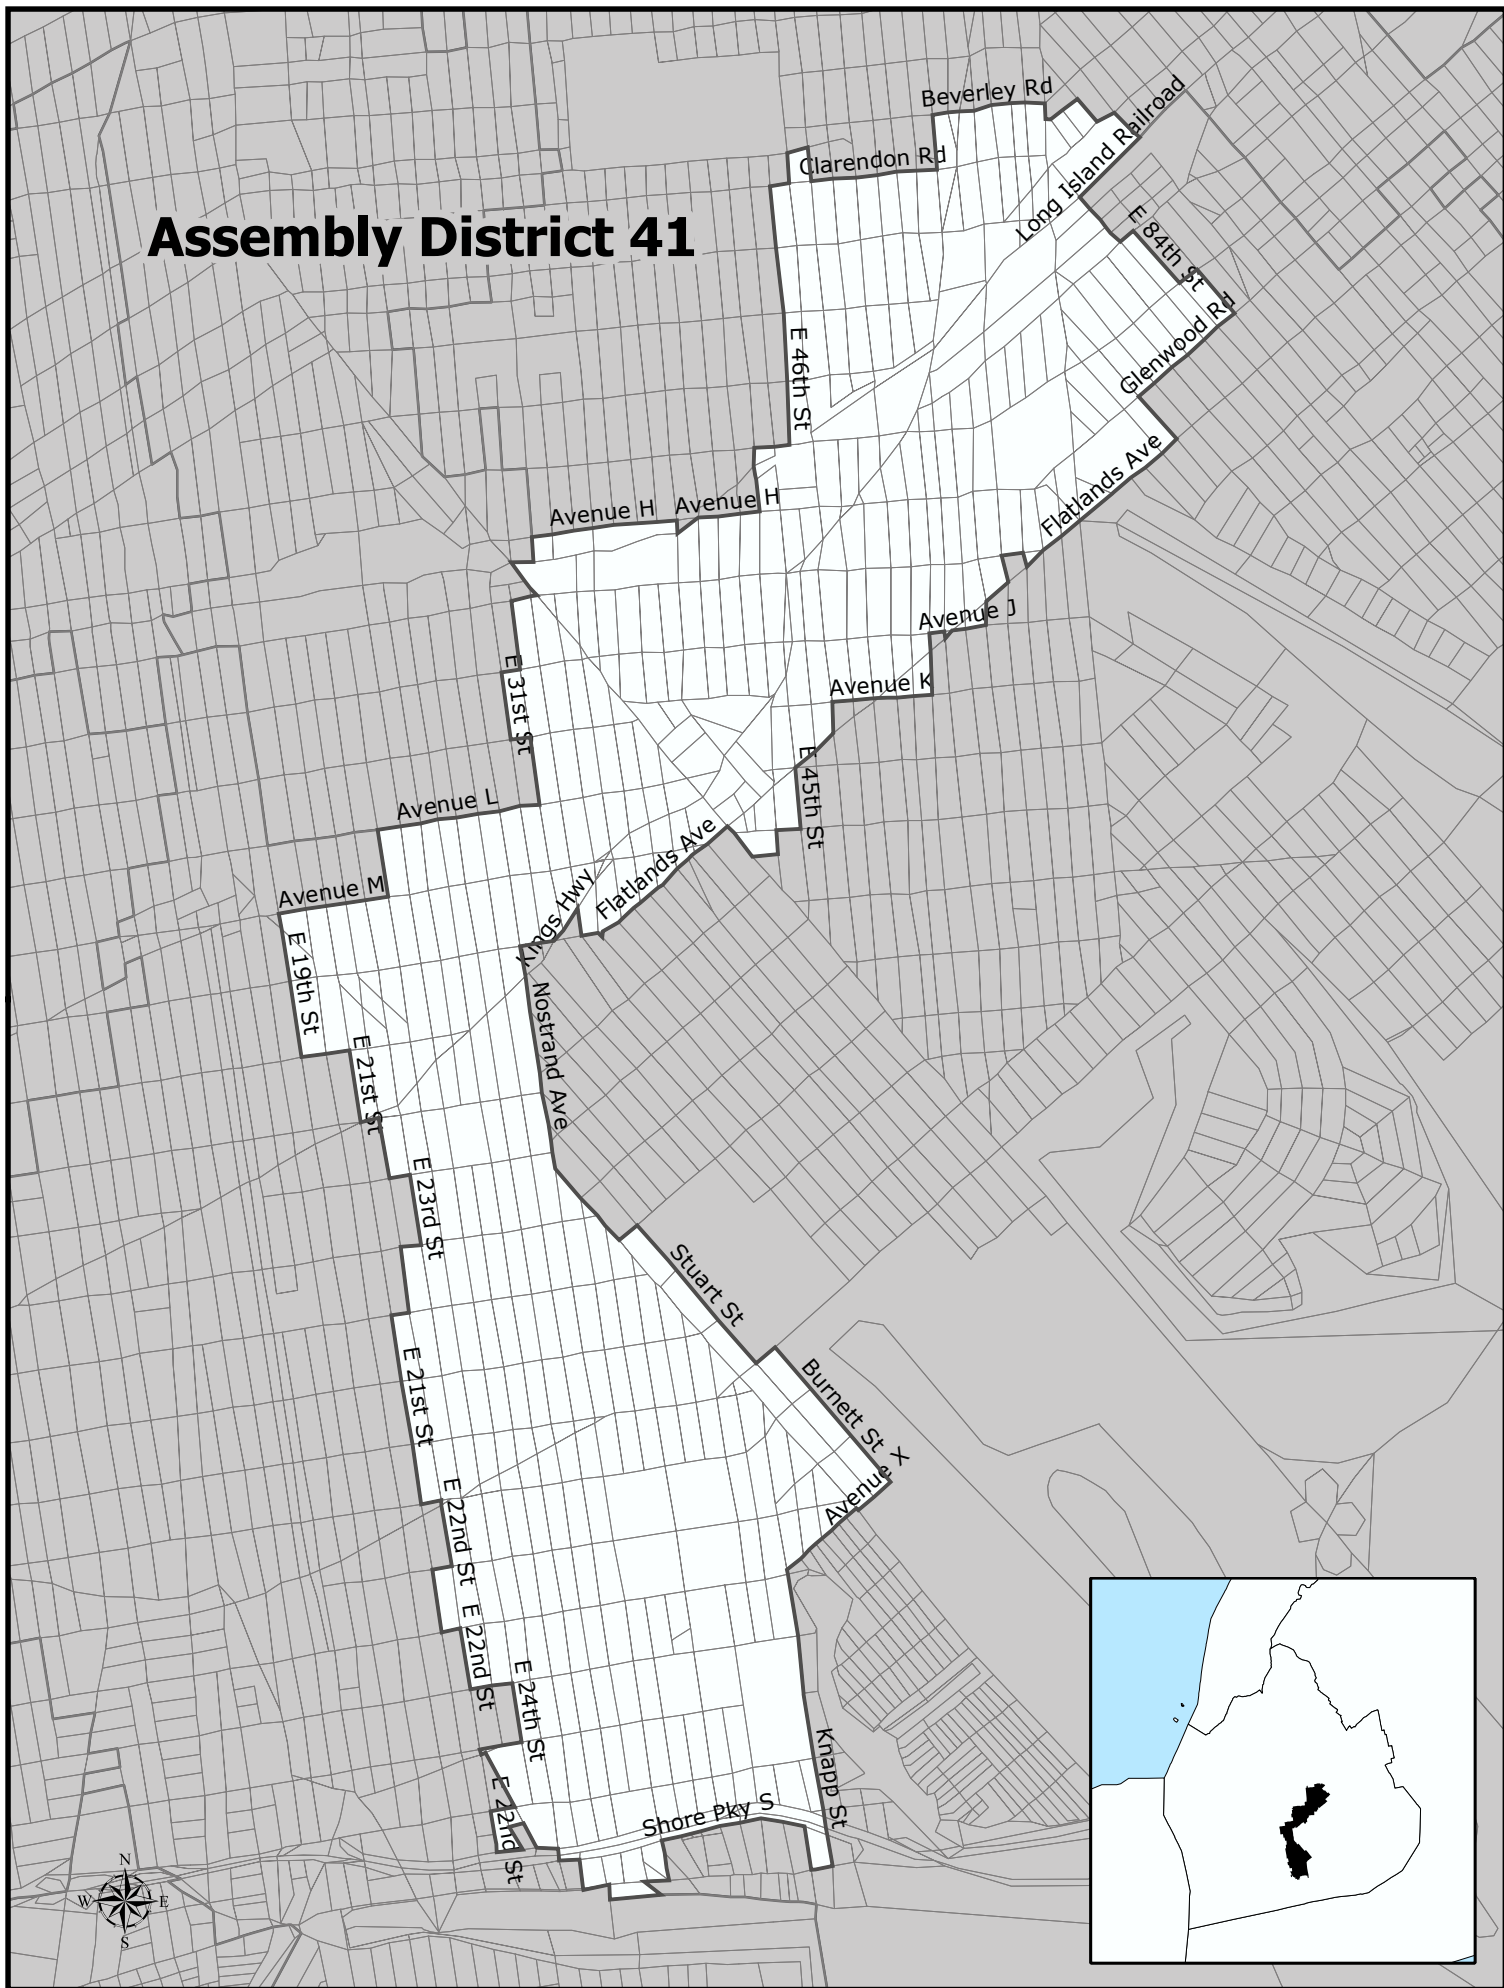

# Assembly District 41

# Assembly District 41

**Total Population :** 121,209  
**Deviation :** -5,300  
**Dev. Percentage :** -4.19

	NH White	NH Black	Hispanic	NH Amer Ind	NH Asian	NH Multi	NH Other
Total	54,487	47,203	8,007	148	8,374	2,486	504
Total %	44.95	38.94	6.61	0.12	6.91	2.05	0.42
Total18+	43,429	33,781	5,569	103	6,377	1,738	361
Total18%	47.54	36.98	6.10	0.11	6.98	1.90	0.40