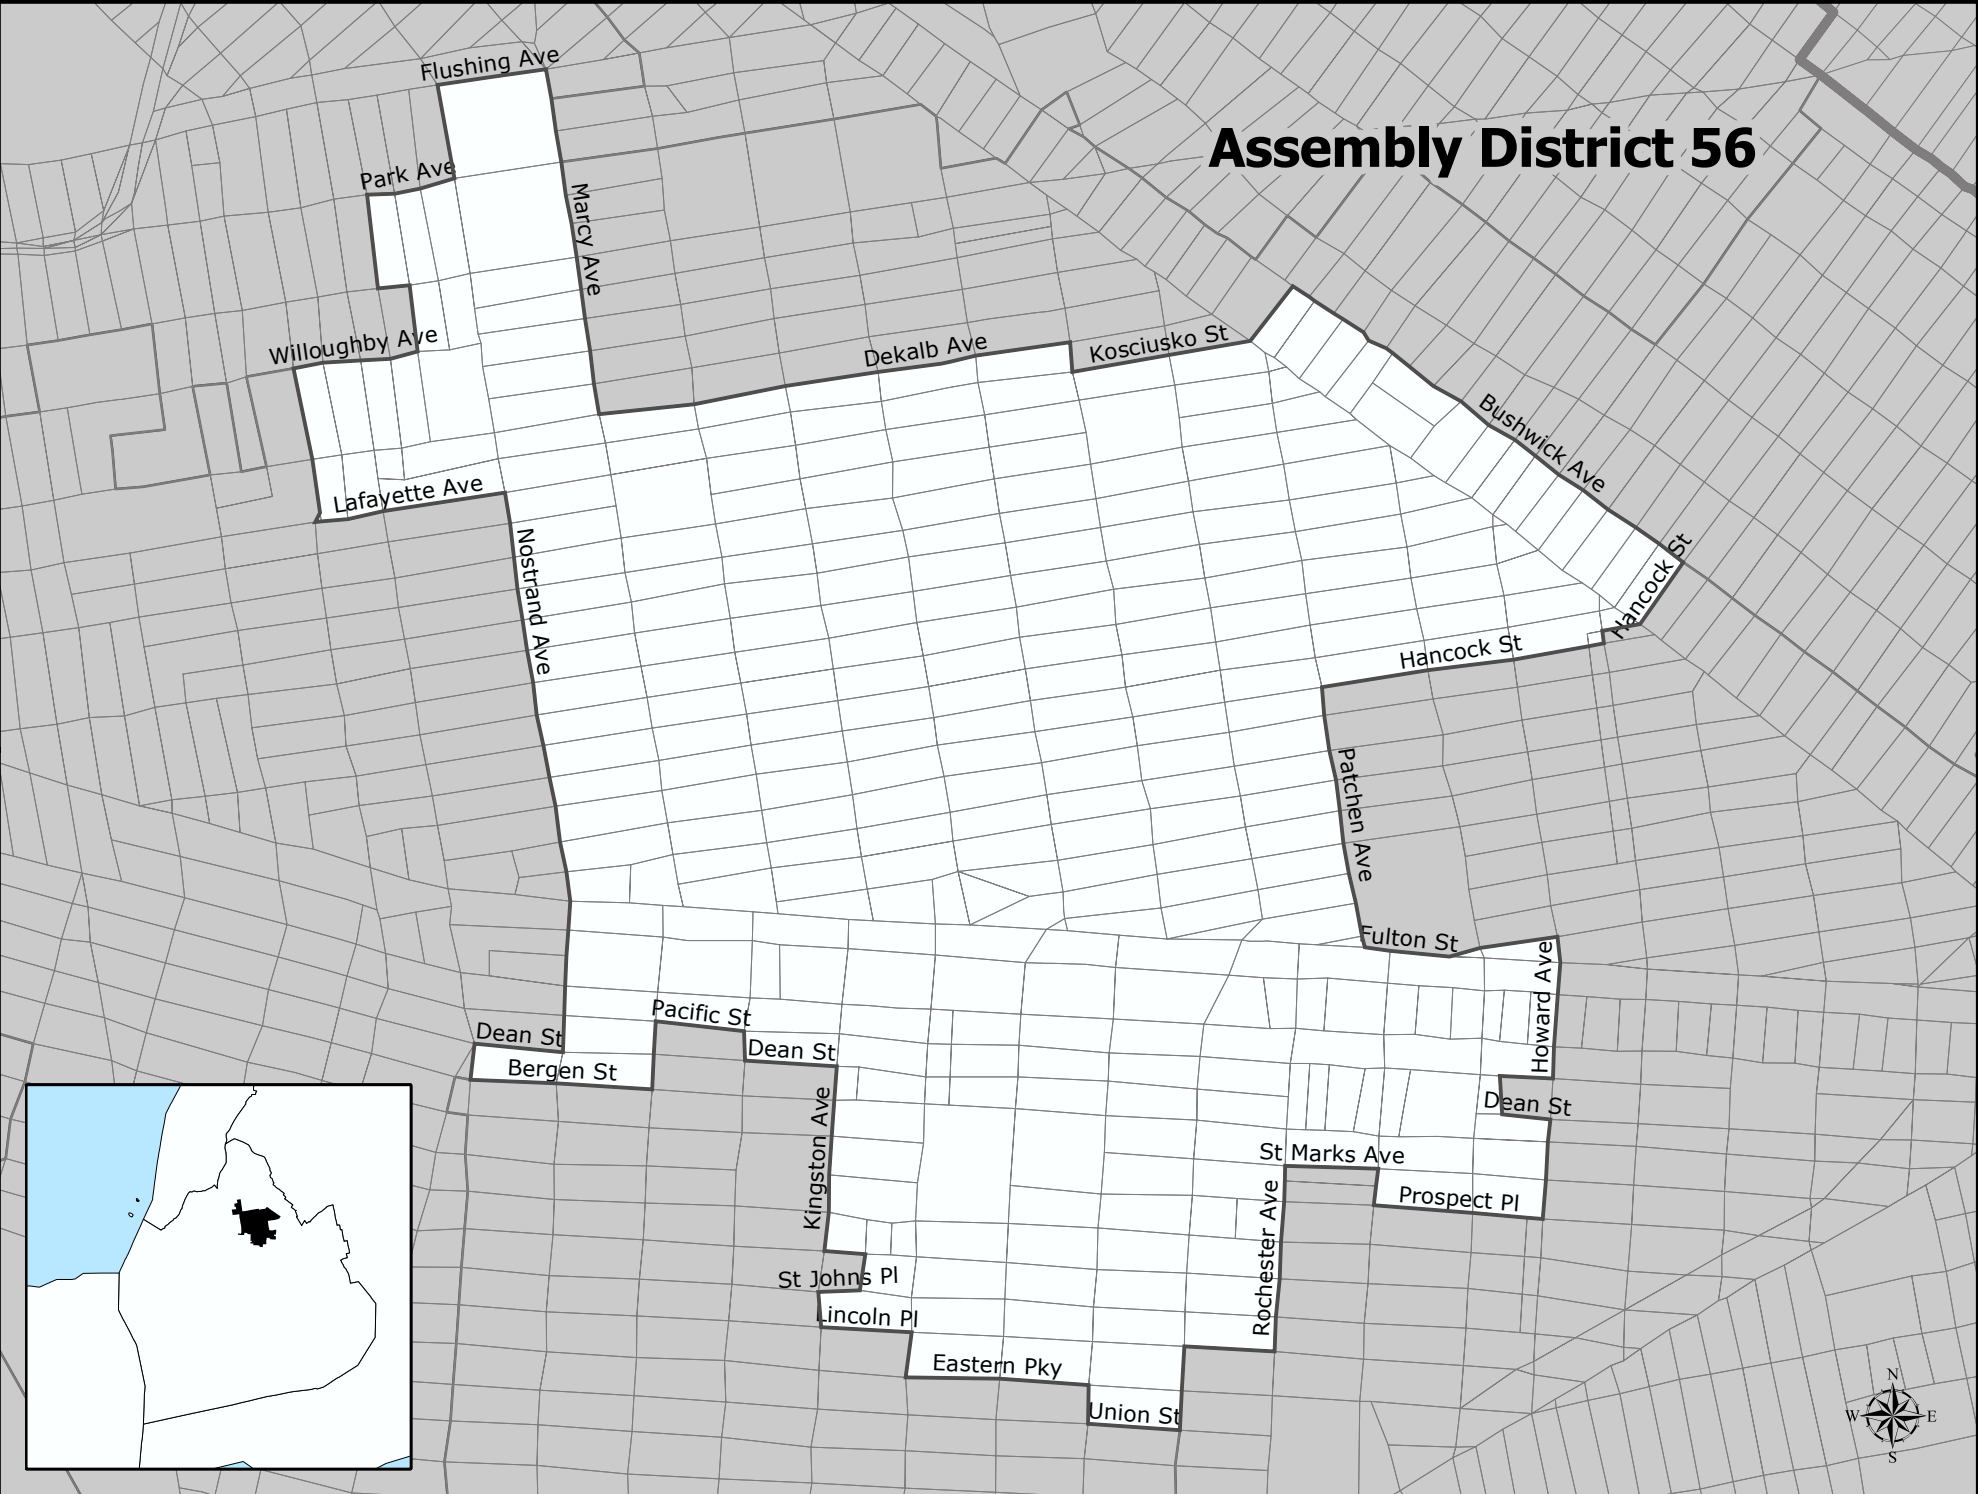

Assembly District 56

Assembly District 56

Total Population : 121,214
Deviation : -5,295
Dev. Percentage : -4.19

	NH White	NH Black	Hispanic	NH Amer Ind	NH Asian	NH Multi	NH Other
Total	1,043	101,039	14,848	336	877	2,682	389
Total %	0.86	83.36	12.25	0.28	0.72	2.21	0.32
Total18+	790	69,880	9,535	230	645	1,985	287
Total18%	0.95	83.84	11.44	0.28	0.77	2.38	0.34