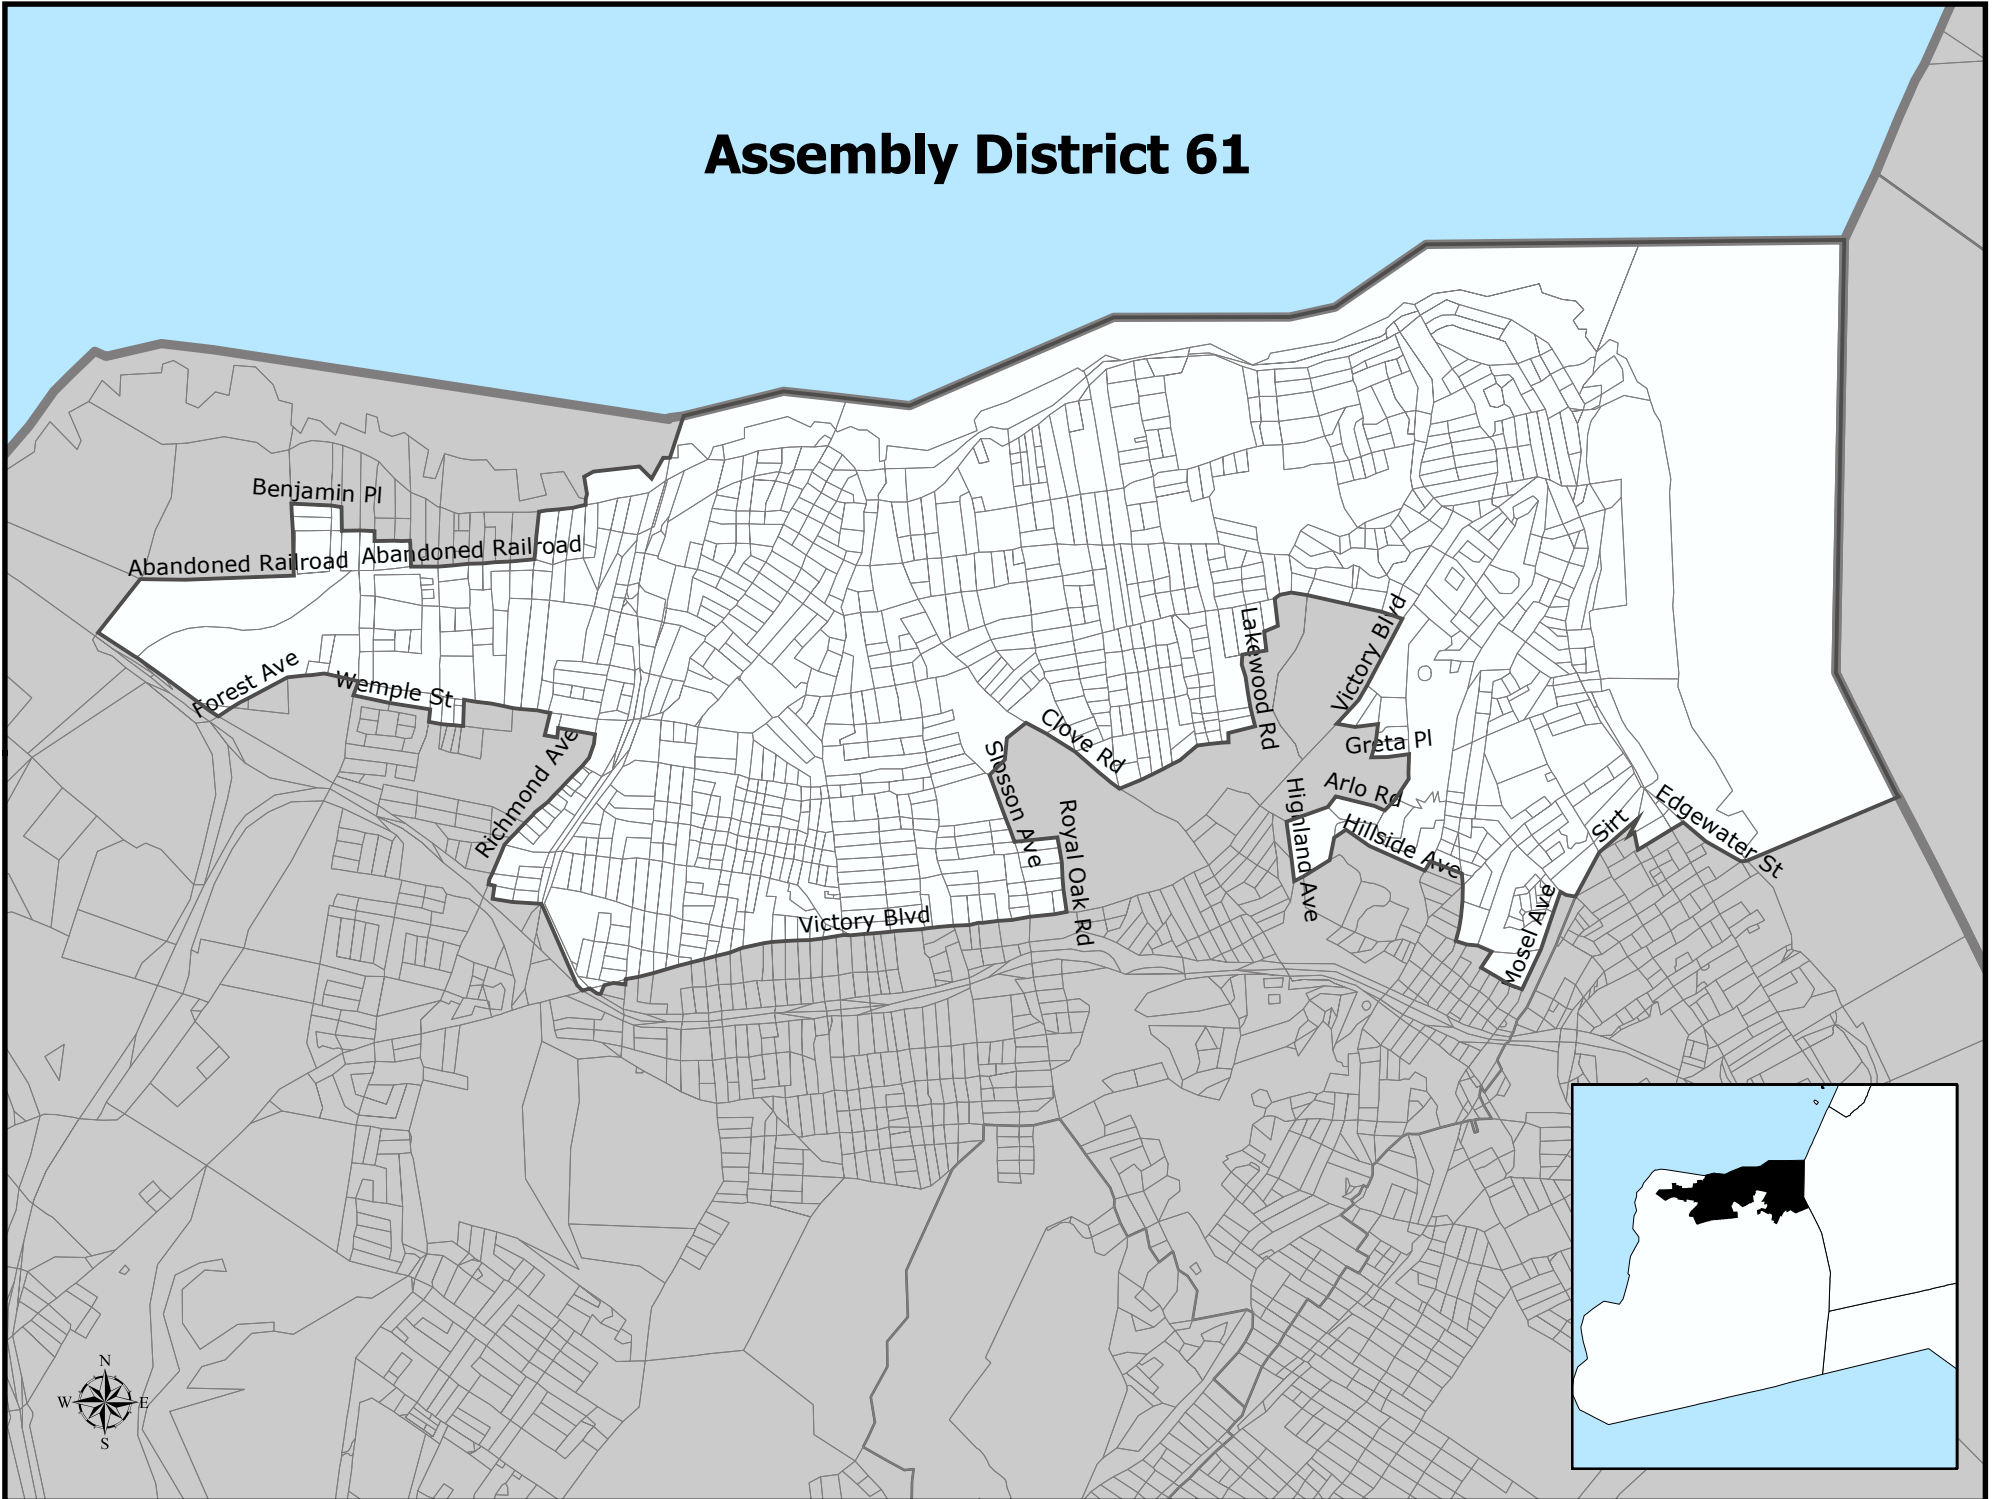

Assembly District 61

Assembly District 61

Total Population : 121,214
Deviation : -5,295
Dev. Percentage : -4.19

| | NH White | NH Black | Hispanic | NH Amer Ind | NH Asian | NH Multi | NH Other |
|----------|----------|----------|----------|-------------|----------|----------|----------|
| Total | 57,084 | 30,037 | 24,987 | 269 | 5,209 | 3,210 | 418 |
| Total % | 47.09 | 24.78 | 20.61 | 0.22 | 4.30 | 2.65 | 0.34 |
| Total18+ | 45,750 | 19,094 | 15,666 | 166 | 4,085 | 1,991 | 266 |
| Total18% | 52.58 | 21.94 | 18.00 | 0.19 | 4.69 | 2.29 | 0.31 |