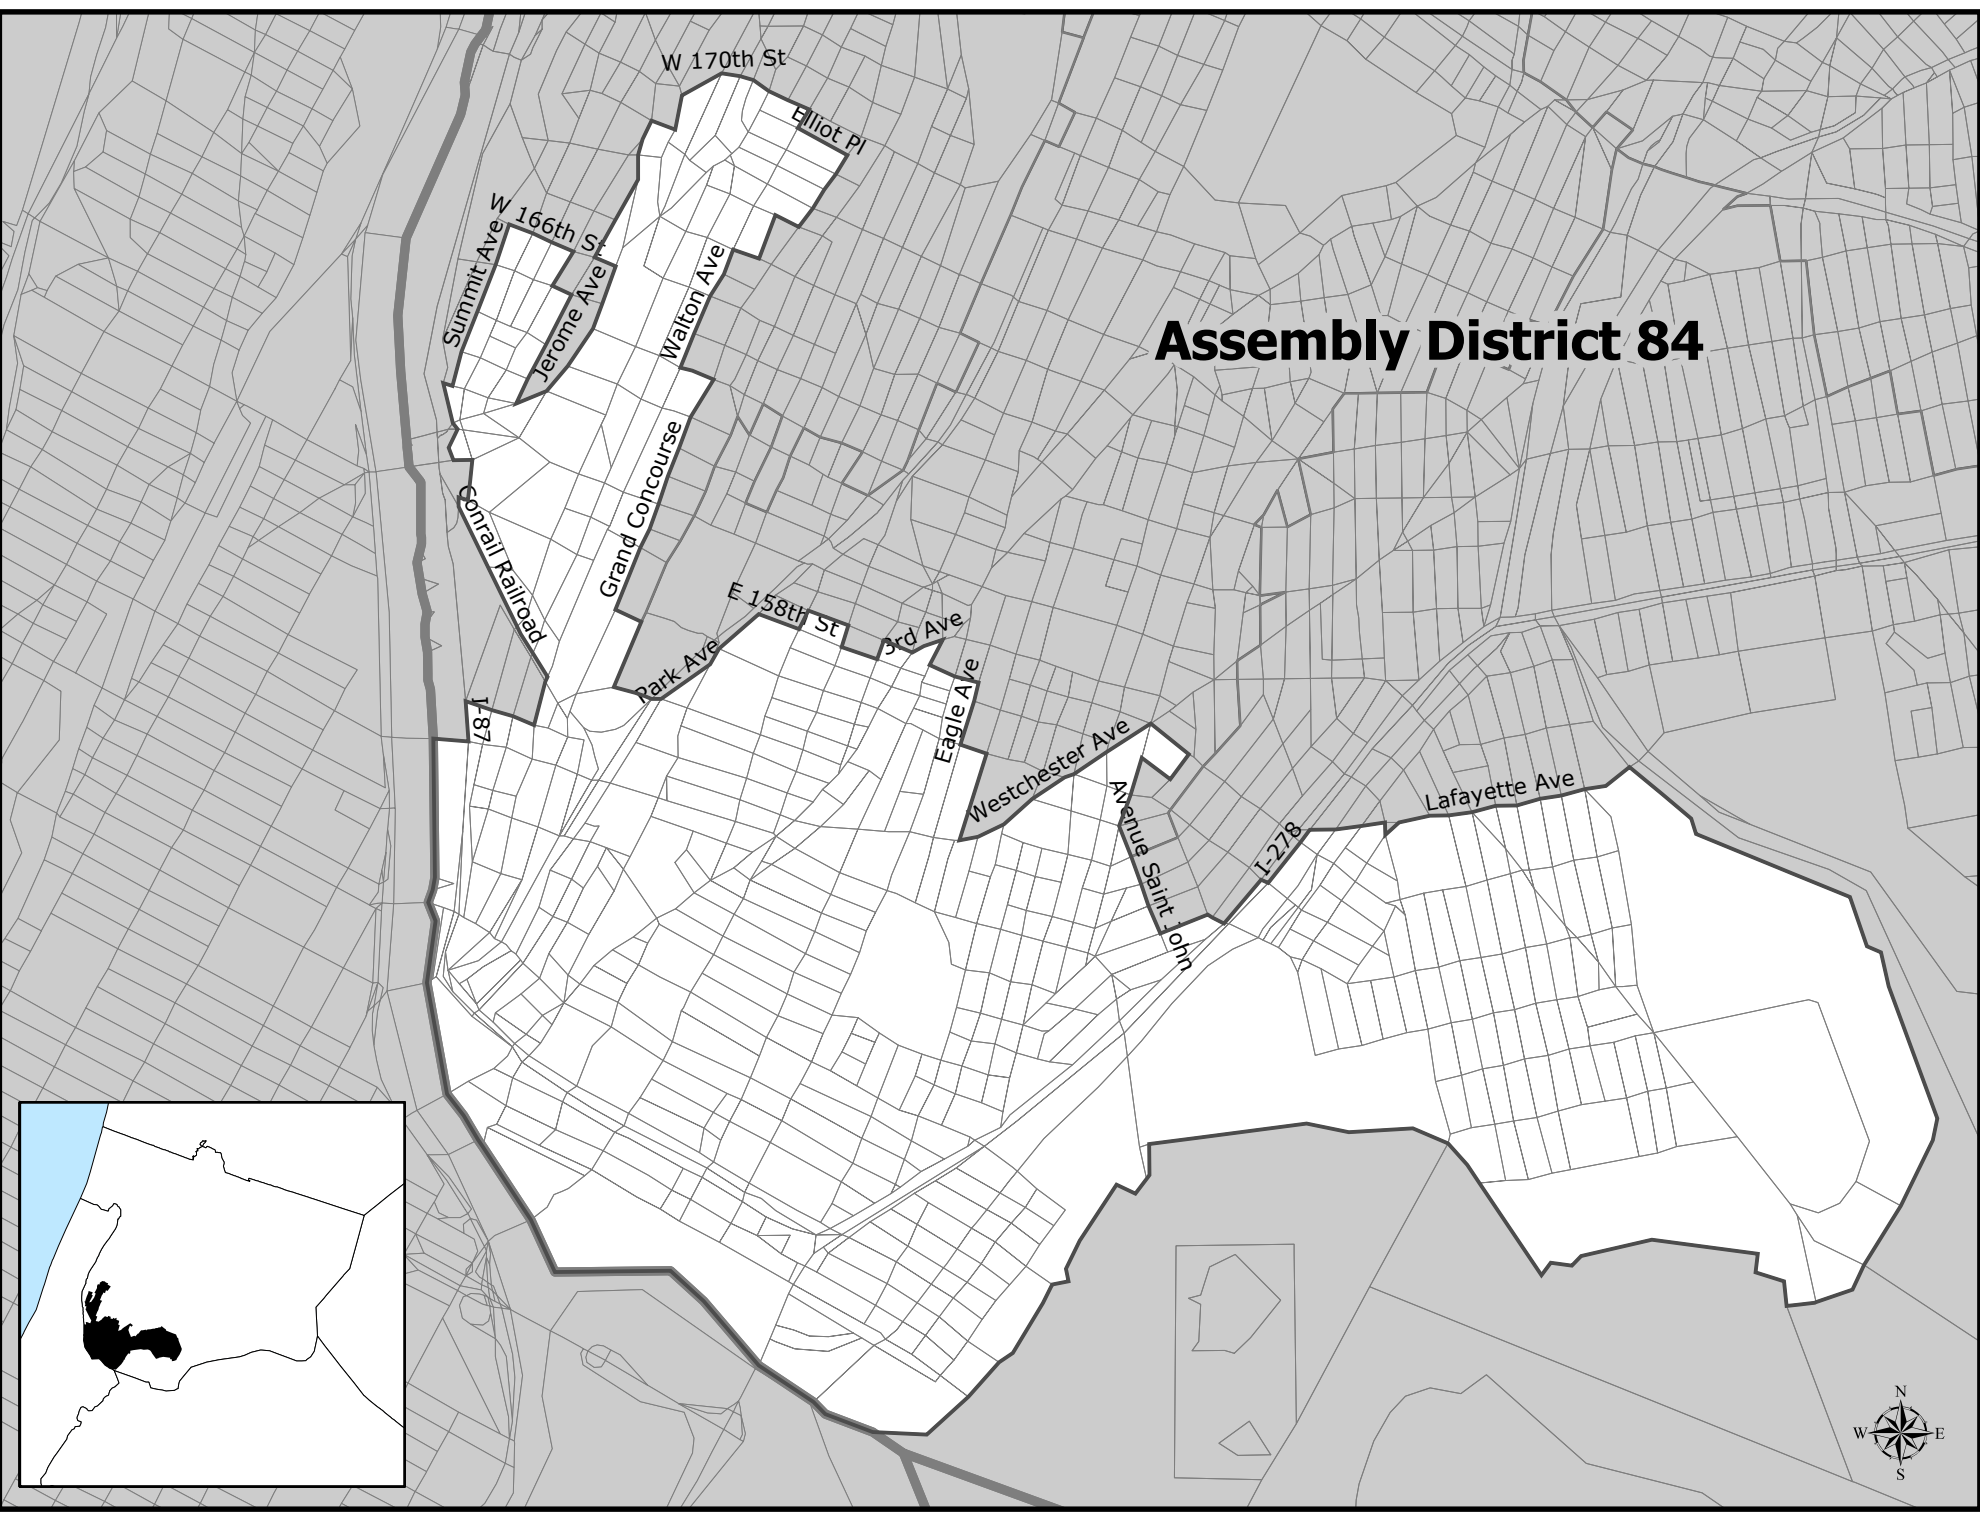

Assembly District 84

Assembly District 84

Total Population : 121,158
Deviation : -5,351
Dev. Percentage : -4.23

| | NH White | NH Black | Hispanic | NH Amer Ind | NH Asian | NH Multi | NH Other |
|----------|----------|----------|----------|-------------|----------|----------|----------|
| Total | 1,756 | 30,381 | 85,687 | 371 | 1,141 | 1,337 | 485 |
| Total % | 1.45 | 25.08 | 70.72 | 0.31 | 0.94 | 1.10 | 0.40 |
| Total18+ | 1,295 | 19,582 | 55,464 | 185 | 865 | 915 | 306 |
| Total18% | 1.65 | 24.91 | 70.55 | 0.24 | 1.10 | 1.16 | 0.39 |