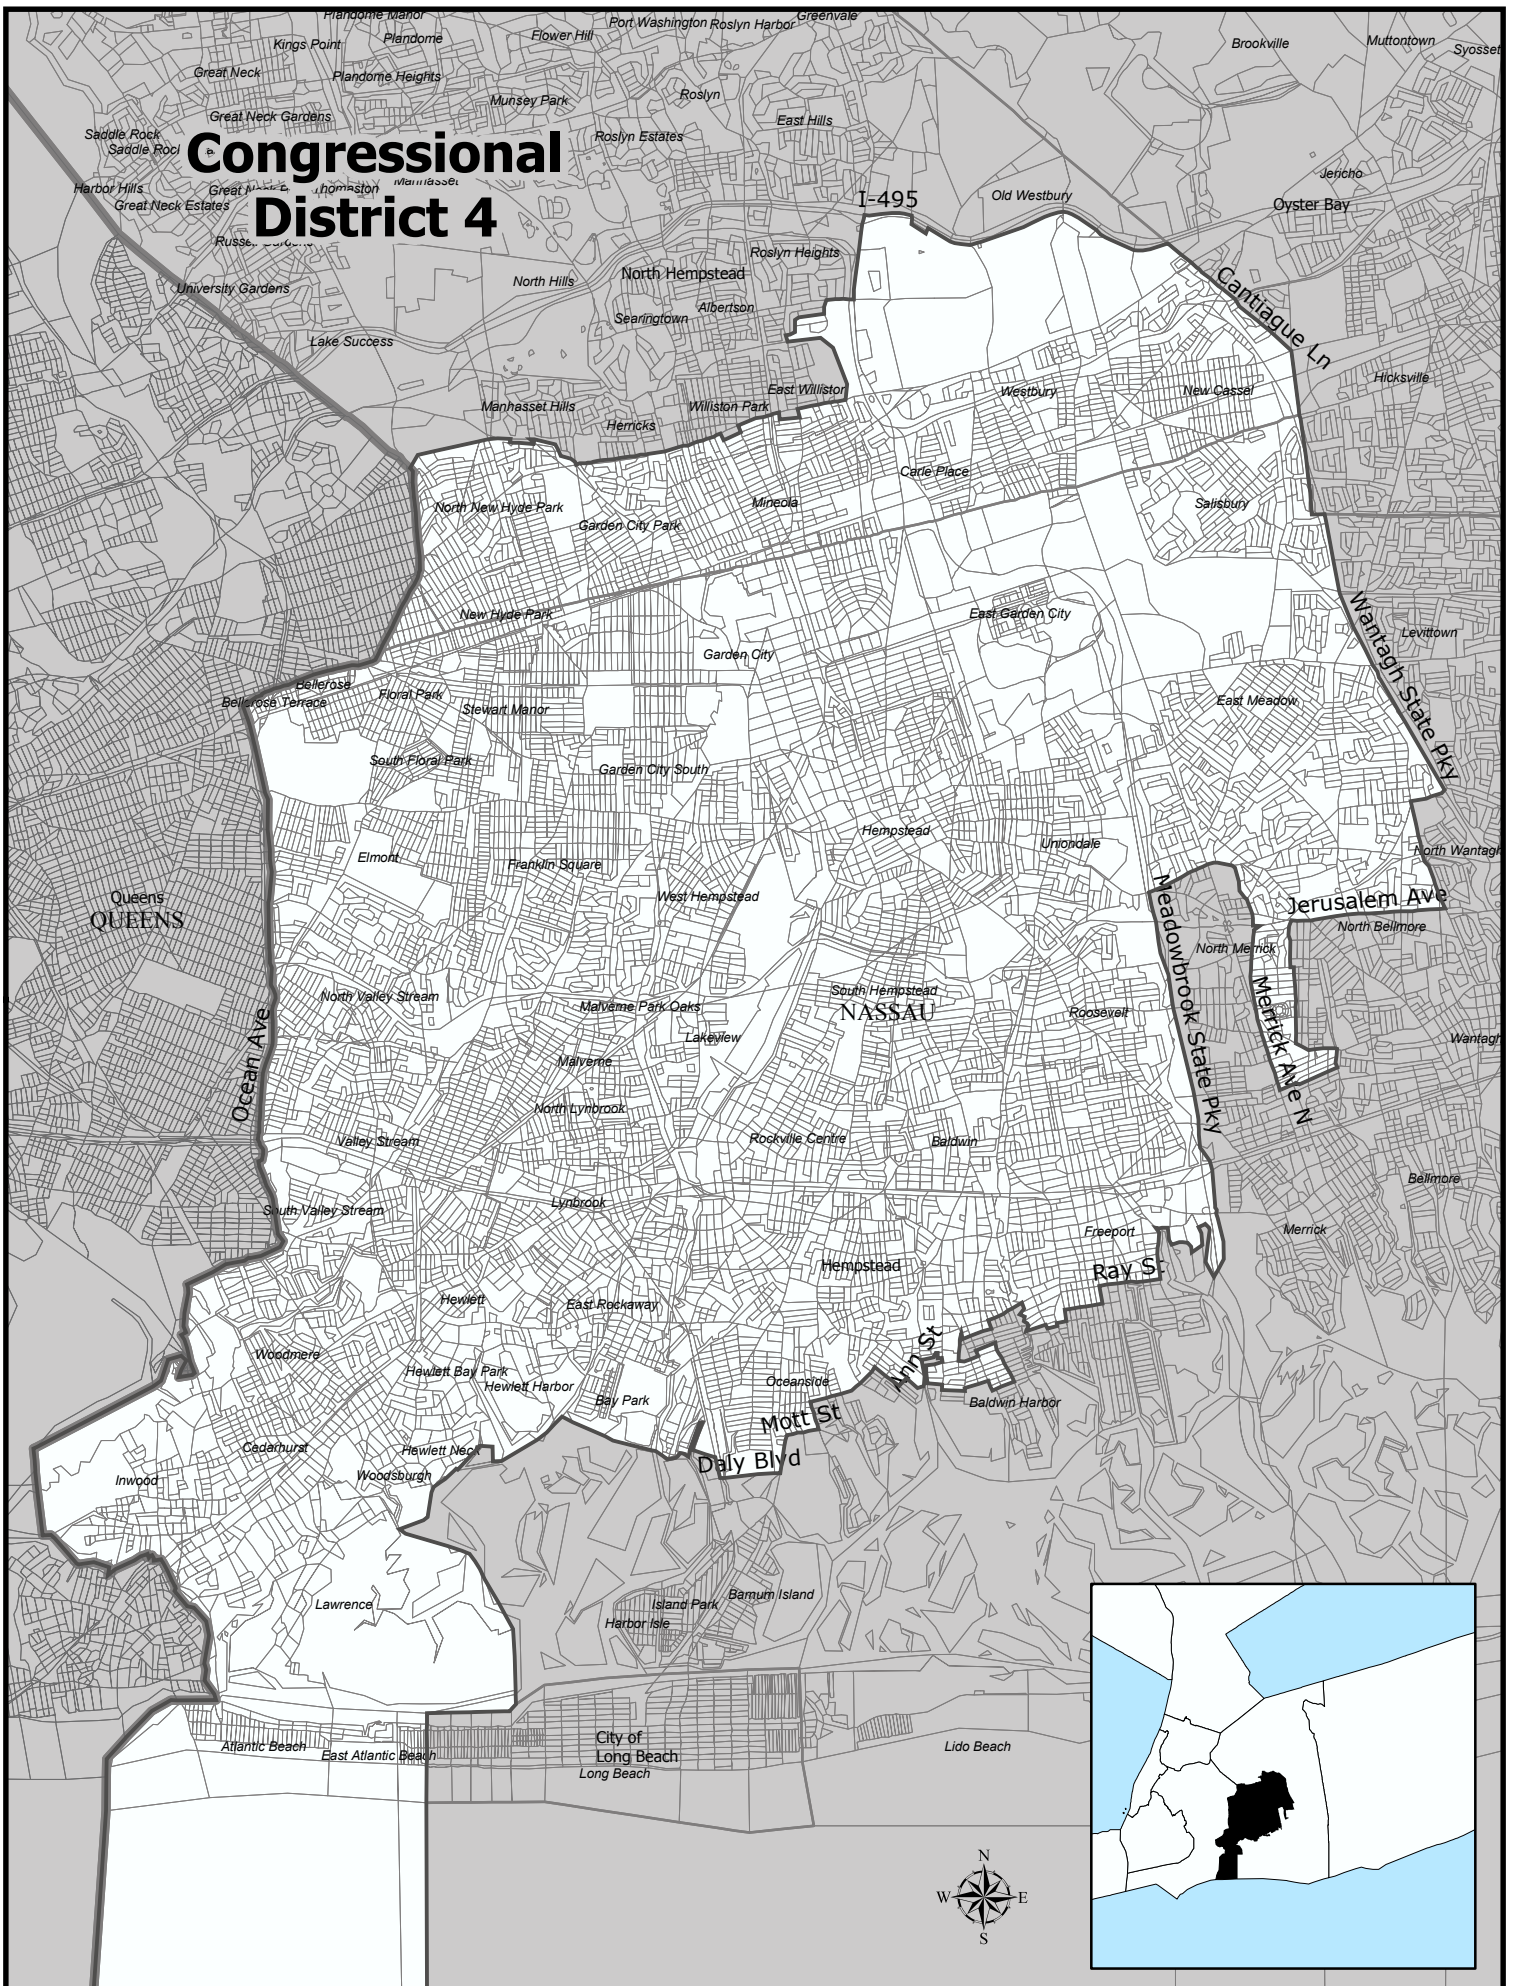

Congressional District 4

Congressional District 4

Total Population : 654,360
Deviation : 0
Dev. Percentage : 0.00

	NH White	NH Black	Hispanic	NH Amer Ind	NH Asian	NH Multi	NH Other
Total	407,483	114,966	89,291	941	29,191	10,302	2,186
Total %	62.27	17.57	13.65	0.14	4.46	1.57	0.33
Total18+	317,997	80,151	61,998	609	20,913	6,822	1,355
Total18%	64.92	16.36	12.66	0.12	4.27	1.39	0.28