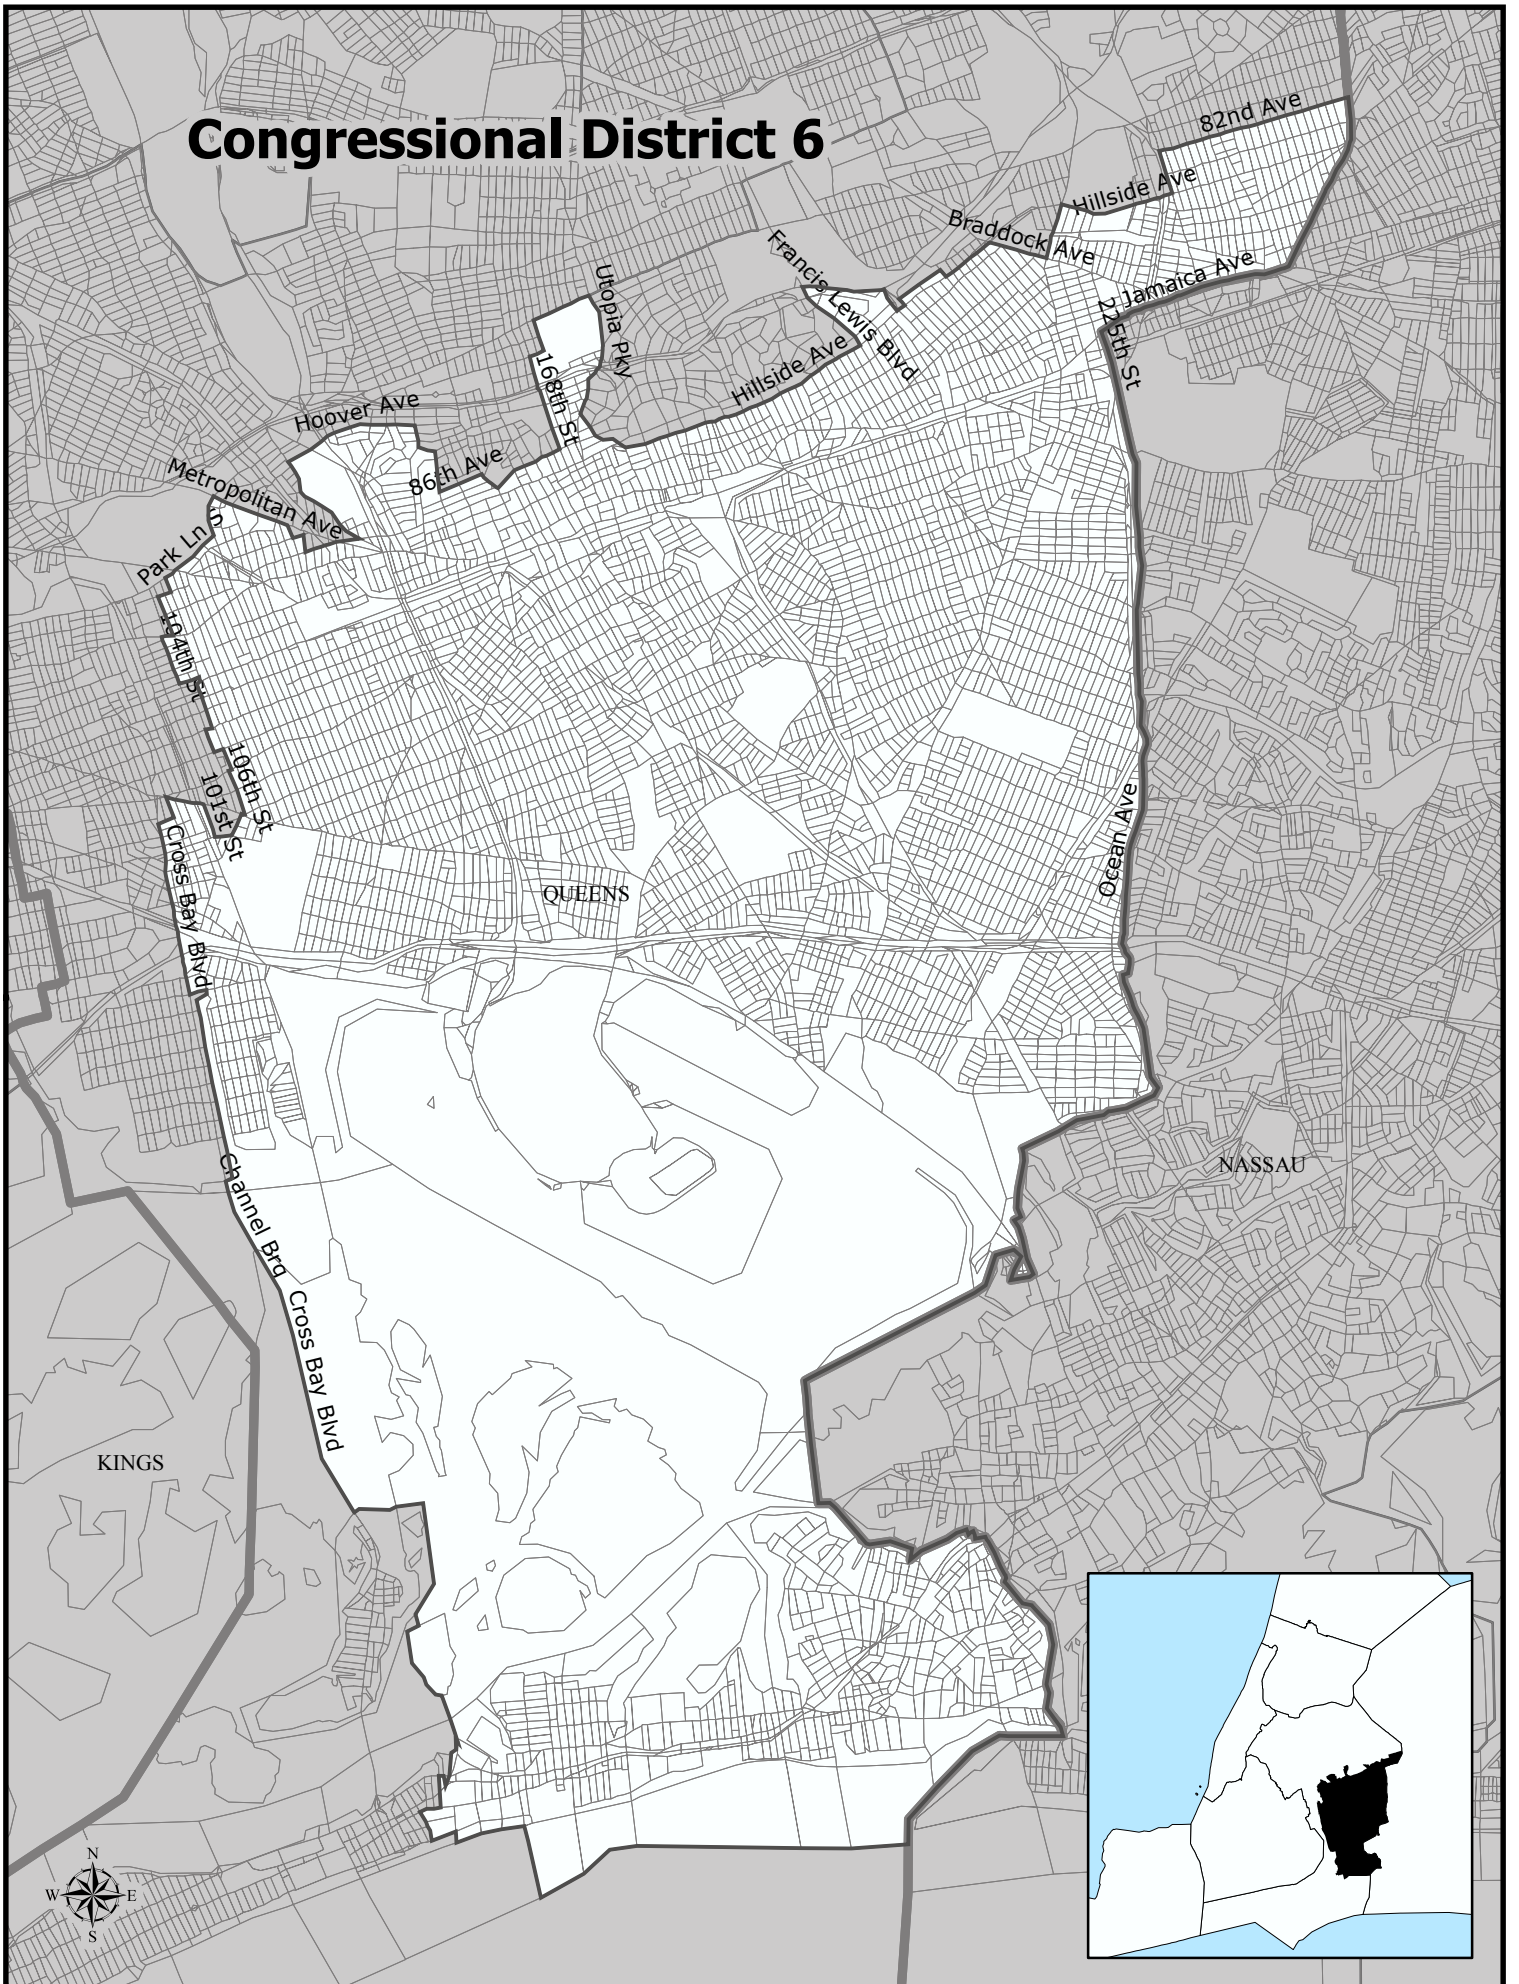

Congressional District 6

Congressional District 6

Total Population : 654,361
Deviation : 1
Dev. Percentage : 0.00

	NH White	NH Black	Hispanic	NH Amer Ind	NH Asian	NH Multi	NH Other
Total	83,727	340,937	110,277	3,510	58,458	40,189	17,263
Total %	12.80	52.10	16.85	0.54	8.93	6.14	2.64
Total18+	69,422	244,287	77,565	2,217	42,925	29,347	12,157
Total18%	14.53	51.11	16.23	0.46	8.98	6.14	2.54