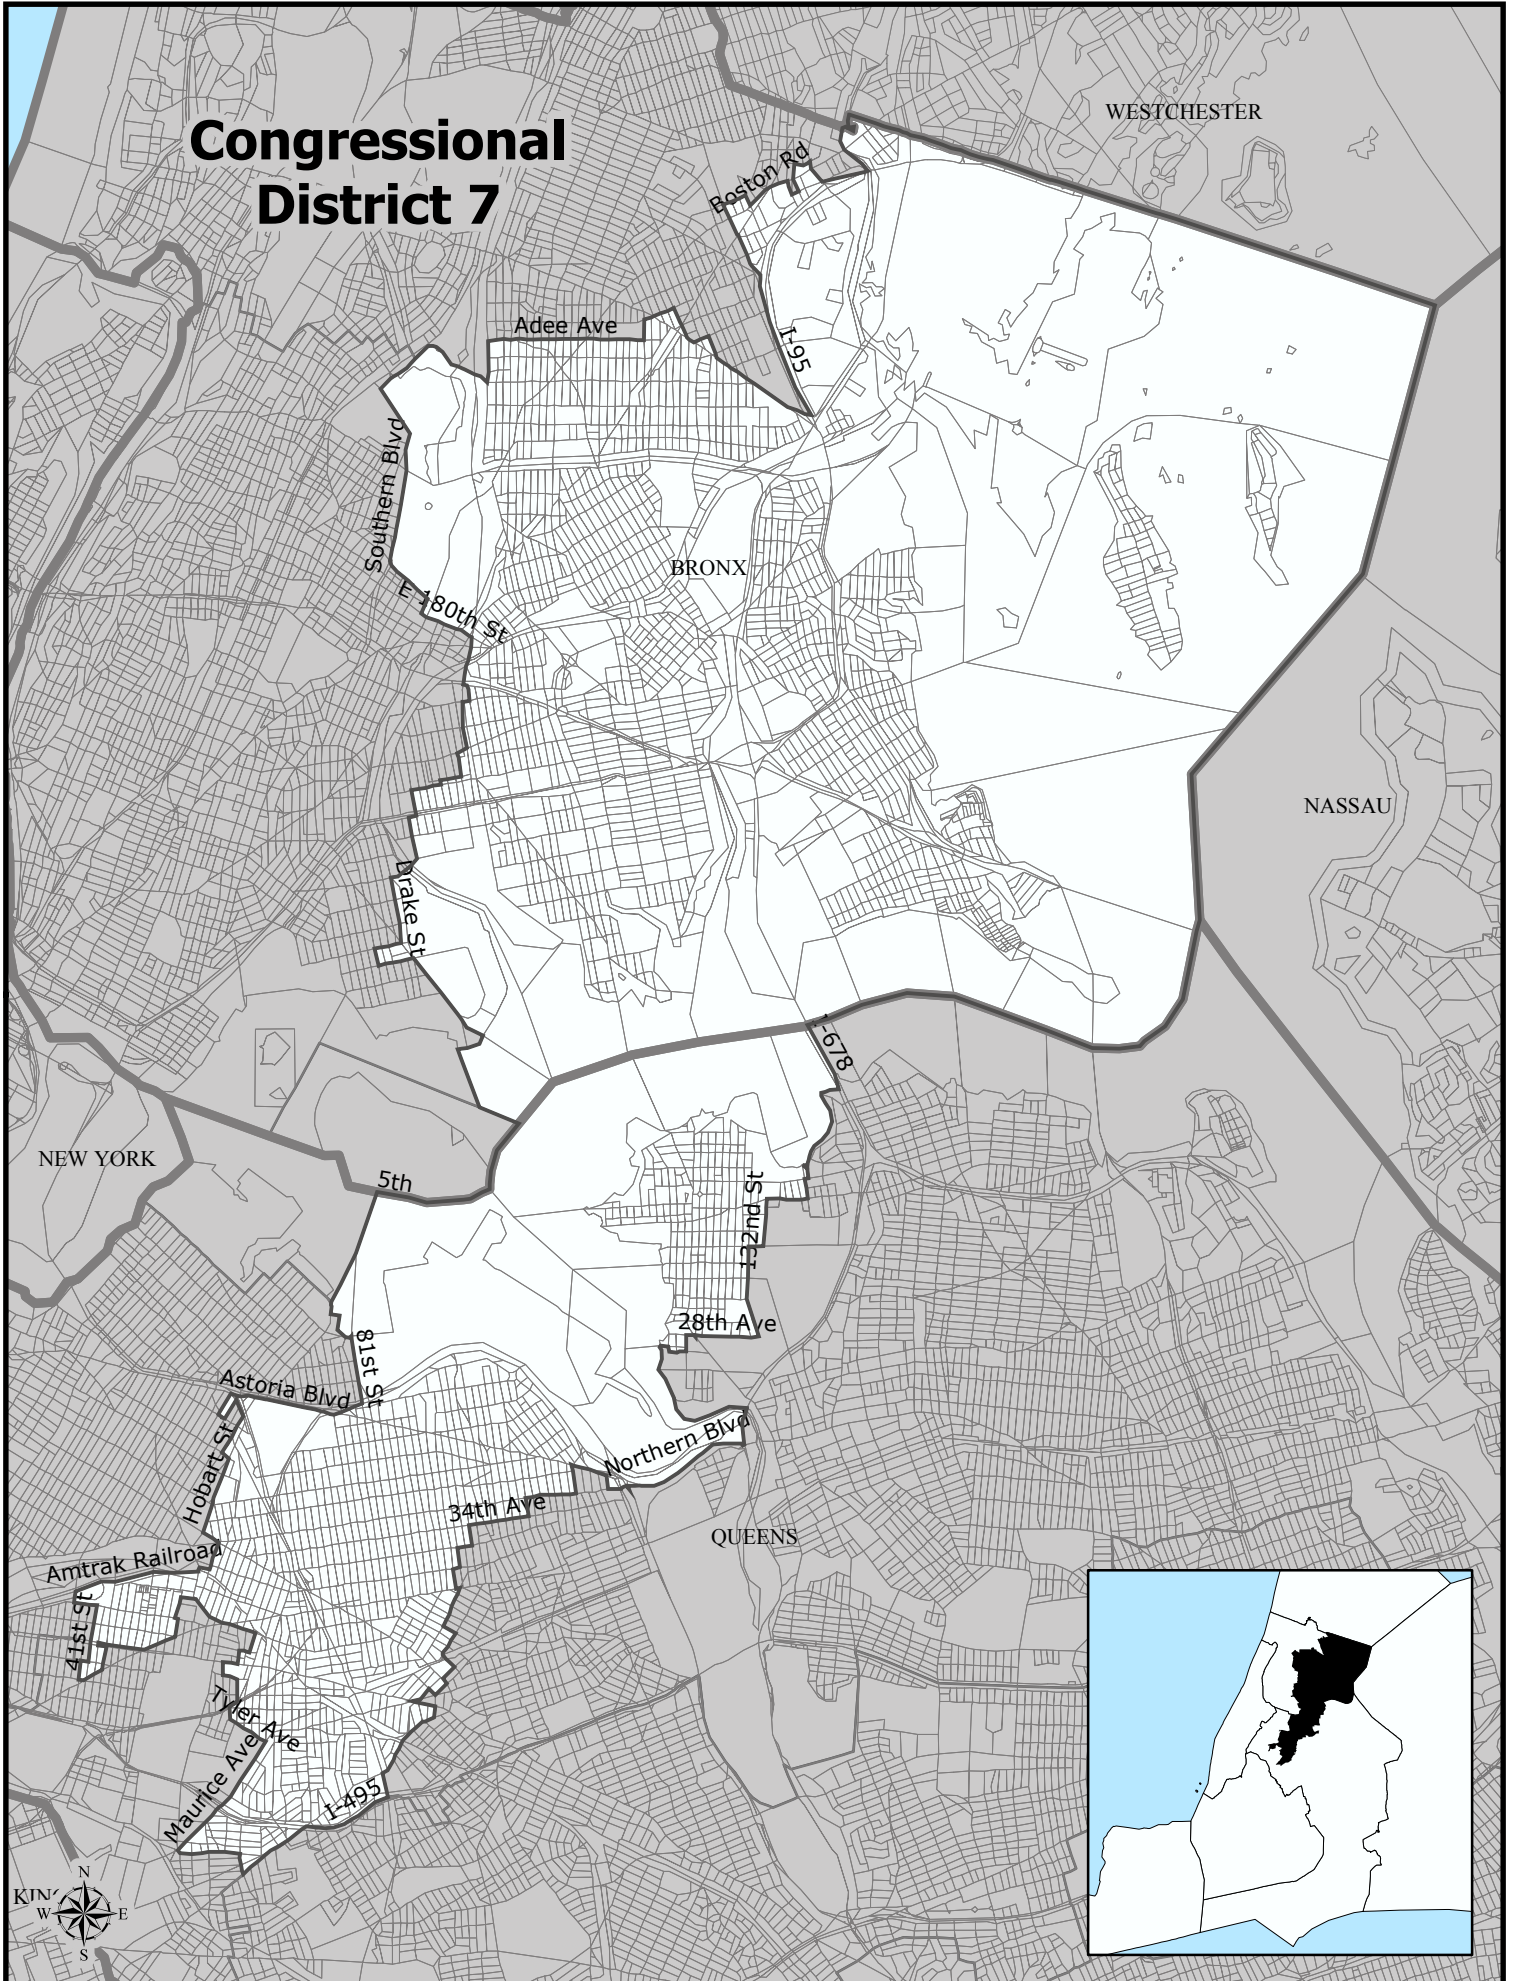

Congressional District 7

WESTCHESTER

BRONX

NASSAU

NEW YORK

QUEENS

Congressional District 7

Total Population : 654,360
Deviation : 0
Dev. Percentage : 0.00

	NH White	NH Black	Hispanic	NH Amer Ind	NH Asian	NH Multi	NH Other
Total	180,418	108,224	258,581	1,349	83,873	17,696	4,219
Total %	27.57	16.54	39.52	0.21	12.82	2.70	0.64
Total18+	153,972	79,081	184,815	820	65,271	12,844	2,932
Total18%	30.81	15.82	36.98	0.16	13.06	2.57	0.59