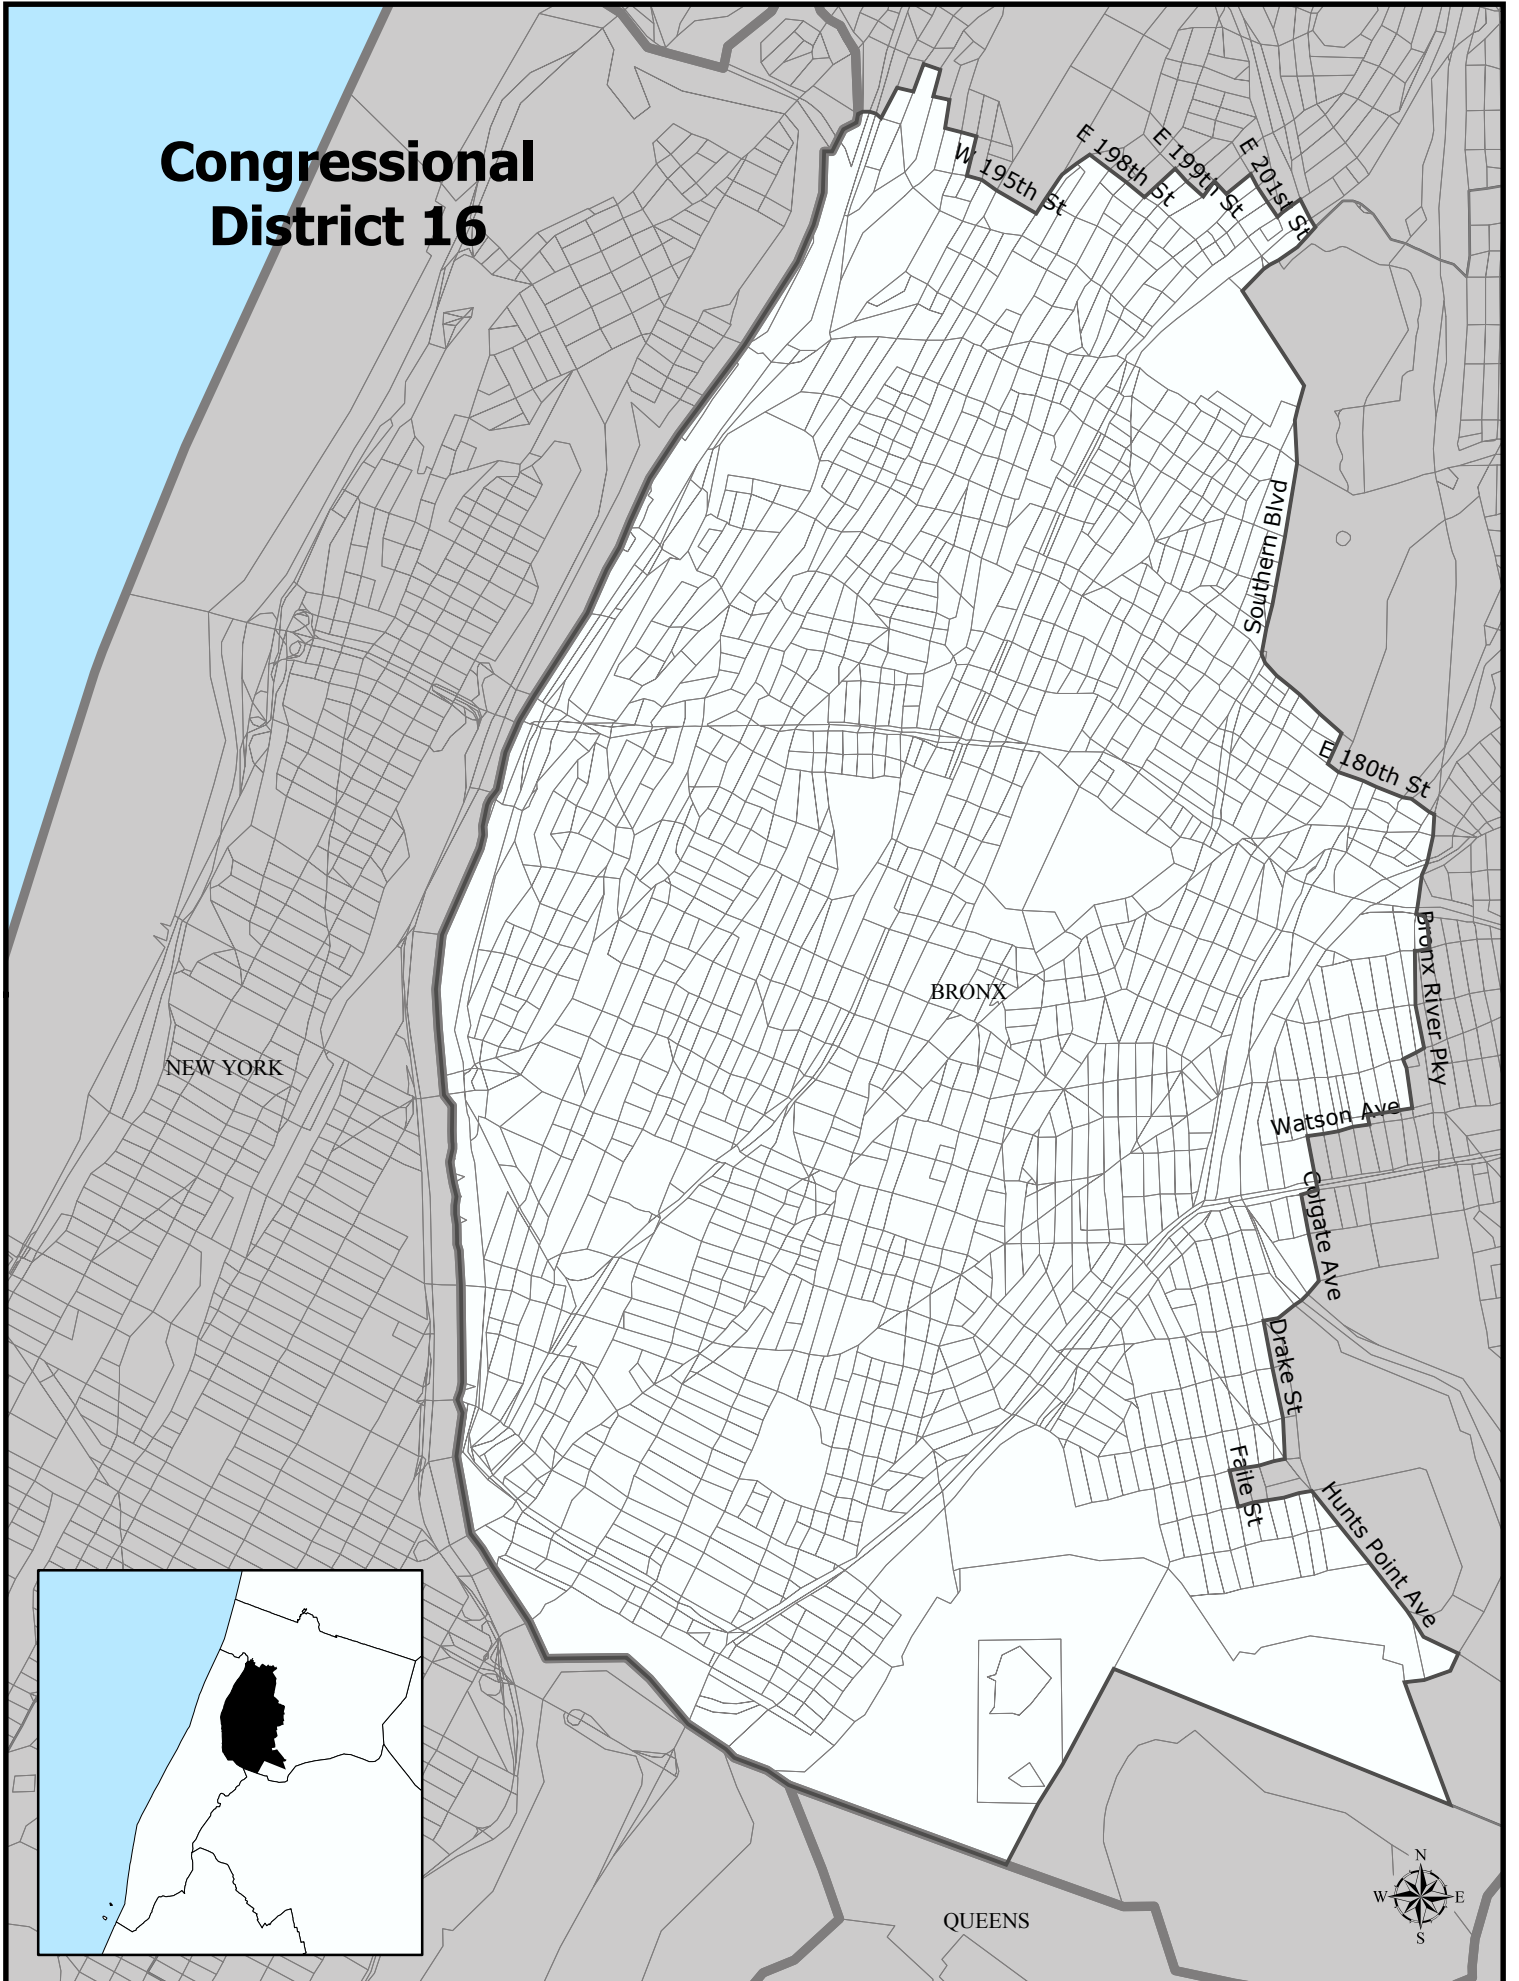

Congressional District 16

Congressional District 16

Total Population : 654,360
Deviation : 0
Dev. Percentage : 0.00

	NH White	NH Black	Hispanic	NH Amer Ind	NH Asian	NH Multi	NH Other
Total	18,883	198,204	410,986	2,005	10,547	10,156	3,579
Total %	2.89	30.29	62.81	0.31	1.61	1.55	0.55
Total18+	15,370	131,024	263,498	1,030	7,780	7,211	2,372
Total18%	3.59	30.59	61.52	0.24	1.82	1.68	0.55