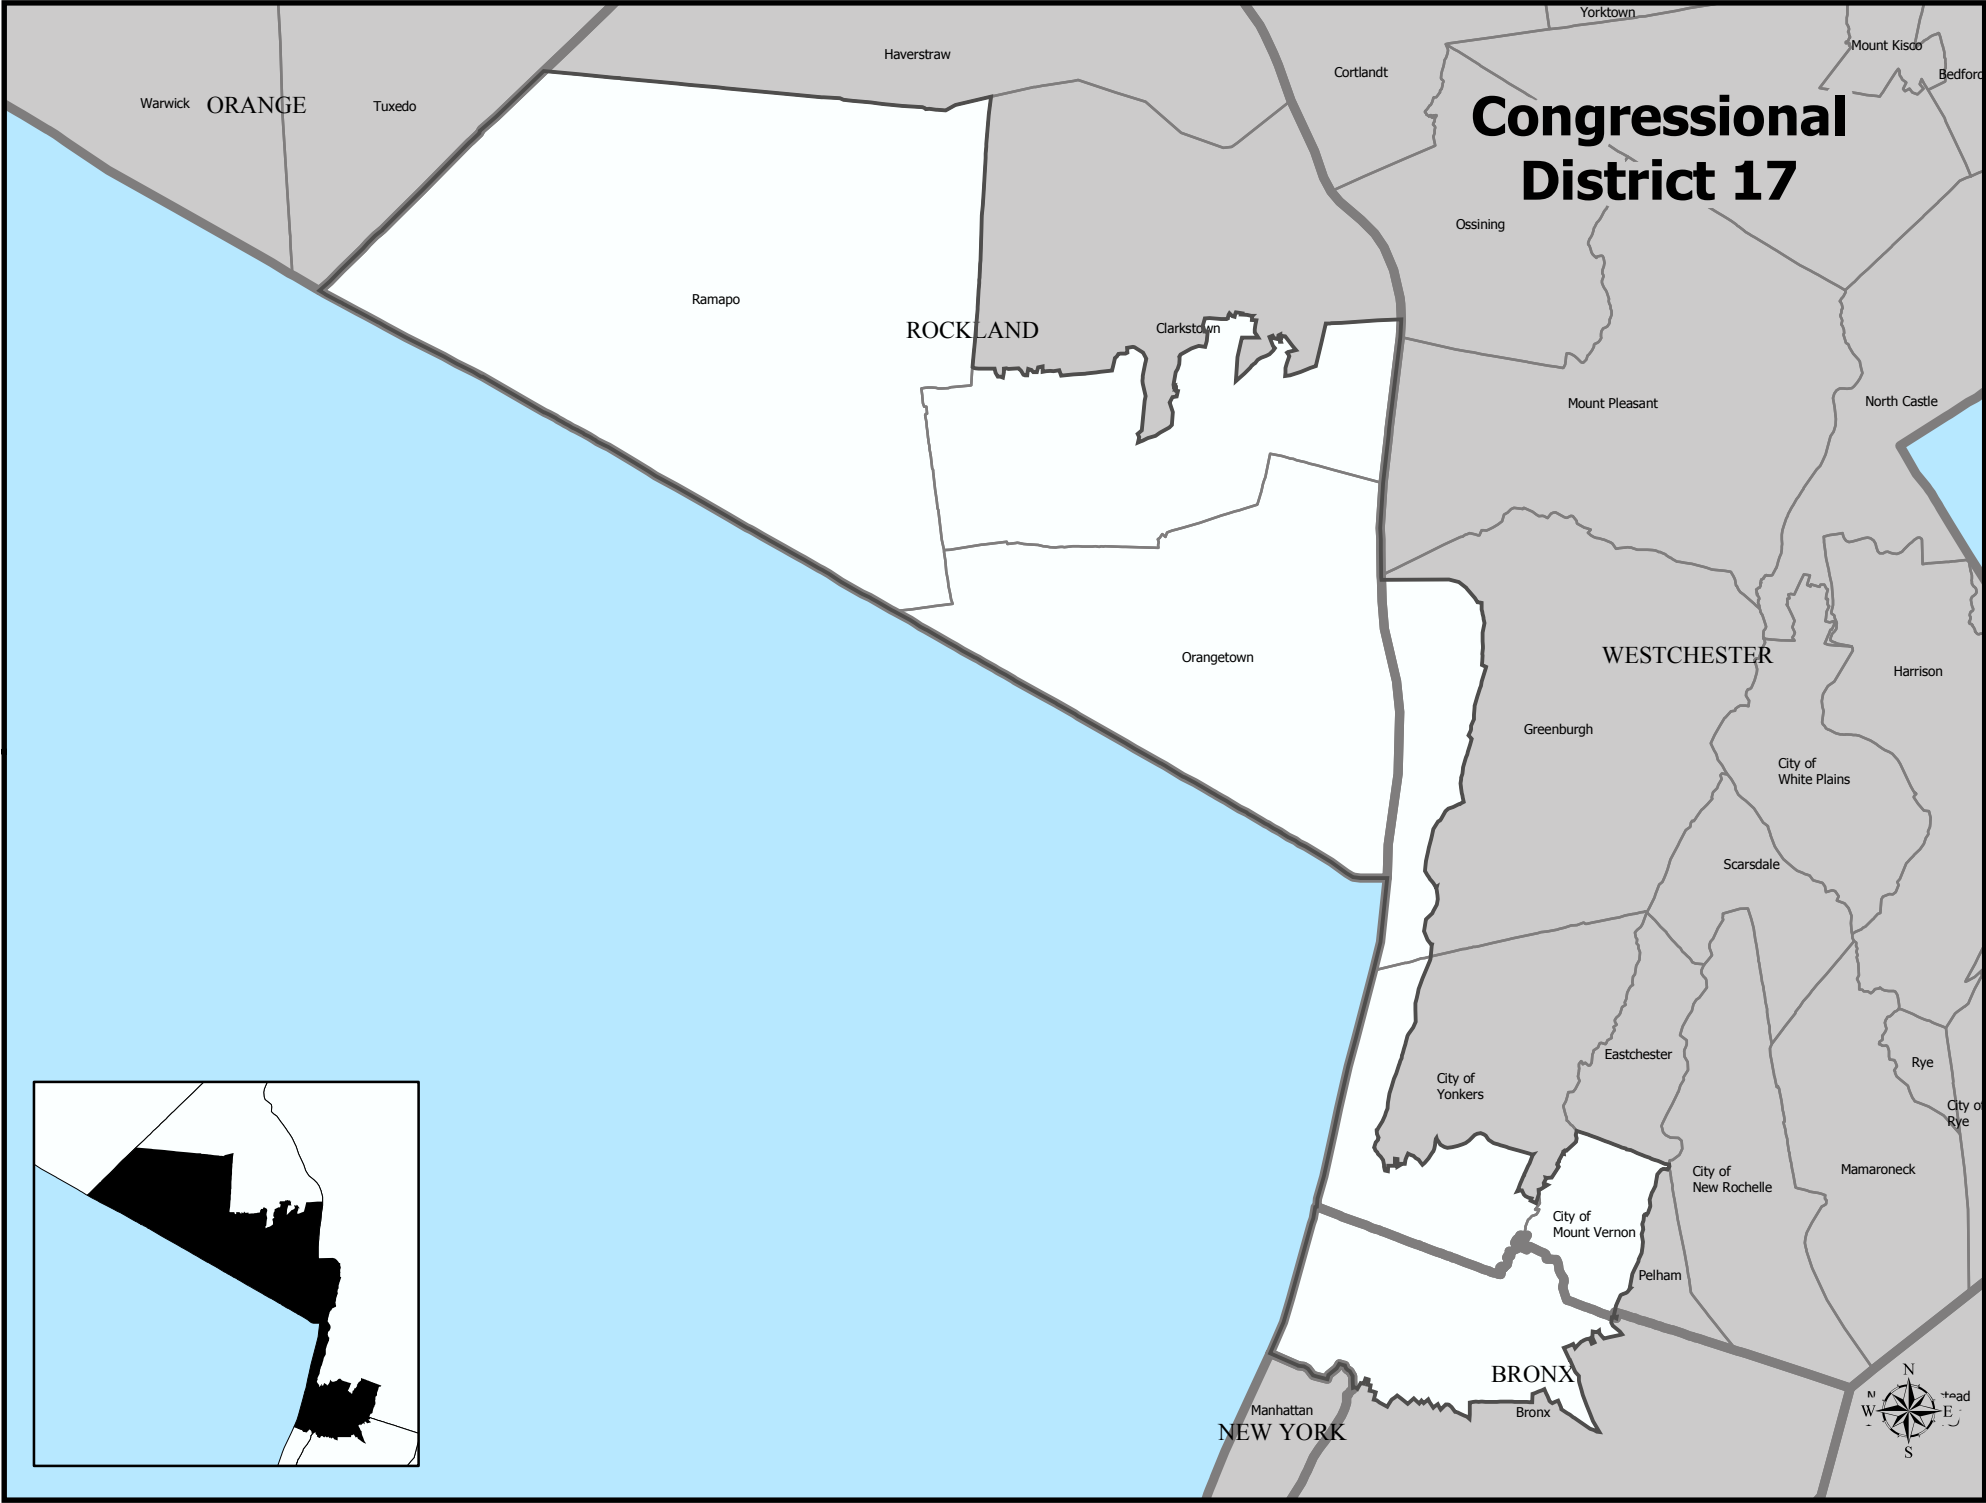

Congressional District 17

Congressional District 17

Total Population : 654,360
Deviation : 0
Dev. Percentage : 0.00

	NH White	NH Black	Hispanic	NH Amer Ind	NH Asian	NH Multi	NH Other
Total	269,965	199,143	133,691	1,348	29,568	17,090	3,555
Total %	41.26	30.43	20.43	0.21	4.52	2.61	0.54
Total18+	211,564	140,783	89,978	886	22,297	12,182	2,443
Total18%	44.06	29.32	18.74	0.18	4.64	2.54	0.51