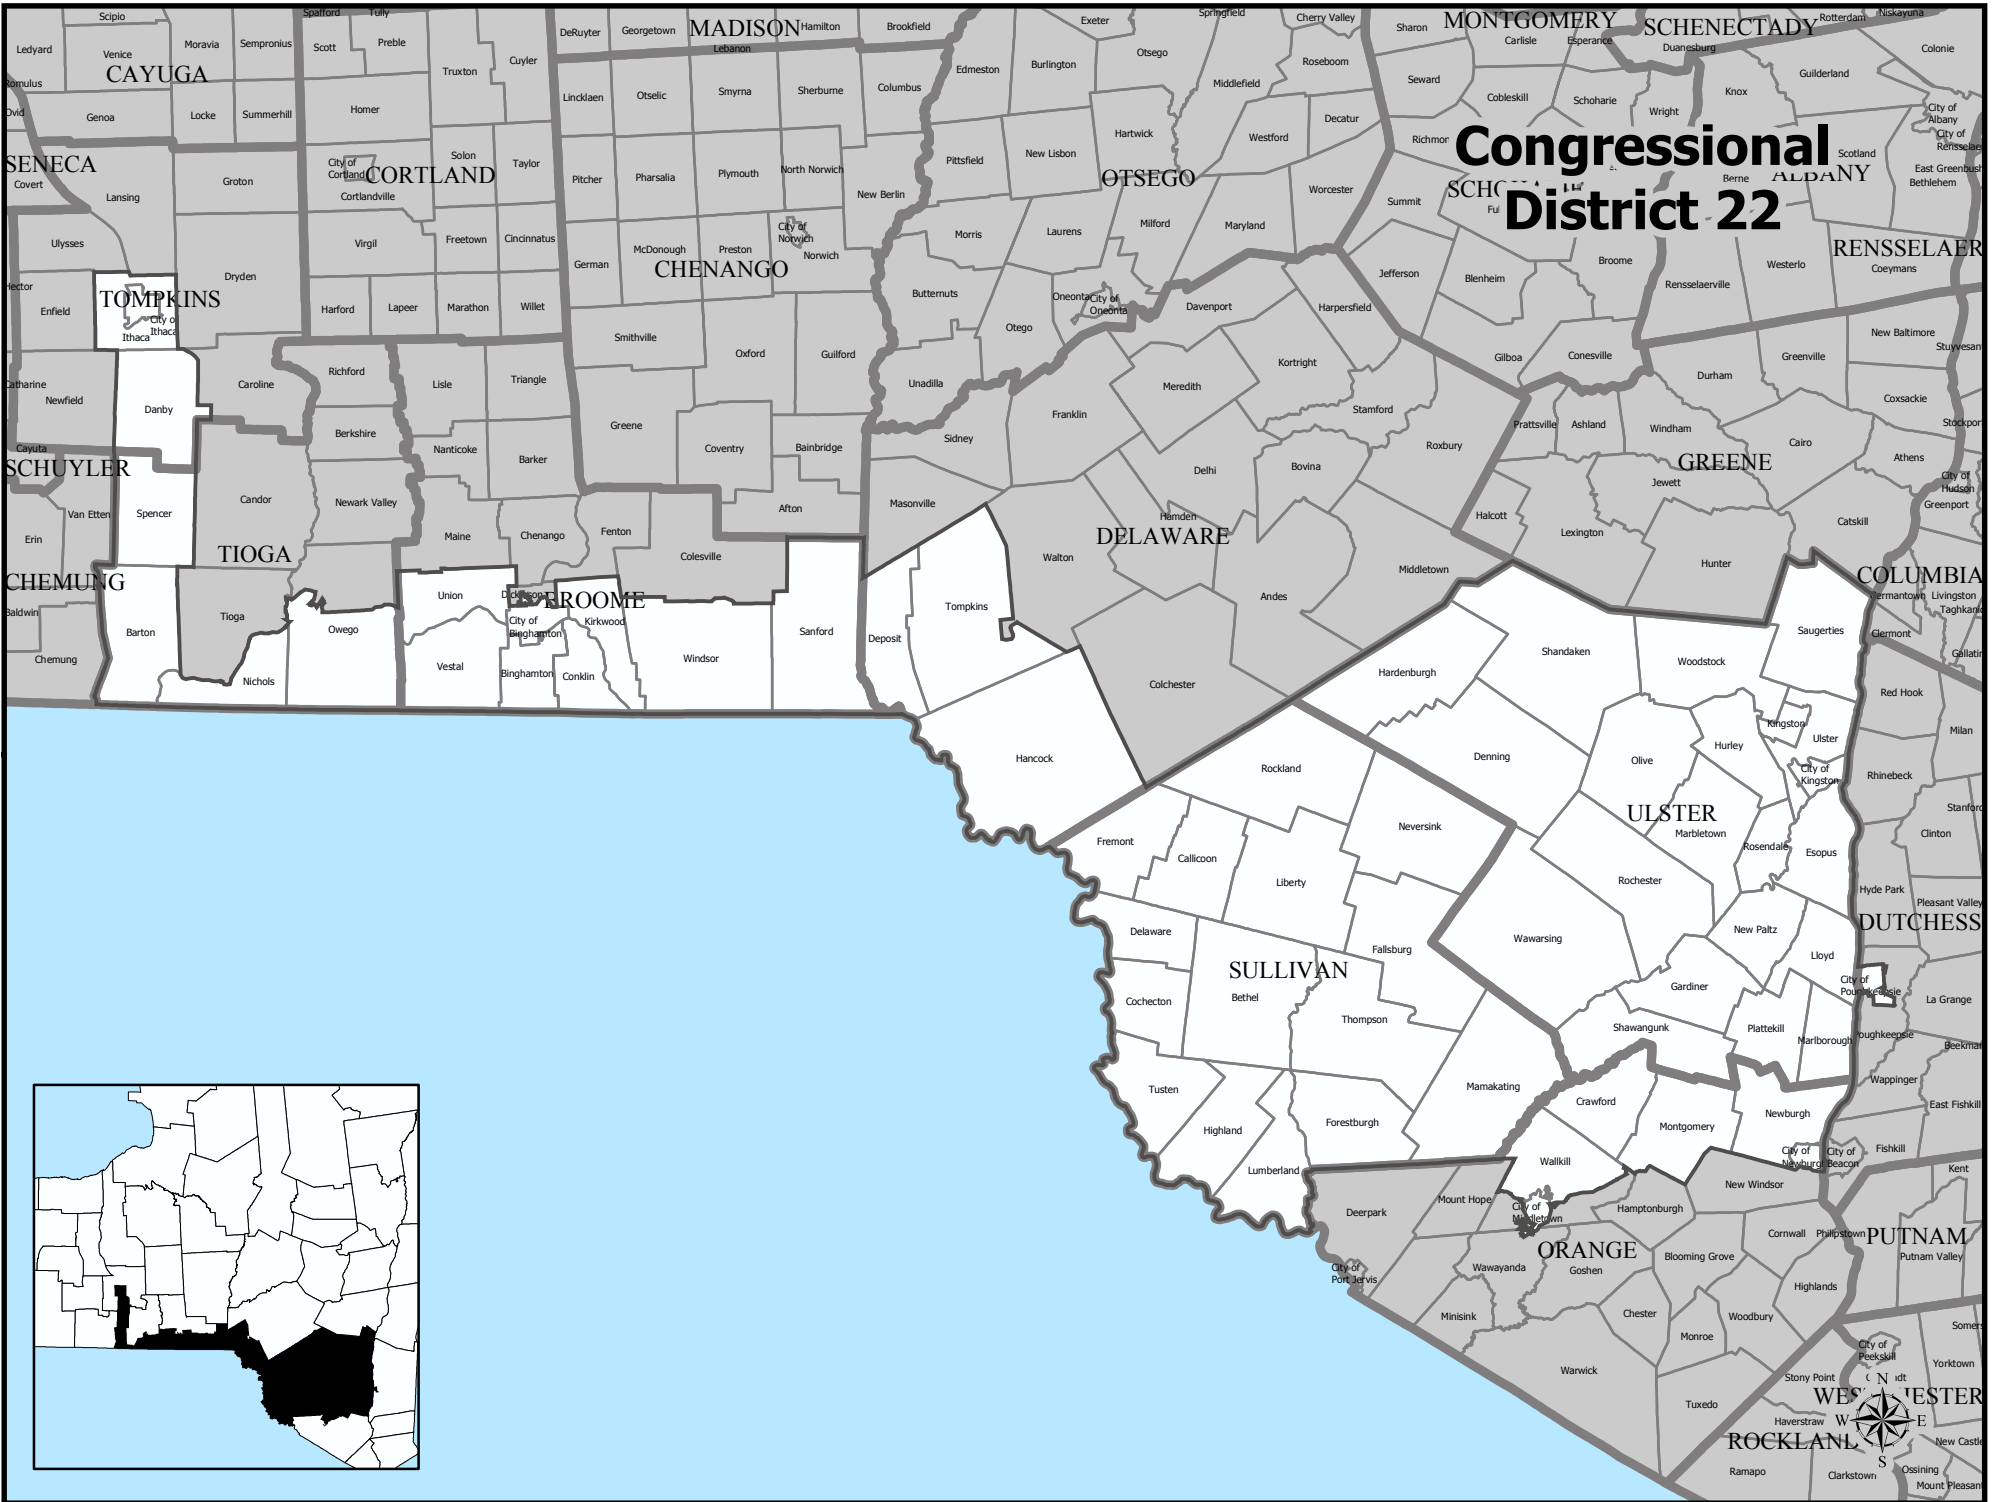

Congressional District 22

Congressional District 22

Total Population : 654,361
Deviation : 1
Dev. Percentage : 0.00

	NH White	NH Black	Hispanic	NH Amer Ind	NH Asian	NH Multi	NH Other
Total	522,666	50,375	51,037	1,361	16,635	10,874	1,413
Total %	79.87	7.70	7.80	0.21	2.54	1.66	0.22
Total18+	409,292	34,244	33,310	1,031	13,790	6,094	874
Total18%	82.08	6.87	6.68	0.21	2.77	1.22	0.18