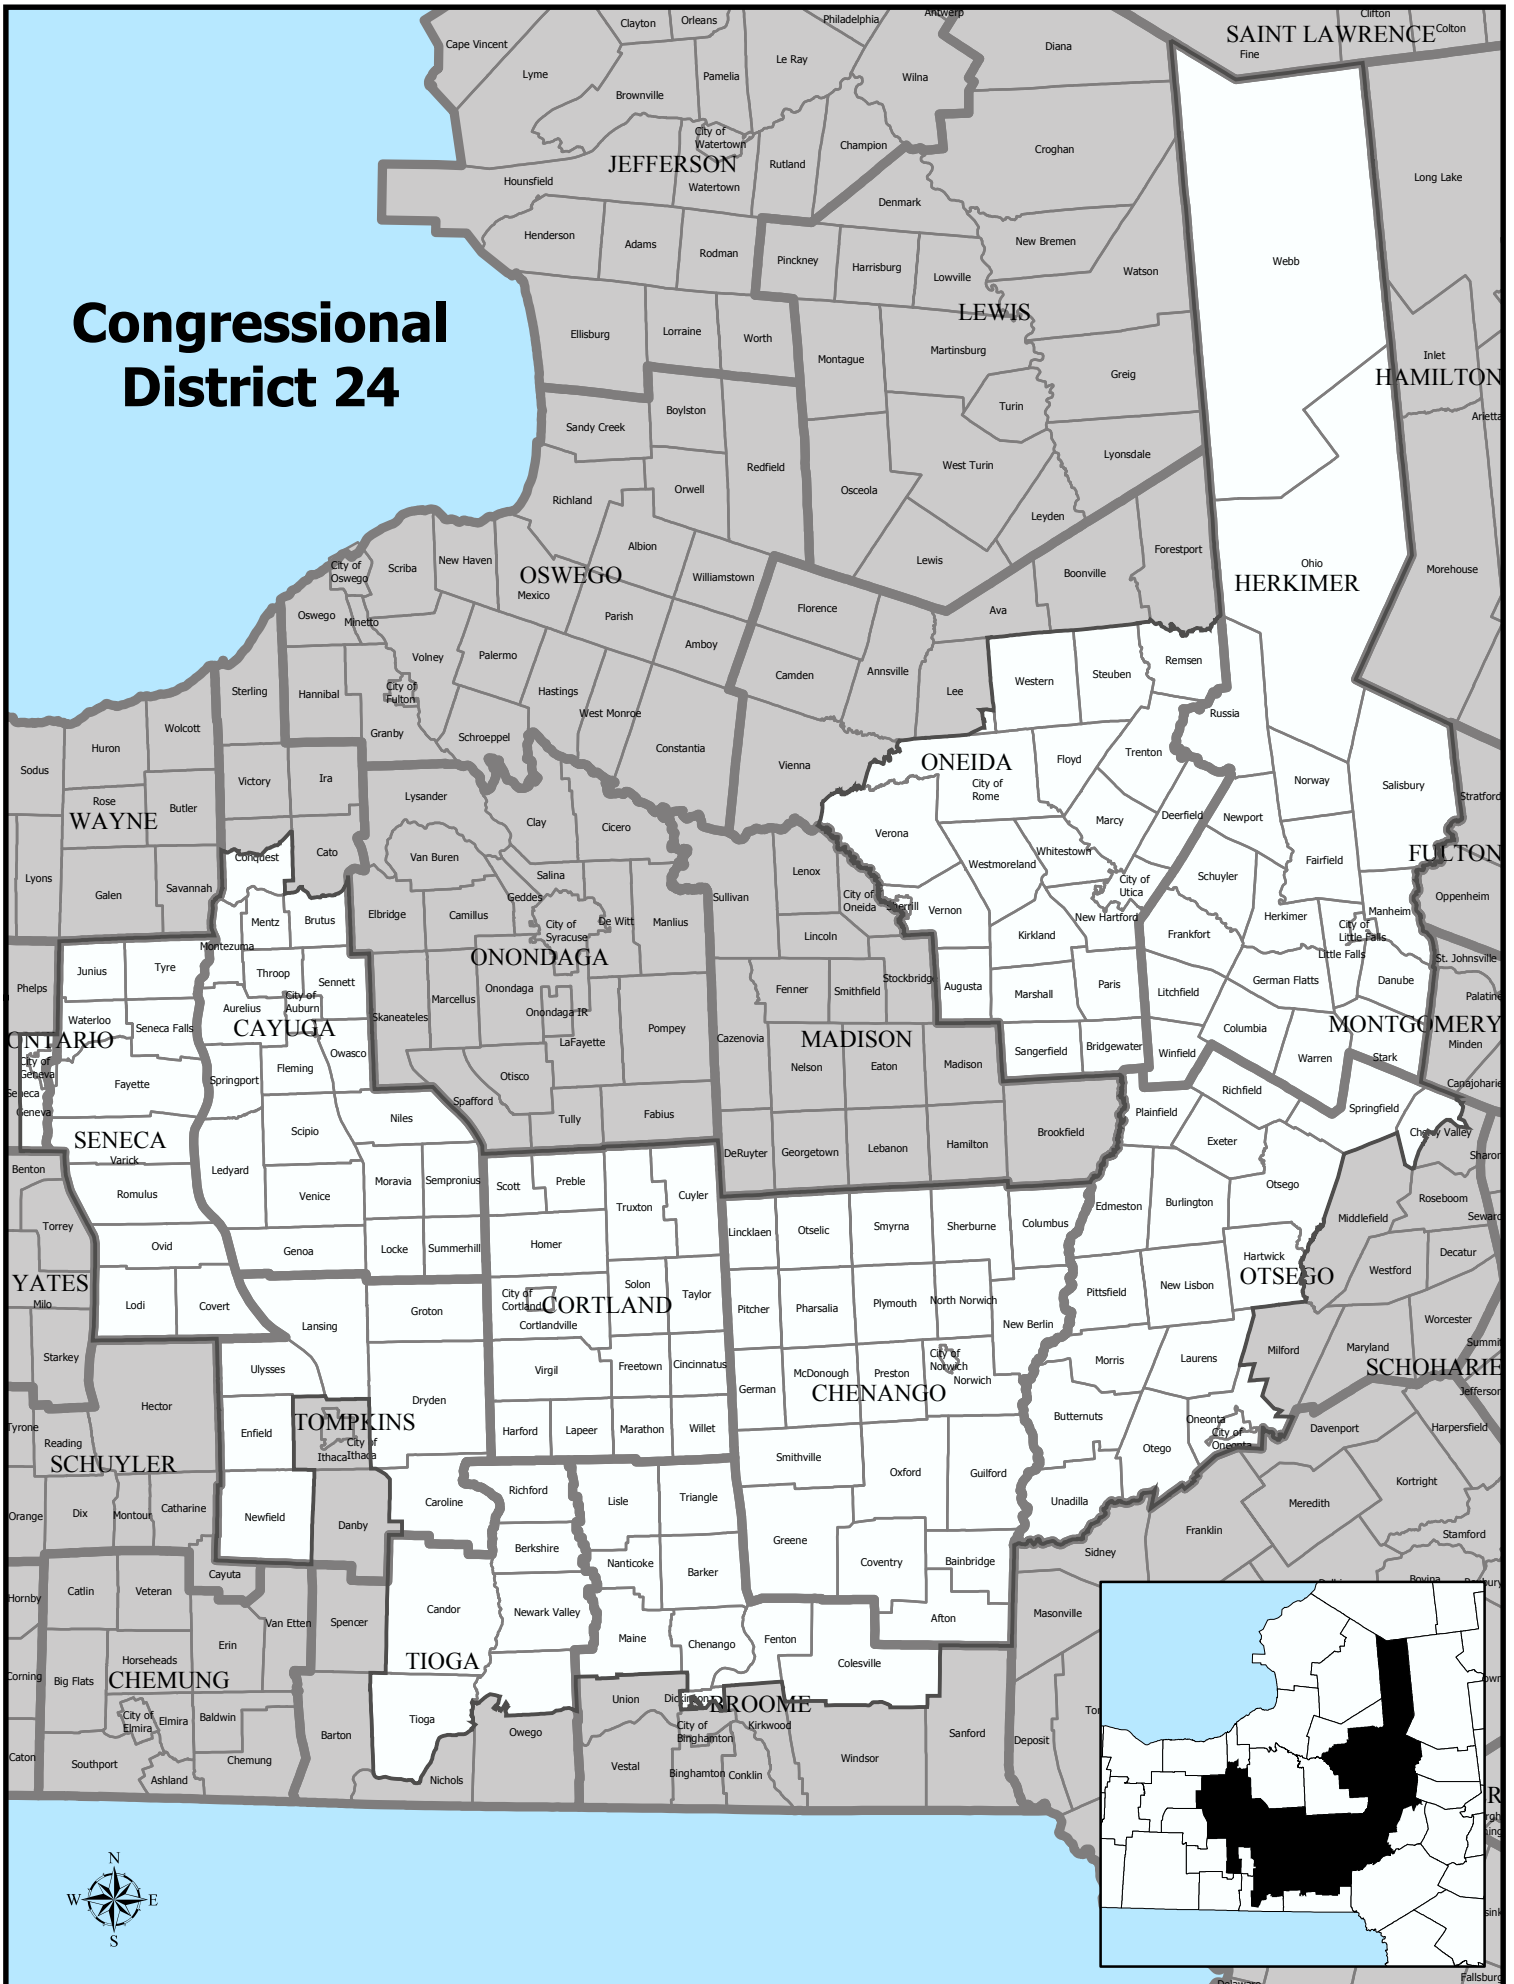

# Congressional District 24

# Congressional District 24

**Total Population :** 654,361  
**Deviation :** 1  
**Dev. Percentage :** 0.00

	NH White	NH Black	Hispanic	NH Amer Ind	NH Asian	NH Multi	NH Other
Total	603,118	21,377	14,812	1,434	5,787	7,094	739
Total %	92.17	3.27	2.26	0.22	0.88	1.08	0.11
Total18+	459,863	15,684	10,065	1,085	4,151	3,767	364
Total18%	92.91	3.17	2.03	0.22	0.84	0.76	0.07