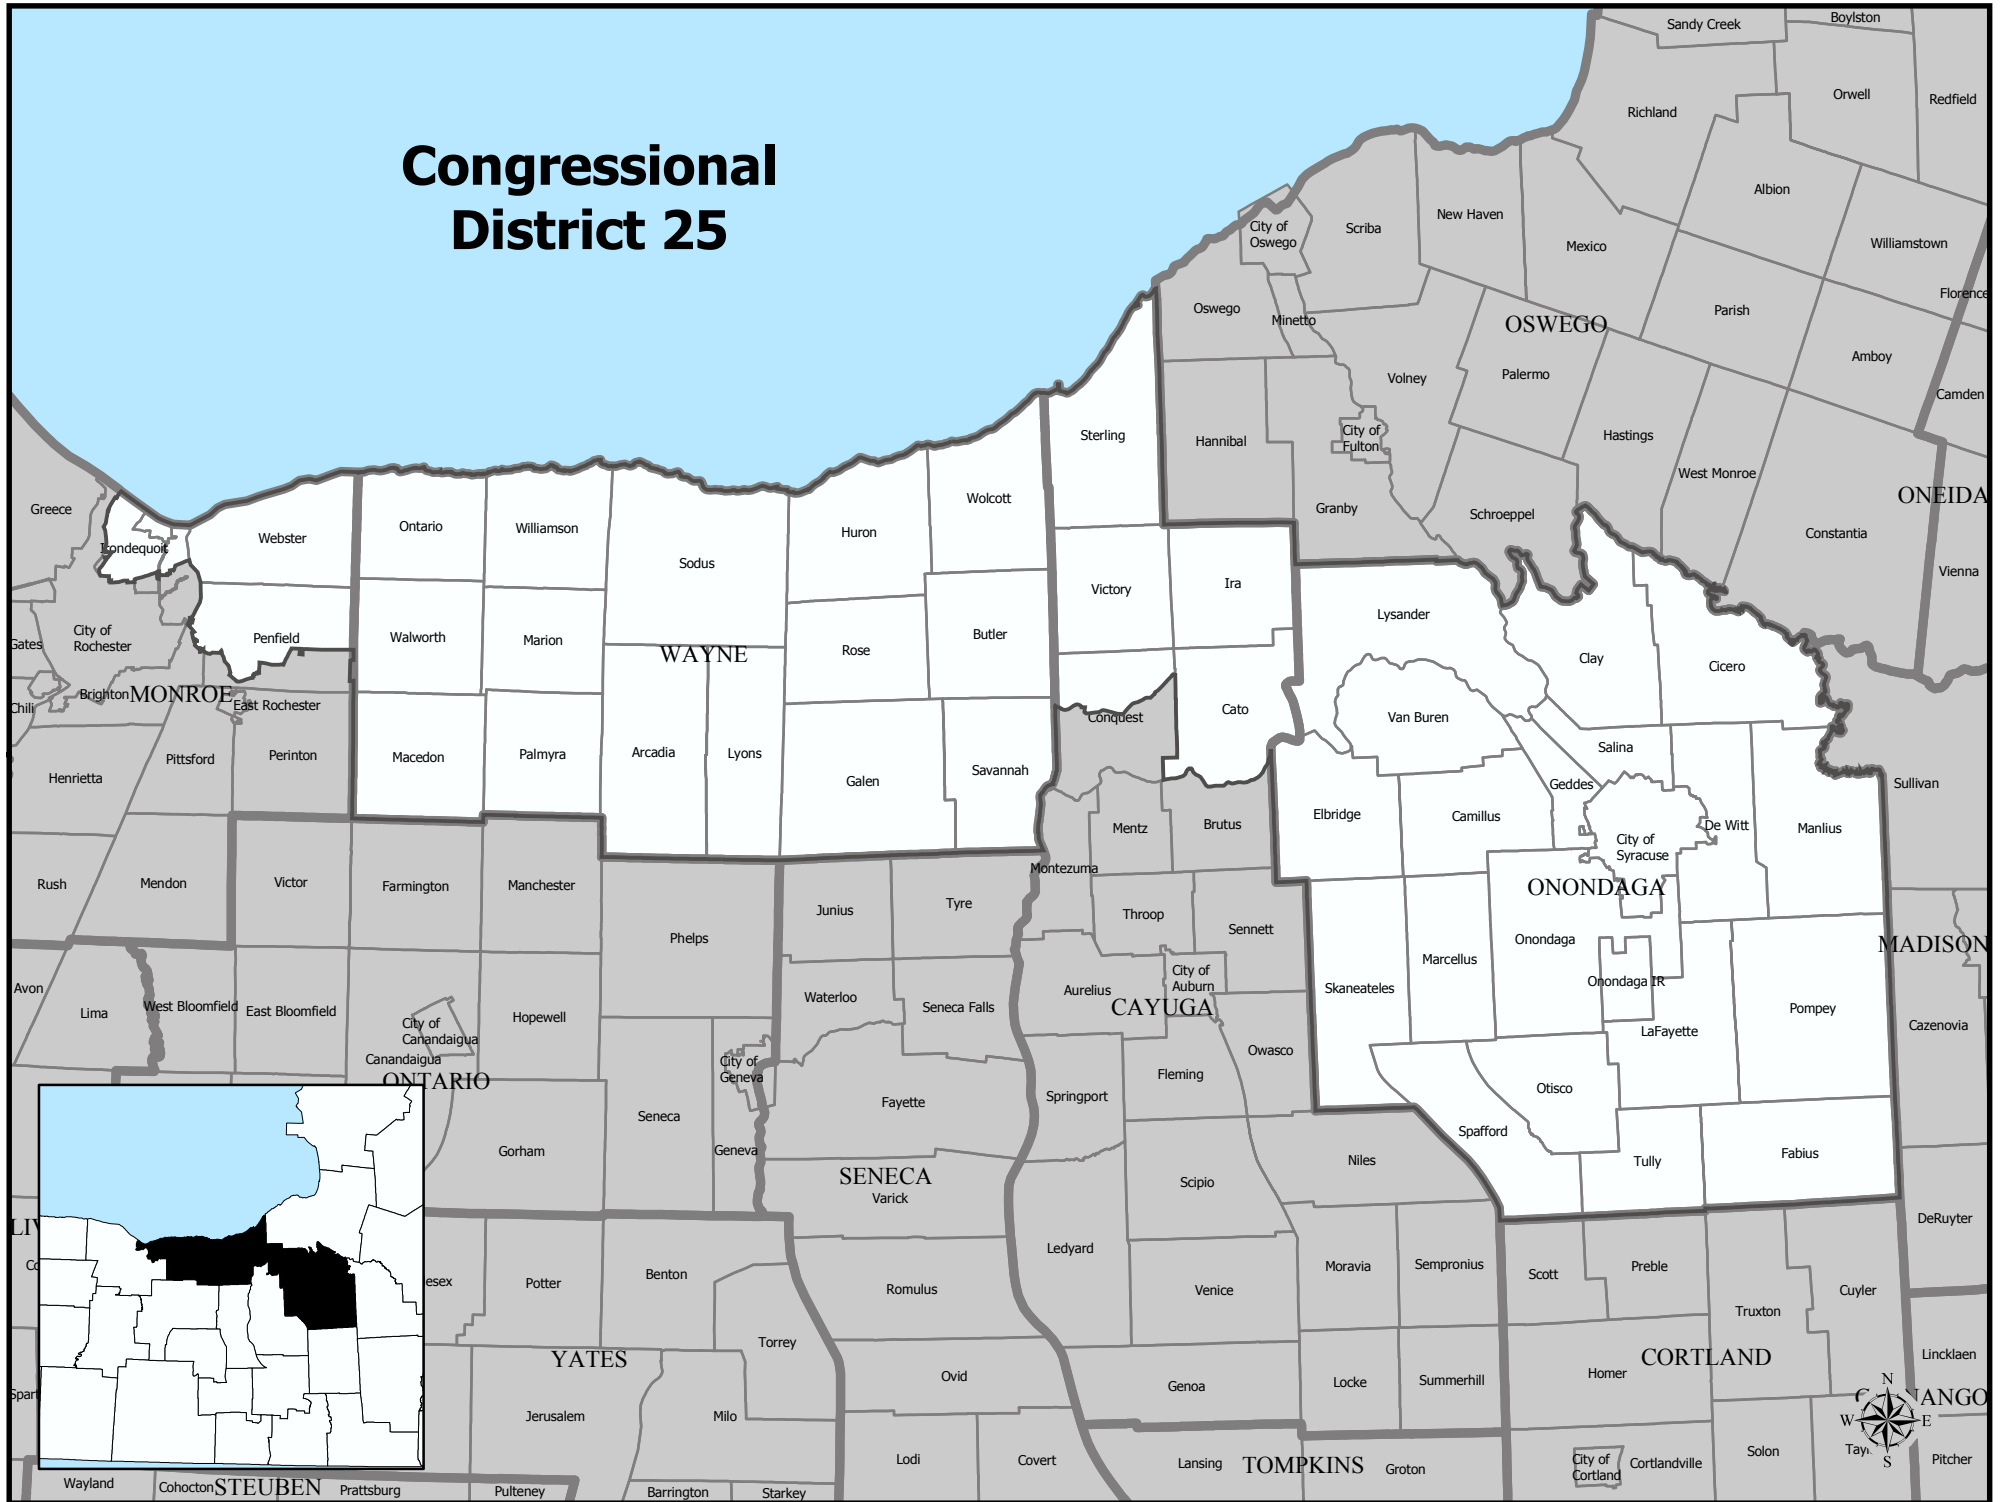

Congressional District 25

Congressional District 25

Total Population : 654,361
Deviation : 1
Dev. Percentage : 0.00

	NH White	NH Black	Hispanic	NH Amer Ind	NH Asian	NH Multi	NH Other
Total	566,694	46,424	15,129	4,096	11,451	9,732	835
Total %	86.60	7.09	2.31	0.63	1.75	1.49	0.13
Total18+	430,478	29,196	8,776	2,735	8,375	4,590	443
Total18%	88.83	6.02	1.81	0.56	1.73	0.95	0.09