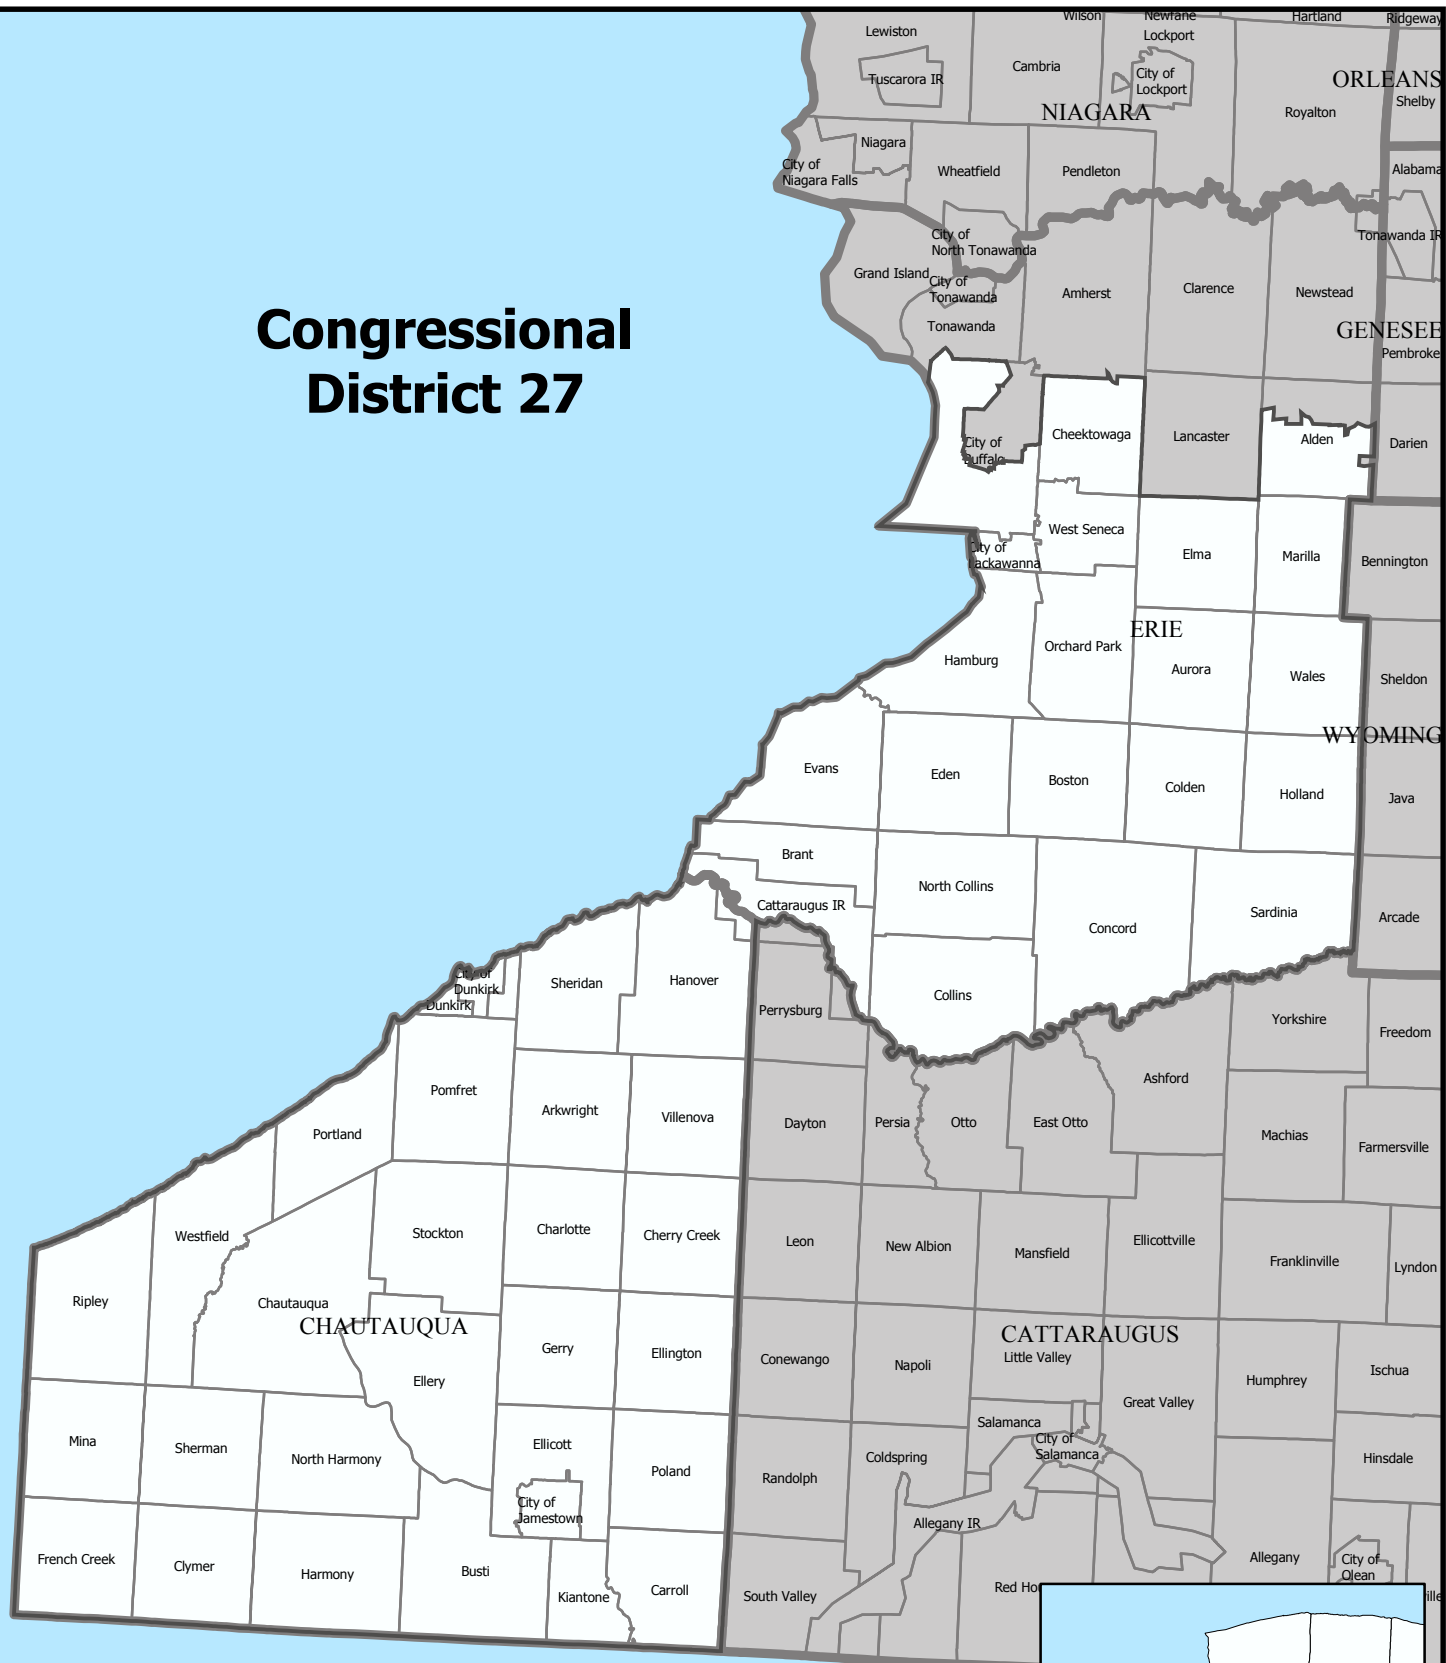

Congressional District 27

Congressional District 27

Total Population : 654,361
Deviation : 1
Dev. Percentage : 0.00

	NH White	NH Black	Hispanic	NH Amer Ind	NH Asian	NH Multi	NH Other
Total	581,122	26,058	30,111	4,919	4,562	6,850	739
Total %	88.81	3.98	4.60	0.75	0.70	1.05	0.11
Total18+	450,864	18,375	17,990	3,360	3,295	3,300	396
Total18%	90.61	3.69	3.62	0.68	0.66	0.66	0.08