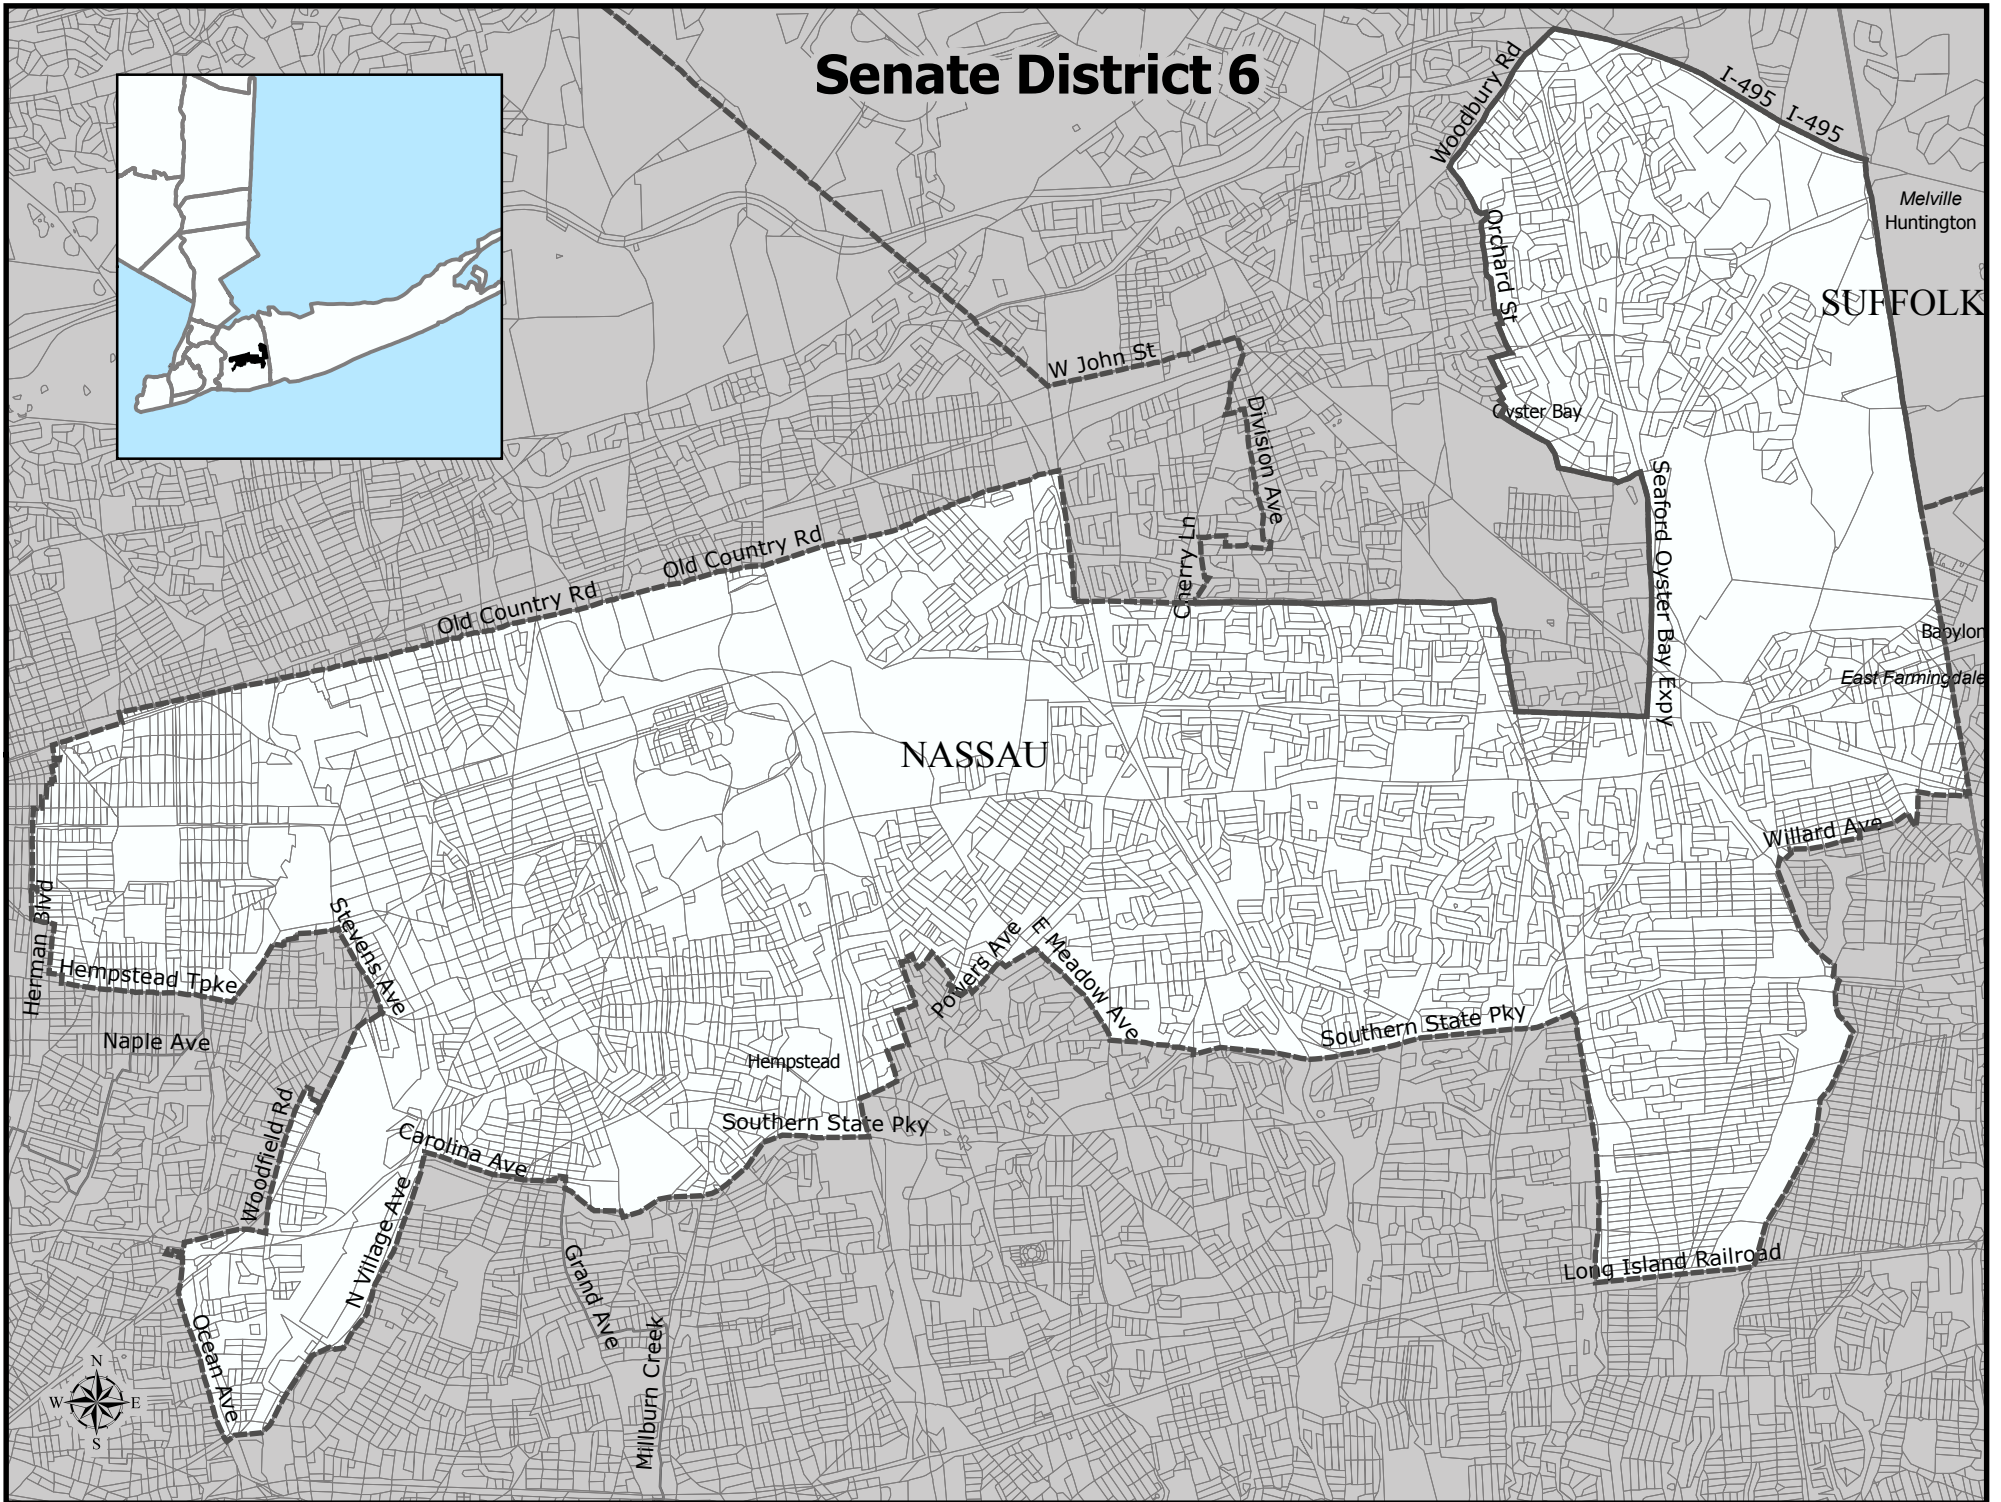

# Senate District 6

Herman Blvd

Hempstead Tpke

Naple Ave

Woodfield Rd

Ocean Ave

Stevens Ave

N Village Ave

Carolina Ave

Grand Ave

Millburn Creek

Southern State Pky

Hempstead

NASSAU

Powers Ave

Meadow Ave

I-495 I-495

Willard Ave

Long Island Railroad

Melville  
Huntington

SUFFOLK

Babylon

East Farmingdale