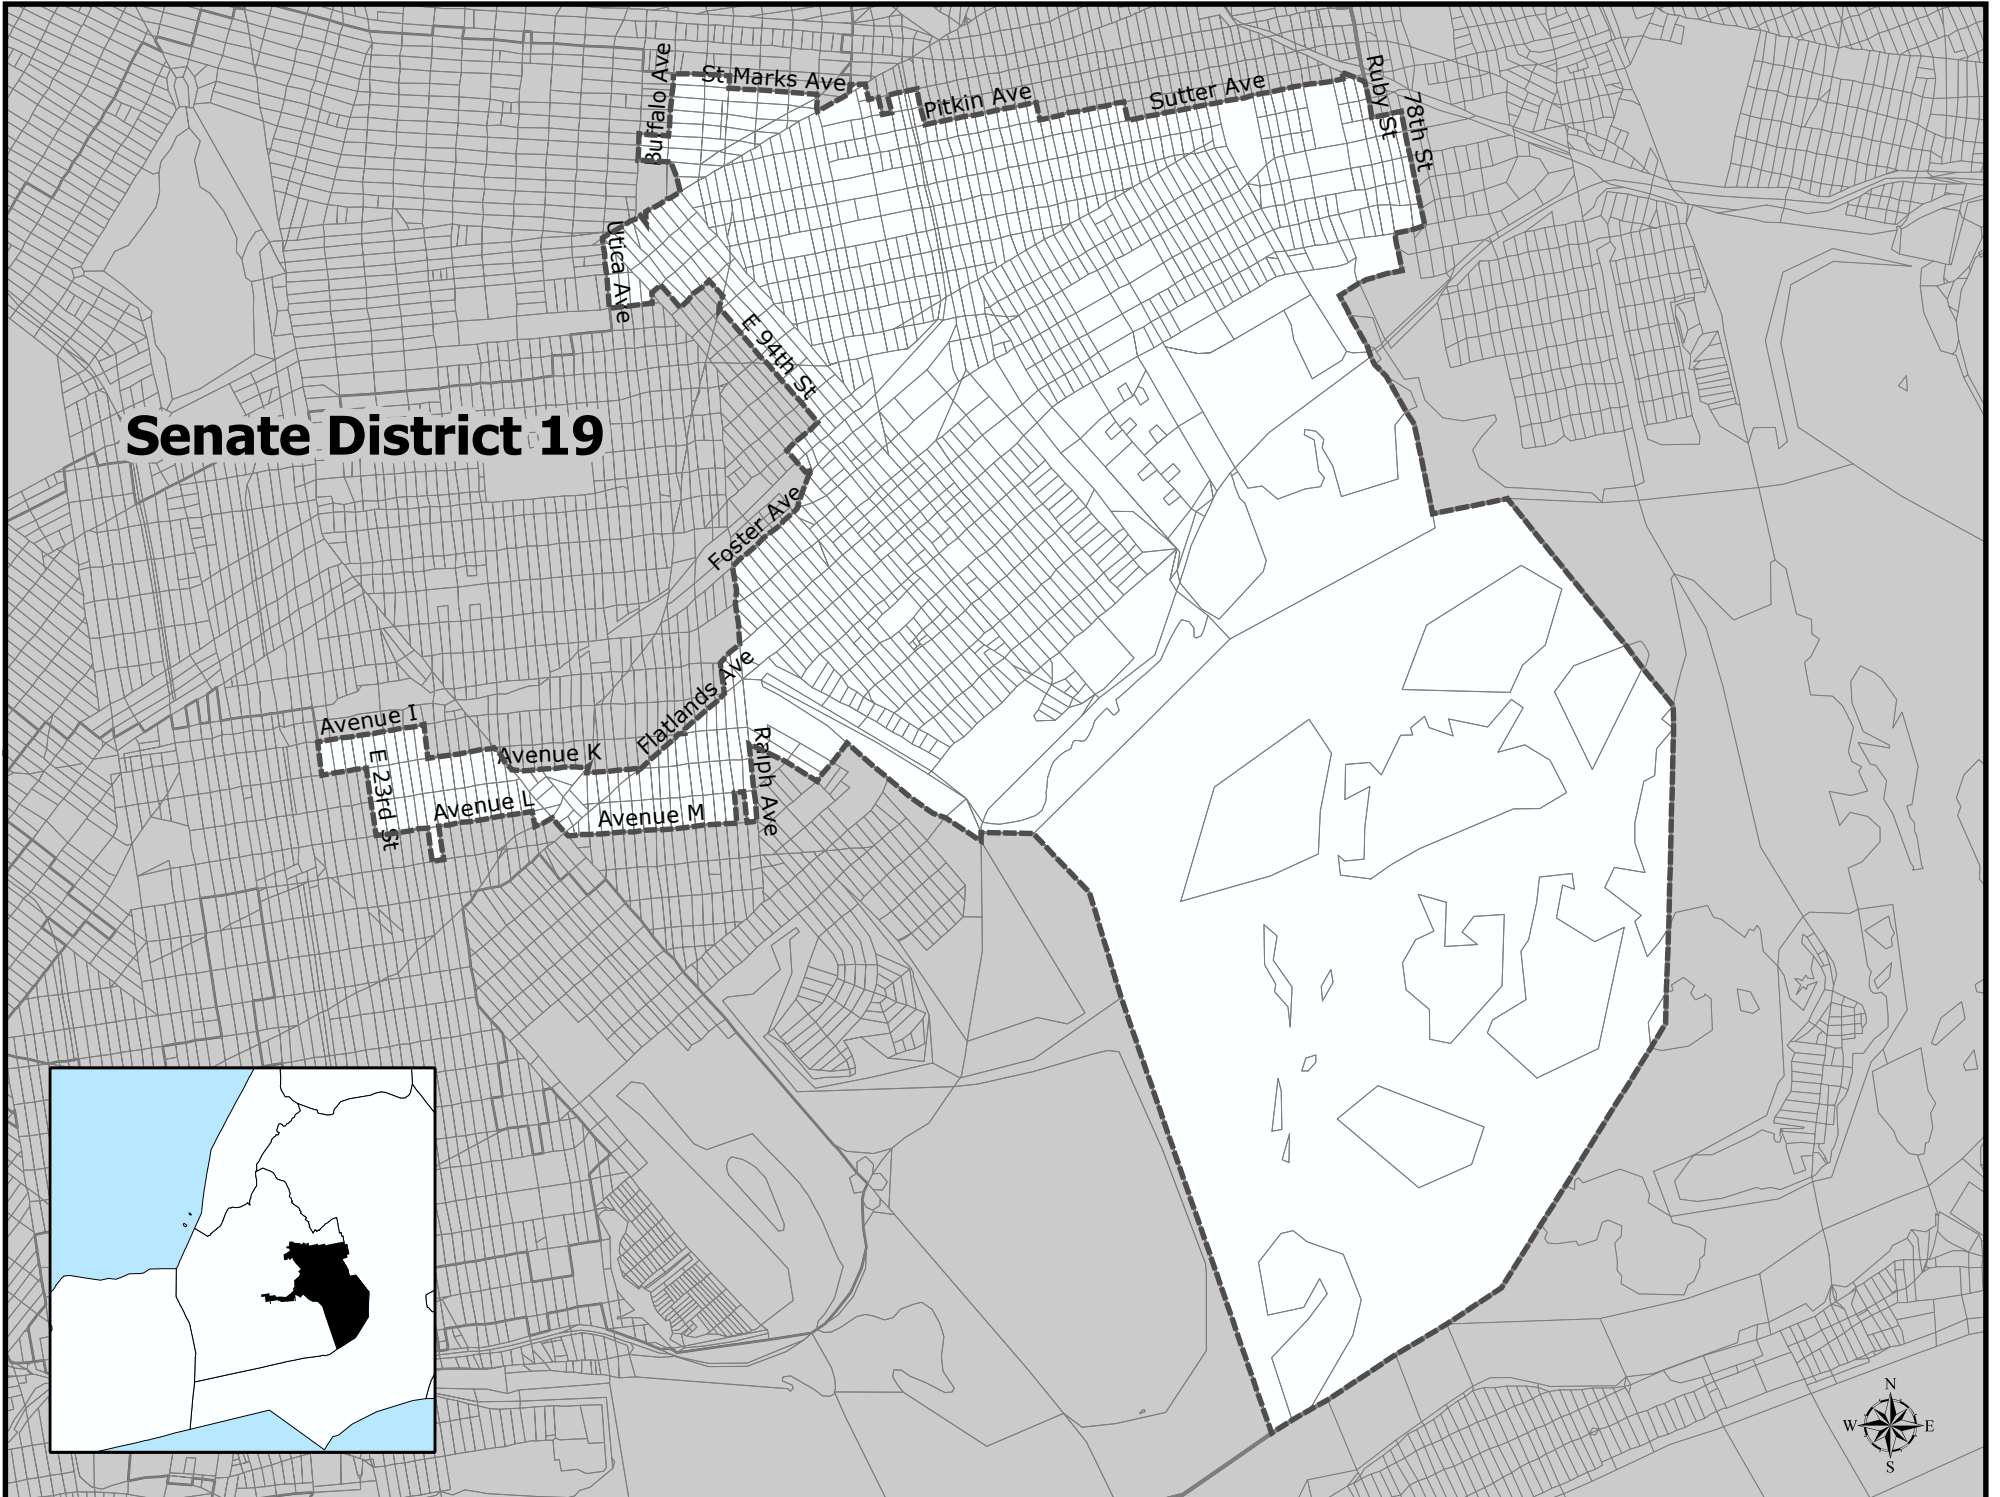

Senate District 19

Senate District 19

Total Population : 311,258
Deviation : 5,186
Dev. Percentage : 1.69

	NH White	NH Black	Hispanic	NH Amer Ind	NH Asian	NH Multi	NH Other
Total	33,970	214,592	47,120	635	6,396	7,391	1,154
Total %	10.91	68.94	15.14	0.20	2.05	2.37	0.37
Total18+	27,176	142,754	30,402	438	4,793	5,375	764
Total18%	12.84	67.43	14.36	0.21	2.26	2.54	0.36