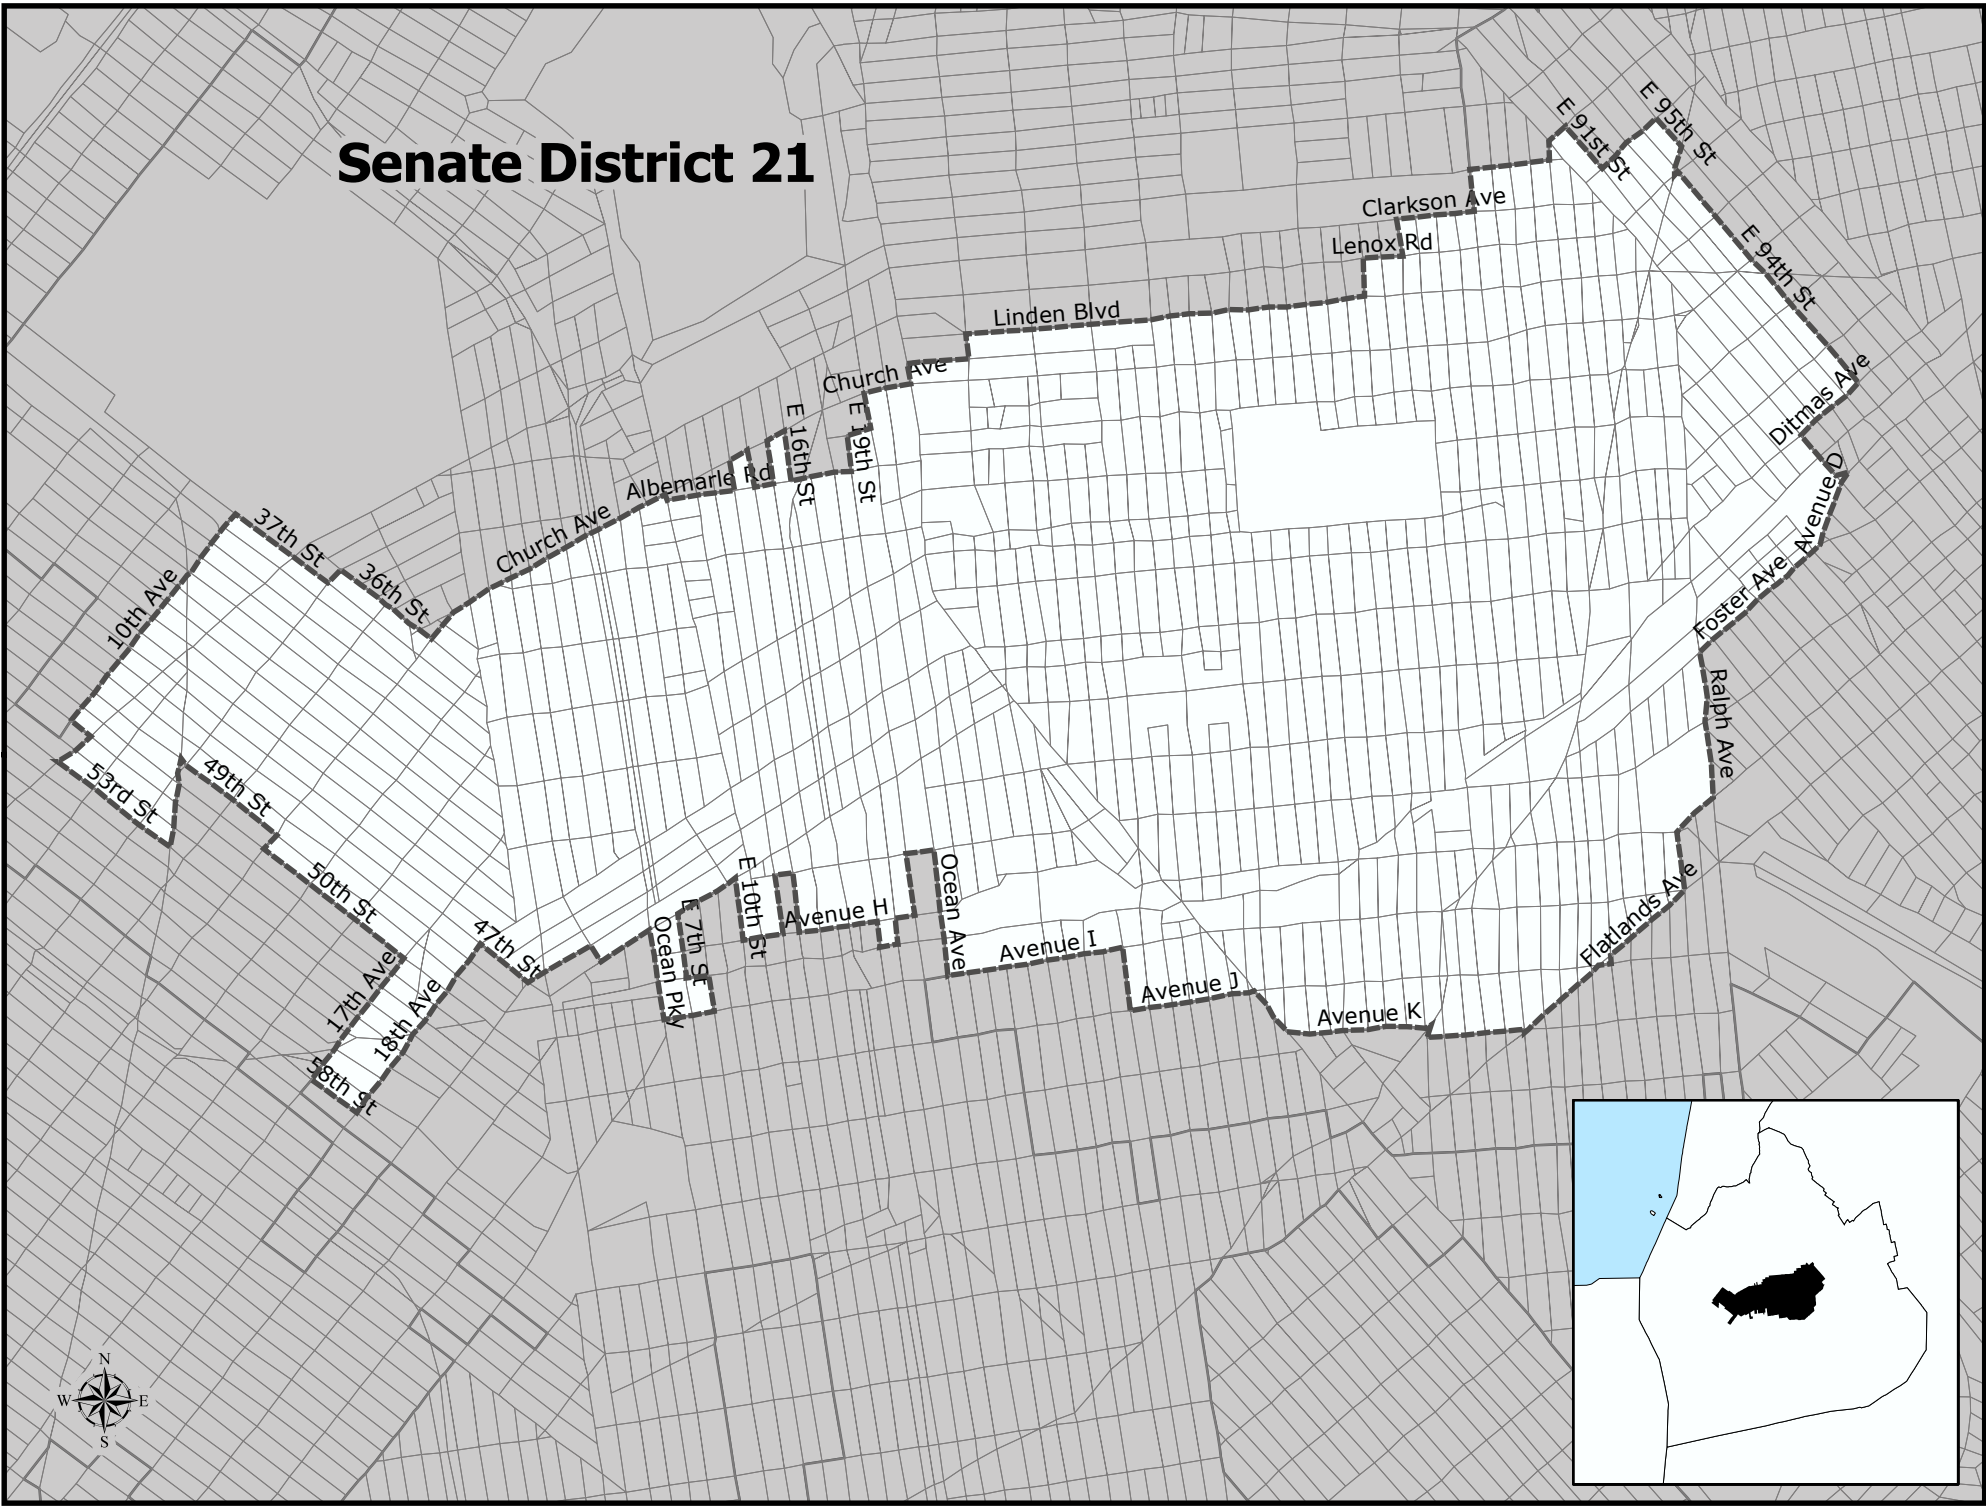

# Senate District 21

# Senate District 21

**Total Population :** 311,259  
**Deviation :** 5,187  
**Dev. Percentage :** 1.69

	NH White	NH Black	Hispanic	NH Amer Ind	NH Asian	NH Multi	NH Other
Total	70,710	177,872	32,766	538	15,906	10,823	2,644
Total %	22.72	57.15	10.53	0.17	5.11	3.48	0.85
Total18+	48,451	127,857	22,824	324	11,621	7,739	1,788
Total18%	21.96	57.96	10.35	0.15	5.27	3.51	0.81