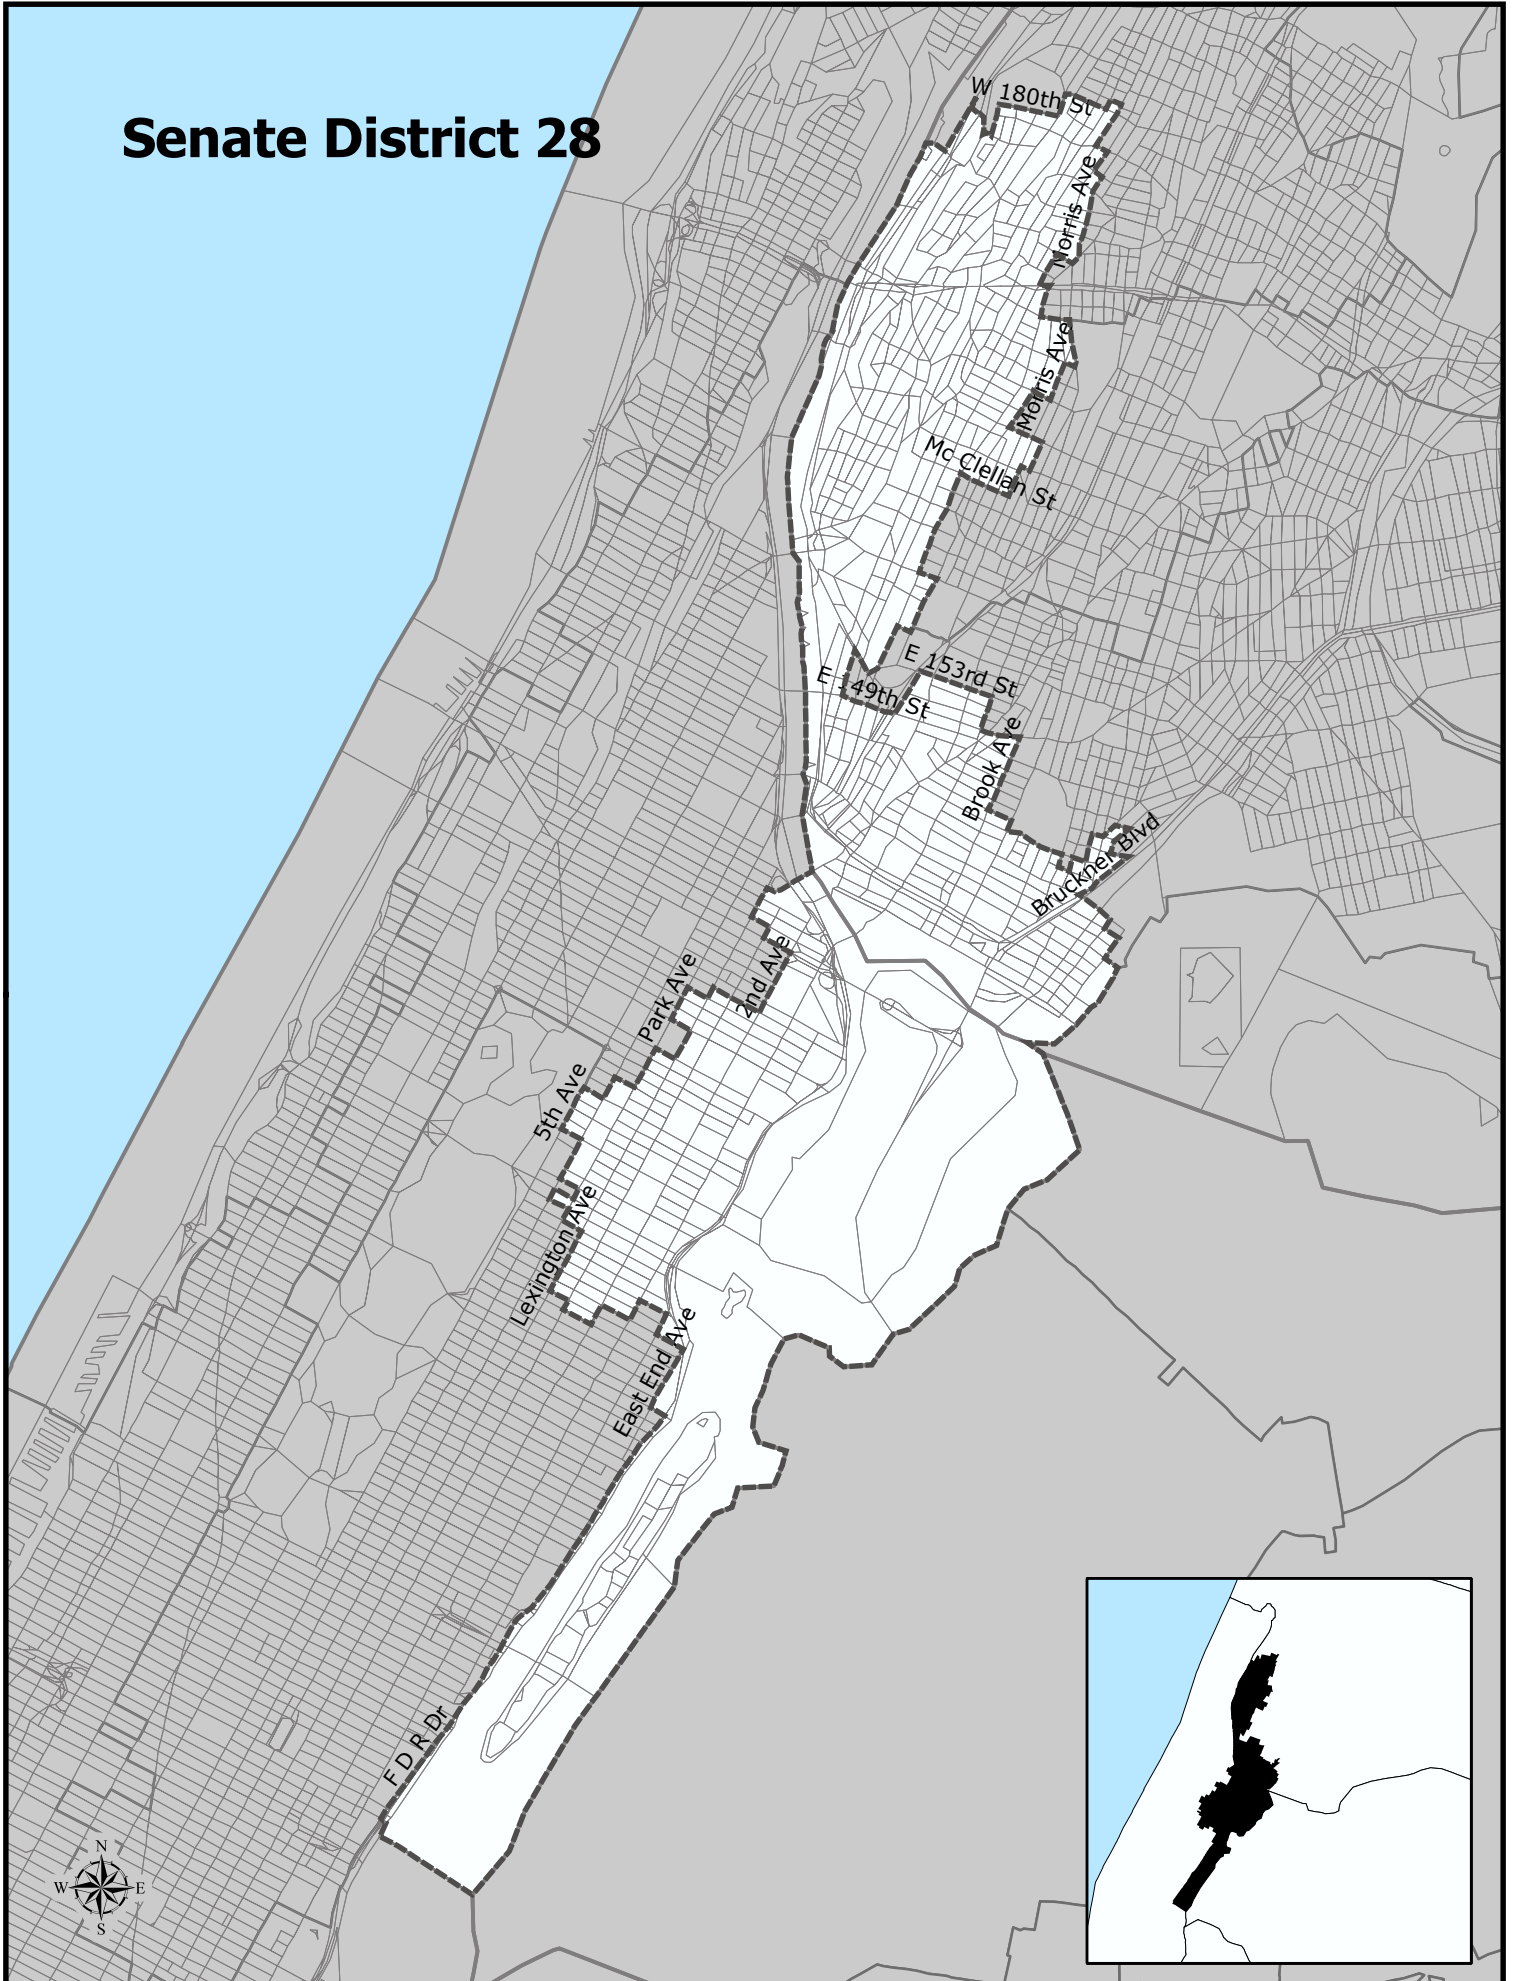

# Senate District 28

# Senate District 28

**Total Population :** 311,261  
**Deviation :** 5,189  
**Dev. Percentage :** 1.70

	NH White	NH Black	Hispanic	NH Amer Ind	NH Asian	NH Multi	NH Other
Total	31,188	88,567	176,436	780	7,753	5,088	1,449
Total %	10.02	28.45	56.68	0.25	2.49	1.63	0.47
Total18+	27,730	59,953	116,363	424	6,429	3,696	1,026
Total18%	12.86	27.80	53.97	0.20	2.98	1.71	0.48