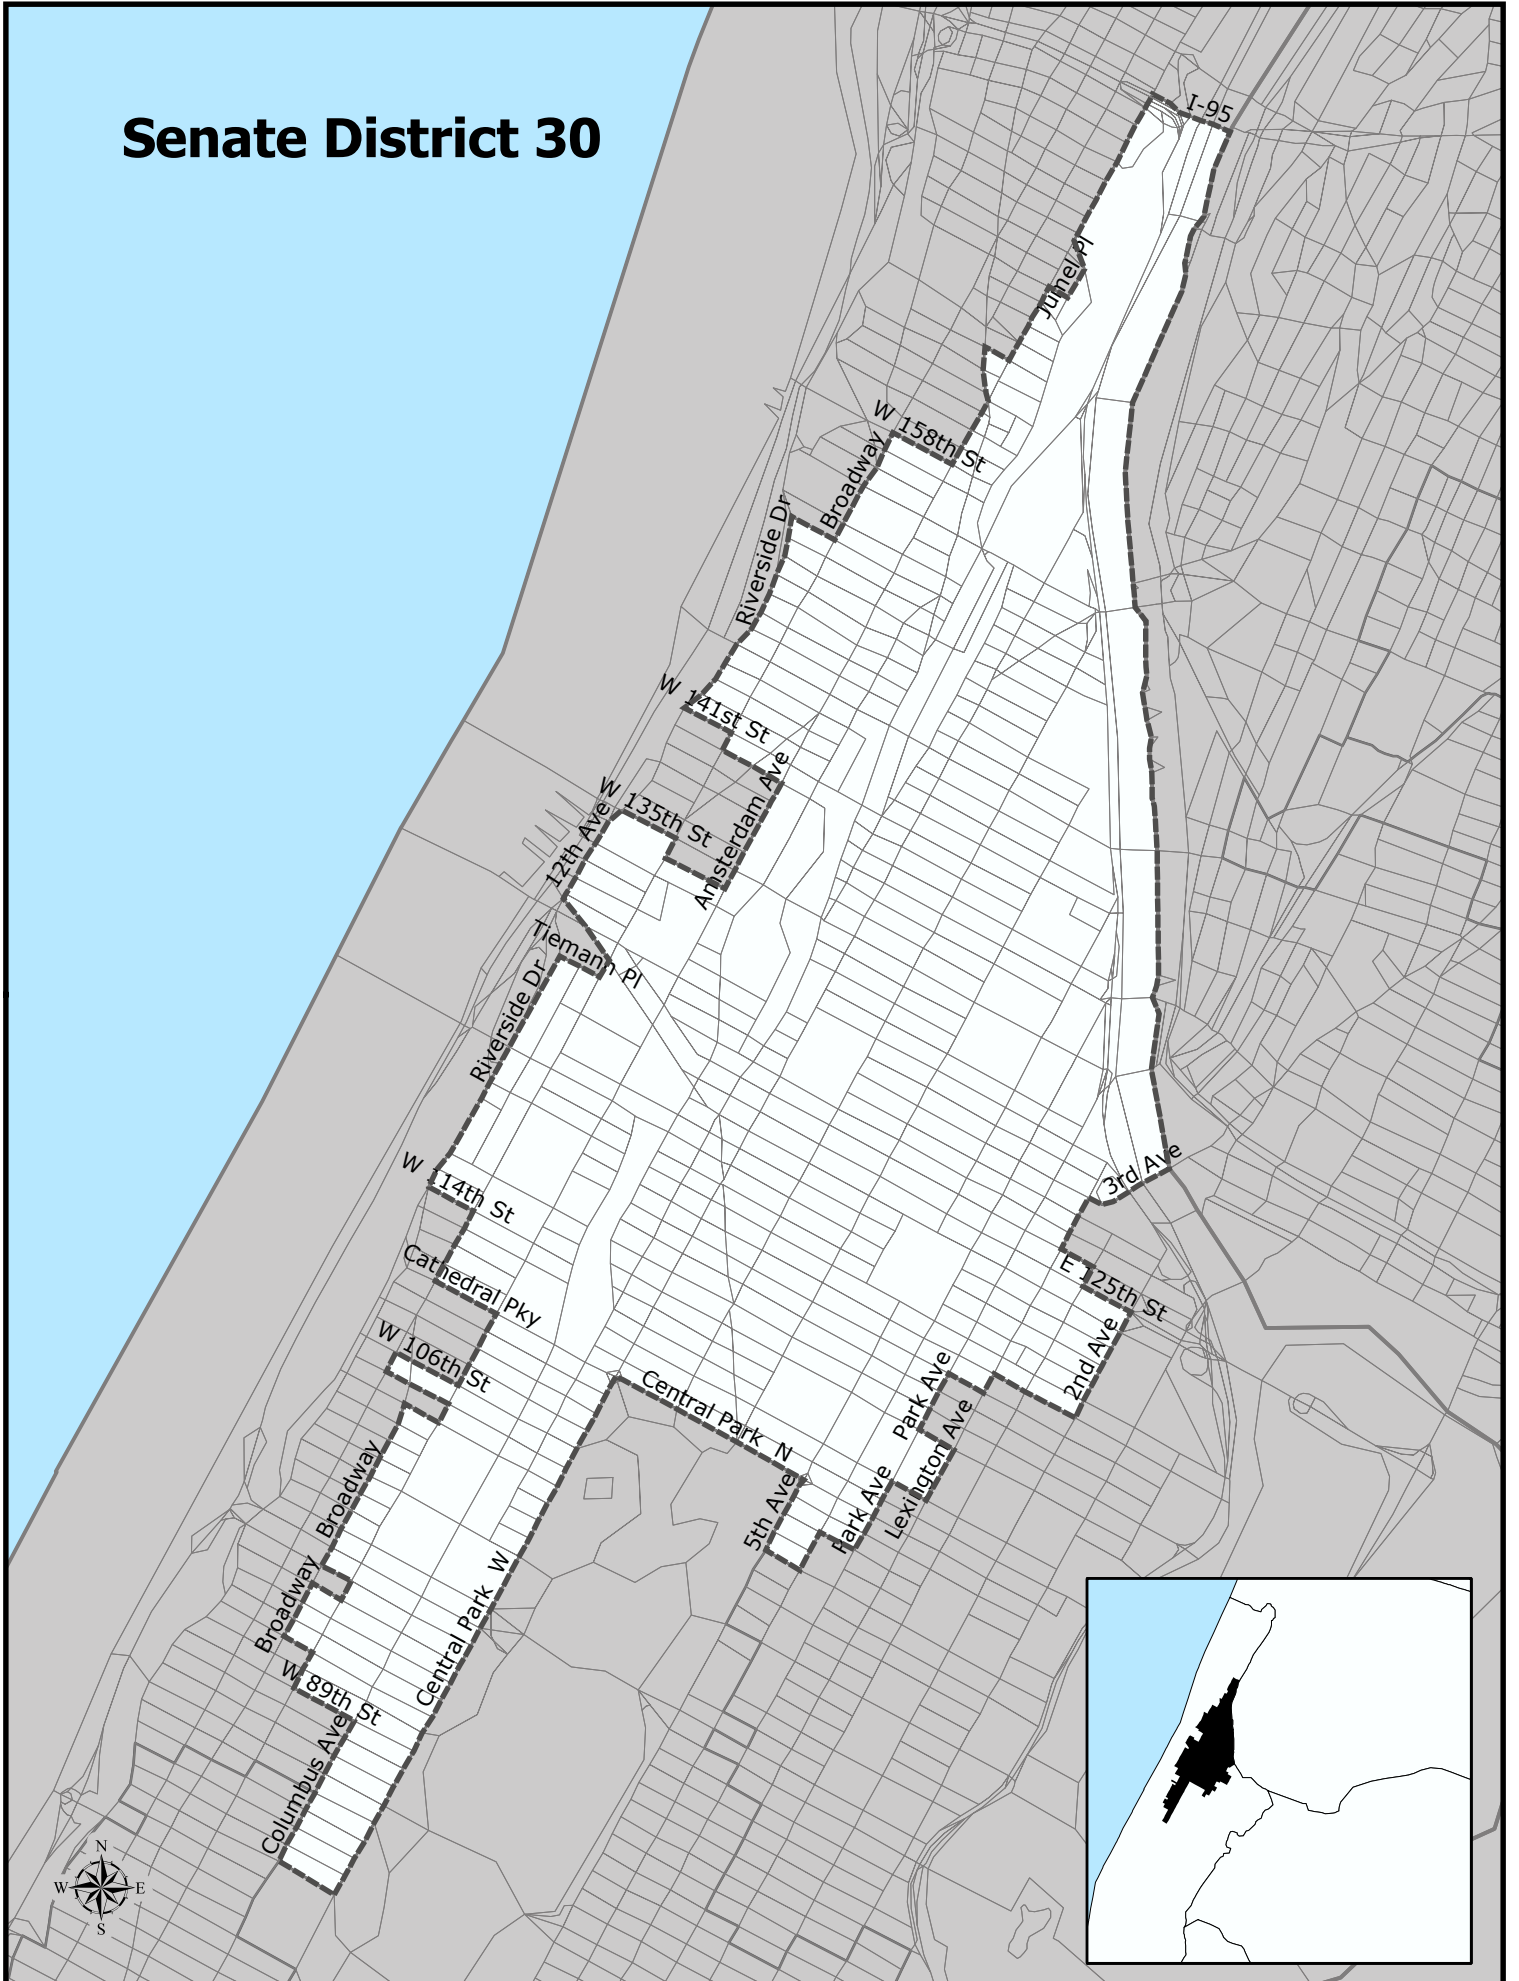

Senate District 30

Senate District 30

Total Population : 311,263
Deviation : 5,191
Dev. Percentage : 1.70

	NH White	NH Black	Hispanic	NH Amer Ind	NH Asian	NH Multi	NH Other
Total	50,324	151,867	91,632	868	8,861	6,695	1,016
Total %	16.17	48.79	29.44	0.28	2.85	2.15	0.33
Total18+	45,209	113,950	64,090	620	7,944	5,166	752
Total18%	19.02	47.93	26.96	0.26	3.34	2.17	0.32