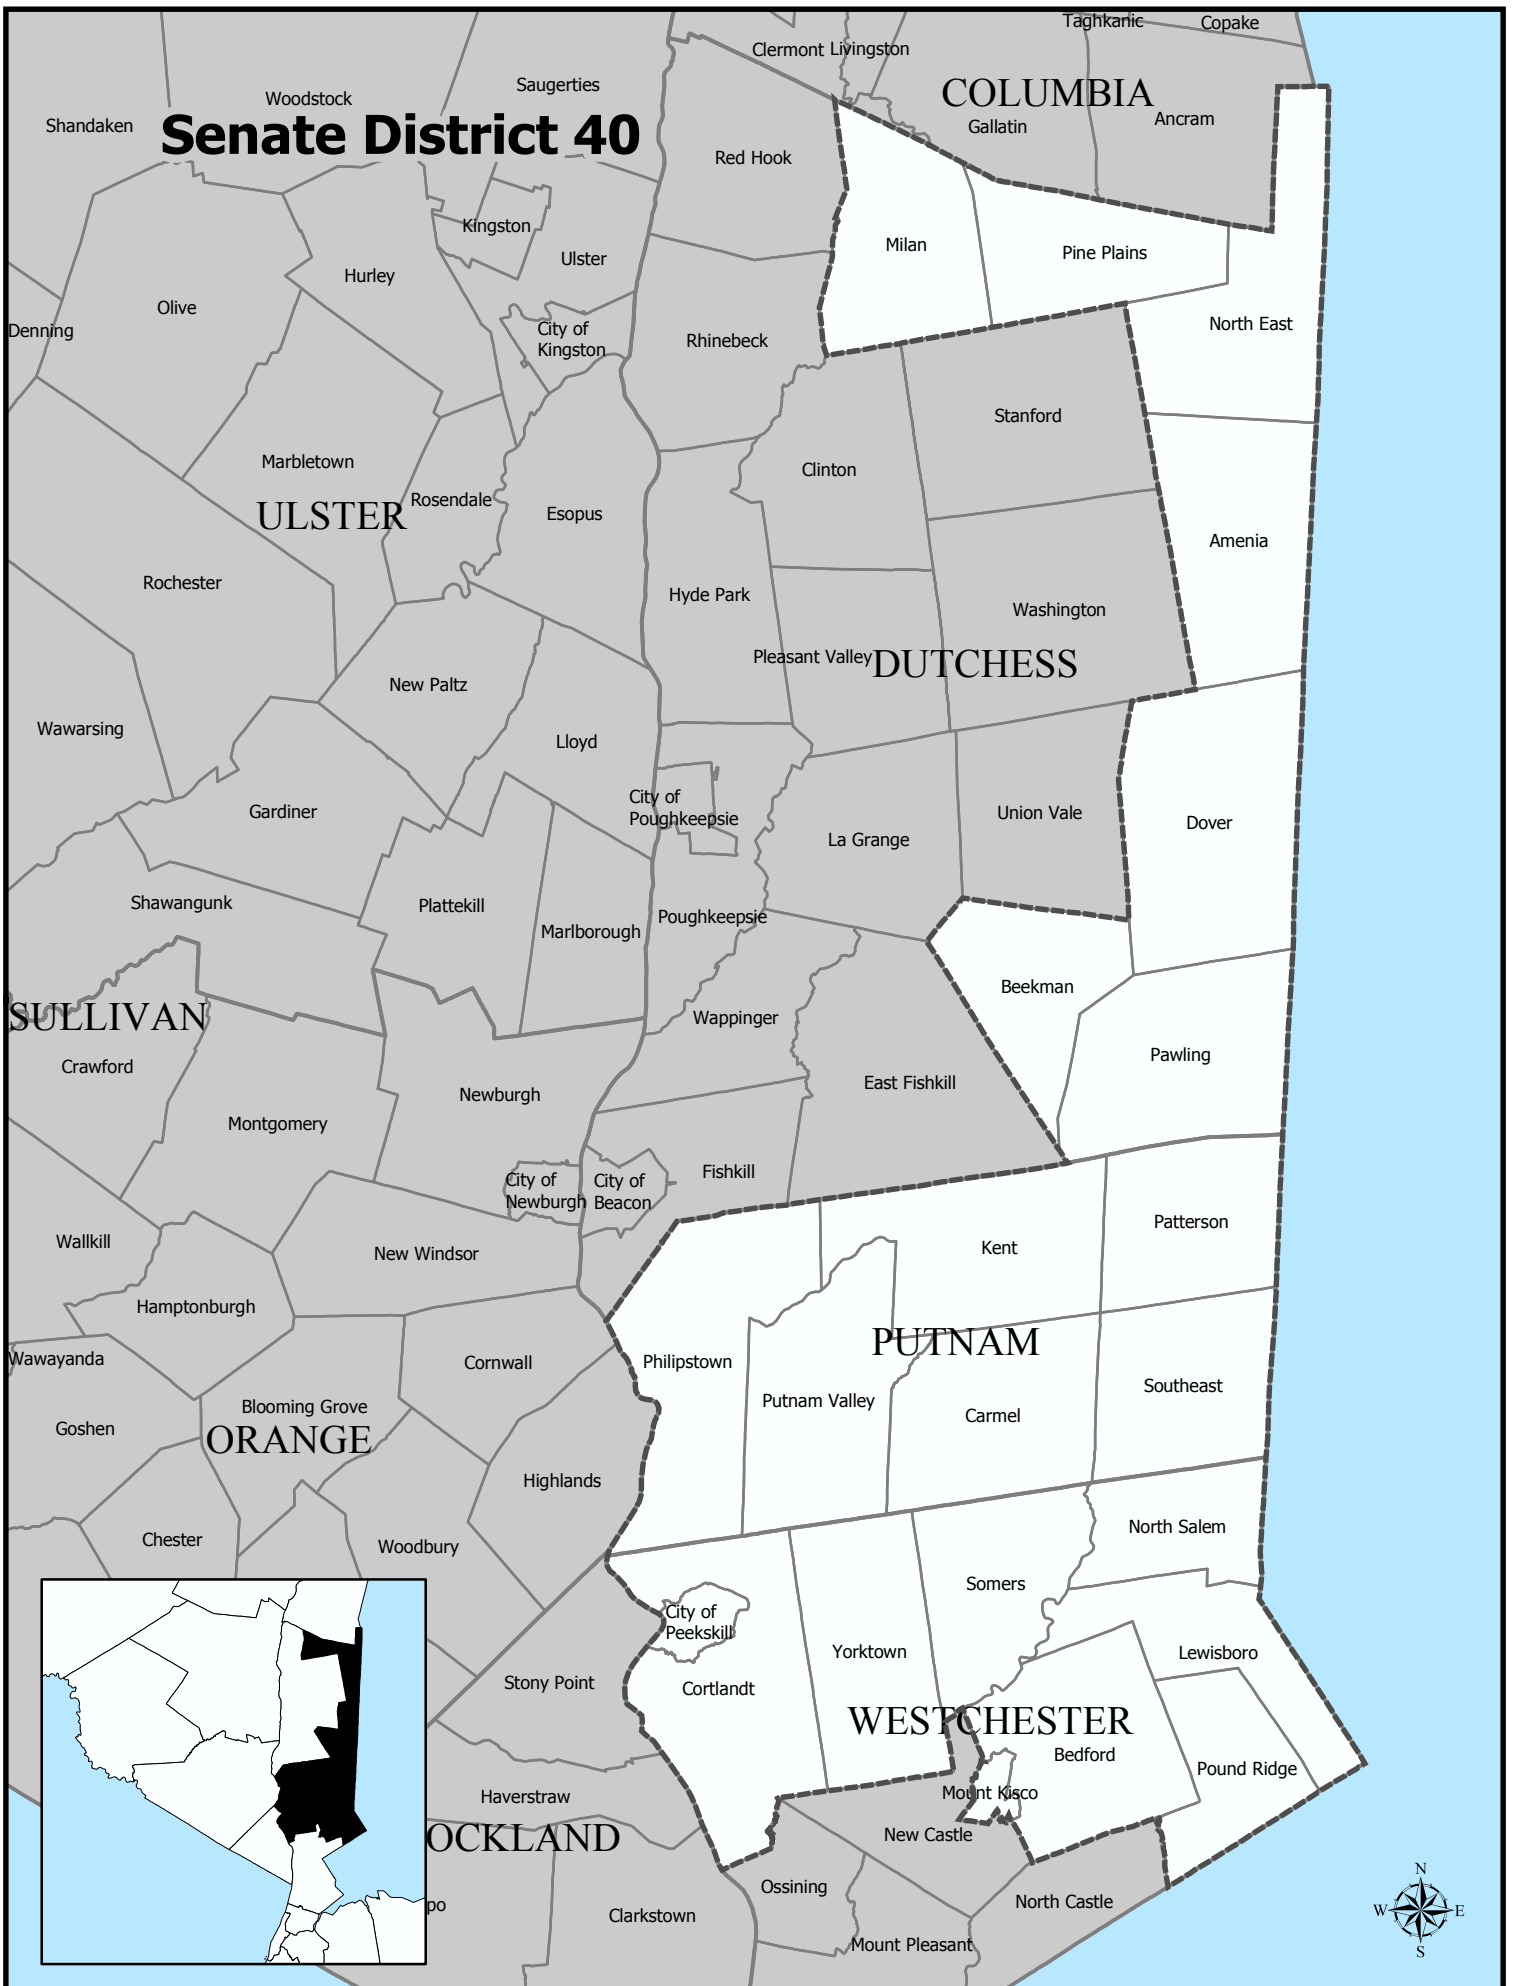

Senate District 40

Senate District 40

Total Population : 303,372
Deviation : -2,700
Dev. Percentage : -0.88

	NH White	NH Black	Hispanic	NH Amer Ind	NH Asian	NH Multi	NH Other
Total	255,848	14,025	23,199	395	5,871	3,465	569
Total %	84.33	4.62	7.65	0.13	1.94	1.14	0.19
Total18+	189,961	10,430	16,308	279	4,262	1,845	318
Total18%	85.03	4.67	7.30	0.12	1.91	0.83	0.14