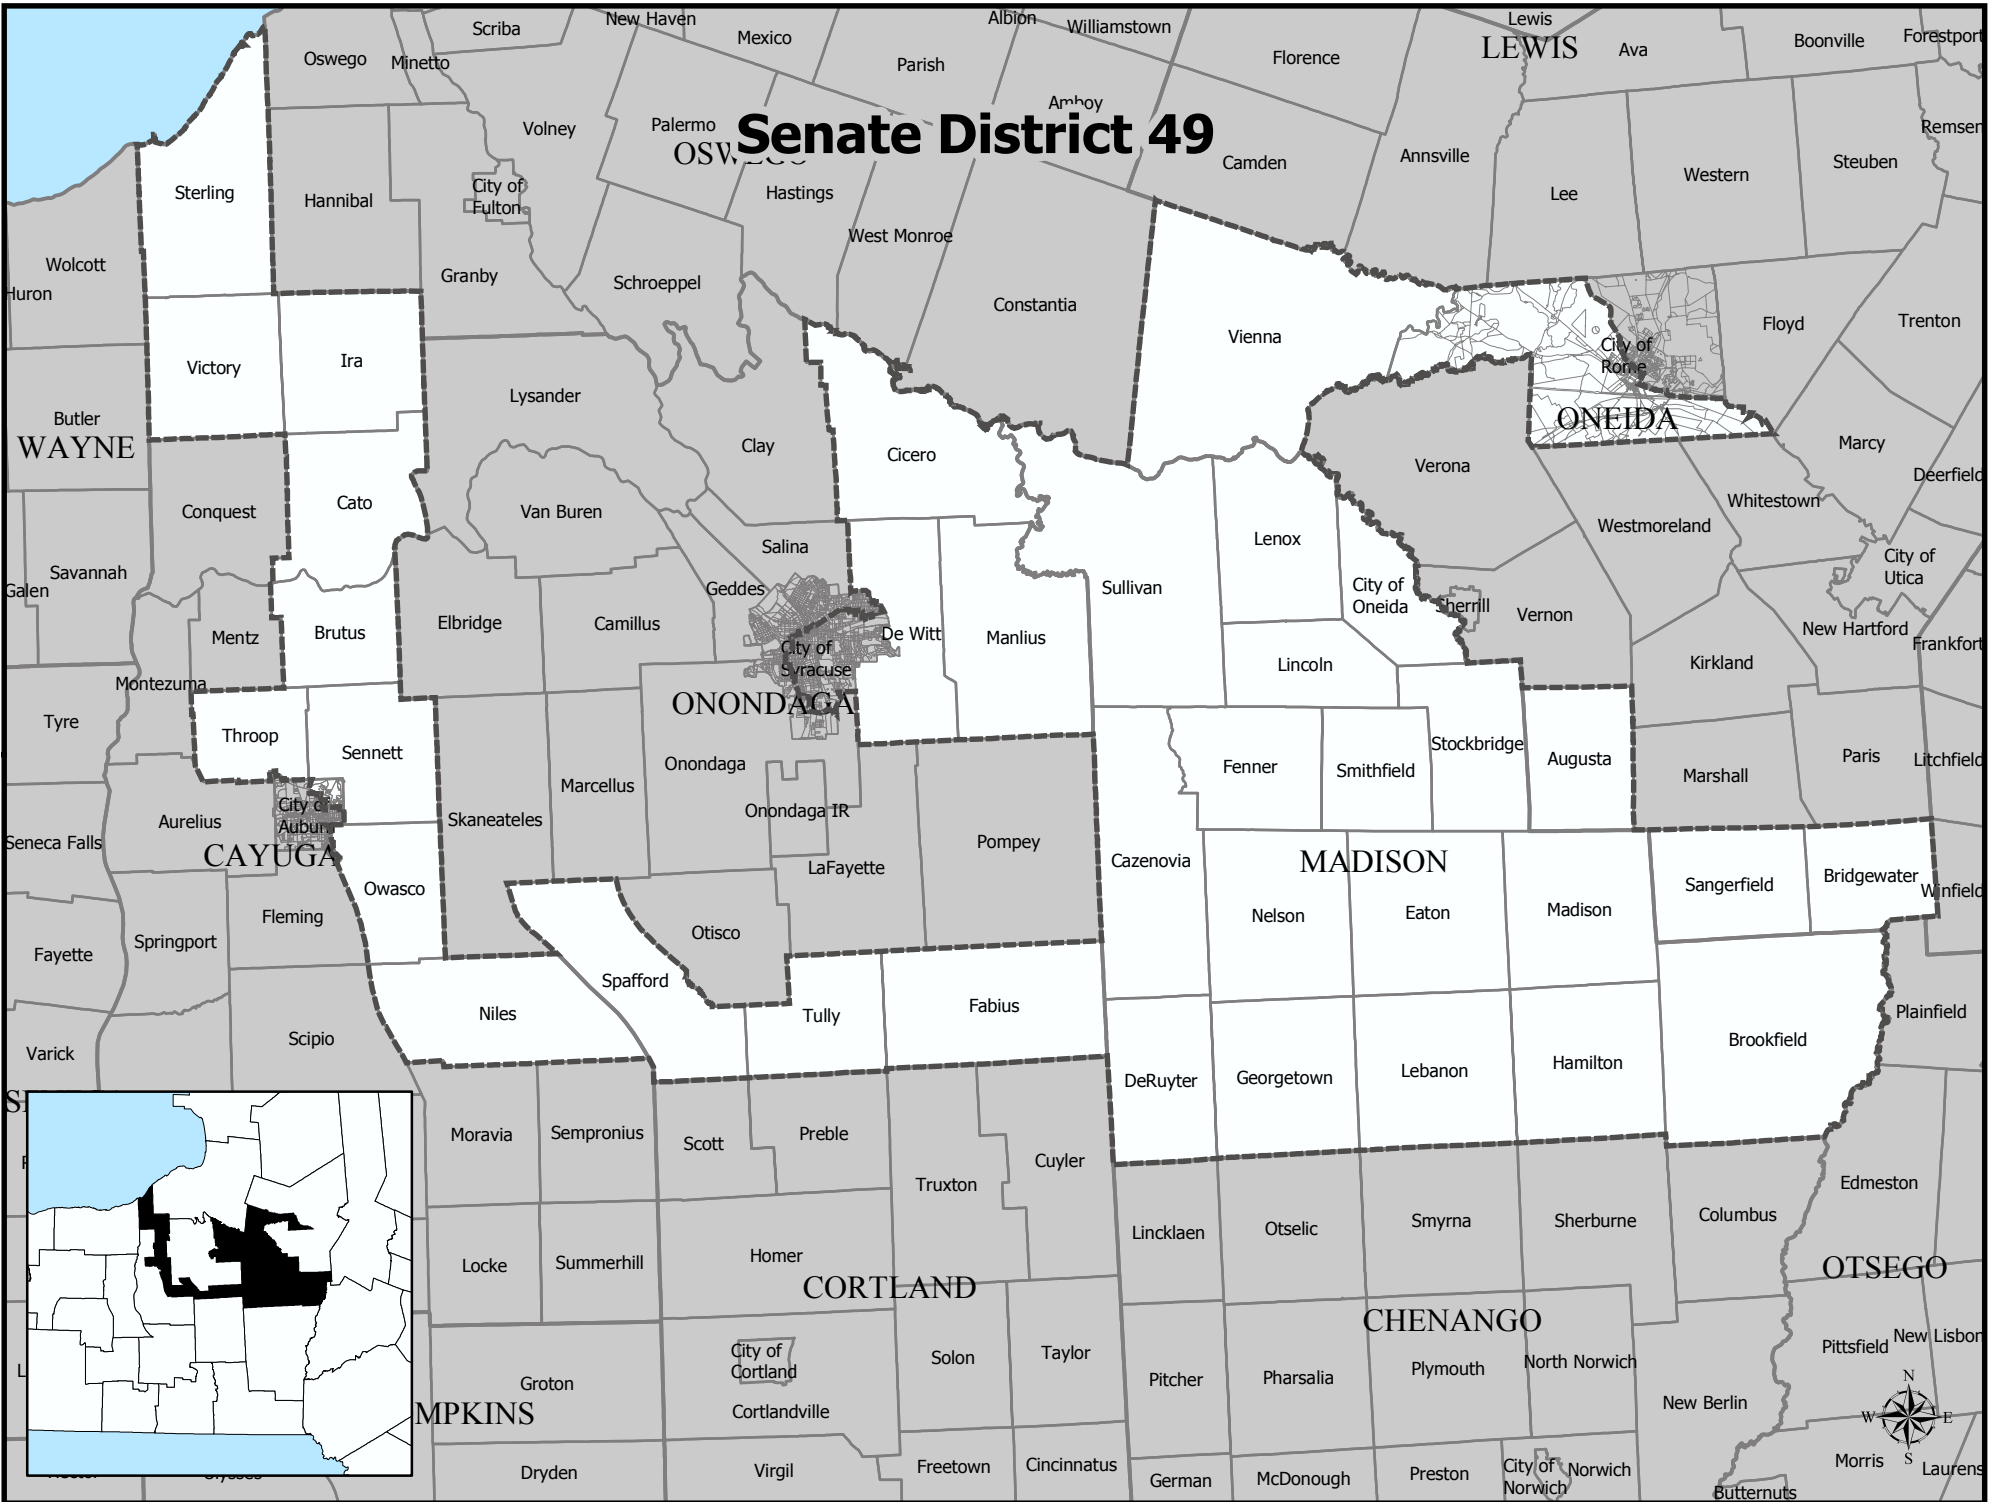

Senate District 49

Senate District 49

Total Population : 291,303
Deviation : -14,769
Dev. Percentage : -4.83

	NH White	NH Black	Hispanic	NH Amer Ind	NH Asian	NH Multi	NH Other
Total	239,639	32,966	7,422	1,441	5,153	4,277	405
Total %	82.26	11.32	2.55	0.49	1.77	1.47	0.14
Total18+	184,053	21,356	4,862	1,043	4,059	2,246	241
Total18%	84.48	9.80	2.23	0.48	1.86	1.03	0.11