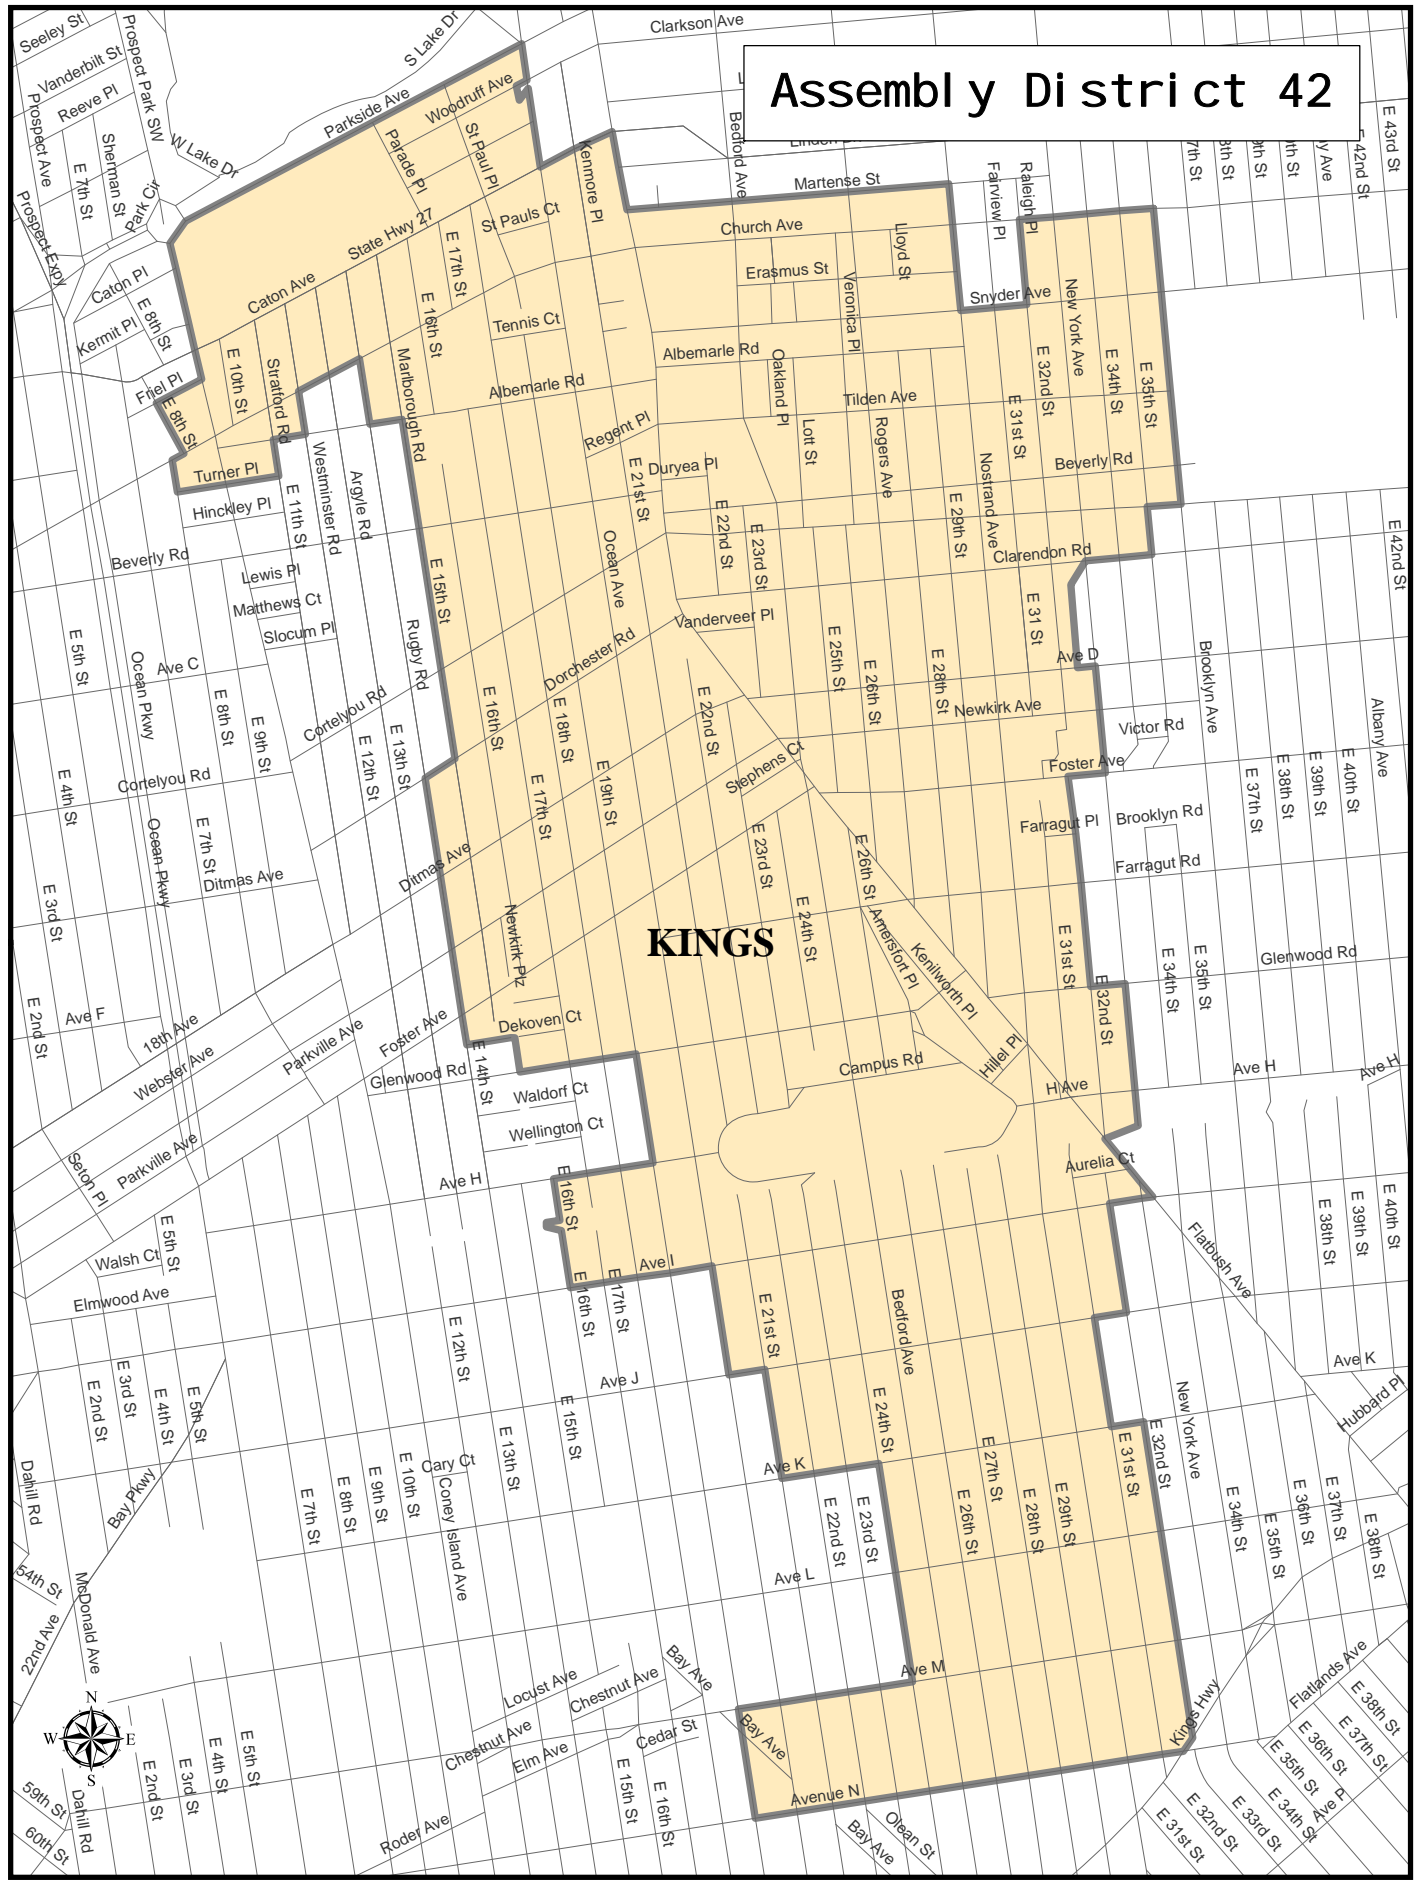

Assembly District 42

KINGS

Assembly District 42

Adjusted Total Population : 124,252
Deviation : -4,837
Deviation Percentage : -3.75

	NH White	NH Black	Hispanic	NH Asian	NH Amlnd	NH Hwn	NH Multi	NH Other	Unknown
Total	19,489	76,560	20,440	4,795	313	35	2,032	586	2
% of Total	15.69	61.62	16.45	3.86	0.25	0.03	1.64	0.47	0.00
Total 18+	14,462	58,730	14,452	3,659	193	32	1,524	427	2
% of 18+	15.47	62.83	15.46	3.91	0.21	0.03	1.63	0.46	0.00

Department Of Justice									
	NH White	NH Black	Hispanic	NH Asian	NH Amlnd	NH Hwn	NH Multi	NH Other	Unknown
Total	19,489	76,933	20,440	4,995	343	41	1,384	625	2
% of Total	15.69	61.92	16.45	4.02	0.28	0.03	1.11	0.50	0.00
Total 18+	14,462	58,946	14,452	3,801	220	38	1,102	458	2
% of 18+	15.47	63.06	15.46	4.07	0.24	0.04	1.18	0.49	0.00