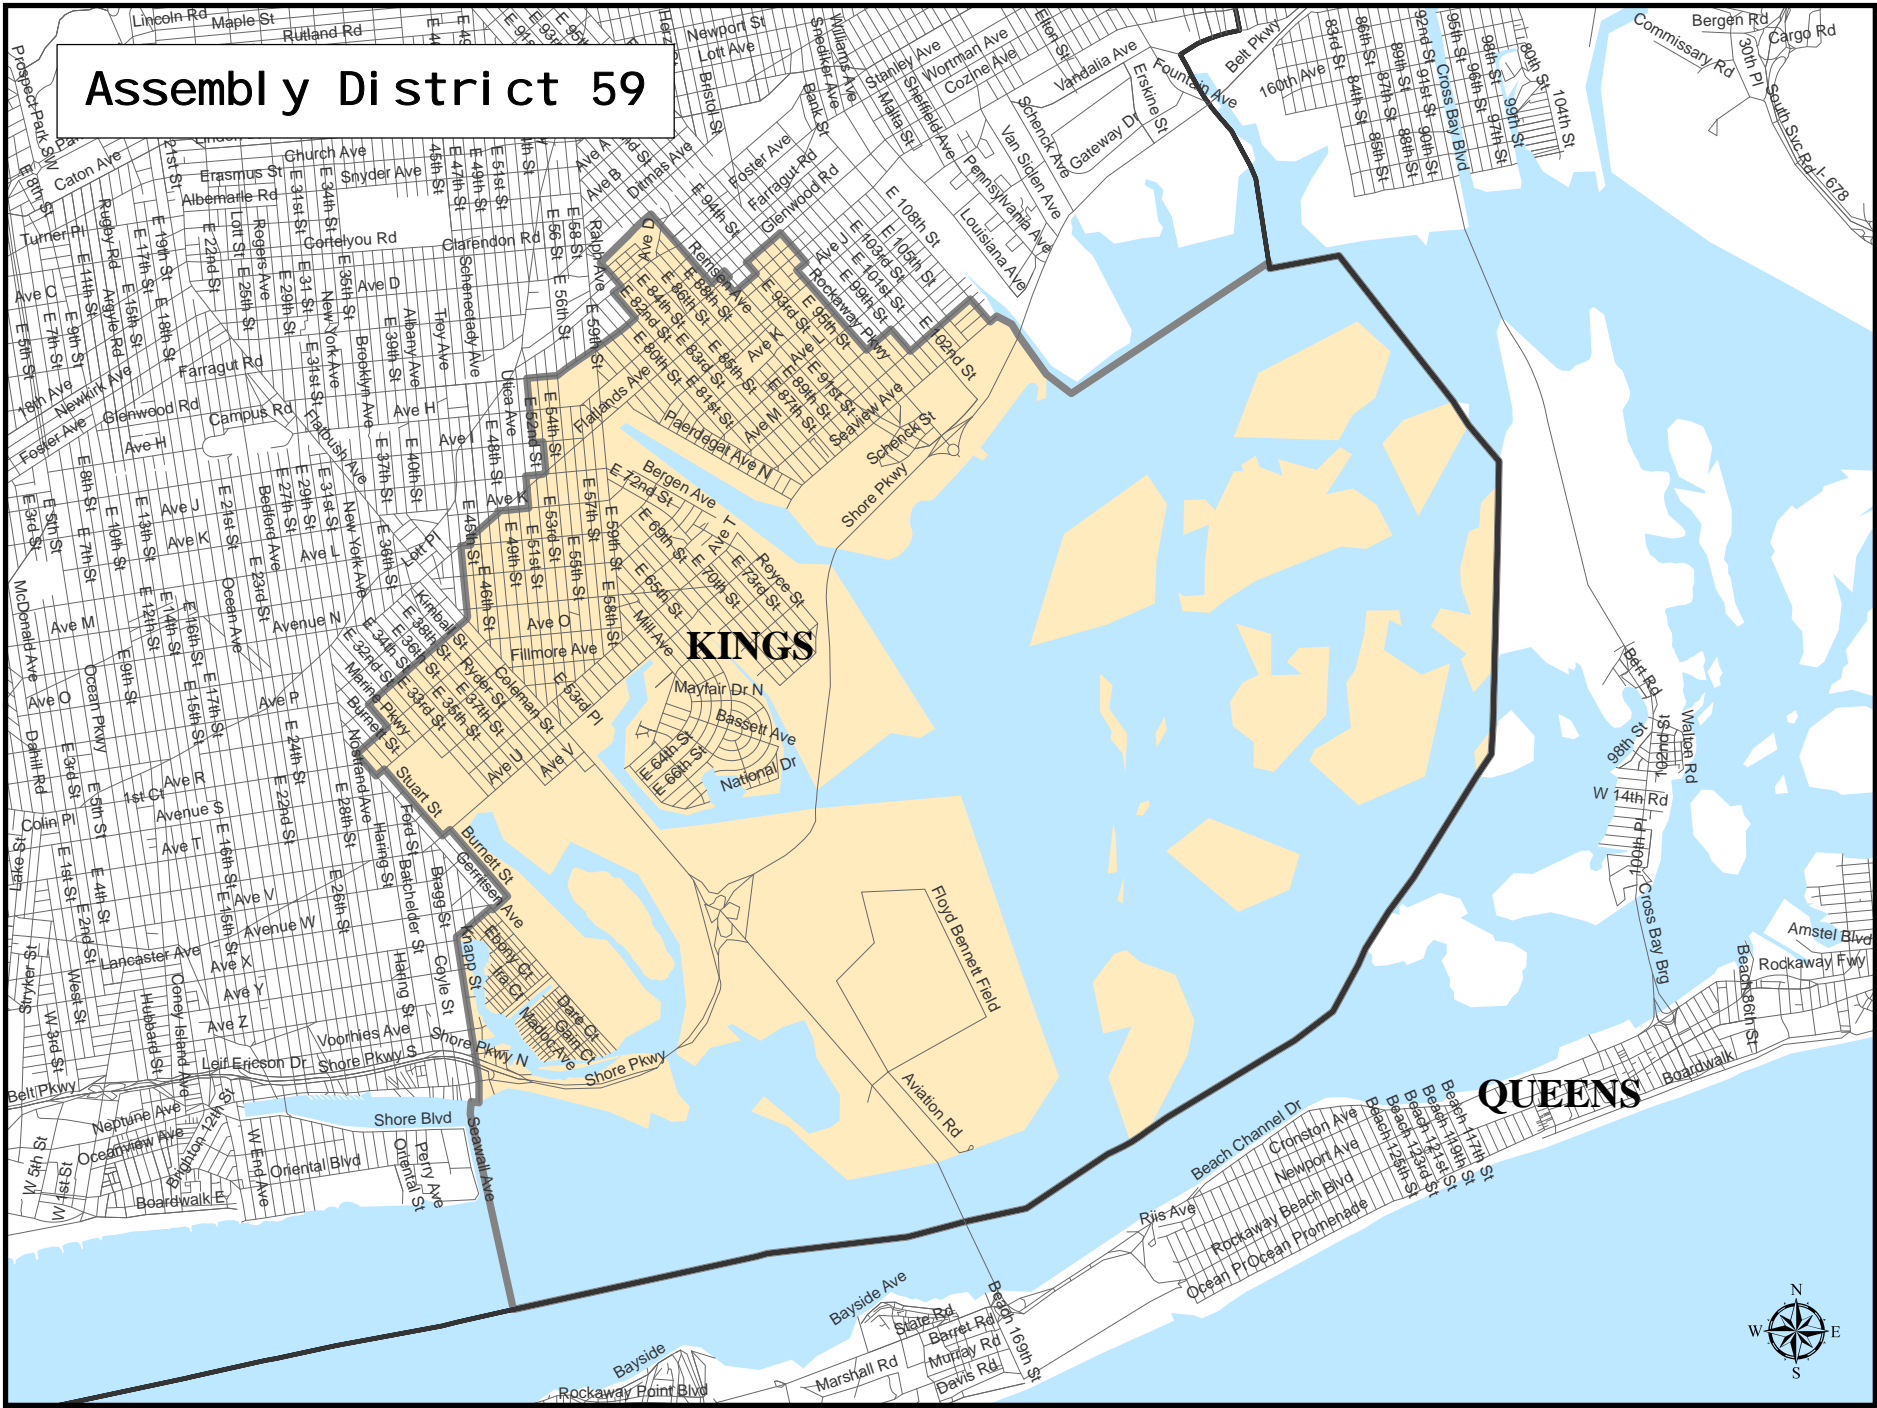

Assembly District 59

Assembly District 59

Adjusted Total Population : 124,235
Deviation : -4,854
Deviation Percentage : -3.76

	NH White	NH Black	Hispanic	NH Asian	NH Amlnd	NH Hwn	NH Multi	NH Other	Unknown
Total	39,918	67,314	10,019	4,439	211	25	1,828	479	2
% of Total	32.13	54.18	8.06	3.57	0.17	0.02	1.47	0.39	0.00
Total 18+	32,562	50,118	7,101	3,499	143	20	1,234	345	2
% of 18+	34.27	52.74	7.47	3.68	0.15	0.02	1.30	0.36	0.00