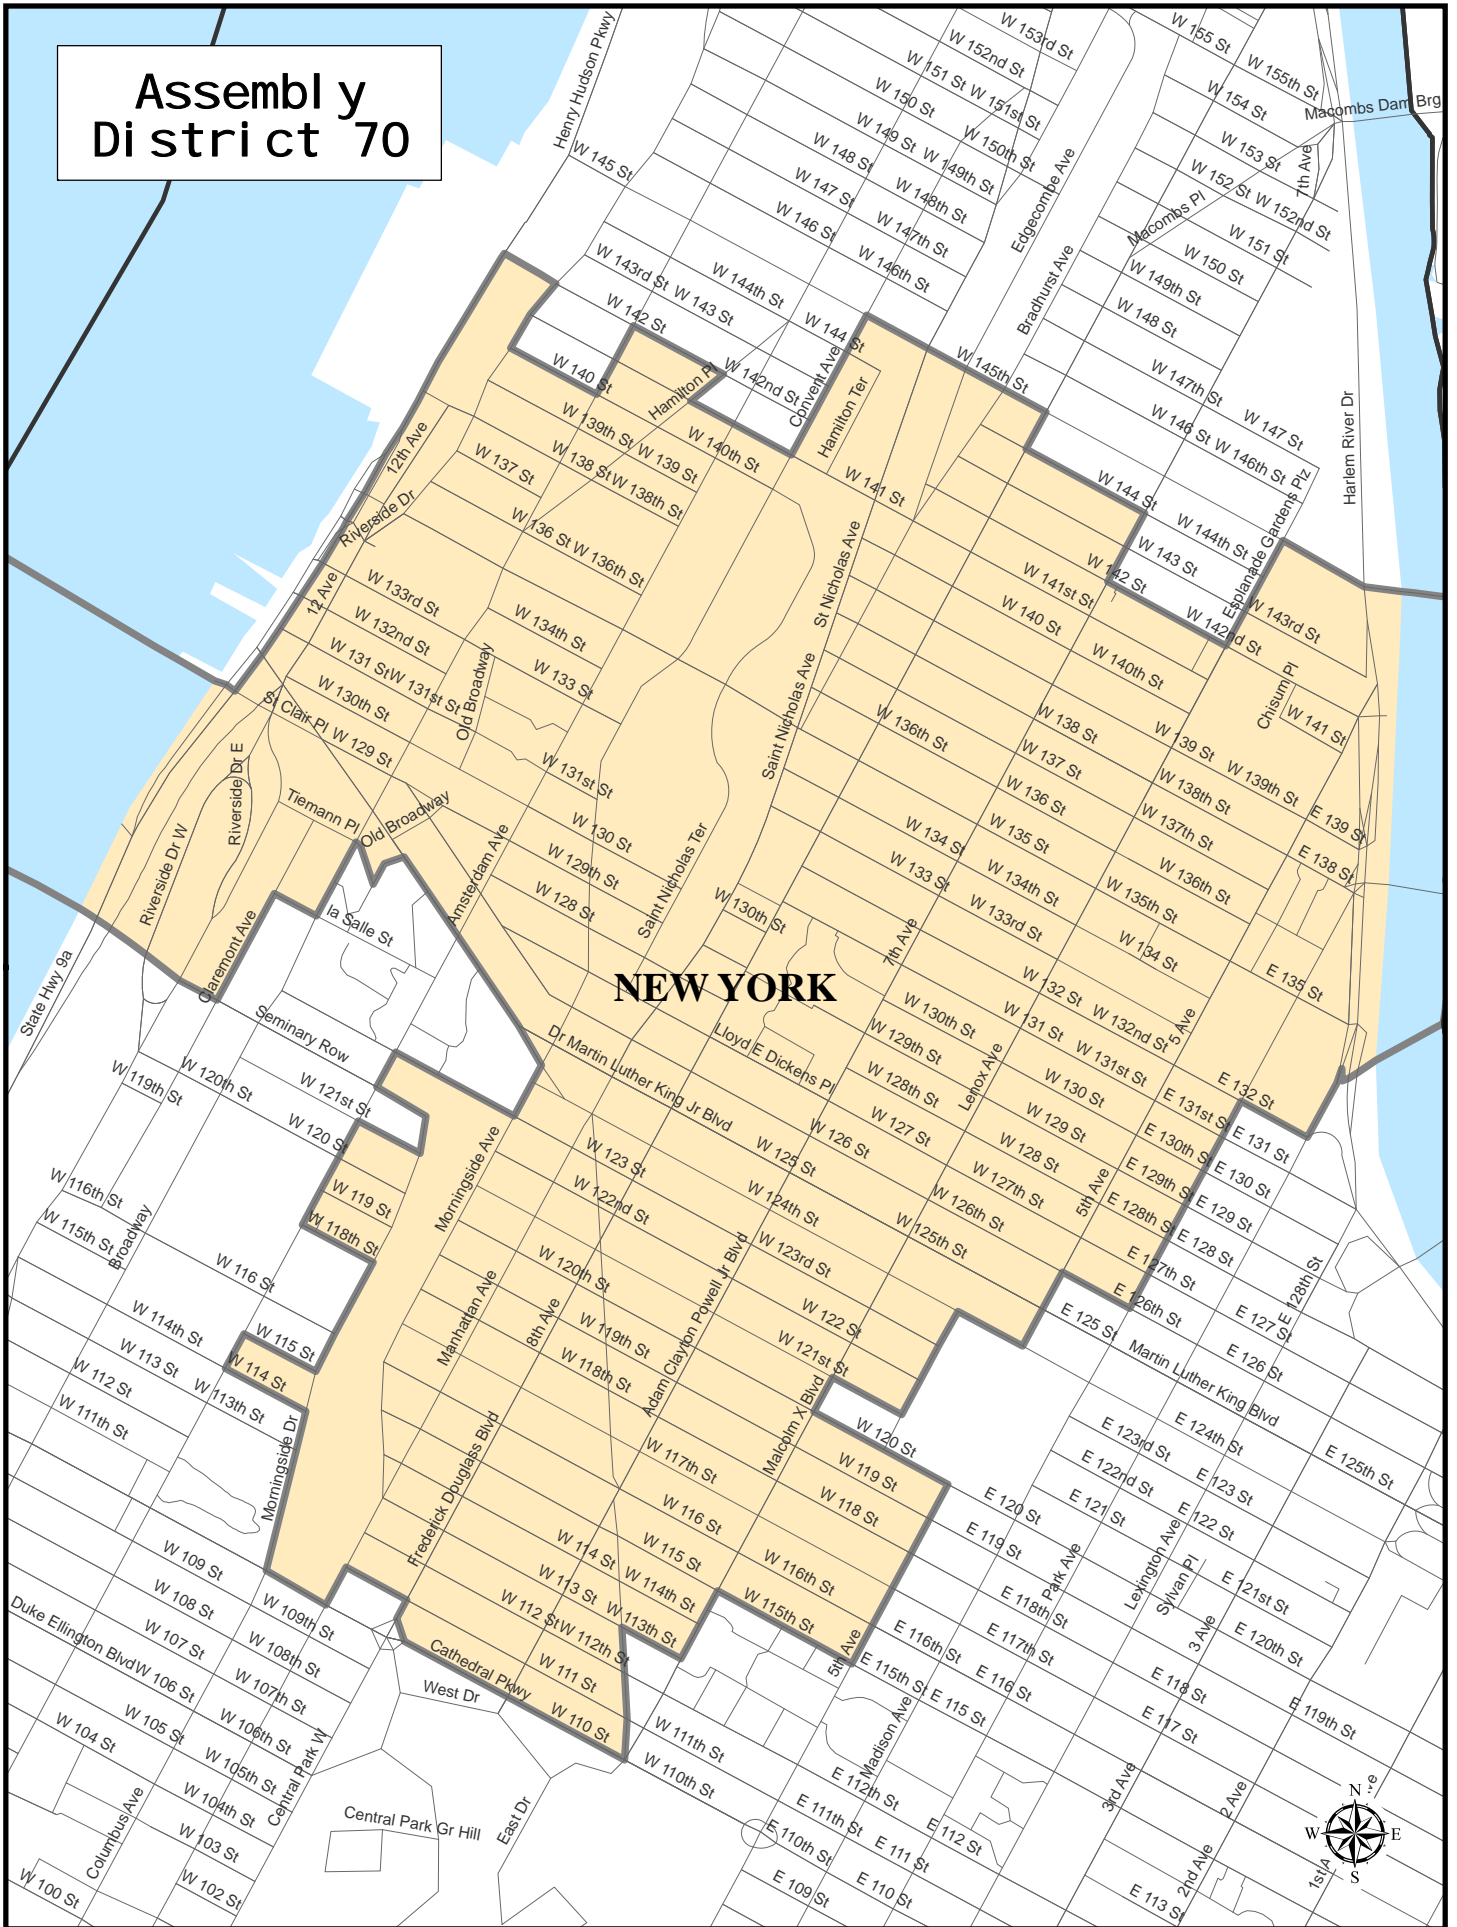

Assembly District 70

NEW YORK

Assembly District 70

Adjusted Total Population : 132,451
Deviation : 3,362
Deviation Percentage : 2.60

	NH White	NH Black	Hispanic	NH Asian	NH Amlnd	NH Hwn	NH Multi	NH Other	Unknown
Total	16,705	68,086	39,566	4,369	407	52	2,810	453	3
% of Total	12.61	51.40	29.87	3.30	0.31	0.04	2.12	0.34	0.00
Total 18+	15,061	54,560	29,144	3,961	318	44	2,053	321	3
% of 18+	14.28	51.73	27.63	3.76	0.30	0.04	1.95	0.30	0.00