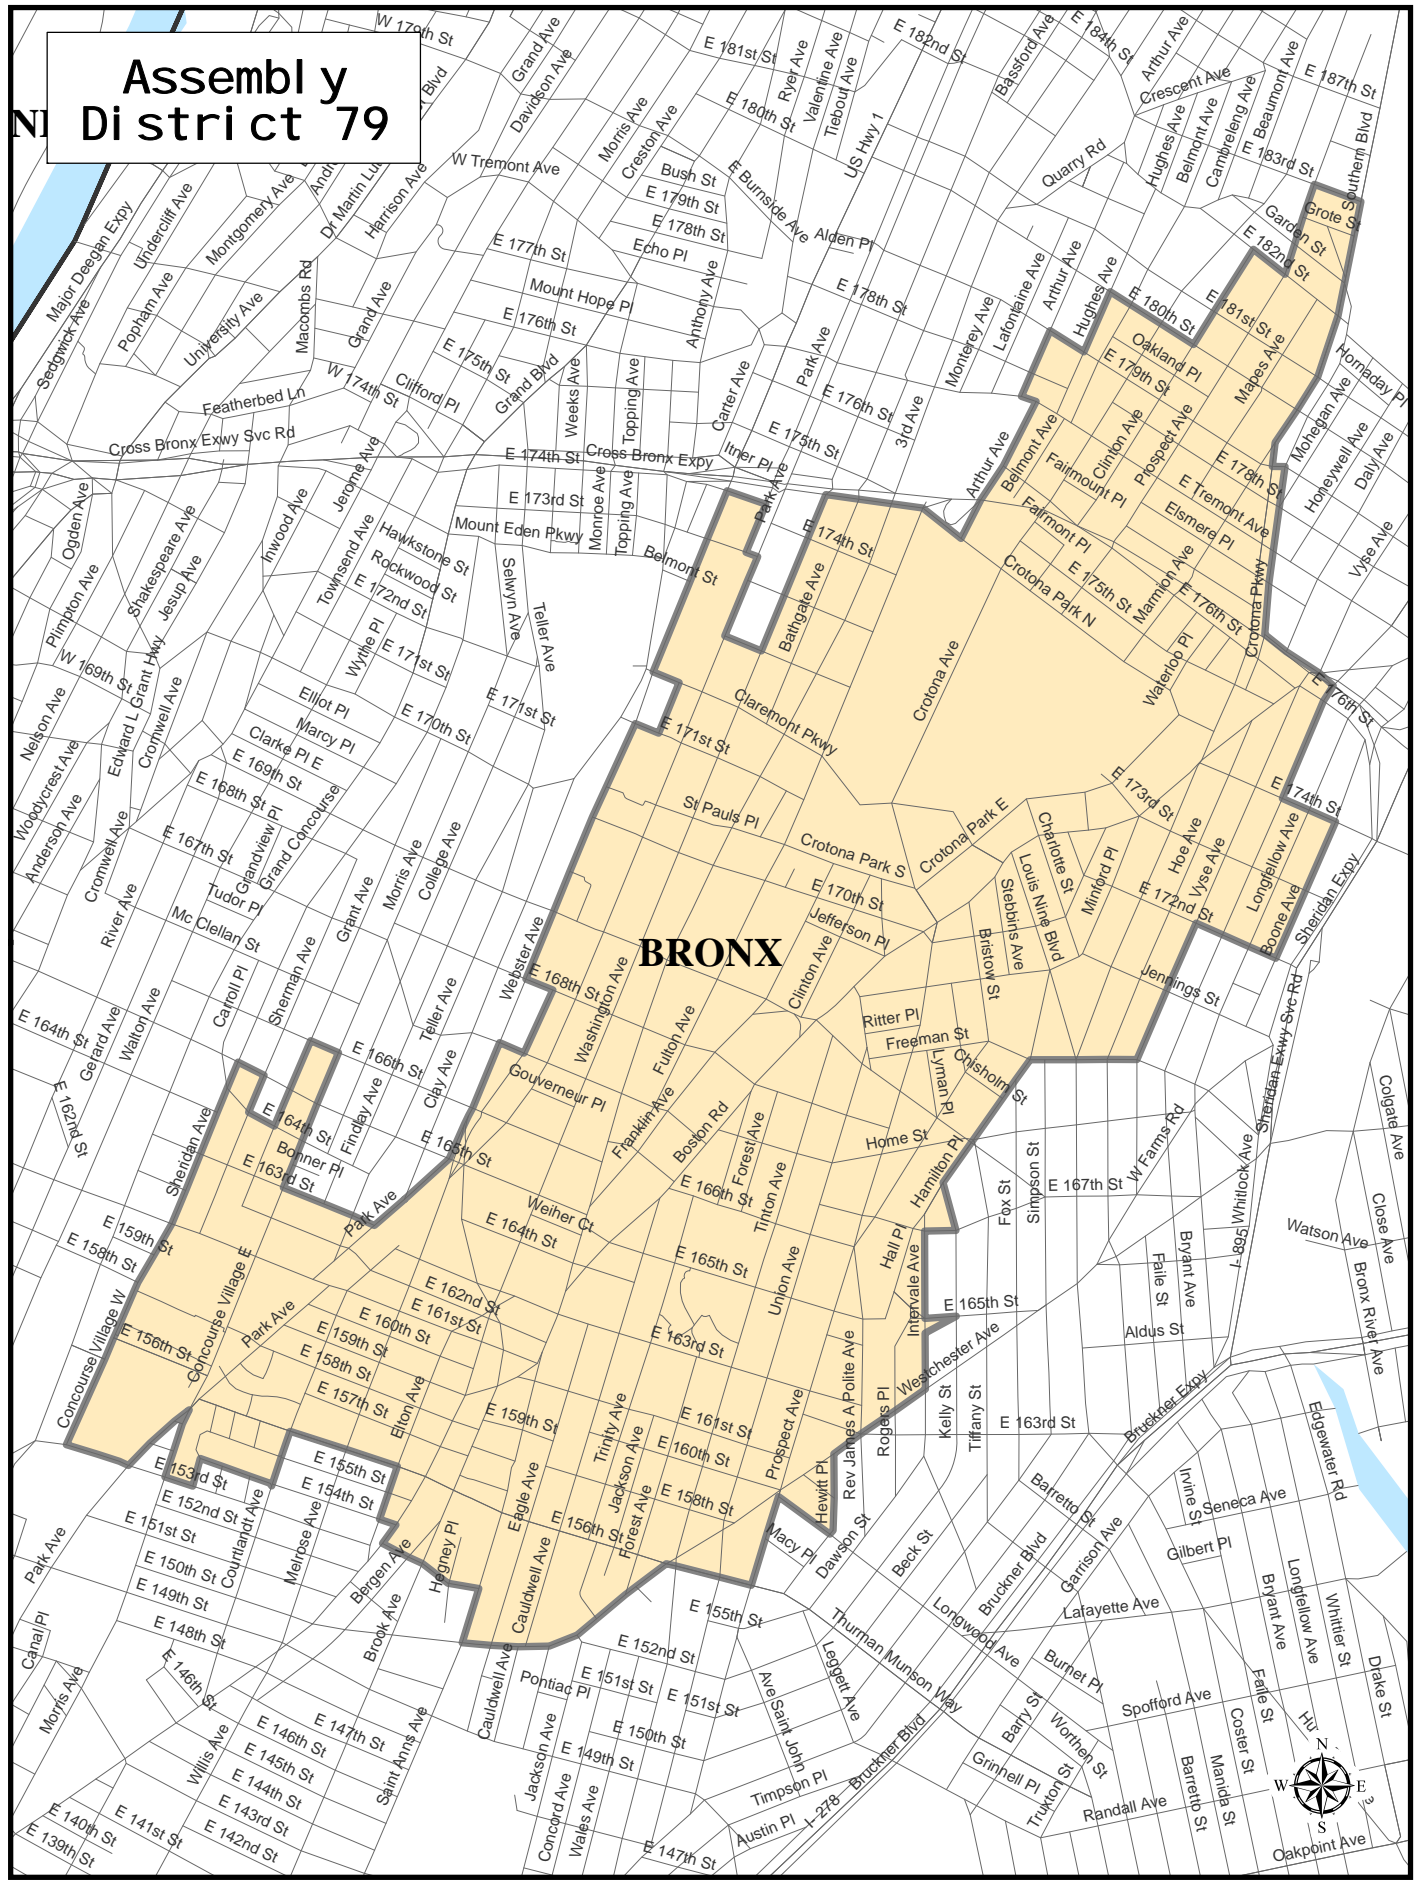

Assembly District 79

BRONX

Assembly District 79

Adjusted Total Population : 126,433
Deviation : -2,656
Deviation Percentage : -2.06

	NH White	NH Black	Hispanic	NH Asian	NH Amlnd	NH Hwn	NH Multi	NH Other	Unknown
Total	1,516	49,146	73,342	633	326	26	1,077	365	2
% of Total	1.20	38.87	58.01	0.50	0.26	0.02	0.85	0.29	0.00
Total 18+	1,182	34,664	49,838	505	204	19	742	204	2
% of 18+	1.35	39.68	57.05	0.58	0.23	0.02	0.85	0.23	0.00