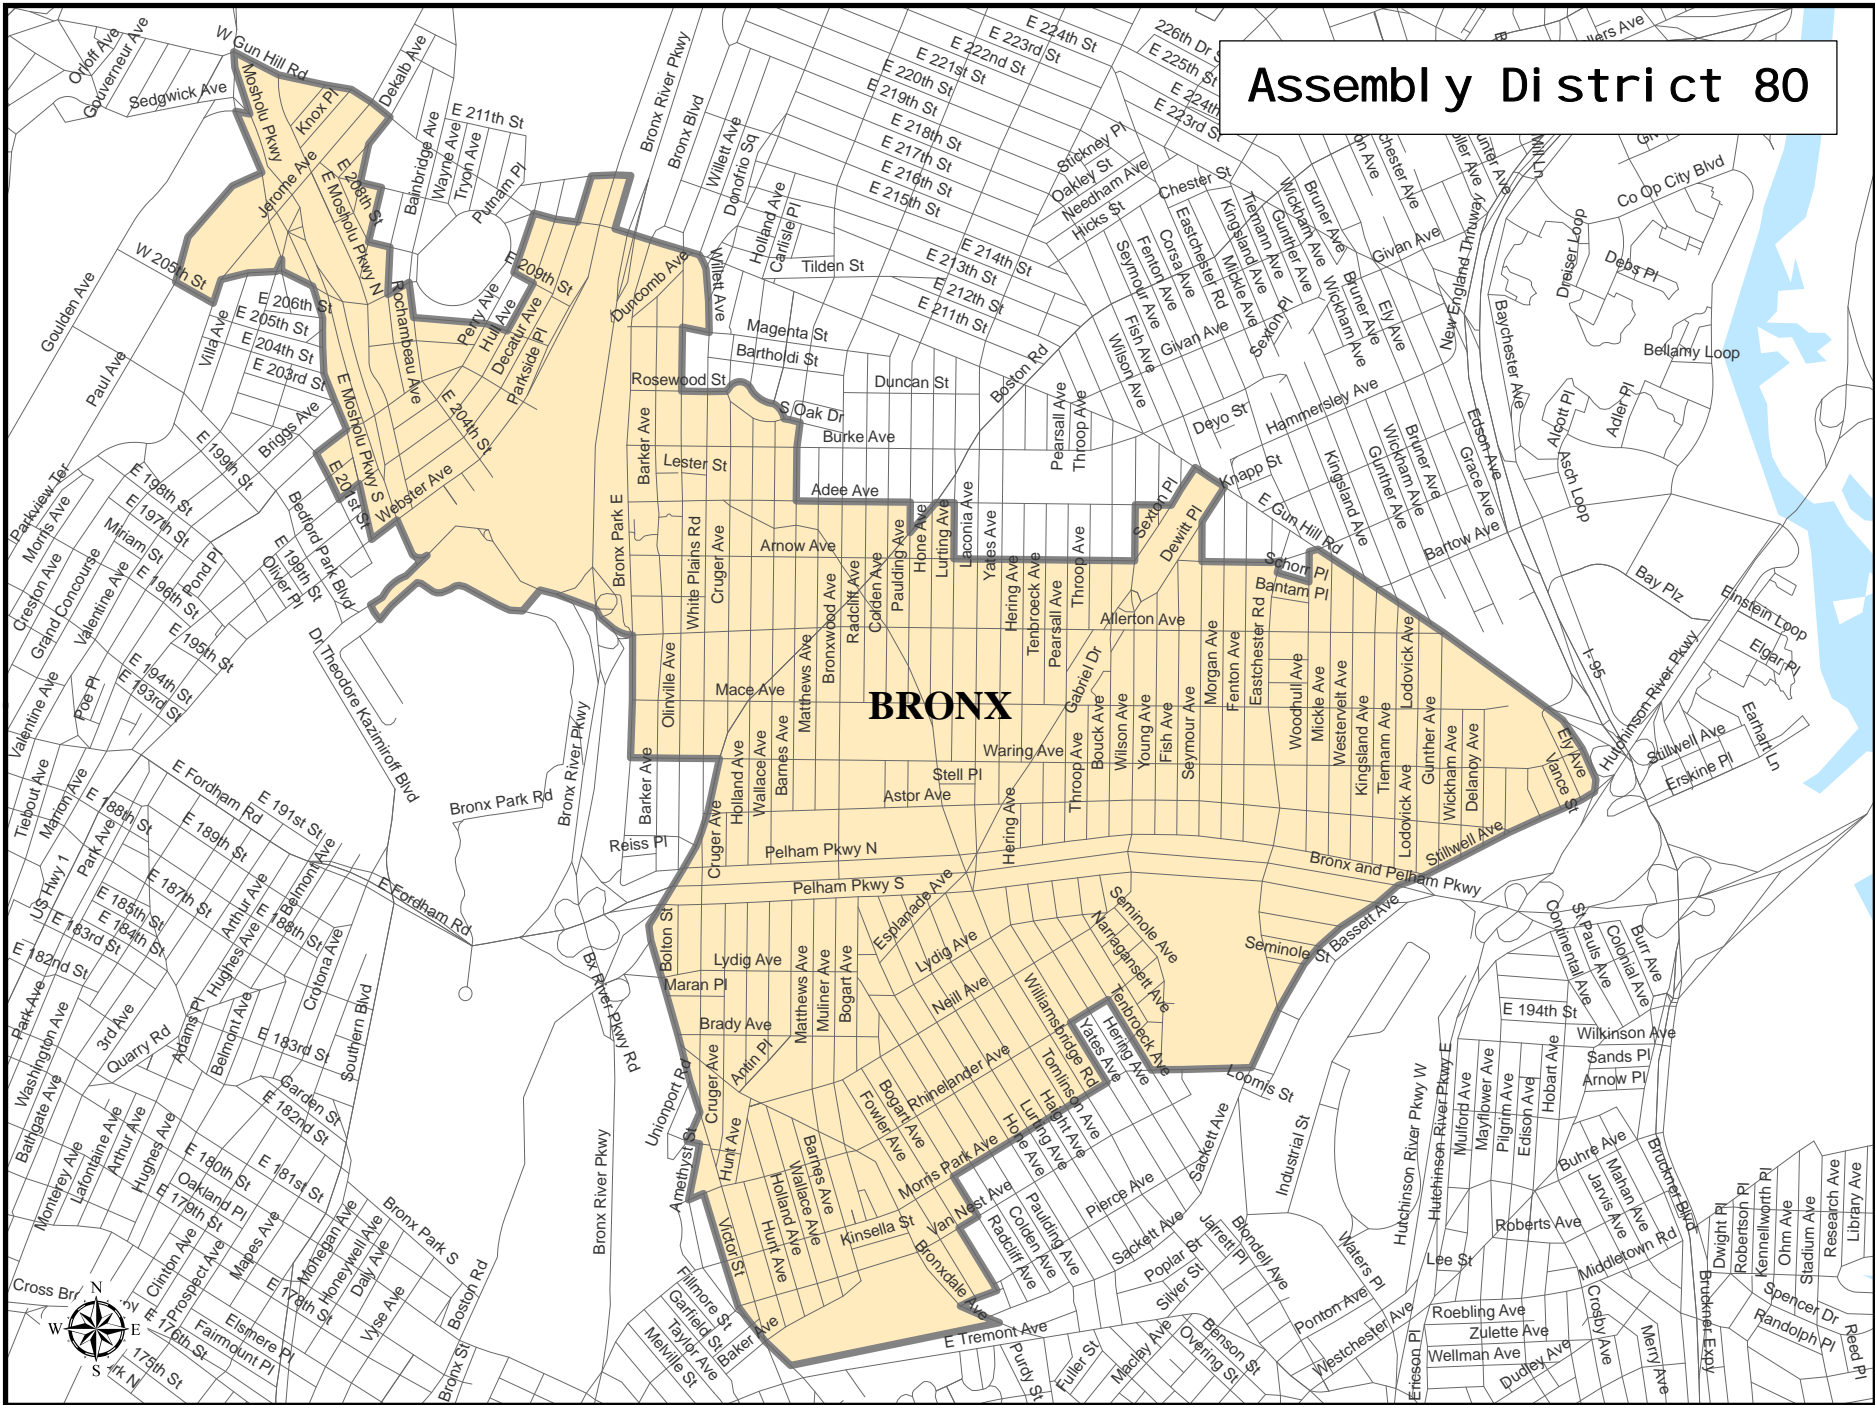

Assembly District 80

BRONX

Assembly District 80

Adjusted Total Population : 126,409
Deviation : -2,680
Deviation Percentage : -2.08

	NH White	NH Black	Hispanic	NH Asian	NH Amlnd	NH Hwn	NH Multi	NH Other	Unknown
Total	29,094	26,998	56,822	10,506	305	29	1,803	851	1
% of Total	23.02	21.36	44.95	8.31	0.24	0.02	1.43	0.67	0.00
Total 18+	24,741	20,794	40,515	7,903	186	22	1,288	587	1
% of 18+	25.76	21.65	42.19	8.23	0.19	0.02	1.34	0.61	0.00

Department Of Justice									
	NH White	NH Black	Hispanic	NH Asian	NH Amlnd	NH Hwn	NH Multi	NH Other	Unknown
Total	29,094	27,311	56,822	10,857	343	44	969	968	1
% of Total	23.02	21.61	44.95	8.59	0.27	0.03	0.77	0.77	0.00
Total 18+	24,741	20,982	40,515	8,121	214	35	757	671	1
% of 18+	25.76	21.85	42.19	8.46	0.22	0.04	0.79	0.70	0.00

NOTE: For a description of field names and Department of Justice definitions, please refer to the documentation above the district listing.