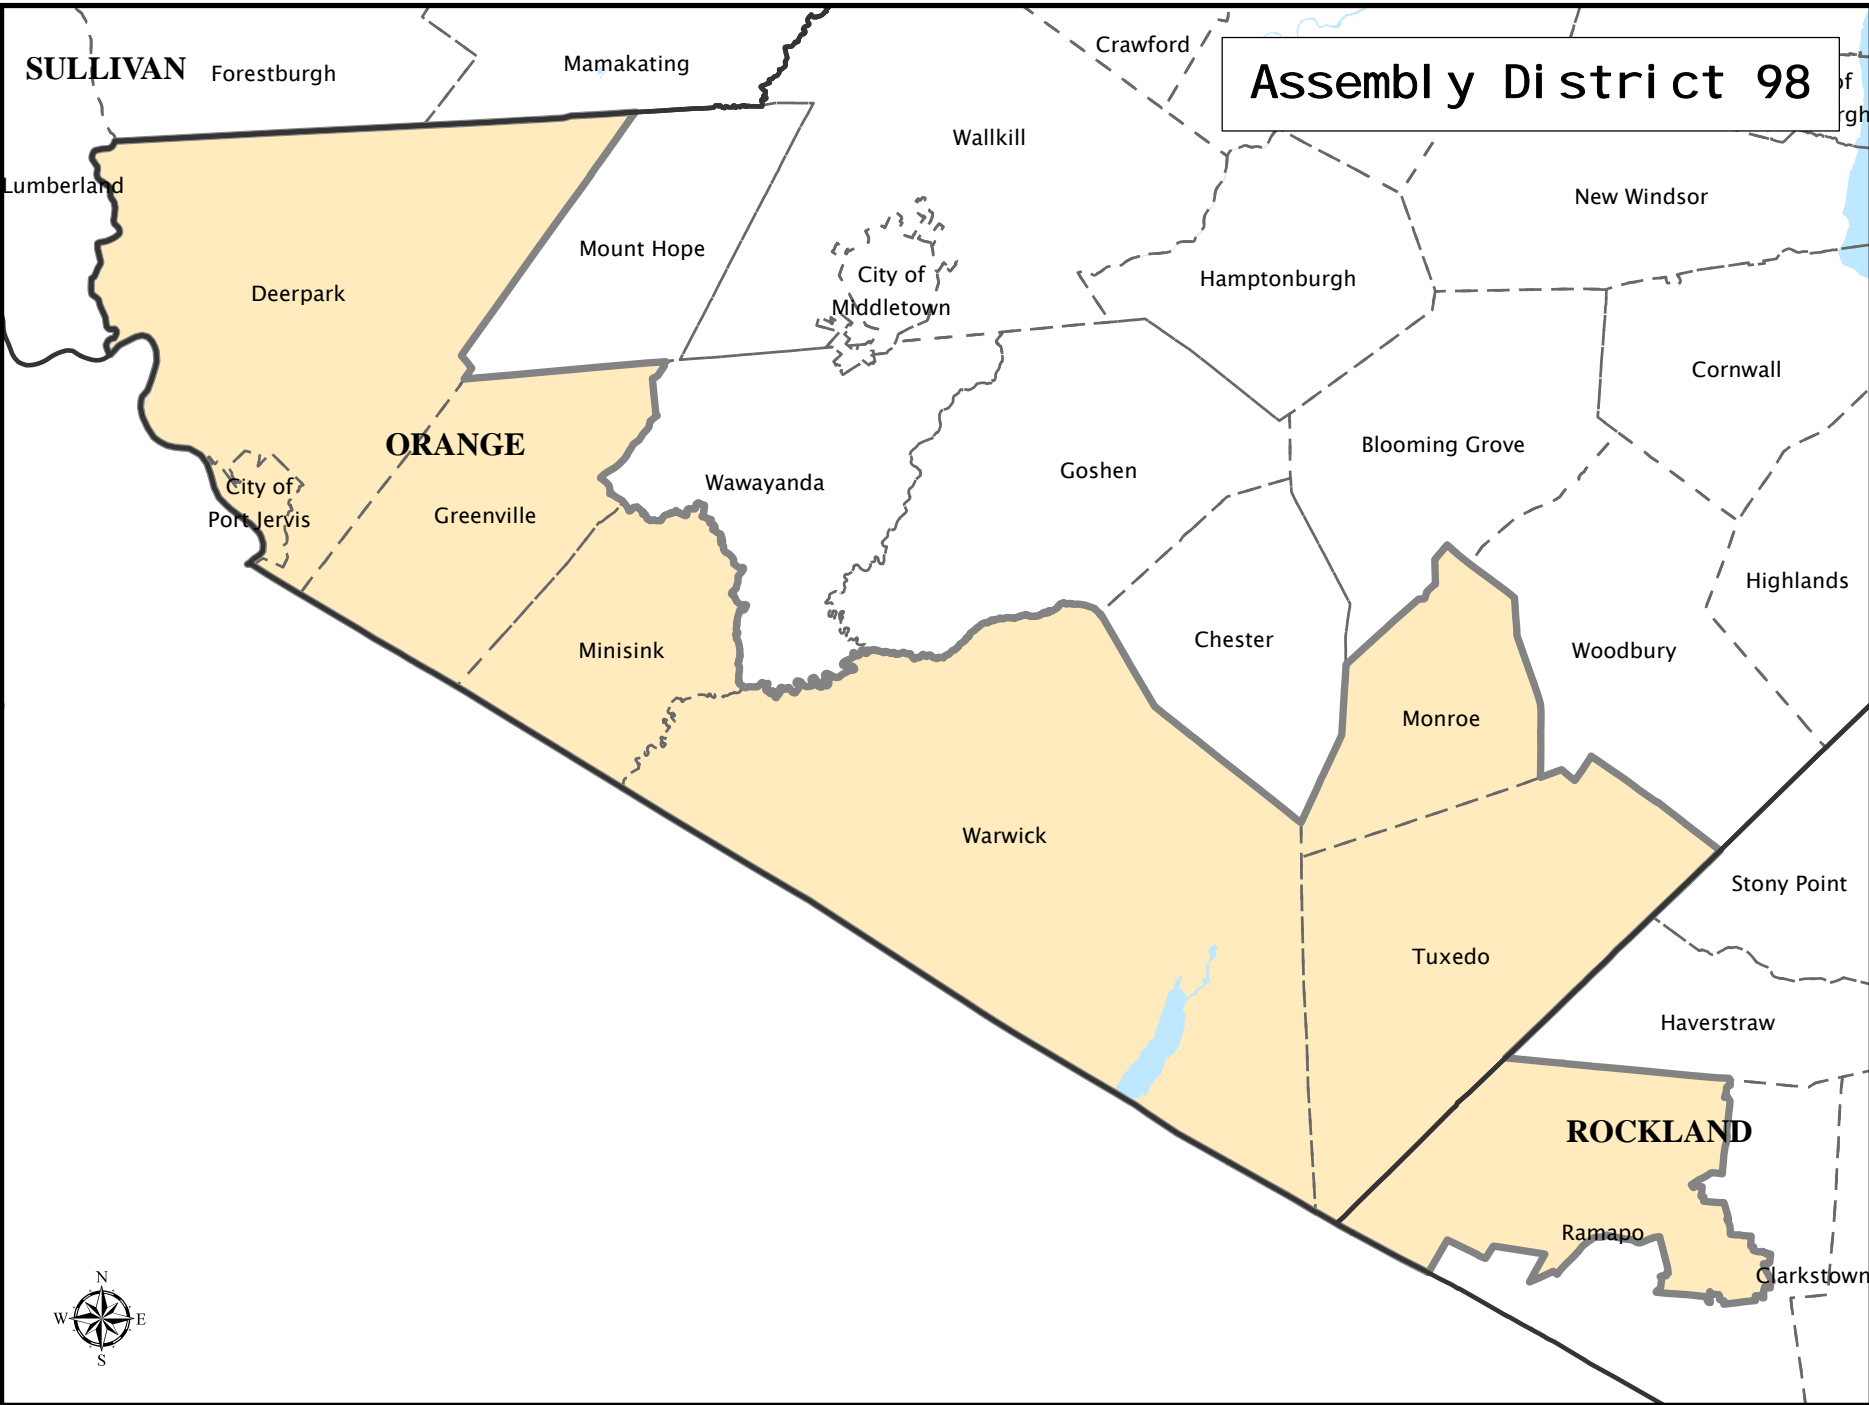

Assembly District 98

Assembly District 98

Adjusted Total Population : 132,595
Deviation : 3,506
Deviation Percentage : 2.72

	NH White	NH Black	Hispanic	NH Asian	NH Amlnd	NH Hwn	NH Multi	NH Other	Unknown
Total	113,503	3,856	10,839	2,332	228	9	1,659	177	-8
% of Total	85.60	2.91	8.17	1.76	0.17	0.01	1.25	0.13	-0.01
Total 18+	73,436	2,790	6,940	1,659	173	7	801	101	-8
% of 18+	85.49	3.25	8.08	1.93	0.20	0.01	0.93	0.12	-0.01

Department Of Justice									
	NH White	NH Black	Hispanic	NH Asian	NH Amlnd	NH Hwn	NH Multi	NH Other	Unknown
Total	113,503	4,422	10,839	2,721	470	28	362	258	-8
% of Total	85.60	3.33	8.17	2.05	0.35	0.02	0.27	0.19	-0.01
Total 18+	73,436	3,005	6,940	1,798	345	16	226	141	-8
% of 18+	85.49	3.50	8.08	2.09	0.40	0.02	0.26	0.16	-0.01