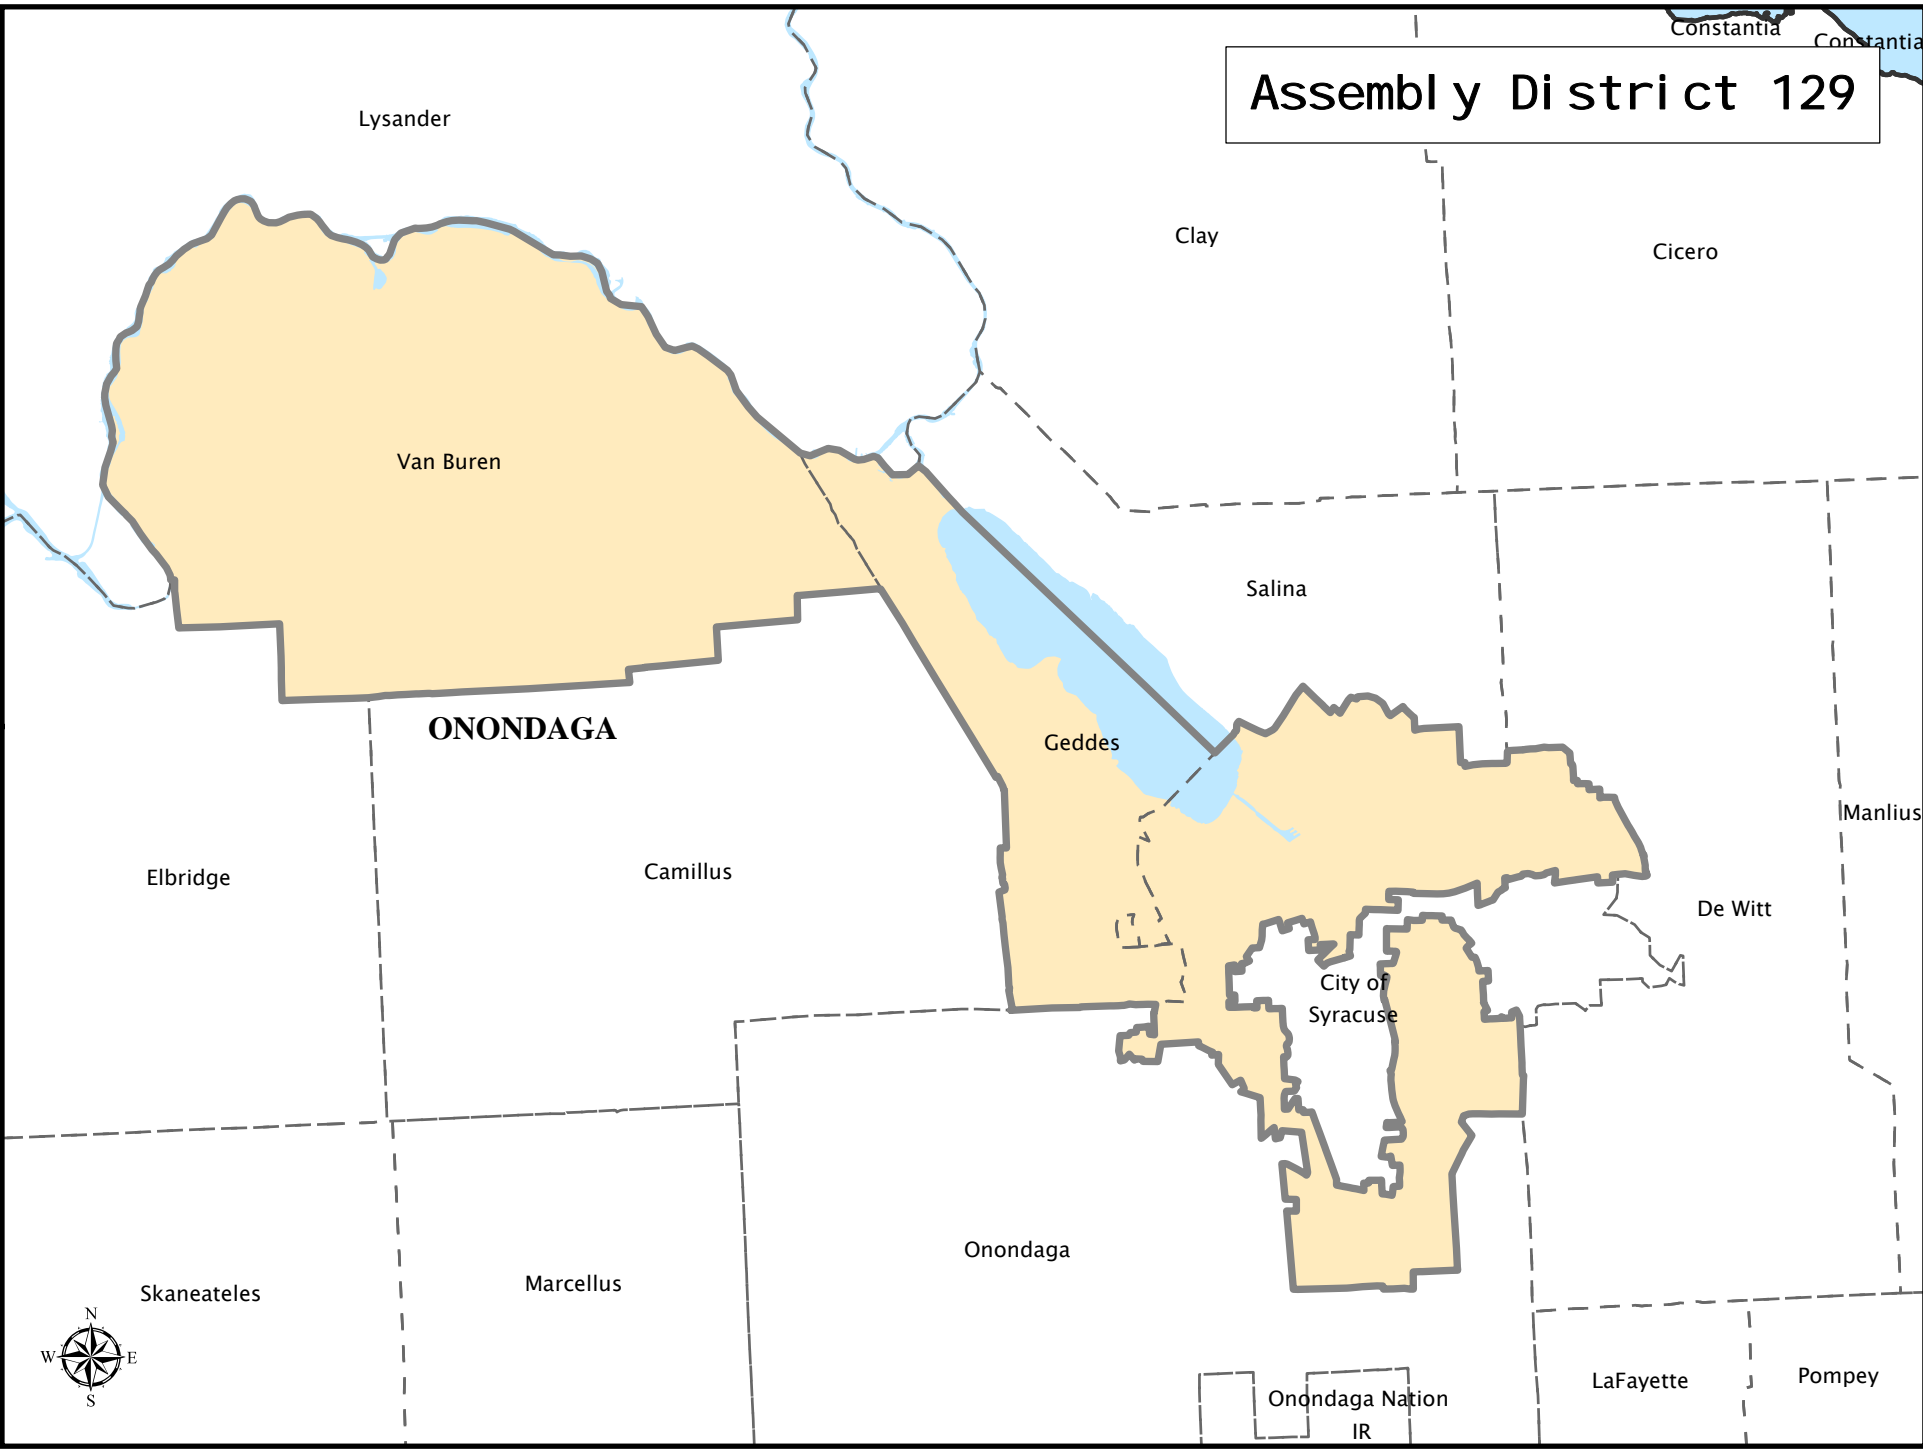

Assembly District 129

Assembly District 129

Adjusted Total Population : 130,039
Deviation : 950
Deviation Percentage : 0.74

	NH White	NH Black	Hispanic	NH Asian	NH Amlnd	NH Hwn	NH Multi	NH Other	Unknown
Total	91,984	17,350	7,440	7,257	1,193	31	4,561	220	3
% of Total	70.74	13.34	5.72	5.58	0.92	0.02	3.51	0.17	0.00
Total 18+	78,465	11,990	4,836	5,779	928	25	2,137	136	3
% of 18+	75.23	11.50	4.64	5.54	0.89	0.02	2.05	0.13	0.00

Department Of Justice									
	NH White	NH Black	Hispanic	NH Asian	NH Amlnd	NH Hwn	NH Multi	NH Other	Unknown
Total	91,984	19,537	7,440	7,820	2,051	78	855	271	3
% of Total	70.74	15.02	5.72	6.01	1.58	0.06	0.66	0.21	0.00
Total 18+	78,465	12,667	4,836	6,165	1,454	61	473	175	3
% of 18+	75.23	12.14	4.64	5.91	1.39	0.06	0.45	0.17	0.00