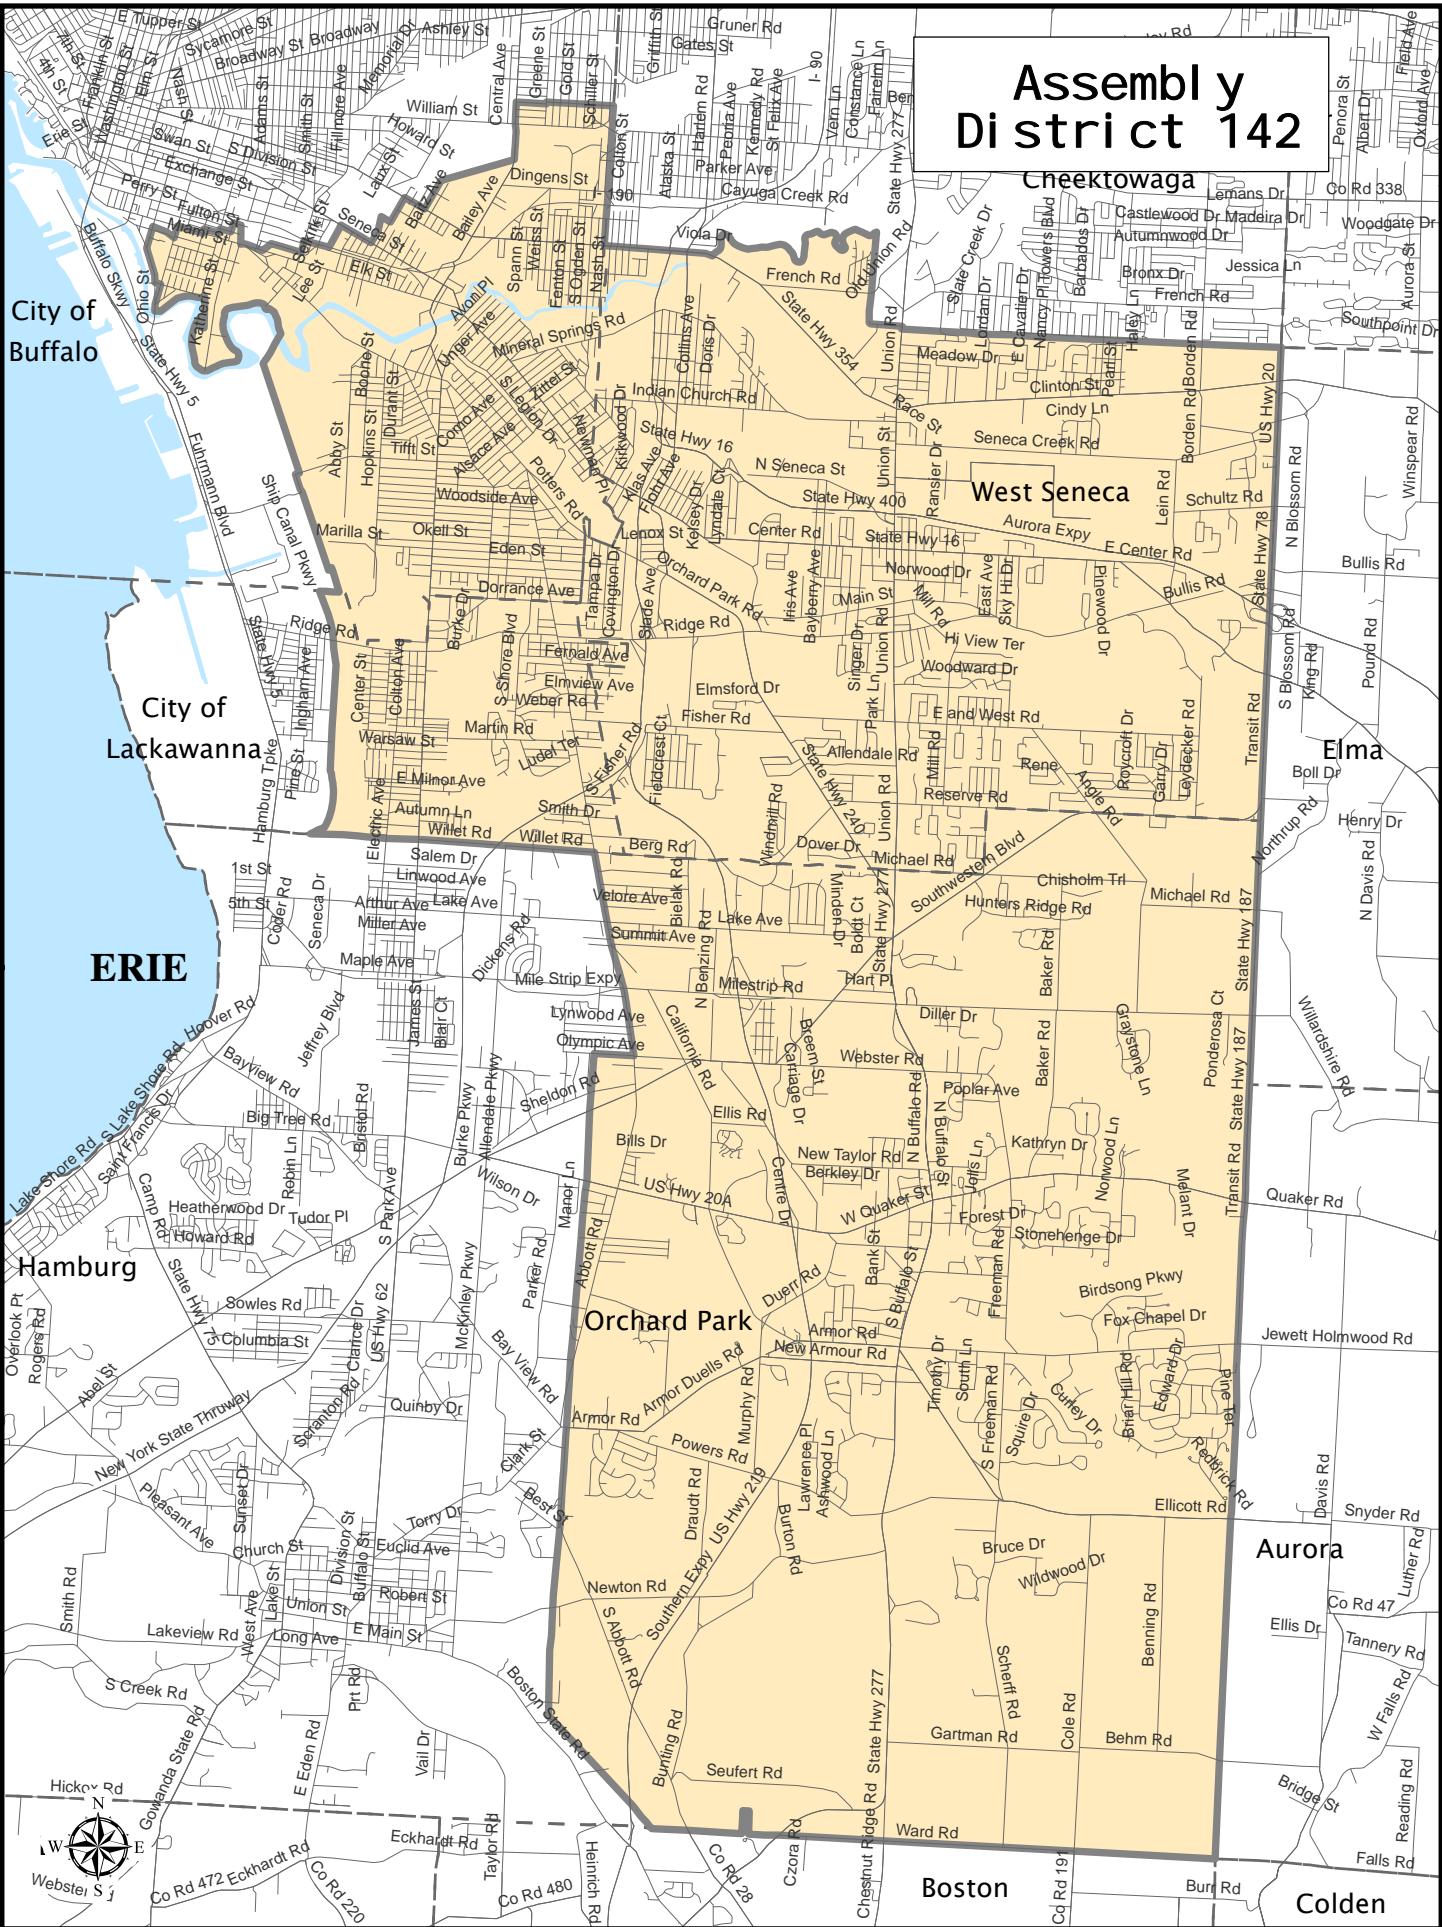

Assembly District 142

Assembly District 142

Adjusted Total Population : 130,668
Deviation : 1,579
Deviation Percentage : 1.22

	NH White	NH Black	Hispanic	NH Asian	NH Amlnd	NH Hwn	NH Multi	NH Other	Unknown
Total	119,604	2,626	5,356	1,017	427	20	1,531	87	0
% of Total	91.53	2.01	4.10	0.78	0.33	0.02	1.17	0.07	0.00
Total 18+	95,848	1,737	3,193	758	325	14	637	32	0
% of 18+	93.47	1.69	3.11	0.74	0.32	0.01	0.62	0.03	0.00