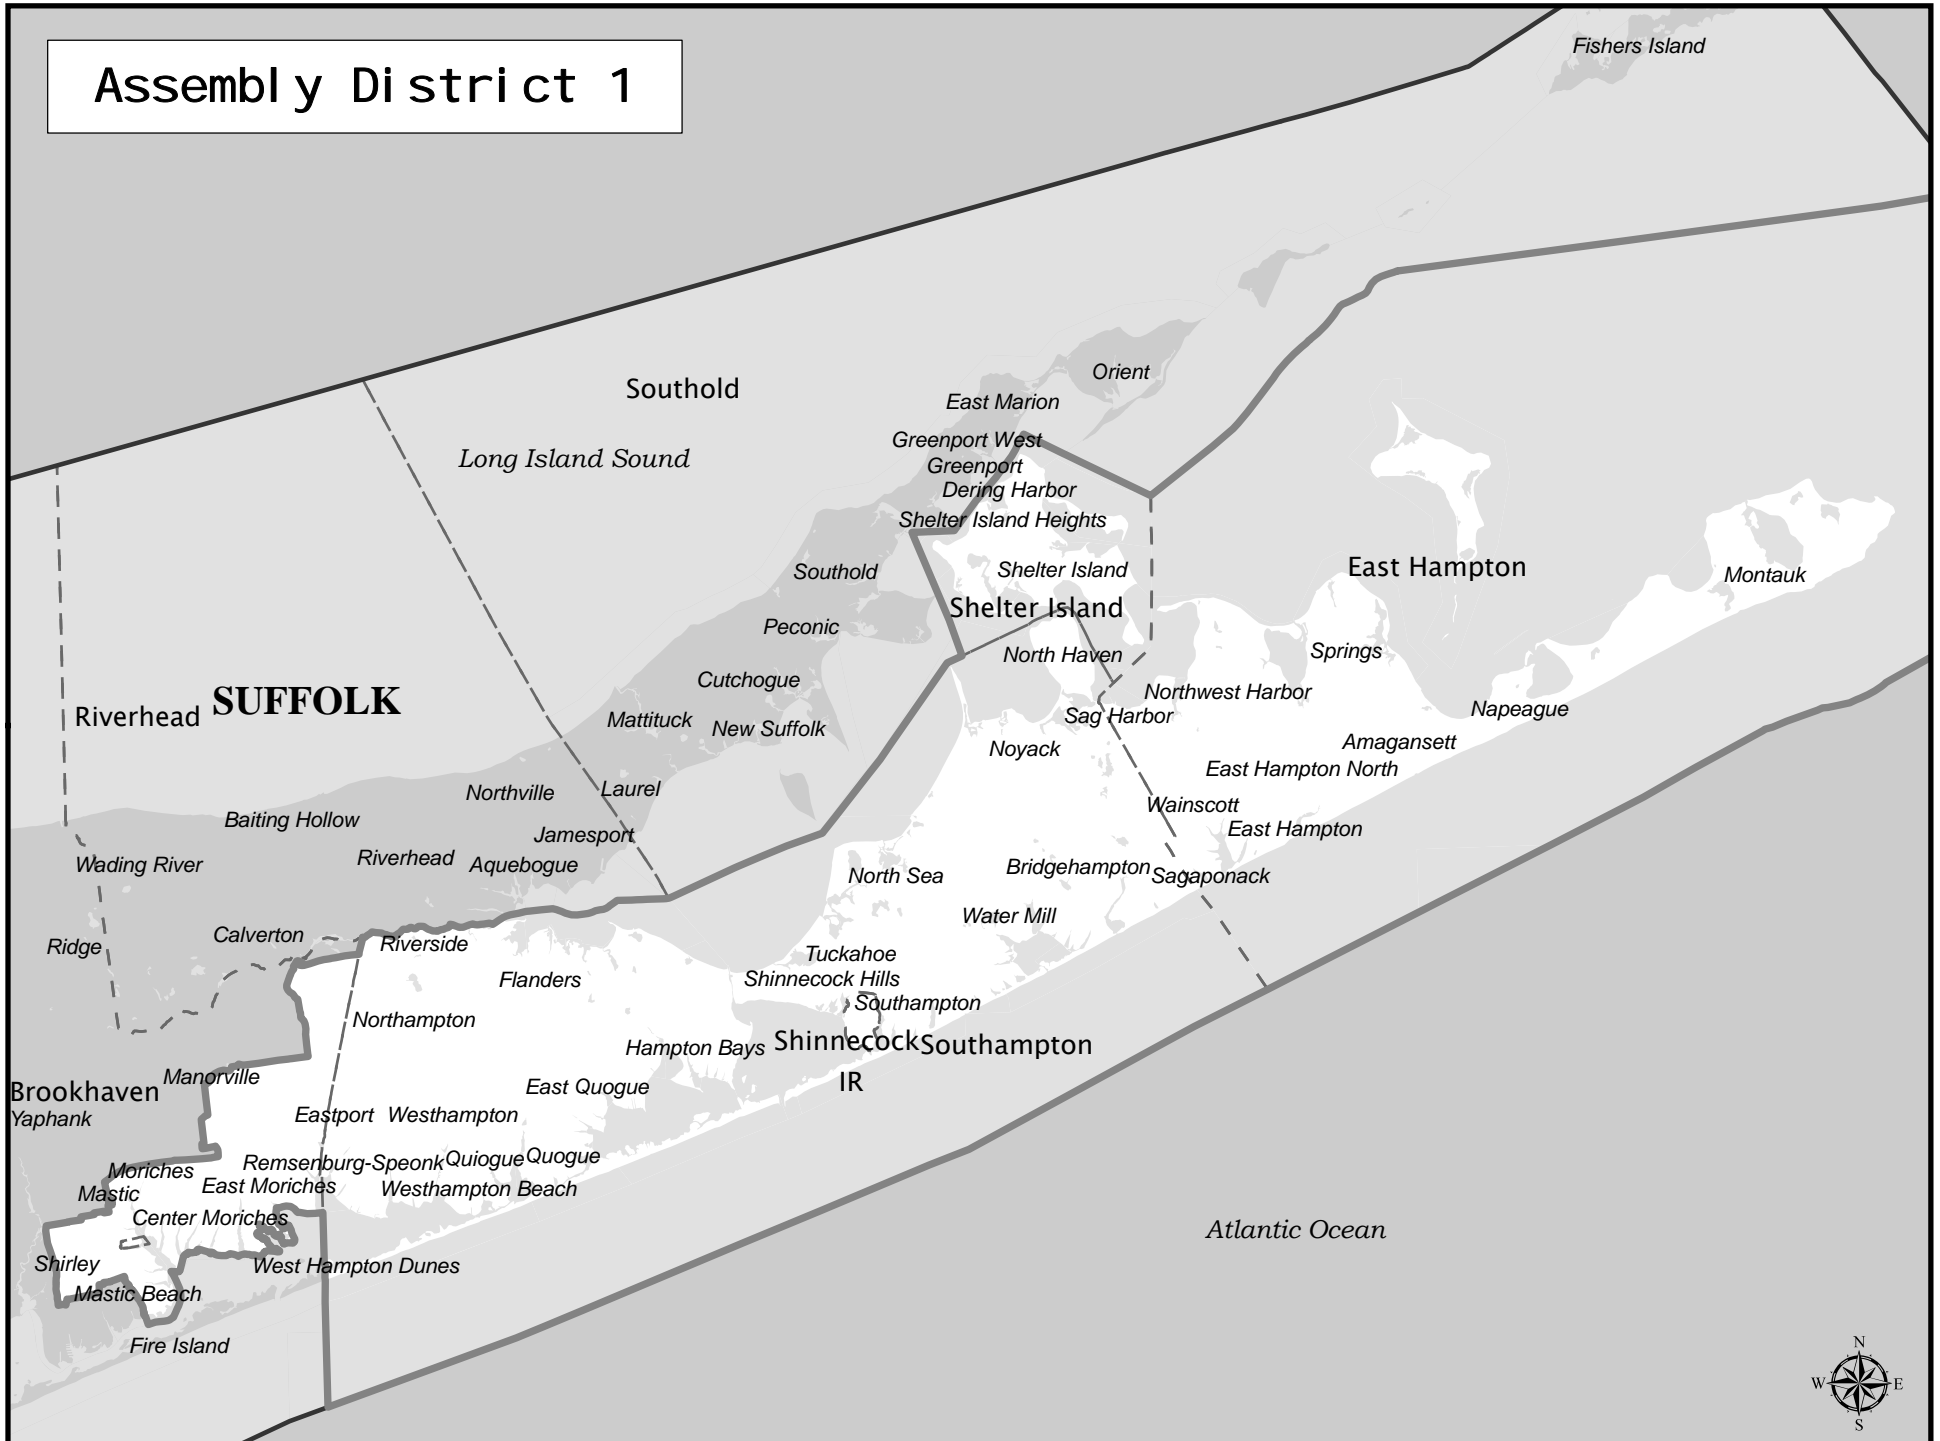

Assembly District 1

Assembly District 1

Adjusted Total Population : 128,932
Deviation : -157
Deviation Percentage : -0.12

	NH White	NH Black	Hispanic	NH Asian	NH Amlnd	NH Hwn	NH Multi	NH Other	Unknown
Total	94,200	6,195	23,744	1,792	918	48	1,823	210	2
% of Total	73.06	4.80	18.42	1.39	0.71	0.04	1.41	0.16	0.00
Total 18+	75,347	4,632	16,670	1,373	700	33	881	142	2
% of 18+	75.51	4.64	16.71	1.38	0.70	0.03	0.88	0.14	0.00