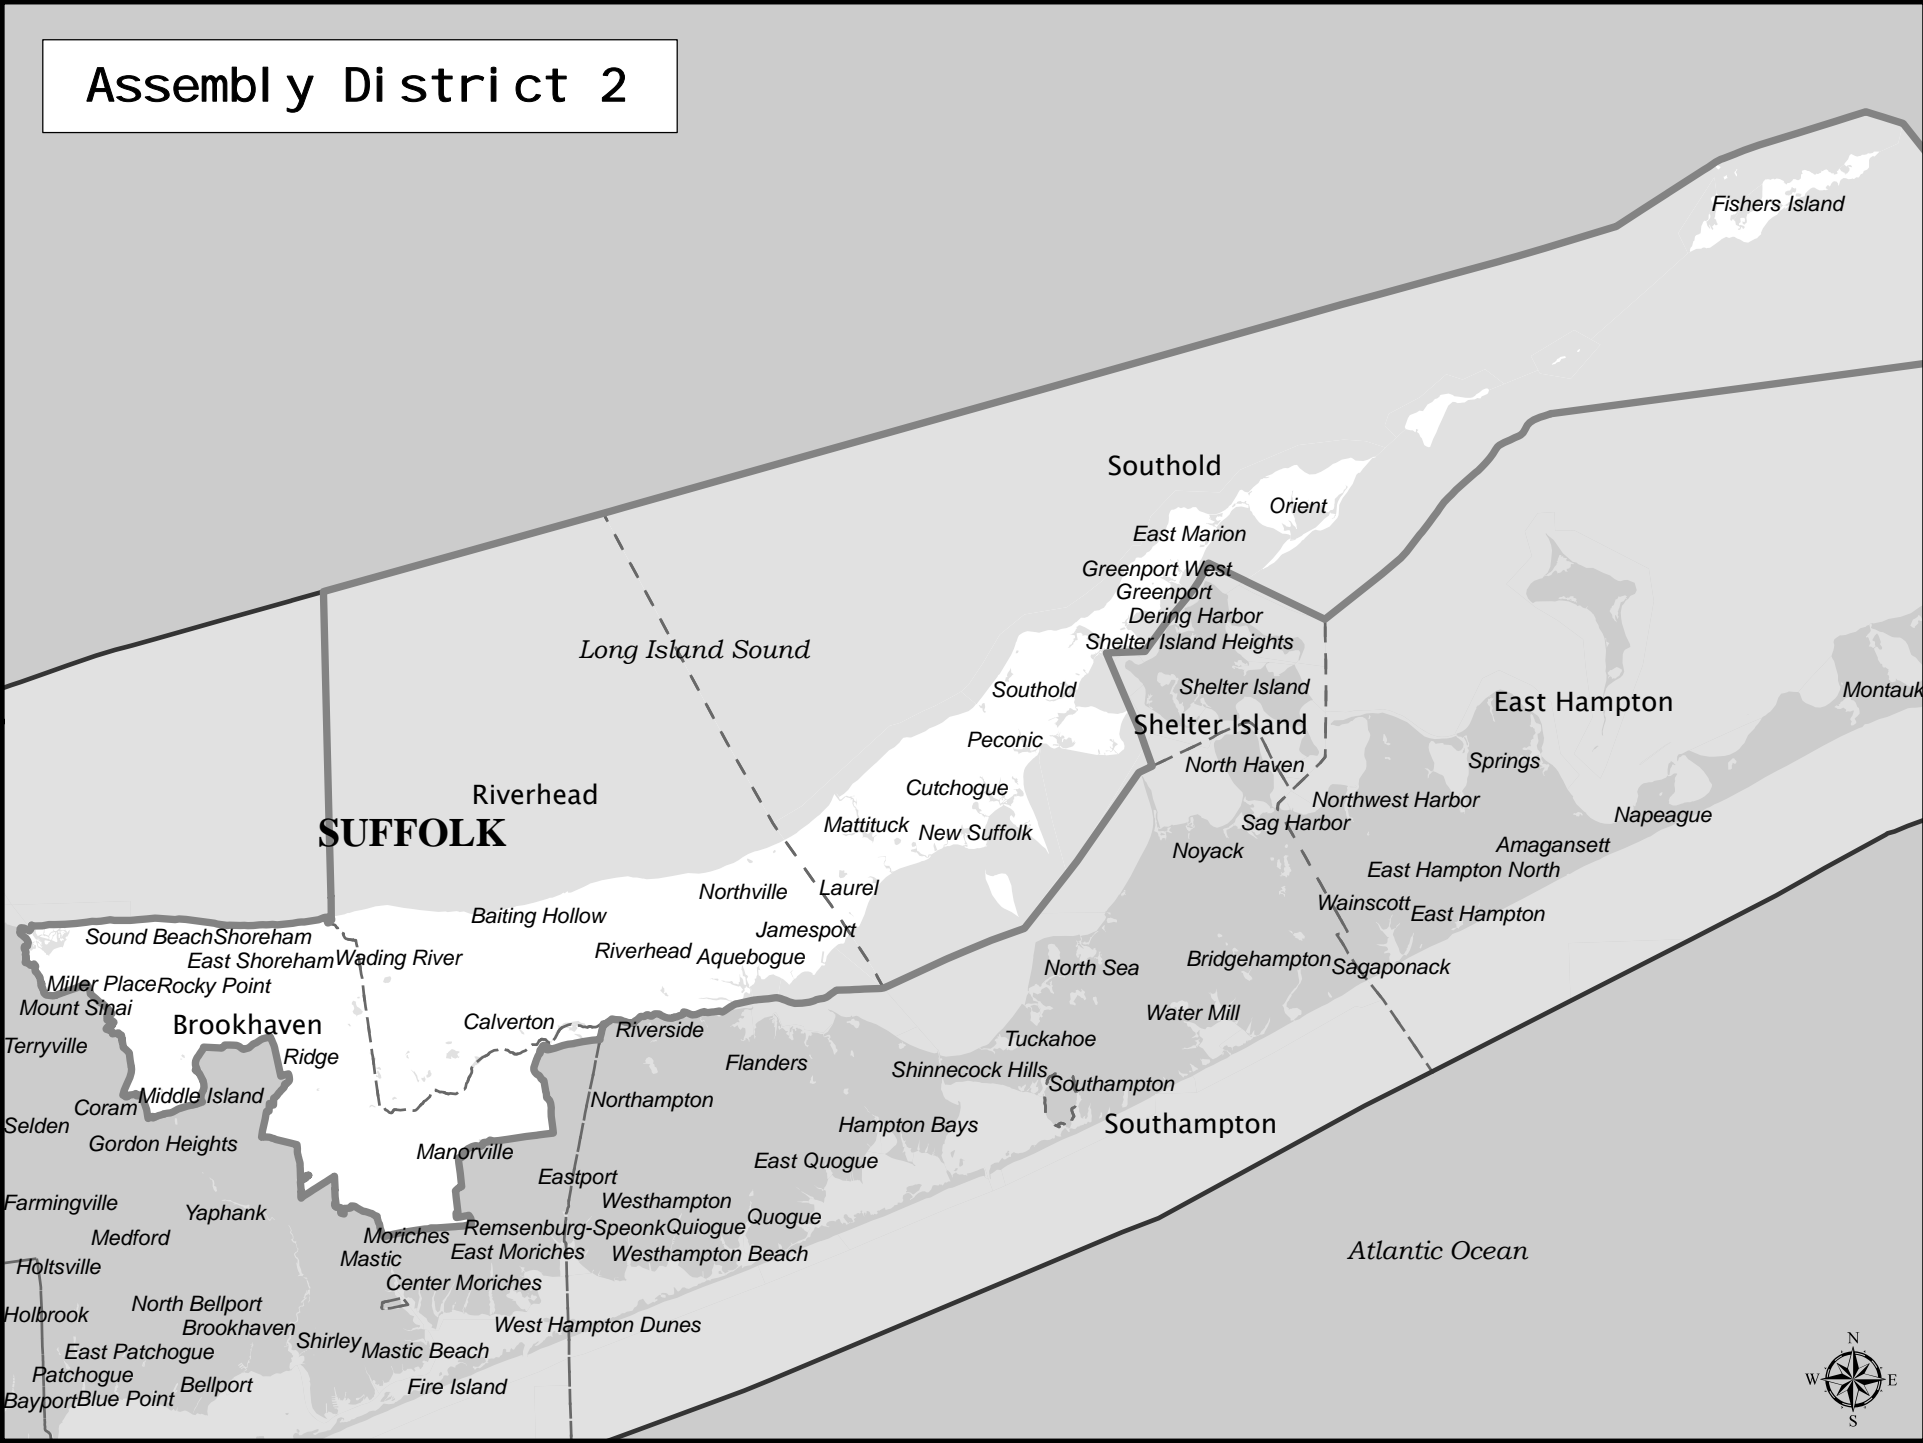

Assembly District 2

Assembly District 2

Adjusted Total Population : 128,932
Deviation : -157
Deviation Percentage : -0.12

	NH White	NH Black	Hispanic	NH Asian	NH Amlnd	NH Hwn	NH Multi	NH Other	Unknown
Total	109,053	4,396	11,551	2,194	125	28	1,406	177	2
% of Total	84.58	3.41	8.96	1.70	0.10	0.02	1.09	0.14	0.00
Total 18+	86,226	3,341	7,956	1,620	98	19	691	109	2
% of 18+	86.17	3.34	7.95	1.62	0.10	0.02	0.69	0.11	0.00