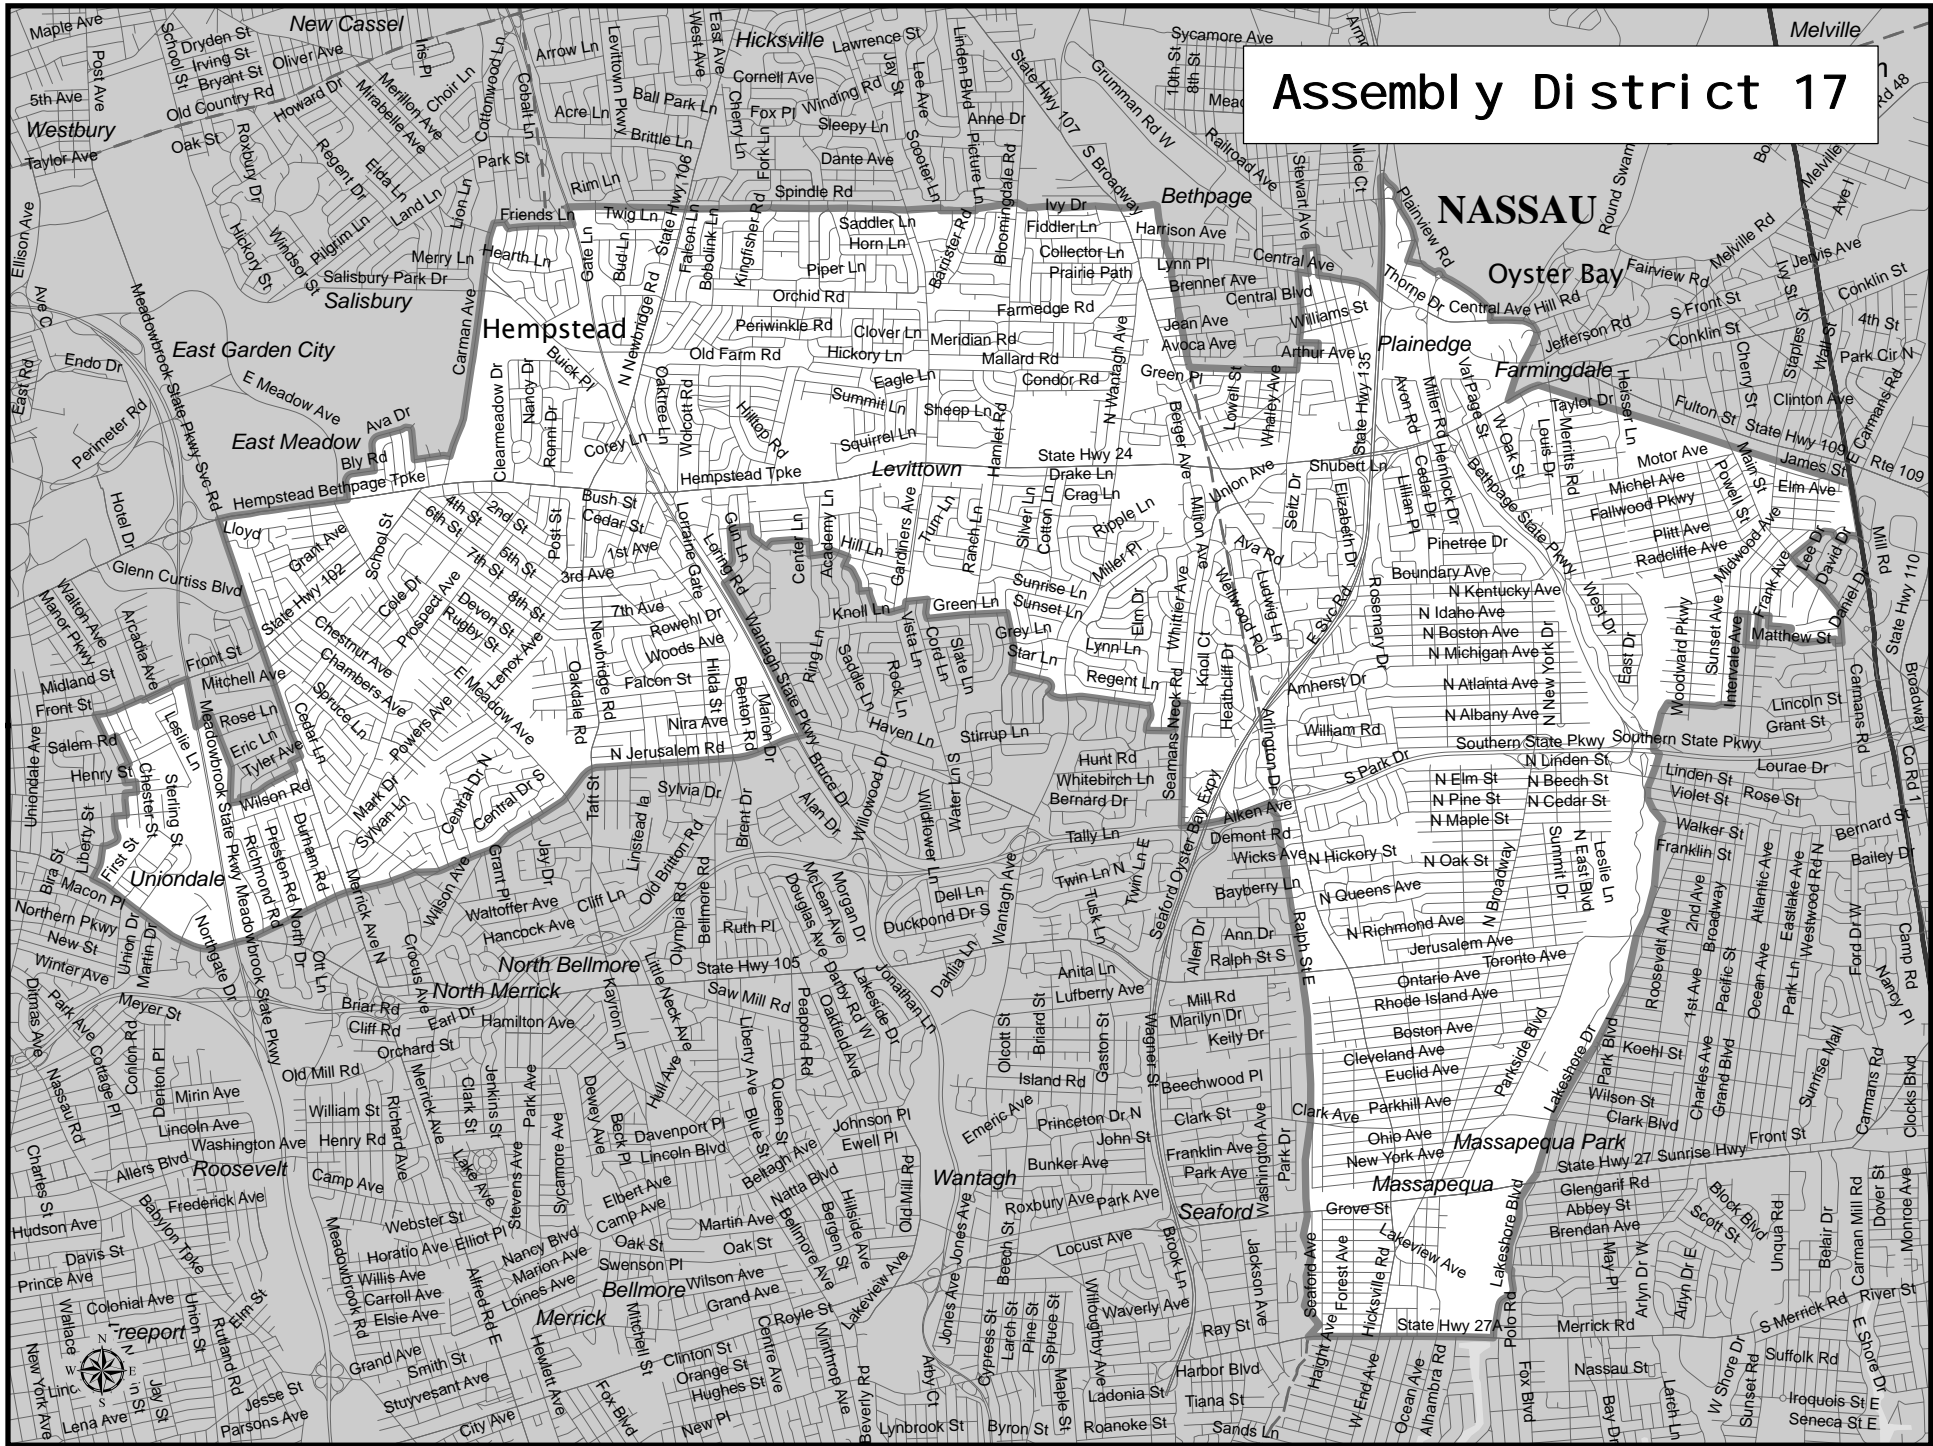

Assembly District 17

Assembly District 17

Adjusted Total Population : 128,931
Deviation : -158
Deviation Percentage : -0.12

	NH White	NH Black	Hispanic	NH Asian	NH Amlnd	NH Hwn	NH Multi	NH Other	Unknown
Total	102,007	3,295	13,608	8,322	103	14	1,302	280	0
% of Total	79.12	2.56	10.55	6.45	0.08	0.01	1.01	0.22	0.00
Total 18+	80,825	2,677	9,465	6,220	65	11	746	182	0
% of 18+	80.67	2.67	9.45	6.21	0.06	0.01	0.74	0.18	0.00