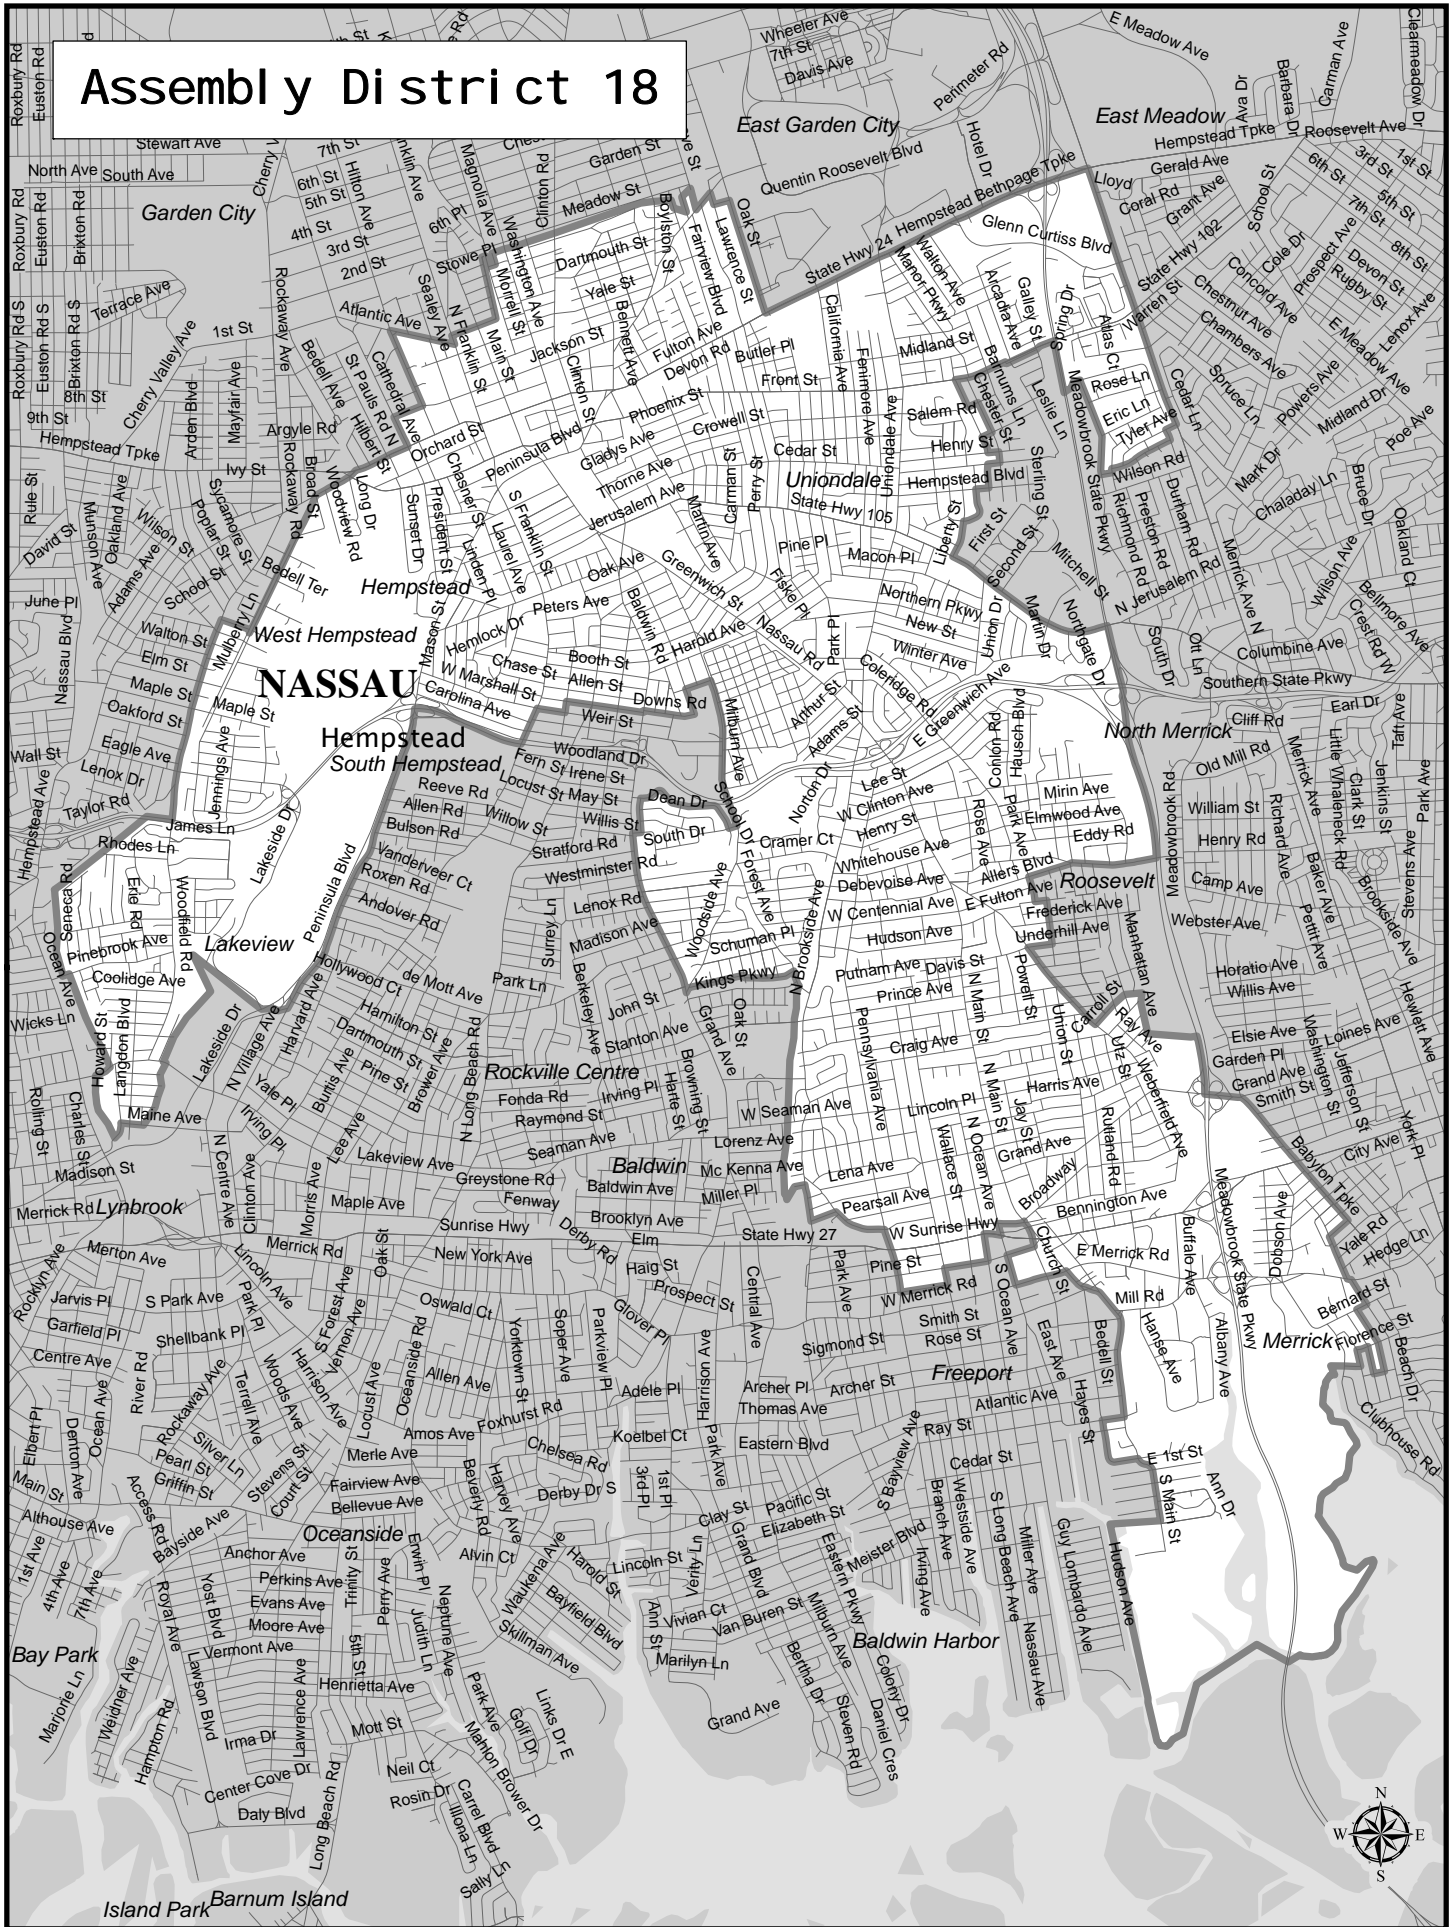

Assembly District 18

Island Park Barnum Island

Assembly District 18

Adjusted Total Population : 128,932
Deviation : -157
Deviation Percentage : -0.12

	NH White	NH Black	Hispanic	NH Asian	NH Amlnd	NH Hwn	NH Multi	NH Other	Unknown
Total	13,708	60,967	49,308	1,984	282	34	2,068	579	2
% of Total	10.63	47.29	38.24	1.54	0.22	0.03	1.60	0.45	0.00
Total 18+	12,111	46,069	34,778	1,583	198	22	1,409	340	2
% of 18+	12.55	47.73	36.03	1.64	0.21	0.02	1.46	0.35	0.00