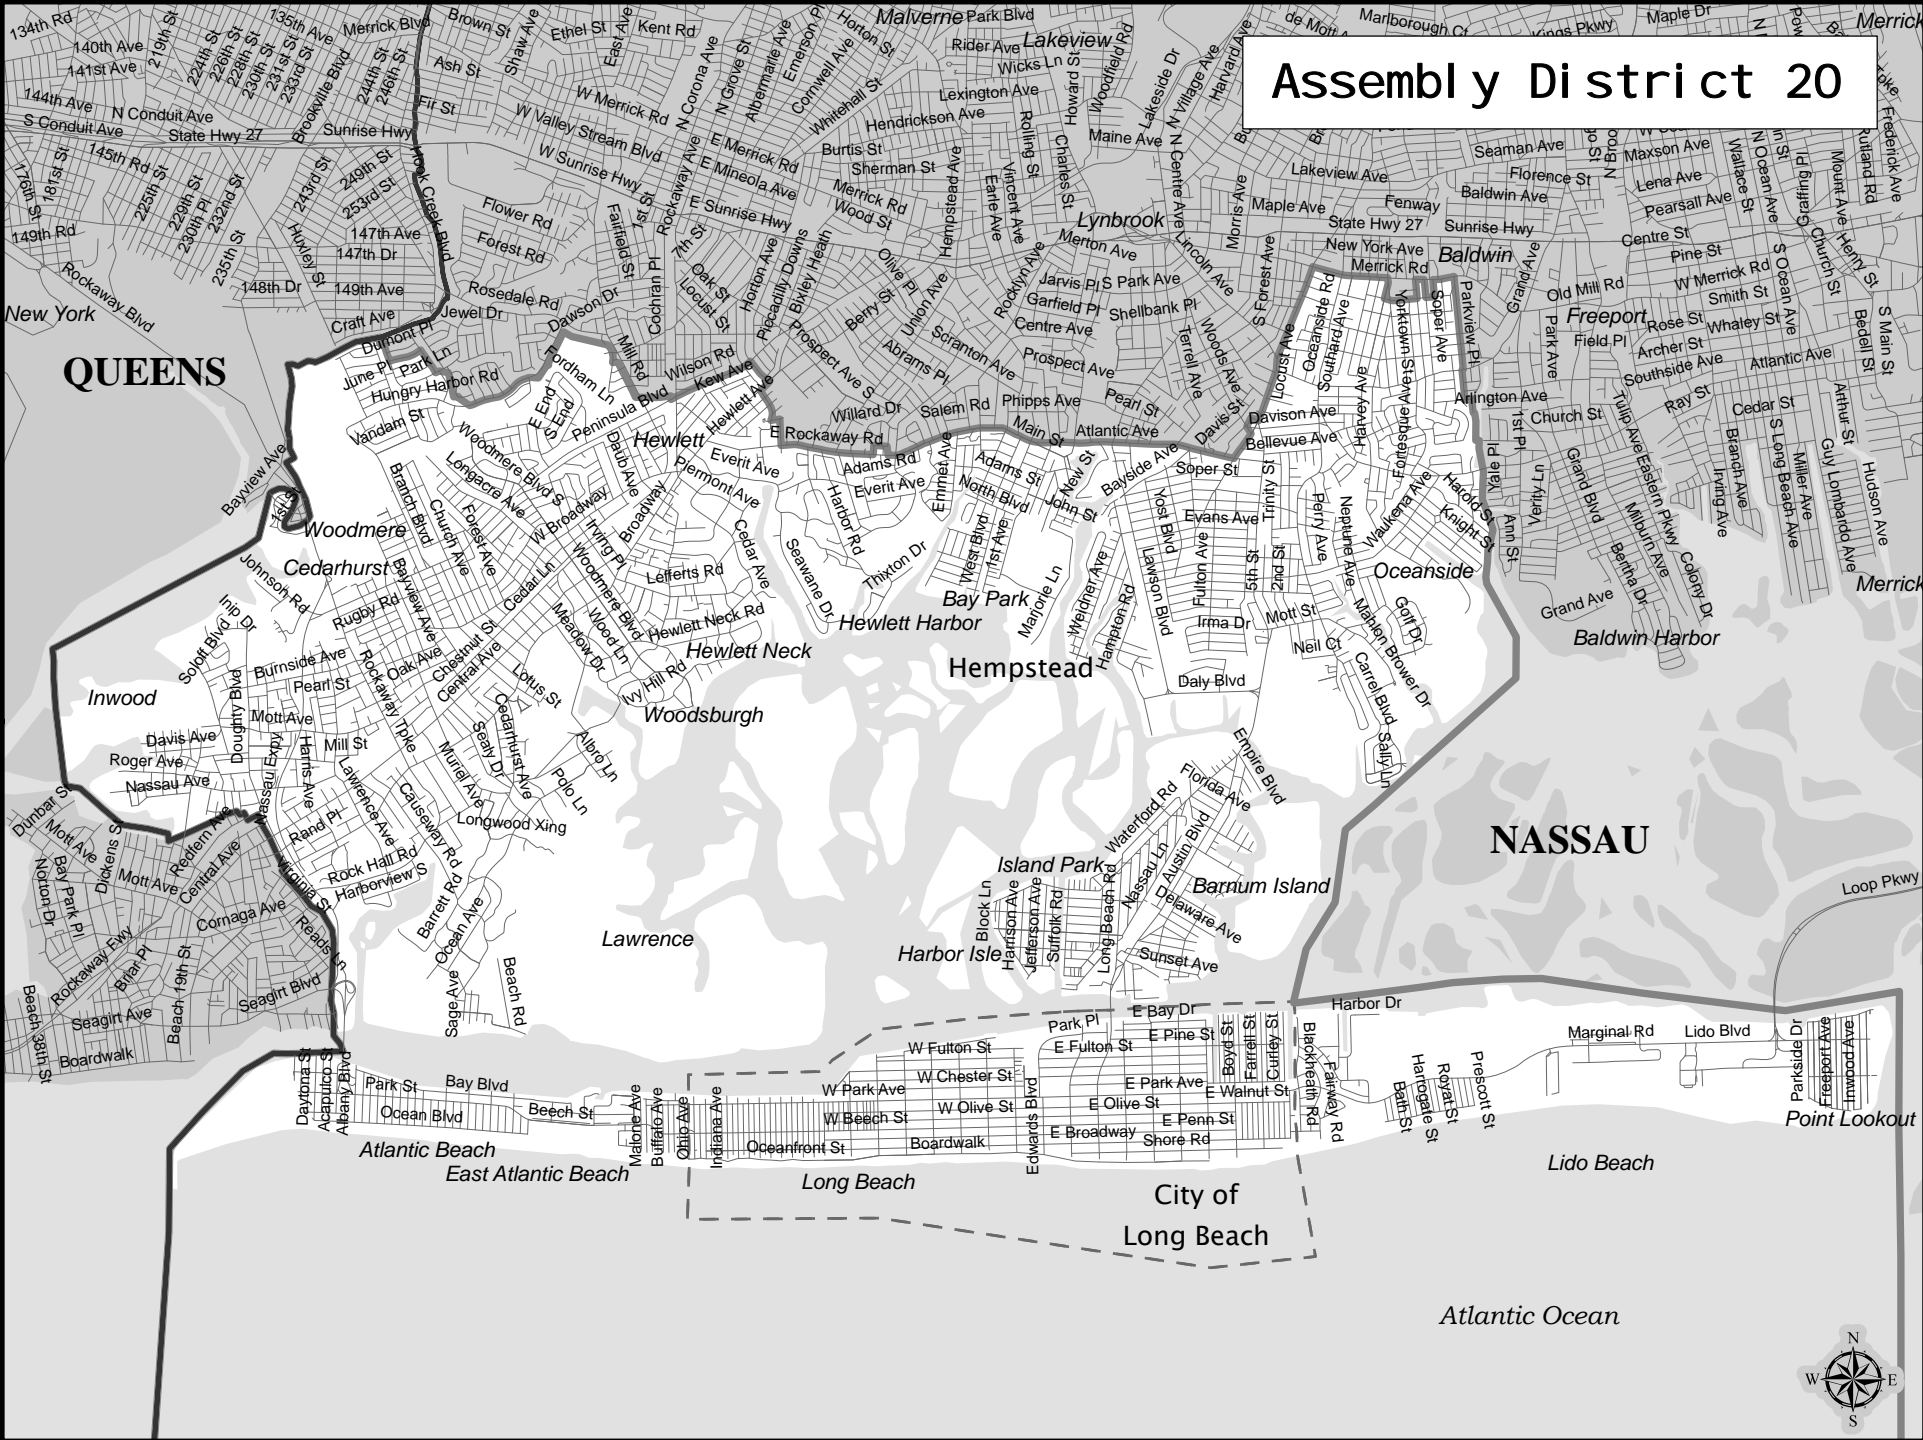

# Assembly District 20

QUEENS

Inwood

Woodmere

Cedarhurst

Lawrence

Woodsburgh

Hewlett Neck

Hewlett

Hempstead

Hewlett Harbor

Bay Park

NASSAU

Harbor Island

Island Park

Barnum Island

Long Beach

City of Long Beach

Atlantic Beach  
East Atlantic Beach

Lido Beach

Atlantic Ocean

**Assembly District 20**

**Adjusted Total Population :** 128,931  
**Deviation :** -158  
**Deviation Percentage :** -0.12