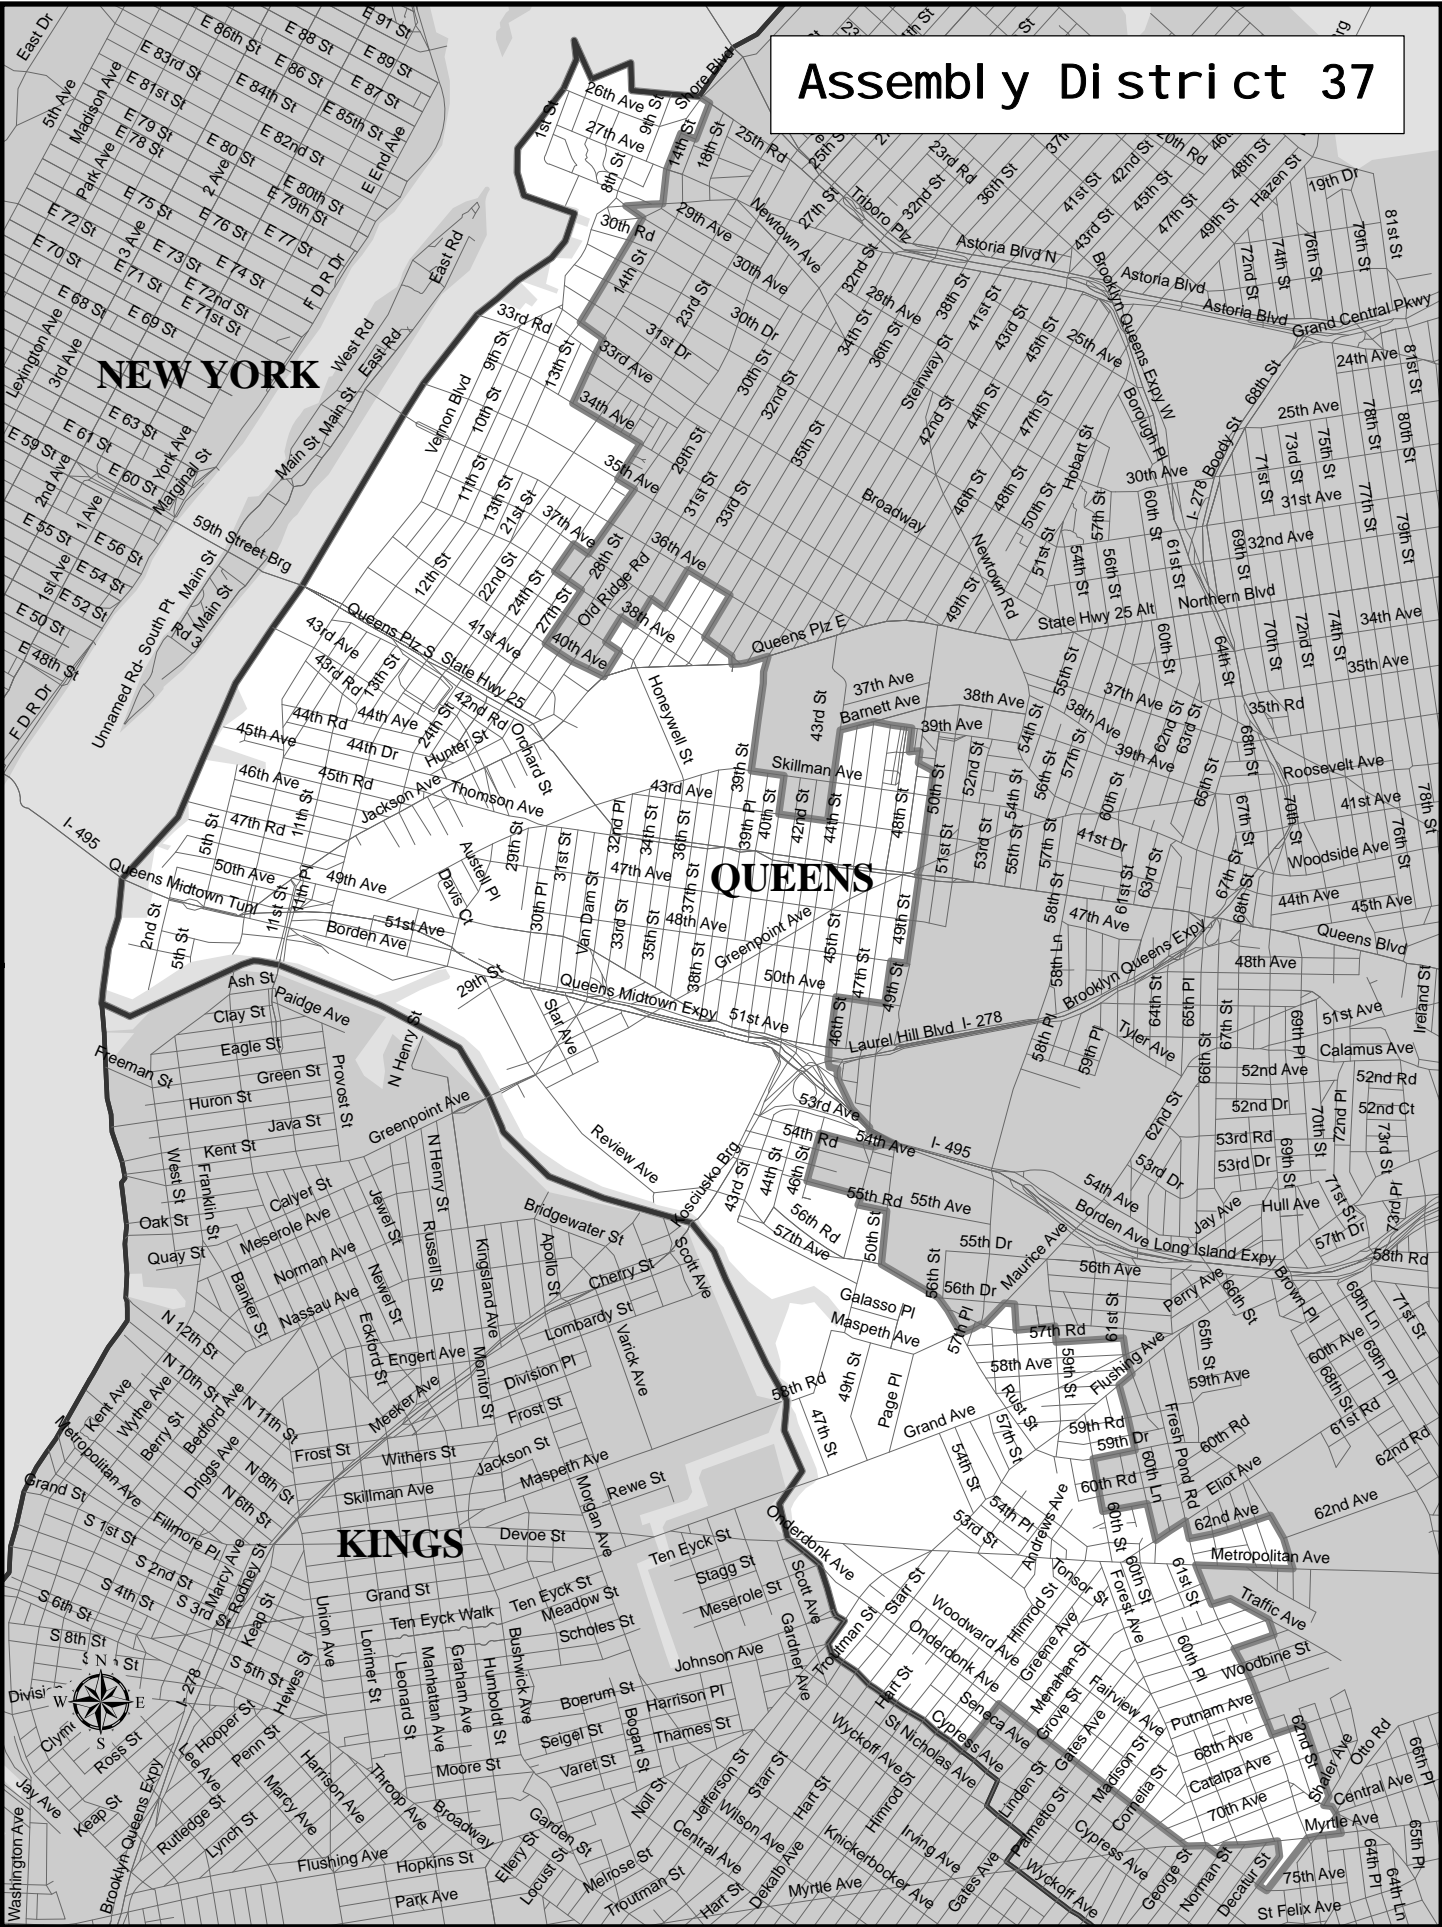

Assembly District 37

Assembly District 37

Adjusted Total Population : 124,081
Deviation : -5,008
Deviation Percentage : -3.88

	NH White	NH Black	Hispanic	NH Asian	NH Amlnd	NH Hwn	NH Multi	NH Other	Unknown
Total	44,776	10,601	48,100	17,573	216	61	2,078	677	-1
% of Total	36.09	8.54	38.77	14.16	0.17	0.05	1.67	0.55	0.00
Total 18+	39,008	7,983	35,387	14,395	135	49	1,454	494	-1
% of 18+	39.44	8.07	35.78	14.55	0.14	0.05	1.47	0.50	0.00