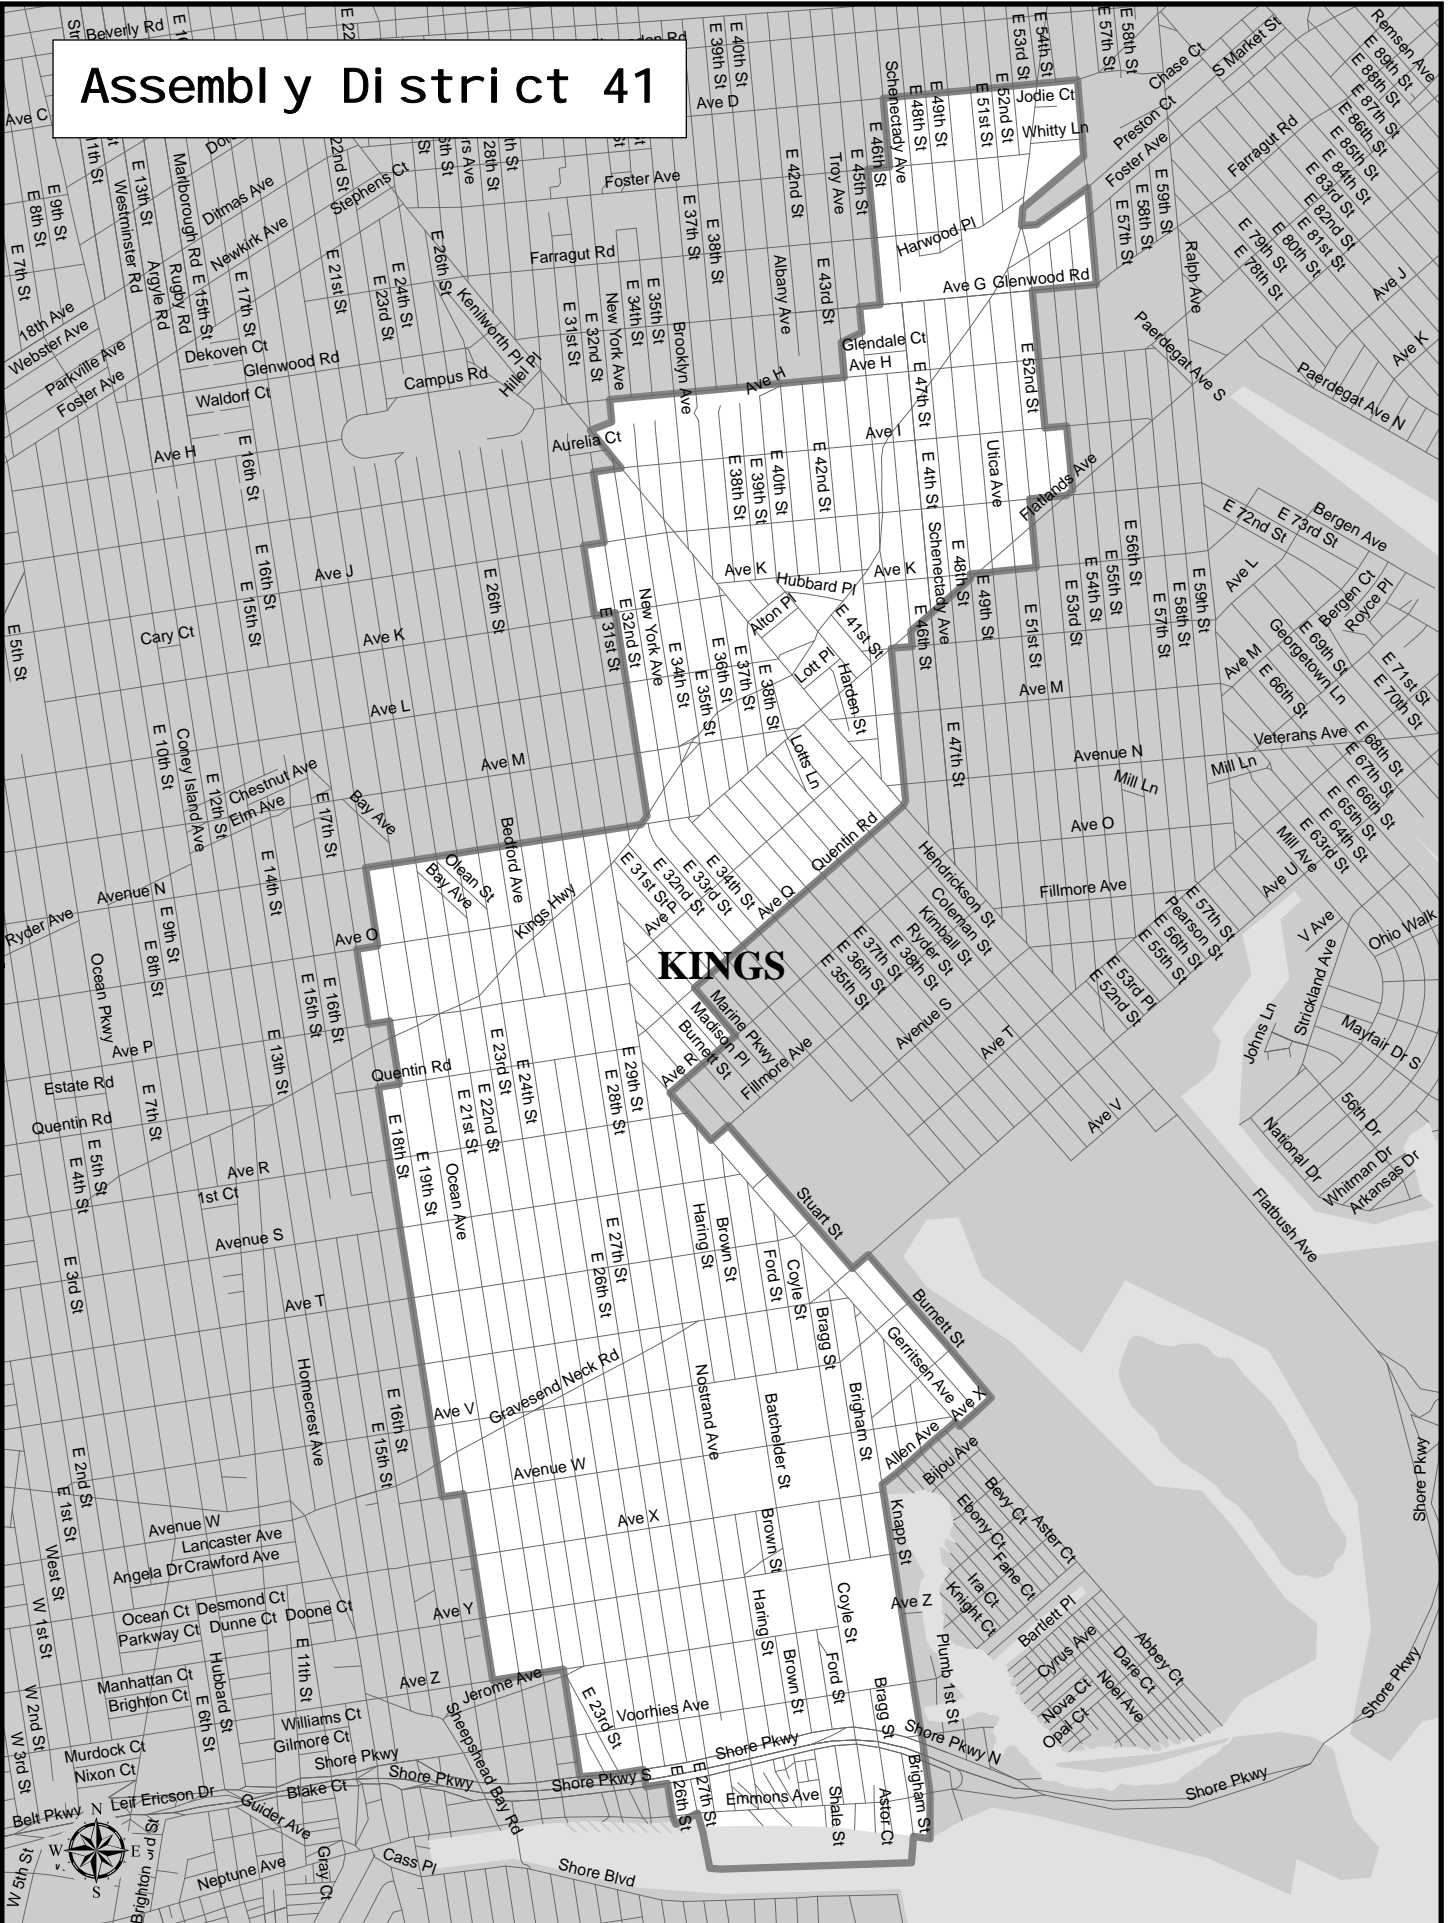

Assembly District 41

KINGS

Assembly District 41

Adjusted Total Population : 124,232
Deviation : -4,857
Deviation Percentage : -3.76

	NH White	NH Black	Hispanic	NH Asian	NH Amlnd	NH Hwn	NH Multi	NH Other	Unknown
Total	67,925	30,256	9,497	14,045	130	11	1,946	421	1
% of Total	54.68	24.35	7.64	11.31	0.10	0.01	1.57	0.34	0.00
Total 18+	54,263	23,633	6,965	10,910	93	9	1,308	302	1
% of 18+	55.66	24.24	7.14	11.19	0.10	0.01	1.34	0.31	0.00