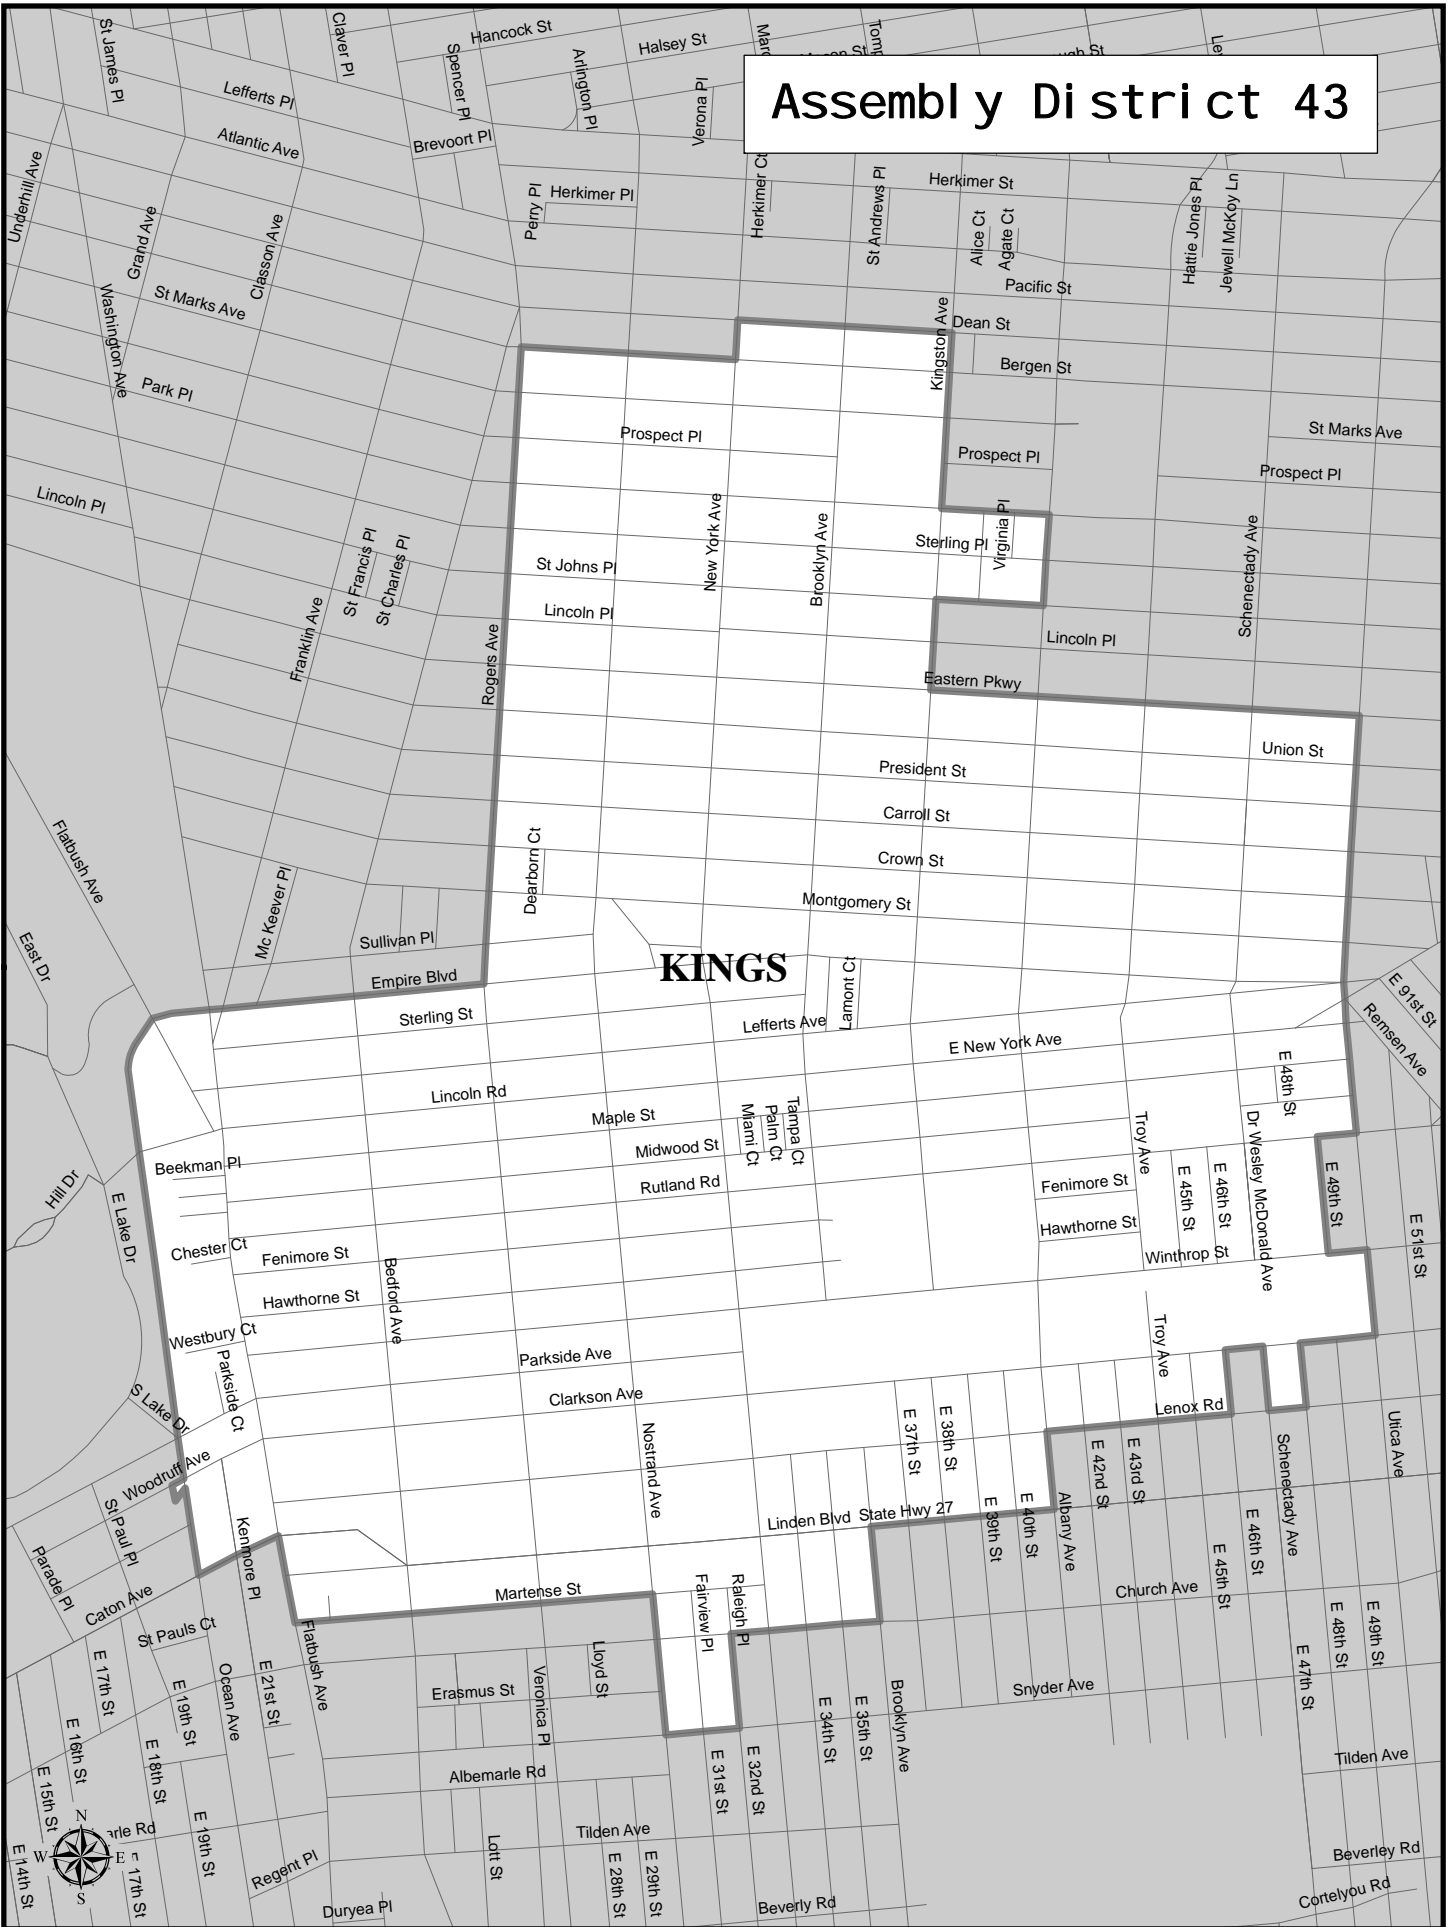

Assembly District 43

KINGS

Assembly District 43

Adjusted Total Population : 124,231
Deviation : -4,858
Deviation Percentage : -3.76

	NH White	NH Black	Hispanic	NH Asian	NH Amlnd	NH Hwn	NH Multi	NH Other	Unknown
Total	20,733	86,968	11,680	1,868	262	34	2,170	515	1
% of Total	16.69	70.01	9.40	1.50	0.21	0.03	1.75	0.41	0.00
Total 18+	14,520	69,233	8,985	1,667	211	30	1,589	364	1
% of 18+	15.03	71.67	9.30	1.73	0.22	0.03	1.64	0.38	0.00

Department Of Justice									
	NH White	NH Black	Hispanic	NH Asian	NH Amlnd	NH Hwn	NH Multi	NH Other	Unknown
Total	20,733	87,487	11,680	2,060	294	42	1,384	550	1
% of Total	16.69	70.42	9.40	1.66	0.24	0.03	1.11	0.44	0.00
Total 18+	14,520	69,531	8,985	1,804	238	38	1,090	393	1
% of 18+	15.03	71.98	9.30	1.87	0.25	0.04	1.13	0.41	0.00