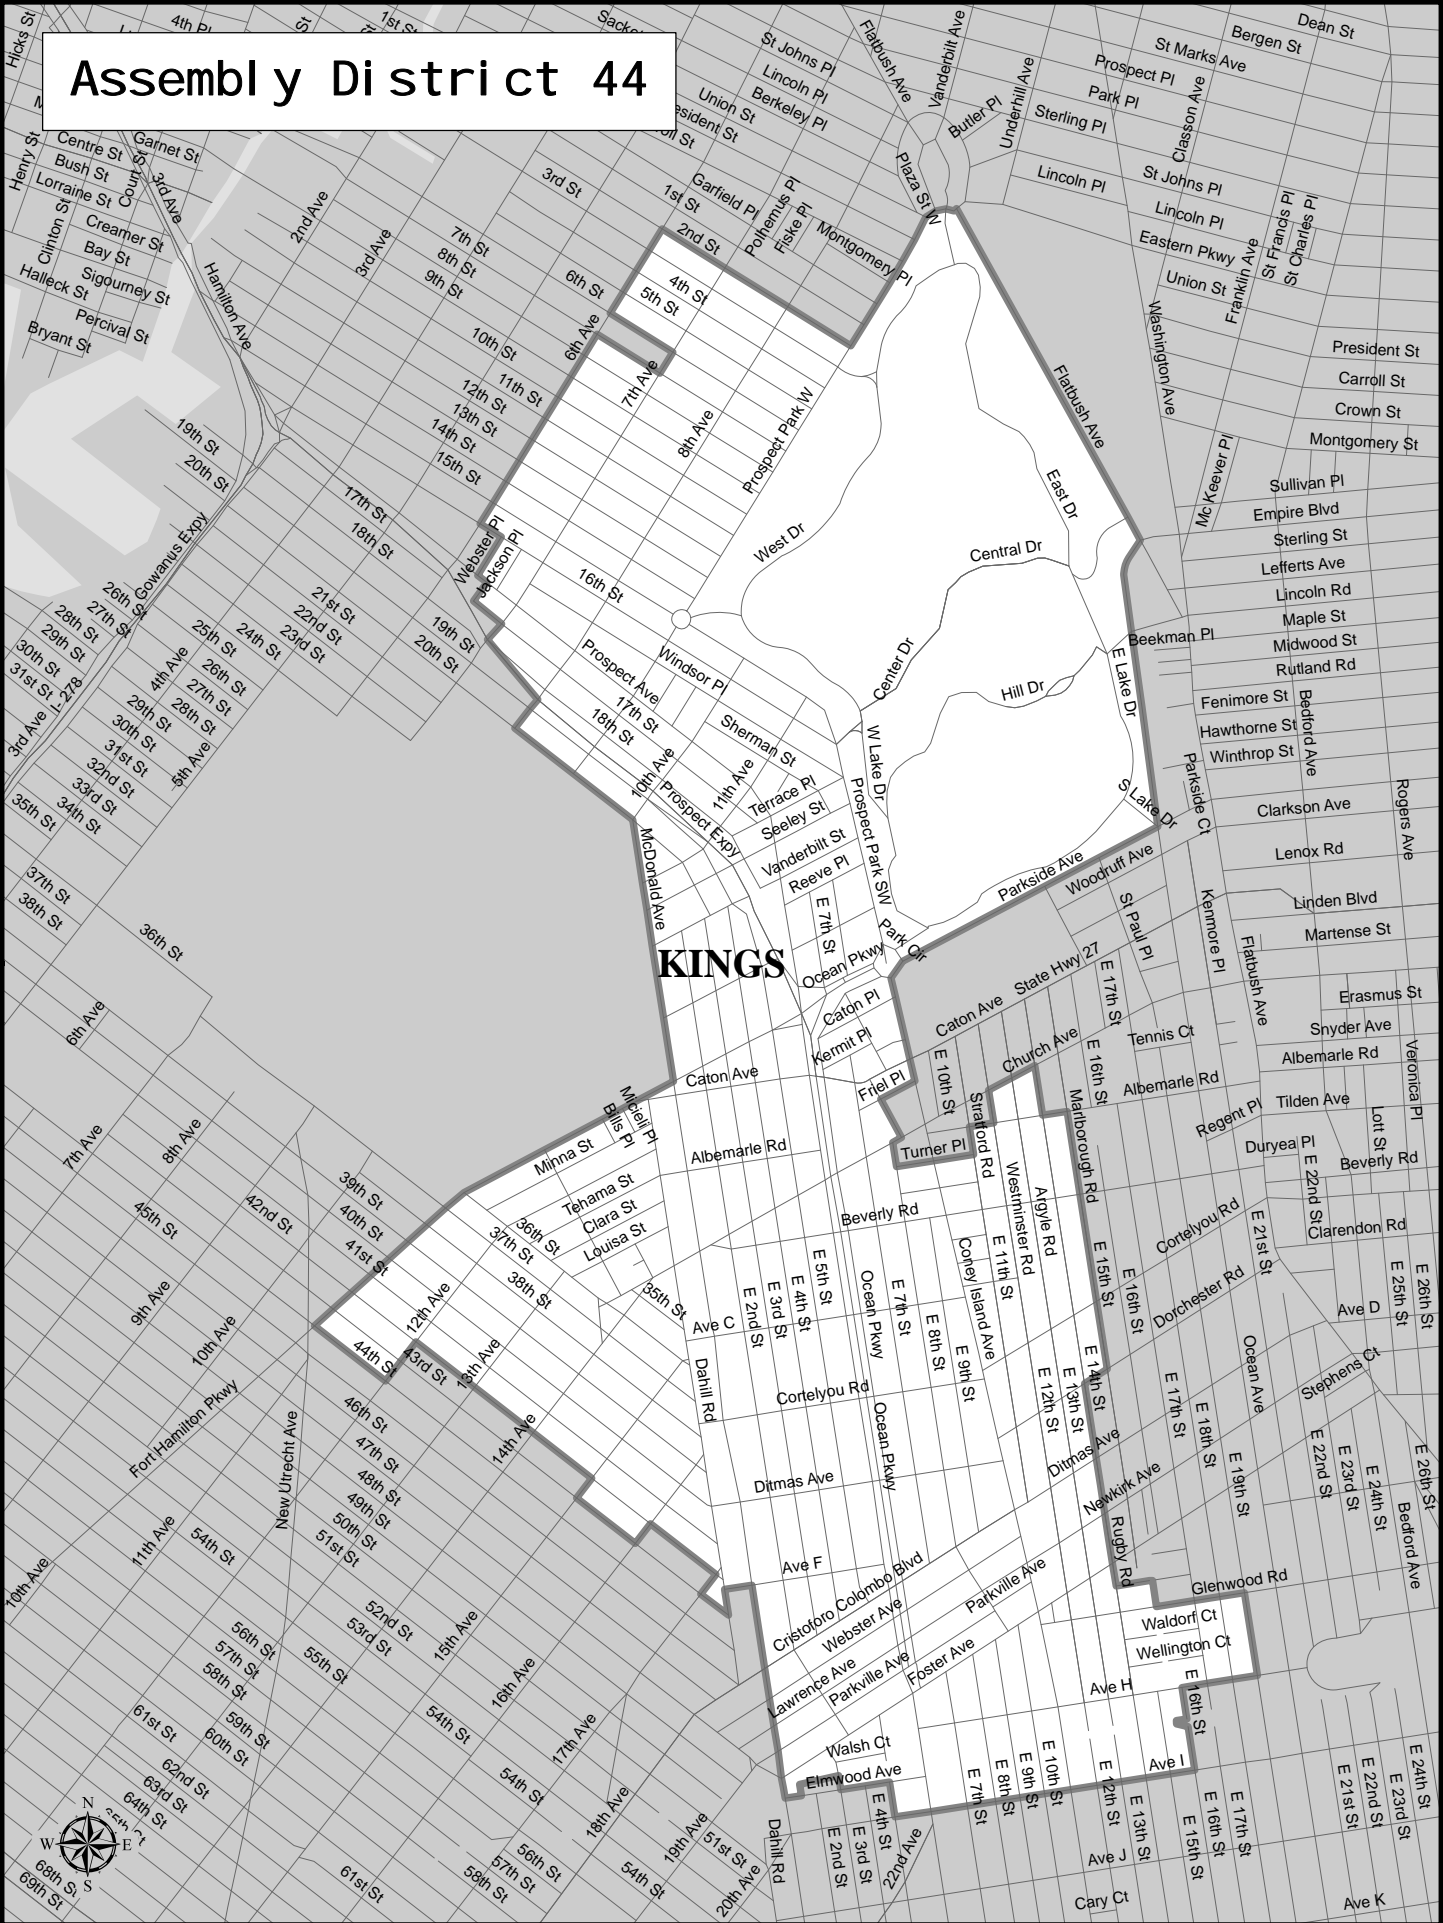

Assembly District 44

KINGS

Assembly District 44

Adjusted Total Population : 124,235
Deviation : -4,854
Deviation Percentage : -3.76

	NH White	NH Black	Hispanic	NH Asian	NH Amlnd	NH Hwn	NH Multi	NH Other	Unknown
Total	71,466	7,886	19,819	21,201	233	21	2,896	713	0
% of Total	57.52	6.35	15.95	17.07	0.19	0.02	2.33	0.57	0.00
Total 18+	53,794	6,511	14,448	15,716	132	19	1,764	480	0
% of 18+	57.93	7.01	15.56	16.92	0.14	0.02	1.90	0.52	0.00