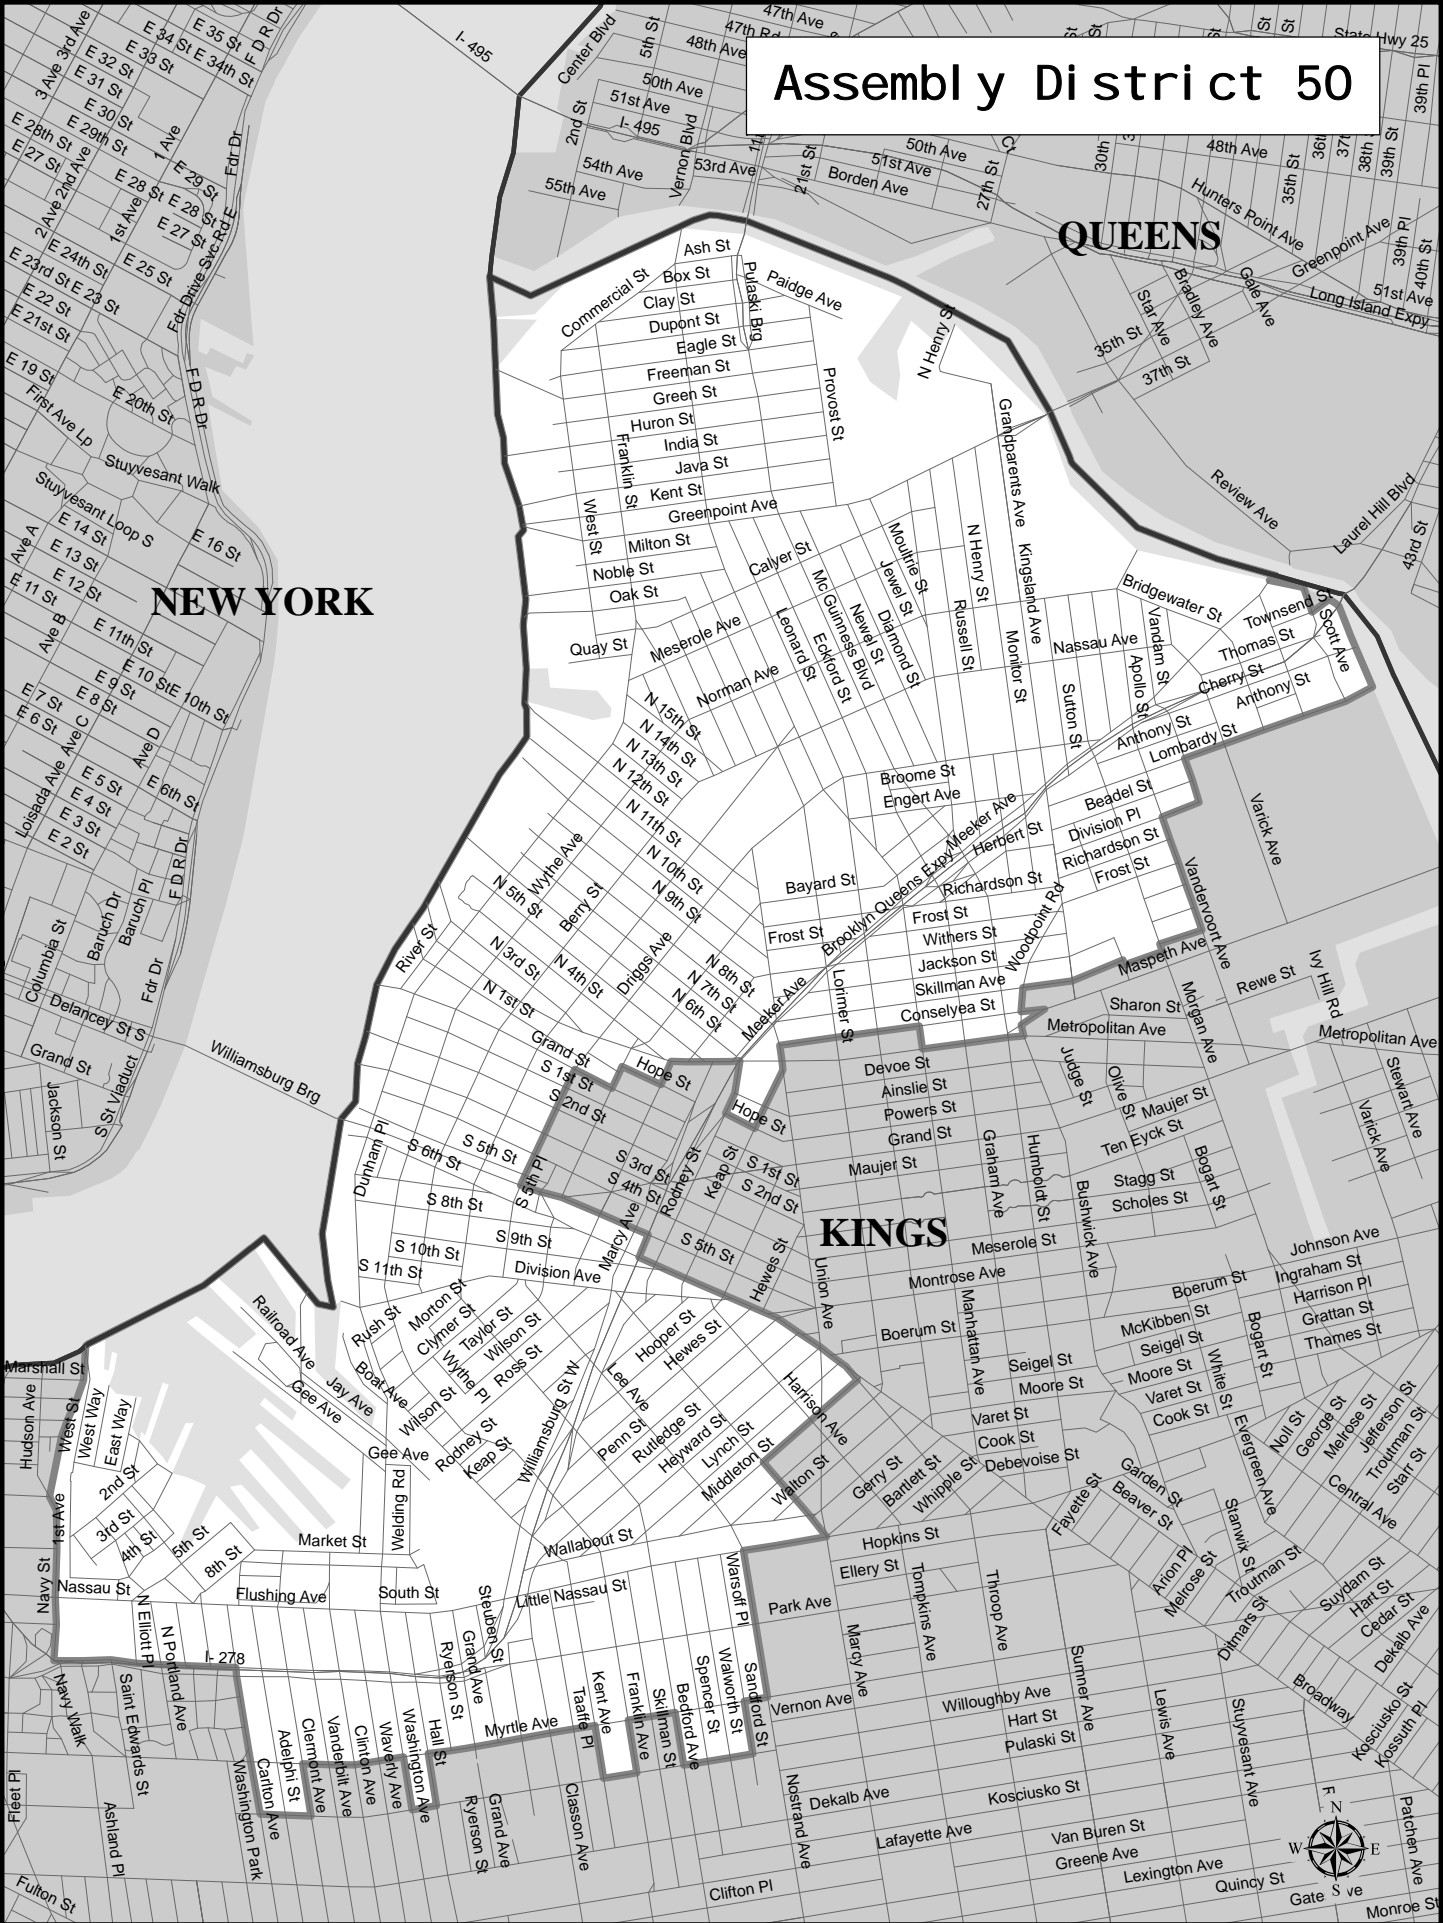

Assembly District 50

QUEENS

NEW YORK

KINGS

Assembly District 50

Adjusted Total Population : 124,234
Deviation : -4,855
Deviation Percentage : -3.76

	NH White	NH Black	Hispanic	NH Asian	NH Amlnd	NH Hwn	NH Multi	NH Other	Unknown
Total	91,649	5,494	20,532	4,233	145	54	1,643	484	0
% of Total	73.77	4.42	16.53	3.41	0.12	0.04	1.32	0.39	0.00
Total 18+	64,470	4,315	16,095	3,836	110	36	1,213	336	0
% of 18+	71.31	4.77	17.80	4.24	0.12	0.04	1.34	0.37	0.00