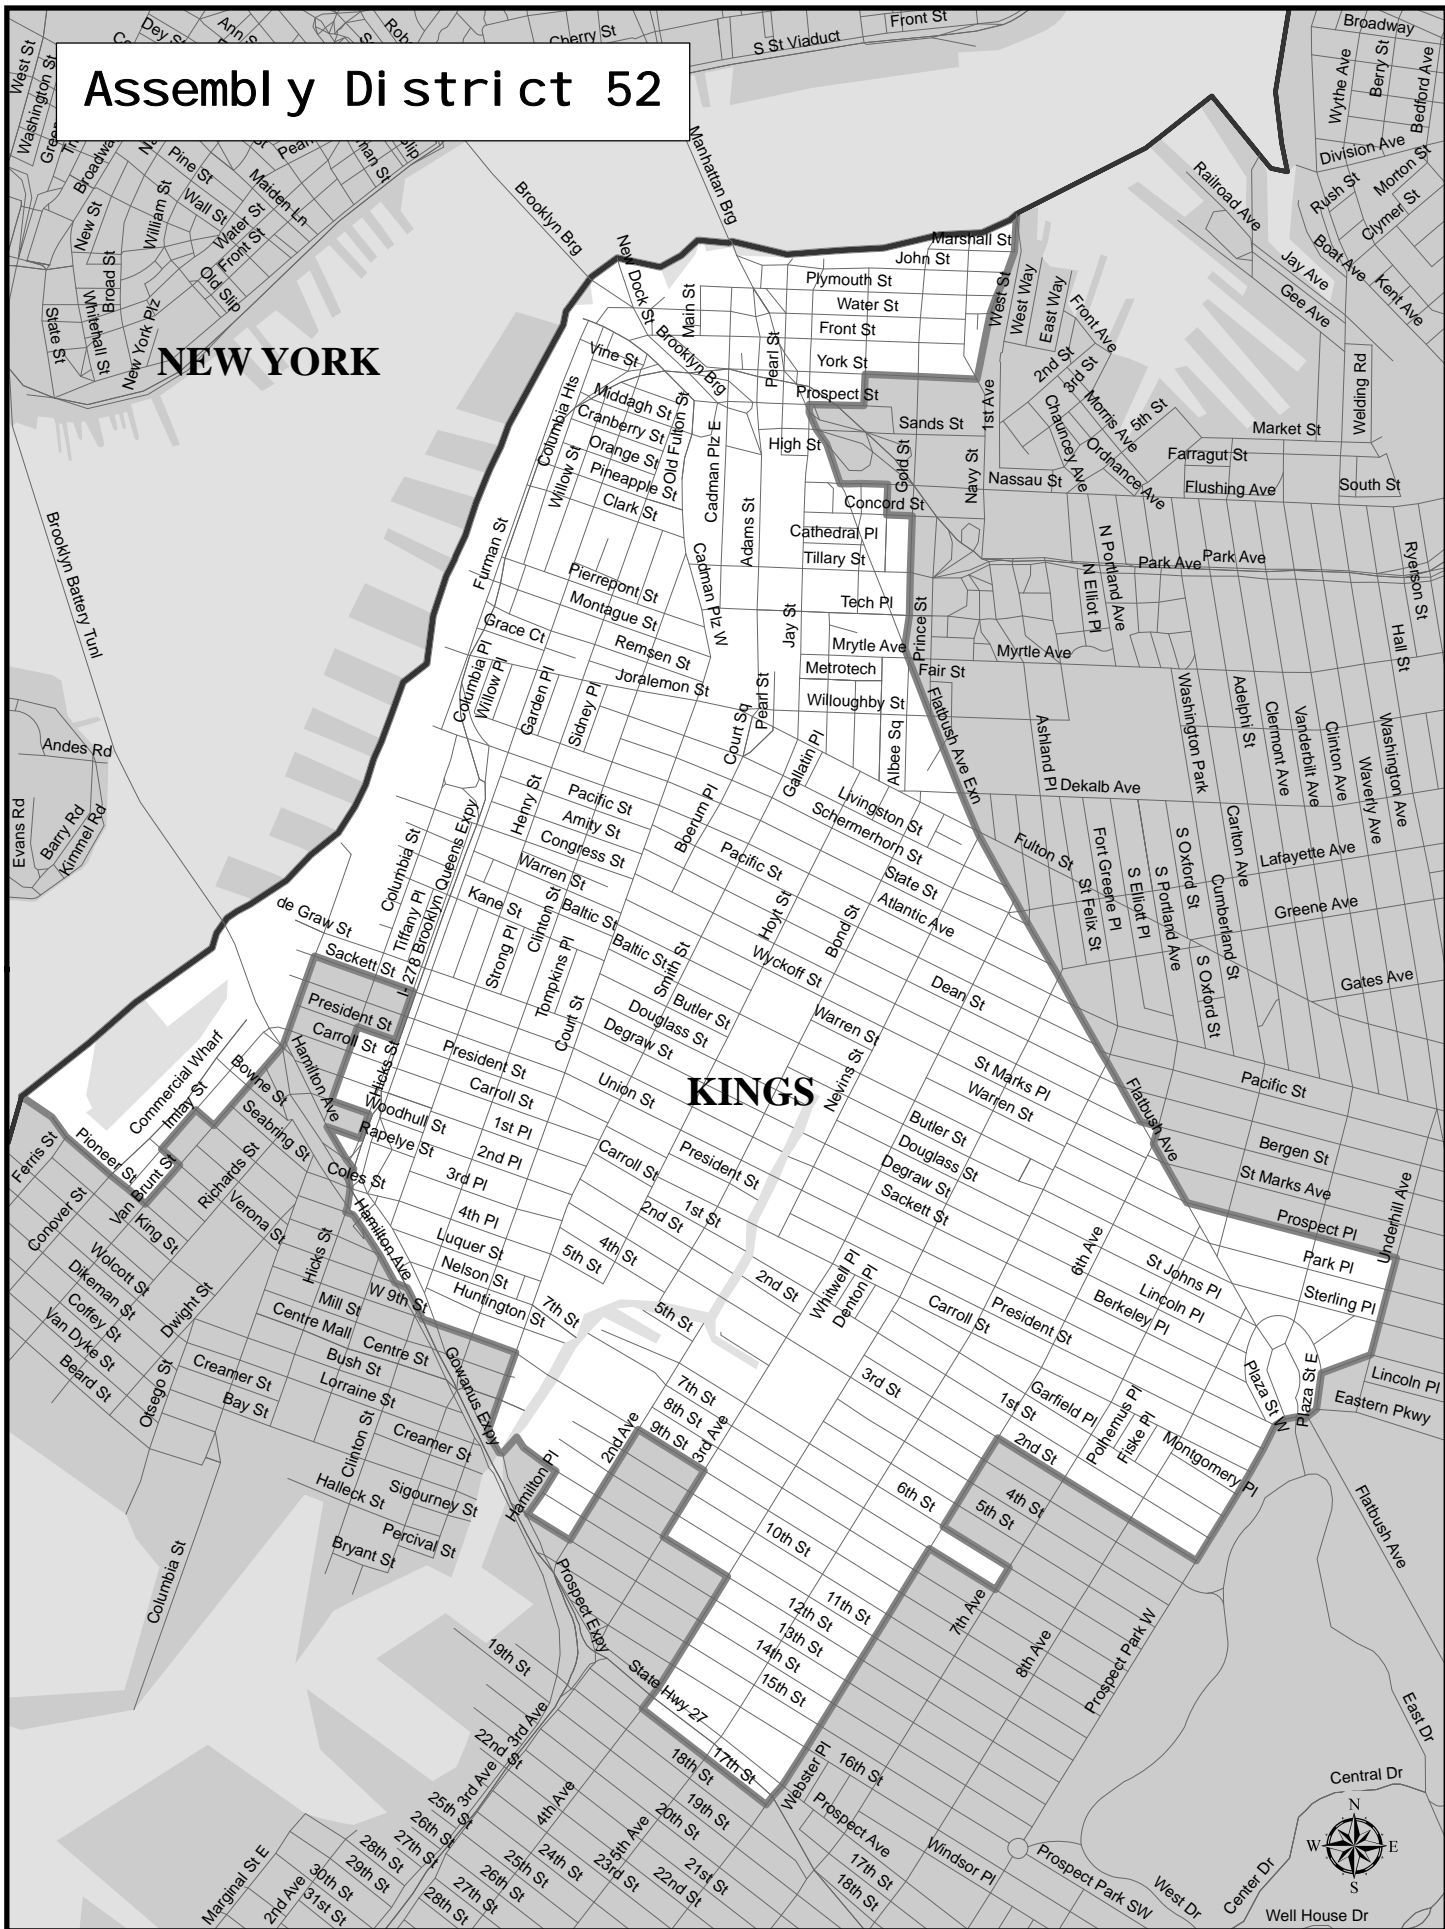

# Assembly District 52

NEW YORK

KINGS

**Assembly District 52**

**Adjusted Total Population :** 124,228  
**Deviation :** -4,861  
**Deviation Percentage :** -3.77

	NH White	NH Black	Hispanic	NH Asian	NH Amlnd	NH Hwn	NH Multi	NH Other	Unknown
<b>Total</b>	82,960	10,860	17,702	8,301	166	32	3,695	509	3
<b>% of Total</b>	66.78	8.74	14.25	6.68	0.13	0.03	2.97	0.41	0.00
<b>Total 18+</b>	71,291	9,246	14,301	7,383	145	30	2,167	312	3
<b>% of 18+</b>	67.98	8.82	13.64	7.04	0.14	0.03	2.07	0.30	0.00