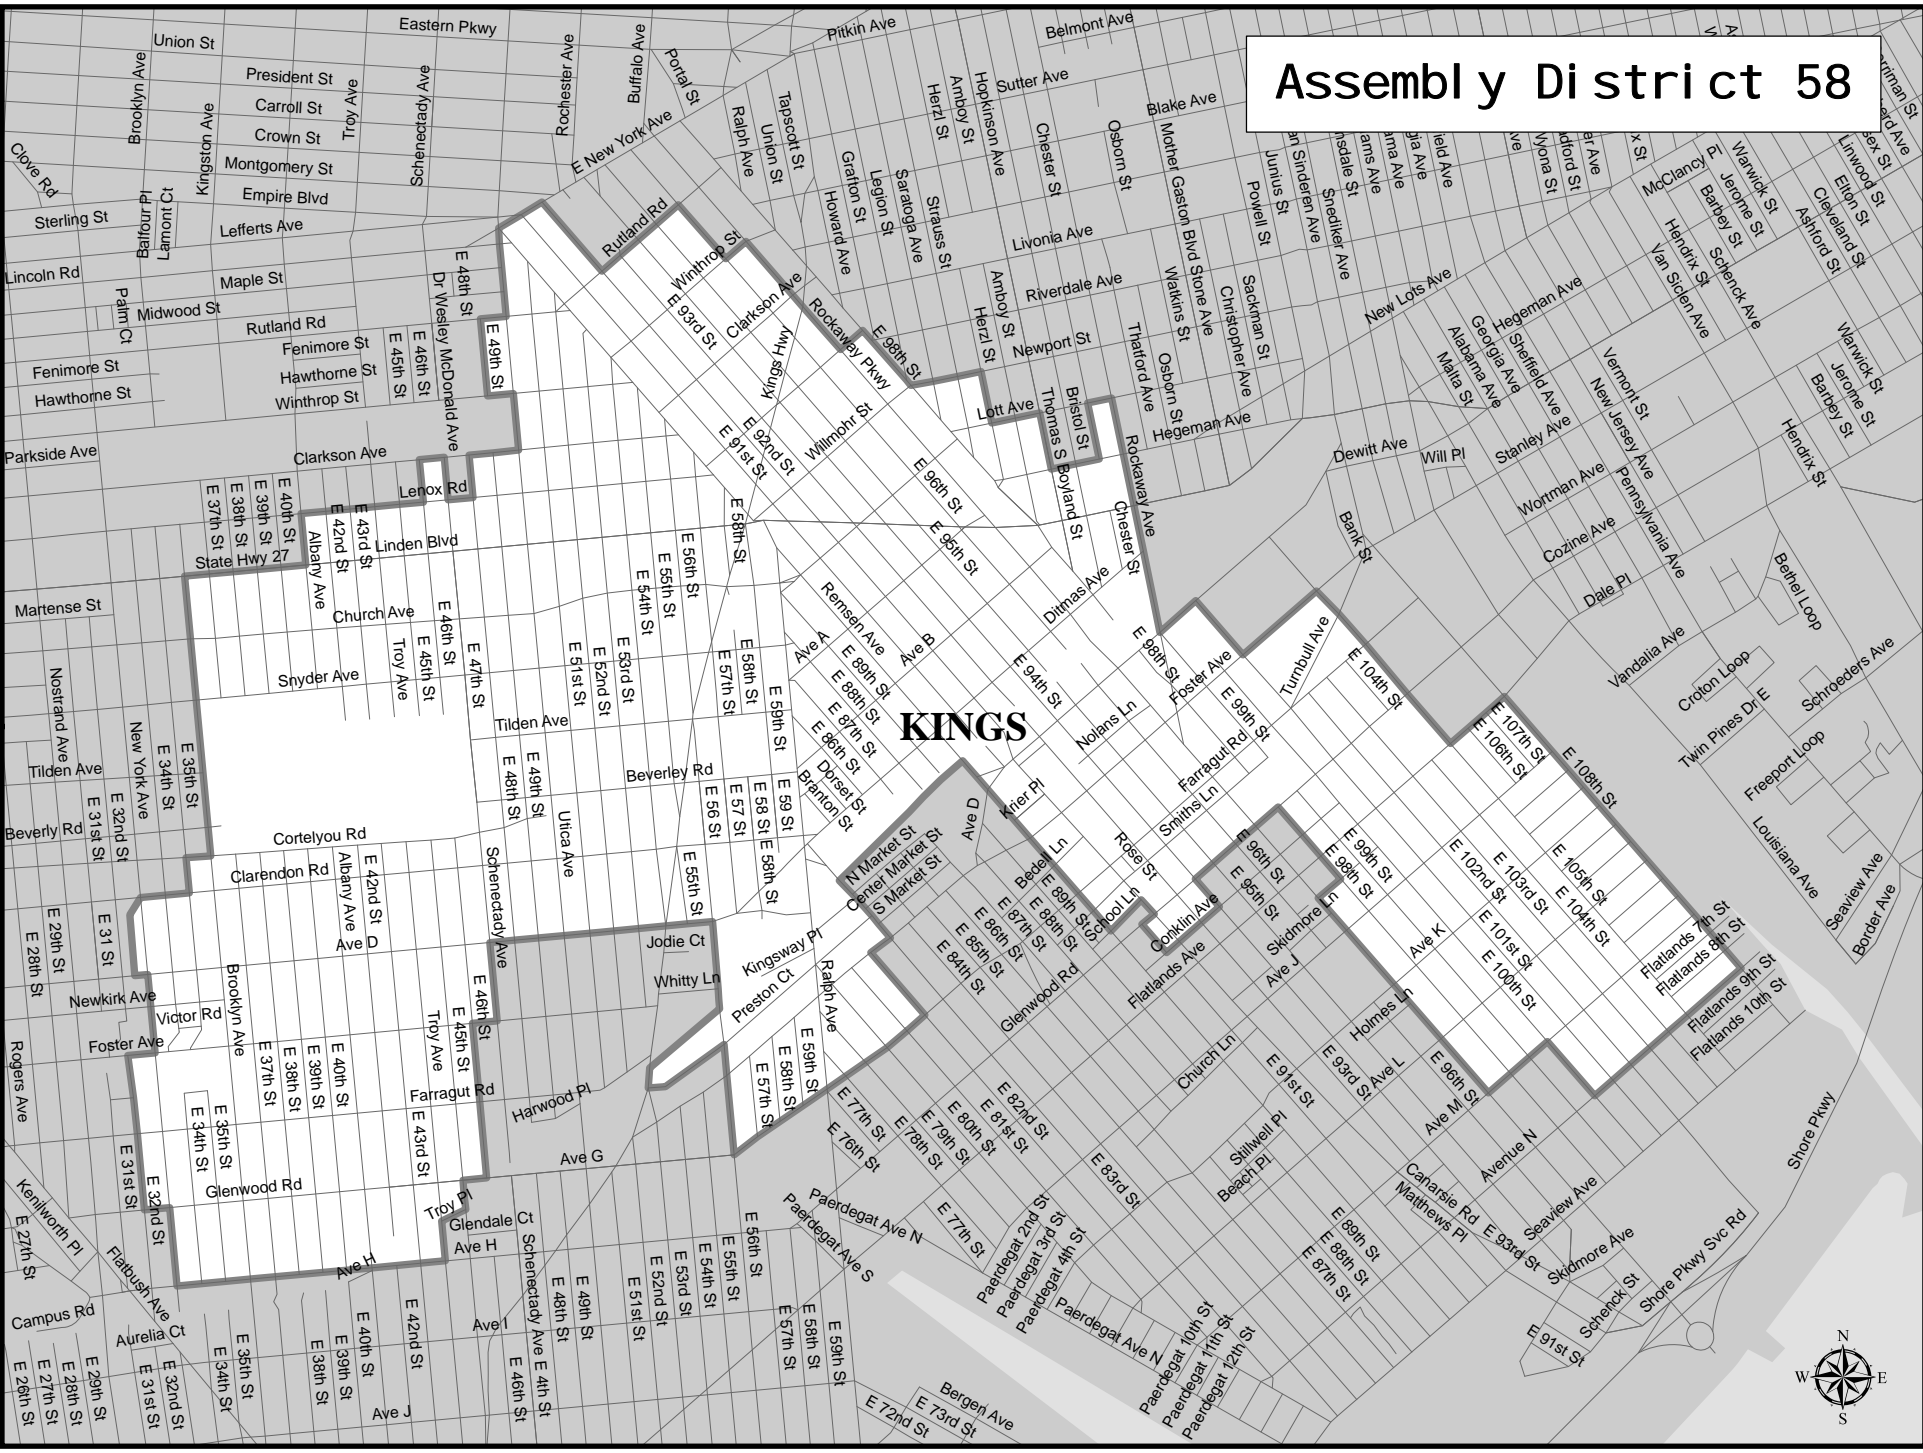

Assembly District 58

KINGS

Assembly District 58

Adjusted Total Population : 124,246
Deviation : -4,843
Deviation Percentage : -3.75

	NH White	NH Black	Hispanic	NH Asian	NH Amlnd	NH Hwn	NH Multi	NH Other	Unknown
Total	2,834	109,623	7,638	1,571	309	36	1,781	454	0
% of Total	2.28	88.23	6.15	1.26	0.25	0.03	1.43	0.37	0.00
Total 18+	2,508	84,749	5,724	1,338	240	29	1,425	346	0
% of 18+	2.60	87.95	5.94	1.39	0.25	0.03	1.48	0.36	0.00