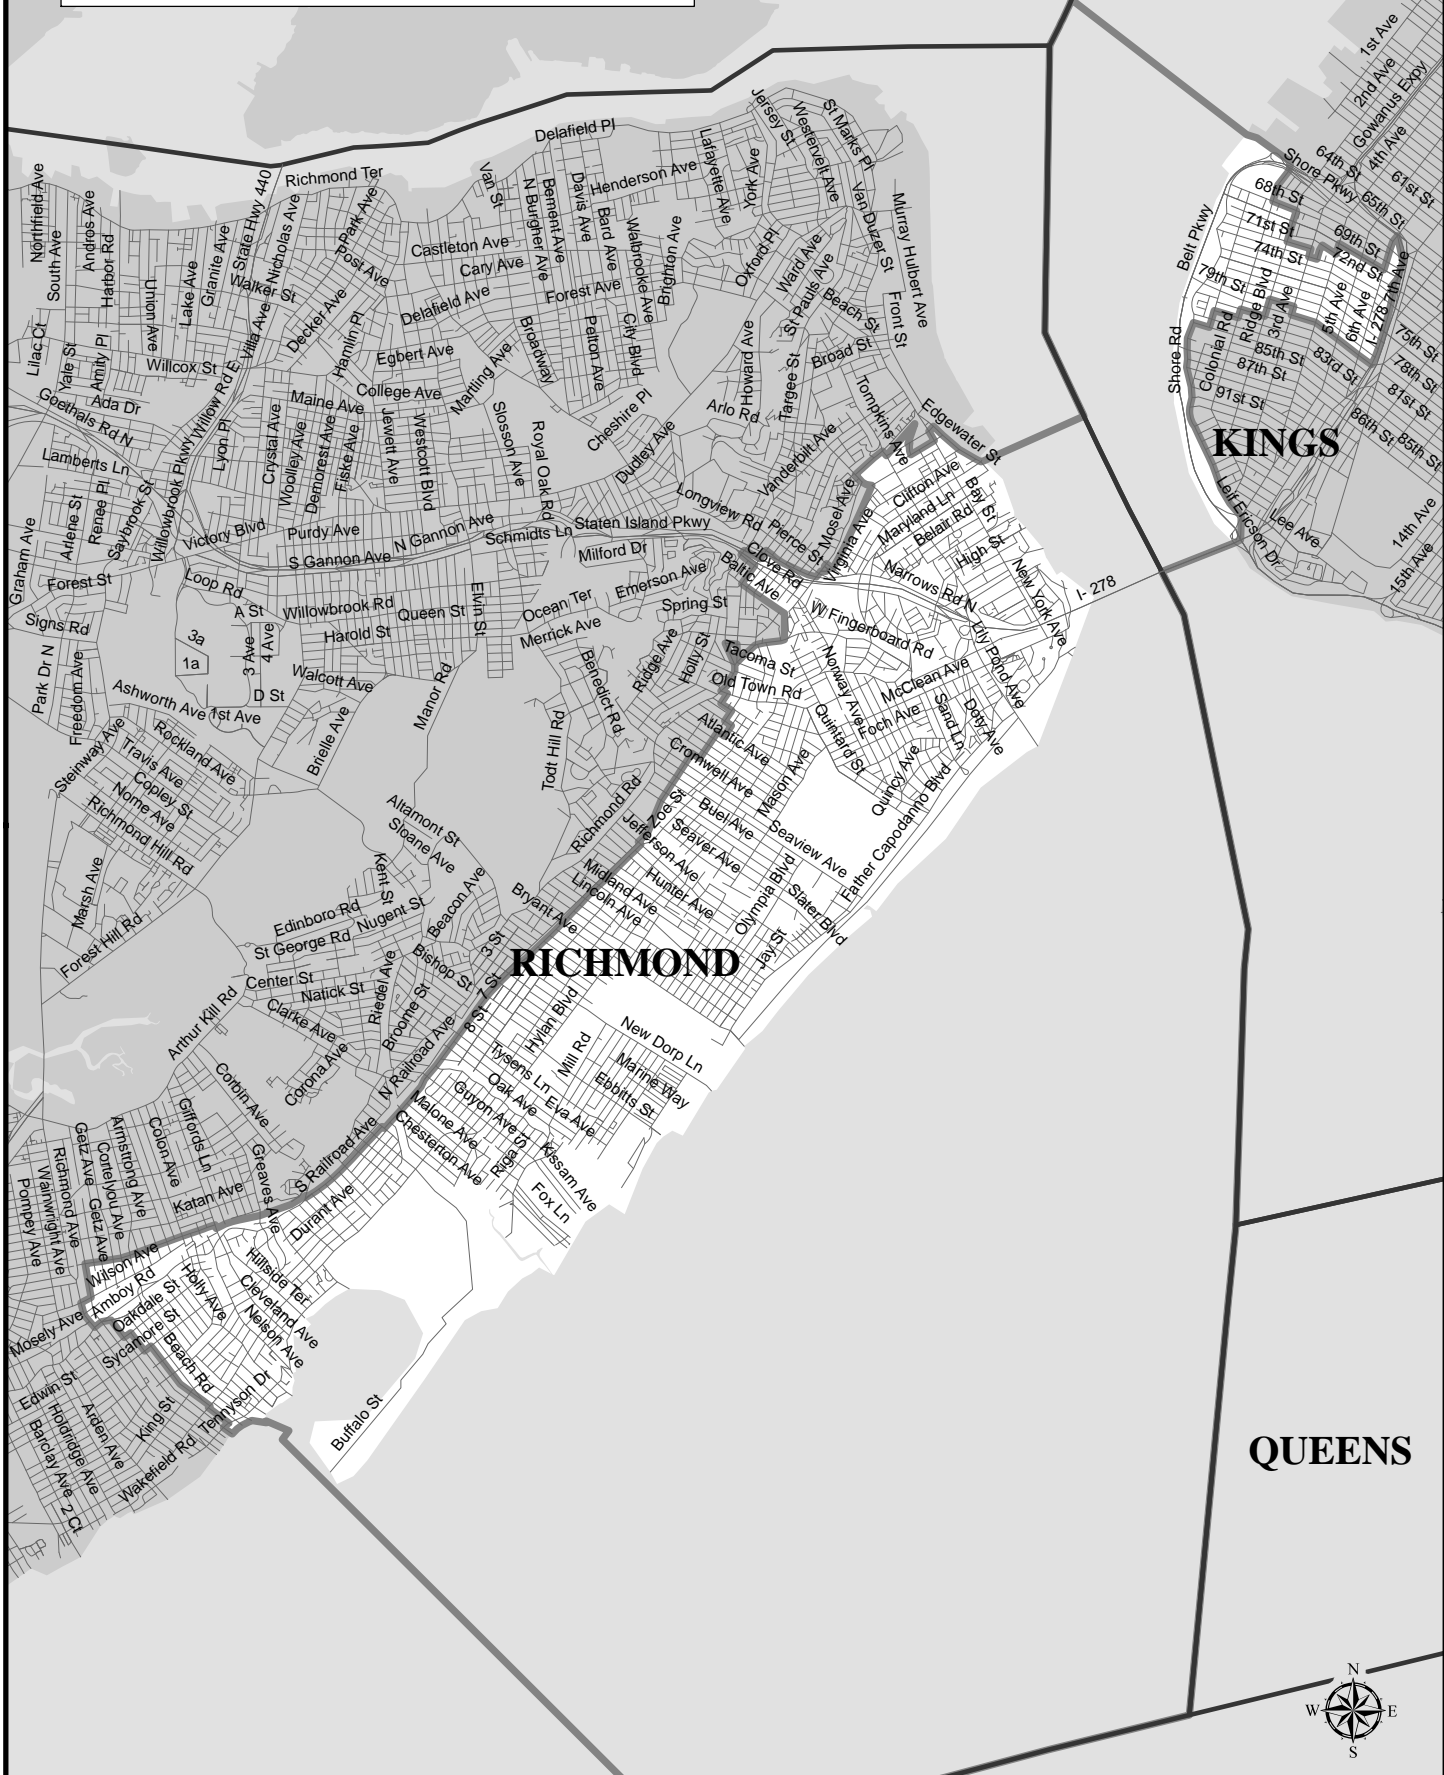

# Assembly District 64

**Assembly District 64**

**Adjusted Total Population :** 124,228  
**Deviation :** -4,861  
**Deviation Percentage :** -3.77

	NH White	NH Black	Hispanic	NH Asian	NH Amlnd	NH Hwn	NH Multi	NH Other	Unknown
<b>Total</b>	90,636	2,597	17,936	10,812	148	32	1,796	270	1
<b>% of Total</b>	72.96	2.09	14.44	8.70	0.12	0.03	1.45	0.22	0.00
<b>Total 18+</b>	73,827	2,024	12,663	8,575	109	26	1,081	194	1
<b>% of 18+</b>	74.95	2.05	12.86	8.71	0.11	0.03	1.10	0.20	0.00