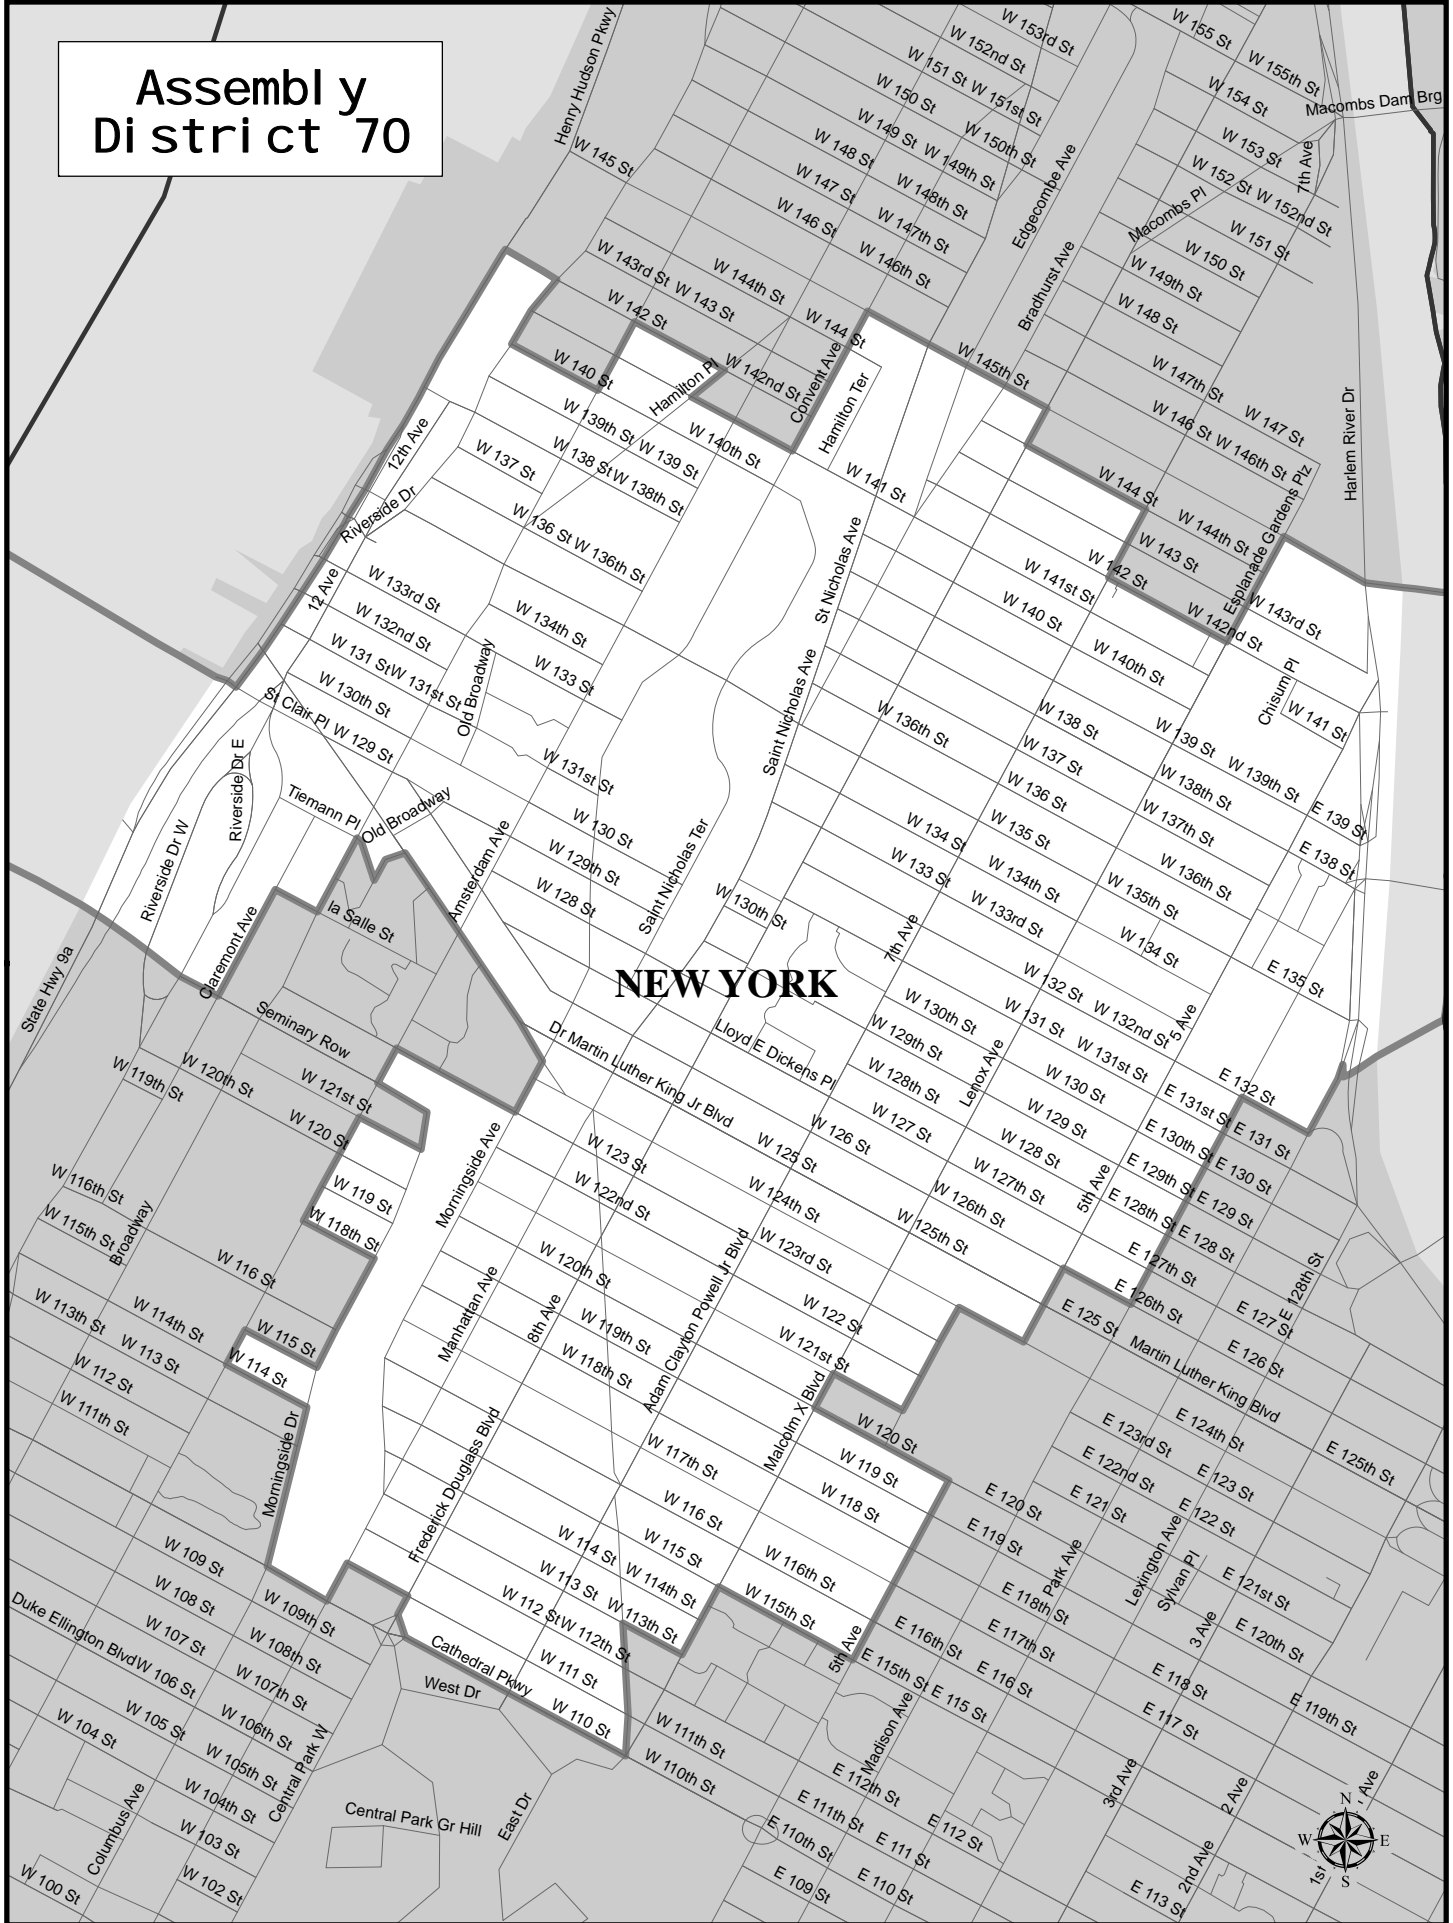

Assembly District 70

NEW YORK

Assembly District 70

Adjusted Total Population : 132,451
Deviation : 3,362
Deviation Percentage : 2.60

	NH White	NH Black	Hispanic	NH Asian	NH Amlnd	NH Hwn	NH Multi	NH Other	Unknown
Total	16,705	68,086	39,566	4,369	407	52	2,810	453	3
% of Total	12.61	51.40	29.87	3.30	0.31	0.04	2.12	0.34	0.00
Total 18+	15,061	54,560	29,144	3,961	318	44	2,053	321	3
% of 18+	14.28	51.73	27.63	3.76	0.30	0.04	1.95	0.30	0.00