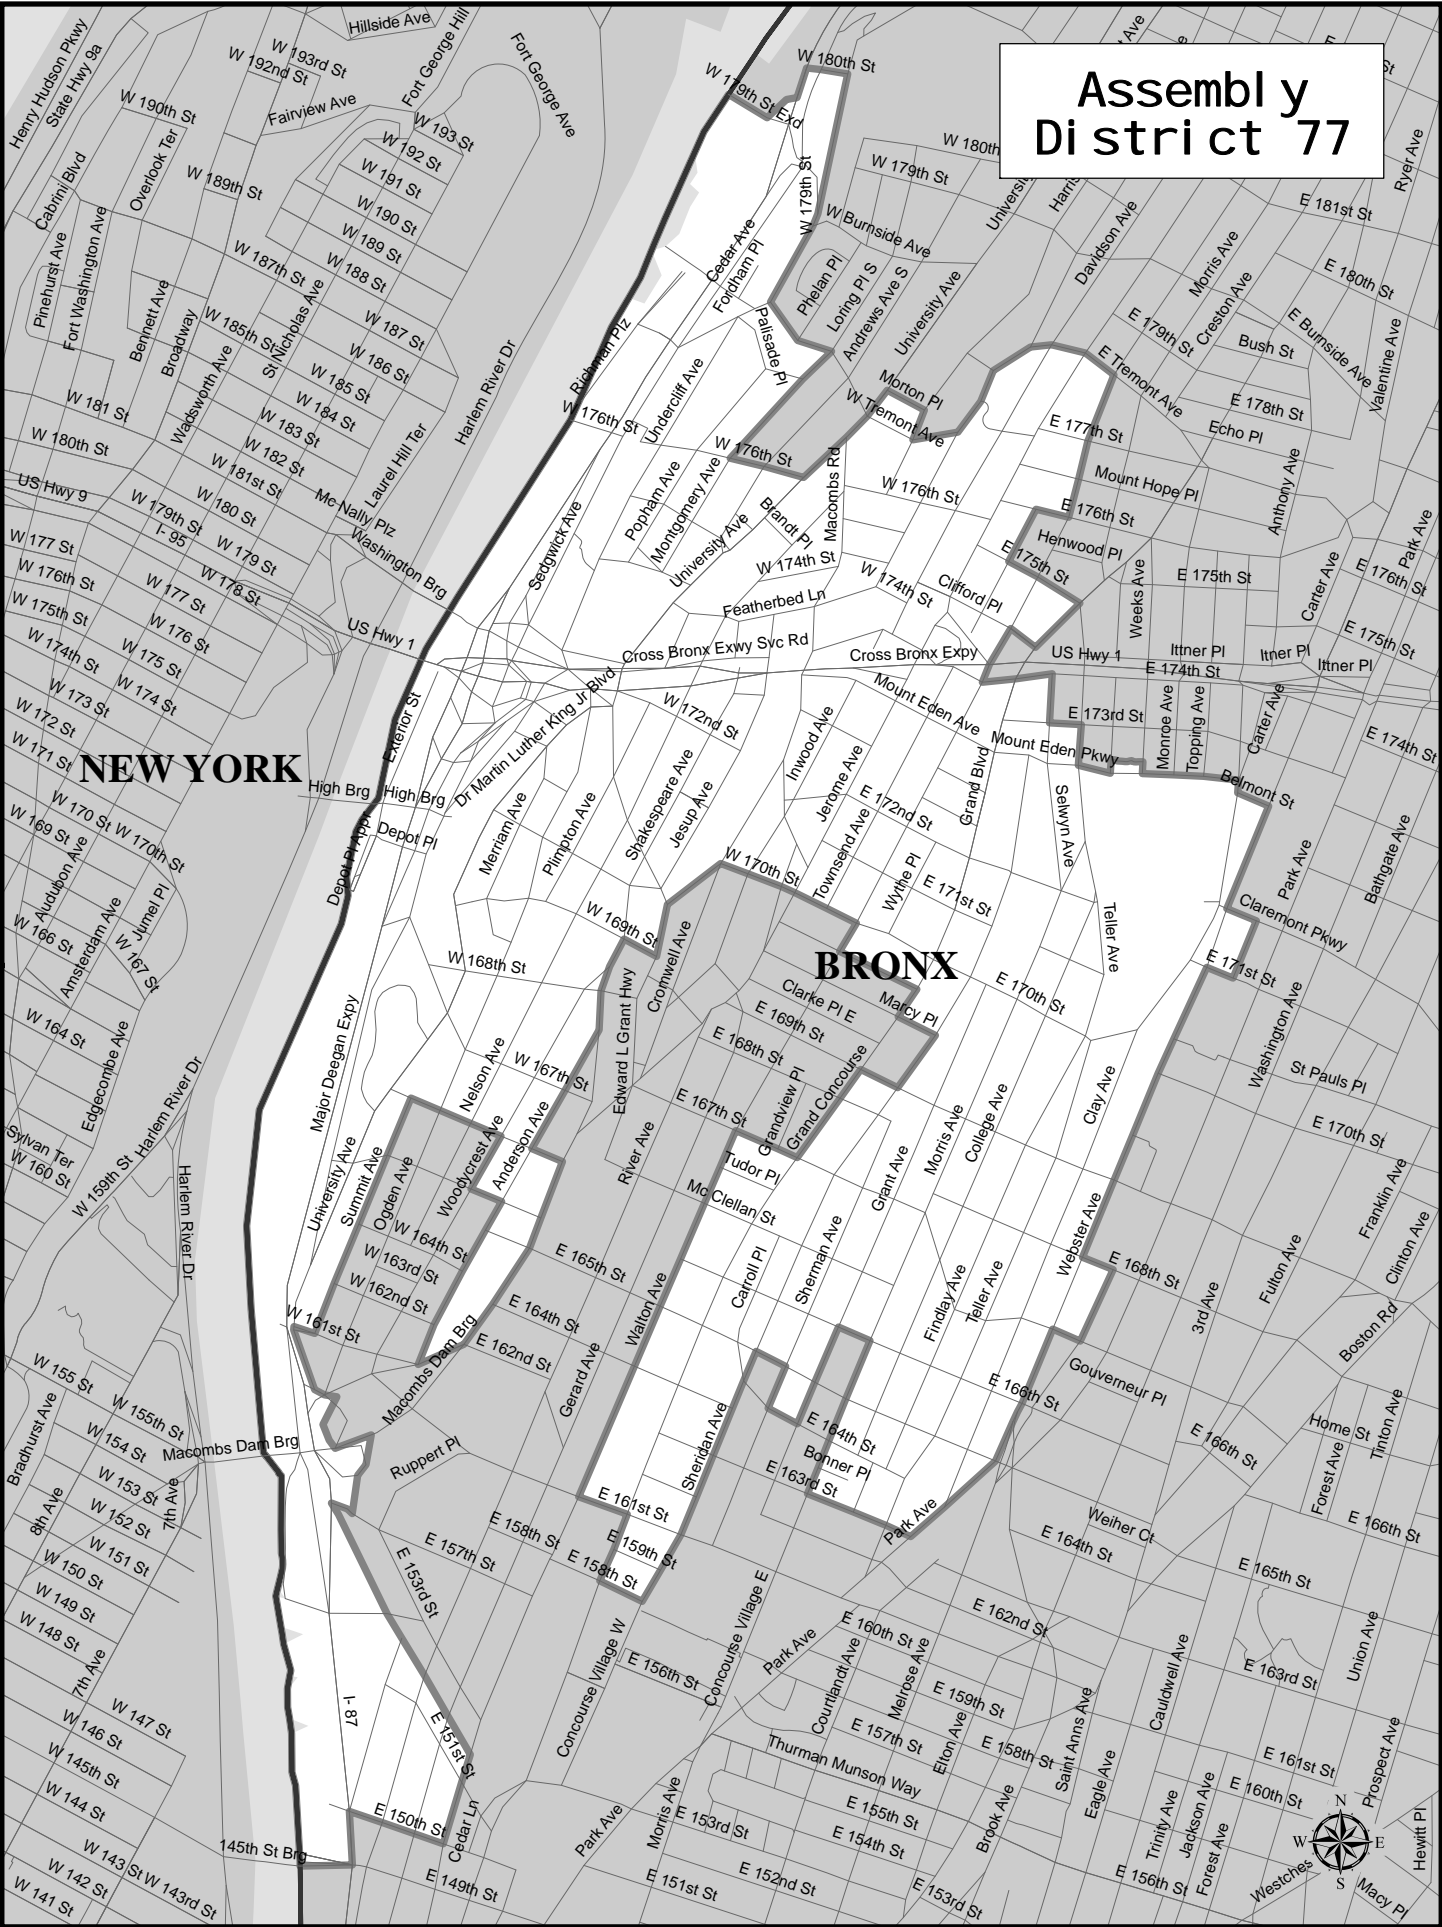

Assembly District 77

NEW YORK

BRONX

Assembly District 77

Adjusted Total Population : 126,423
Deviation : -2,666
Deviation Percentage : -2.07

	NH White	NH Black	Hispanic	NH Asian	NH Amlnd	NH Hwn	NH Multi	NH Other	Unknown
Total	1,906	44,665	76,689	1,362	270	19	1,046	463	3
% of Total	1.51	35.33	60.66	1.08	0.21	0.02	0.83	0.37	0.00
Total 18+	1,483	32,414	53,170	1,046	188	19	731	327	3
% of 18+	1.66	36.26	59.49	1.17	0.21	0.02	0.82	0.37	0.00