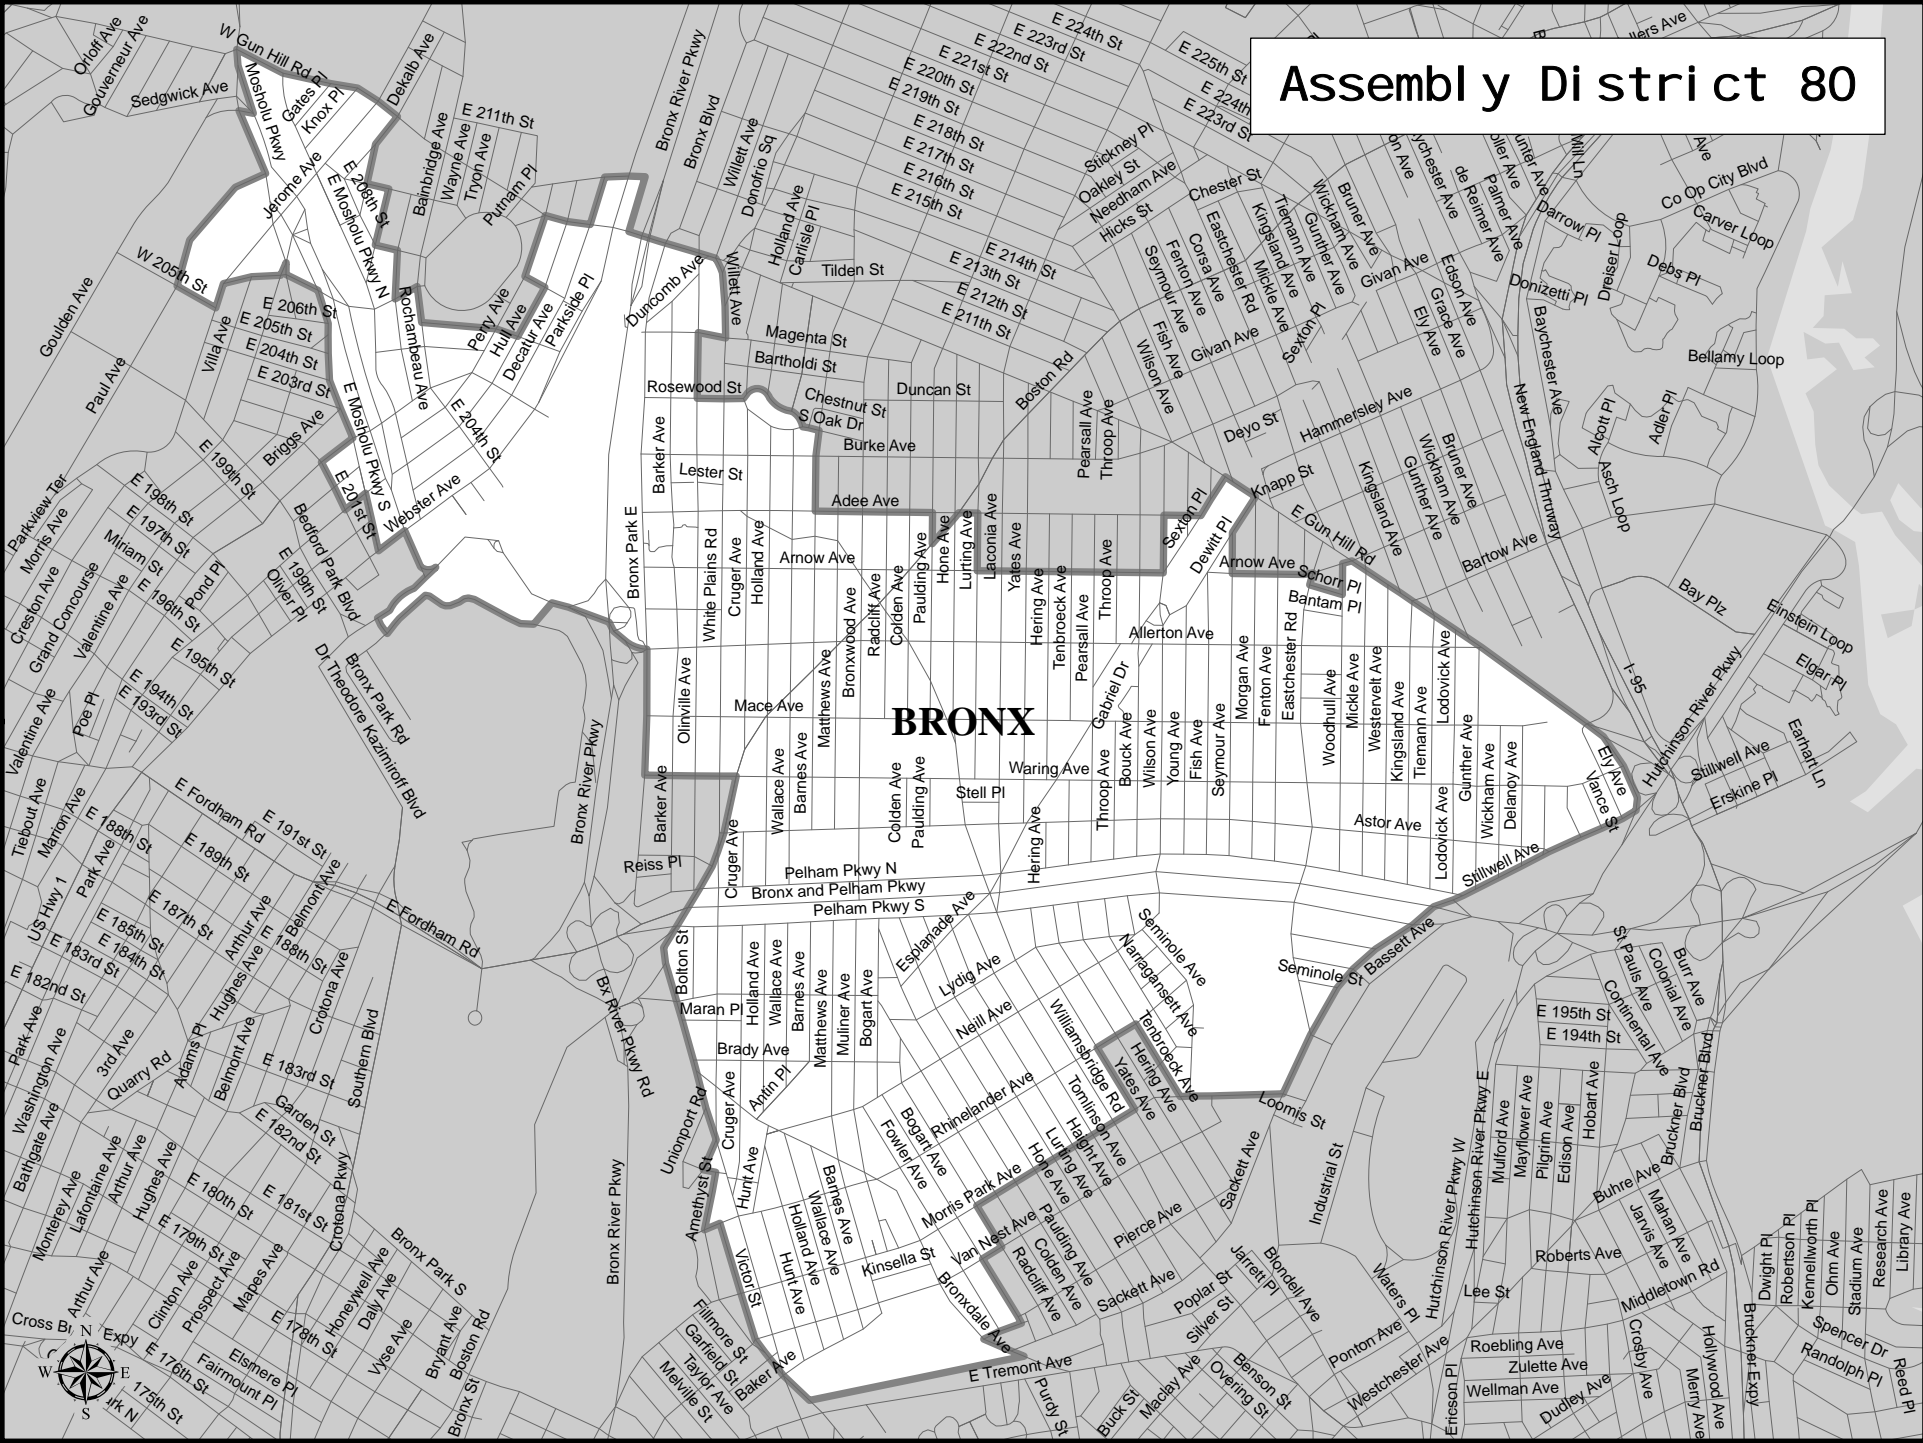

Assembly District 80

BRONX

Assembly District 80

Adjusted Total Population : 126,409
Deviation : -2,680
Deviation Percentage : -2.08

	NH White	NH Black	Hispanic	NH Asian	NH Amlnd	NH Hwn	NH Multi	NH Other	Unknown
Total	29,094	26,998	56,822	10,506	305	29	1,803	851	1
% of Total	23.02	21.36	44.95	8.31	0.24	0.02	1.43	0.67	0.00
Total 18+	24,741	20,794	40,515	7,903	186	22	1,288	587	1
% of 18+	25.76	21.65	42.19	8.23	0.19	0.02	1.34	0.61	0.00

Department Of Justice									
	NH White	NH Black	Hispanic	NH Asian	NH Amlnd	NH Hwn	NH Multi	NH Other	Unknown
Total	29,094	27,311	56,822	10,857	343	44	969	968	1
% of Total	23.02	21.61	44.95	8.59	0.27	0.03	0.77	0.77	0.00
Total 18+	24,741	20,982	40,515	8,121	214	35	757	671	1
% of 18+	25.76	21.85	42.19	8.46	0.22	0.04	0.79	0.70	0.00

NOTE: For a description of field names and Department of Justice definitions, please refer to the documentation above the district listing.