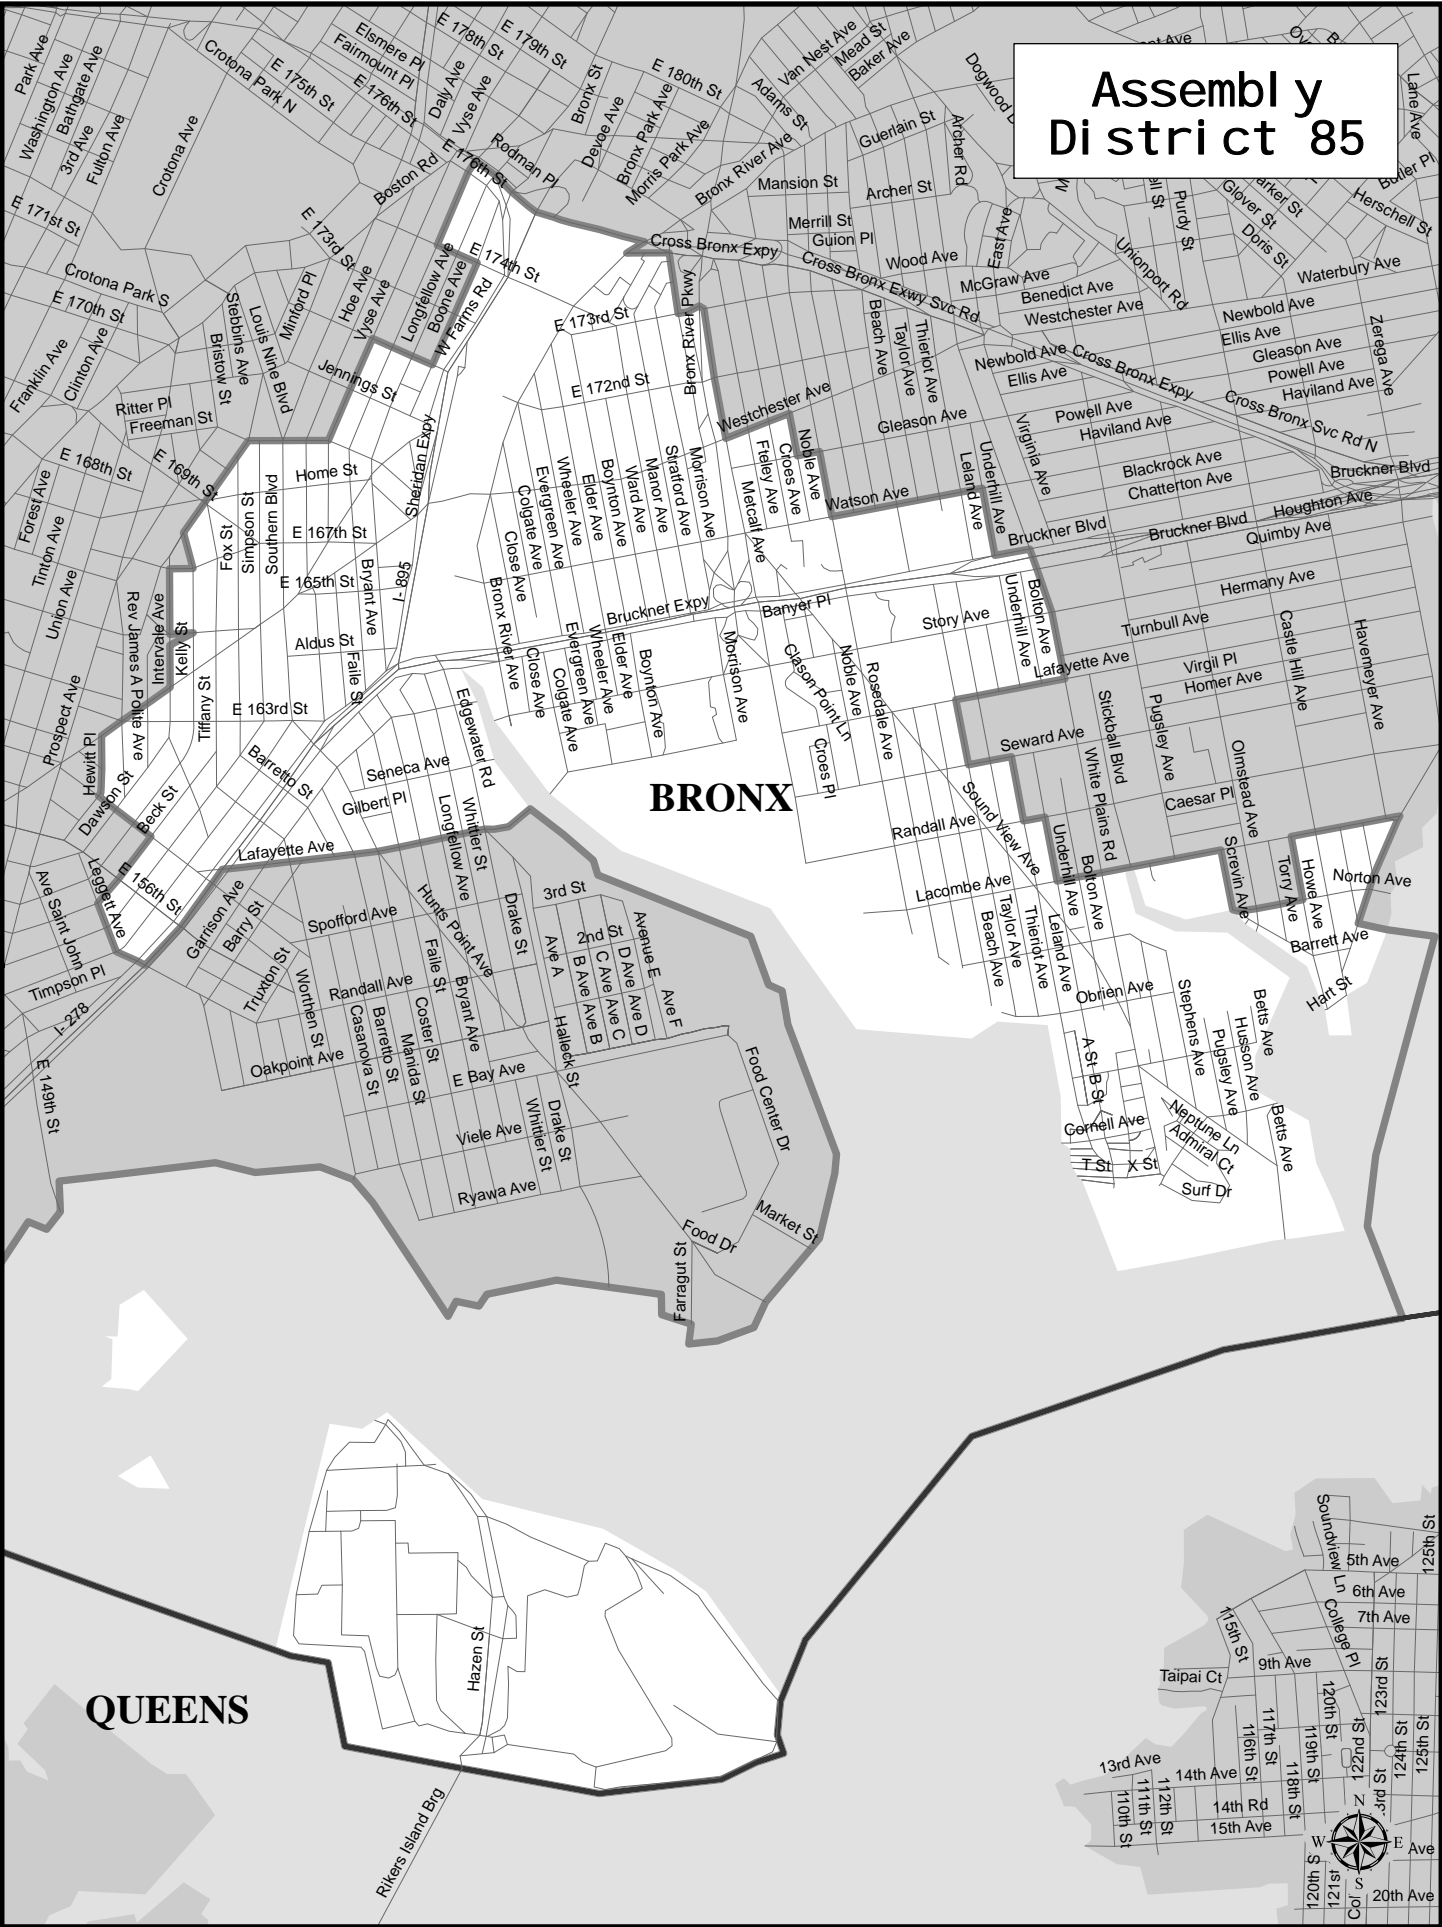

Assembly District 85

BRONX

QUEENS

Assembly District 85

Adjusted Total Population : 126,405
Deviation : -2,684
Deviation Percentage : -2.08

	NH White	NH Black	Hispanic	NH Asian	NH Amlnd	NH Hwn	NH Multi	NH Other	Unknown
Total	2,340	39,288	80,919	1,267	365	62	1,104	1,057	3
% of Total	1.85	31.08	64.02	1.00	0.29	0.05	0.87	0.84	0.00
Total 18+	1,942	29,950	58,129	1,010	232	52	784	807	3
% of 18+	2.09	32.24	62.57	1.09	0.25	0.06	0.84	0.87	0.00

Department Of Justice									
	NH White	NH Black	Hispanic	NH Asian	NH Amlnd	NH Hwn	NH Multi	NH Other	Unknown
Total	2,340	39,514	80,919	1,317	385	71	764	1,092	3
% of Total	1.85	31.26	64.02	1.04	0.30	0.06	0.60	0.86	0.00
Total 18+	1,942	30,092	58,129	1,048	244	59	566	826	3
% of 18+	2.09	32.39	62.57	1.13	0.26	0.06	0.61	0.89	0.00