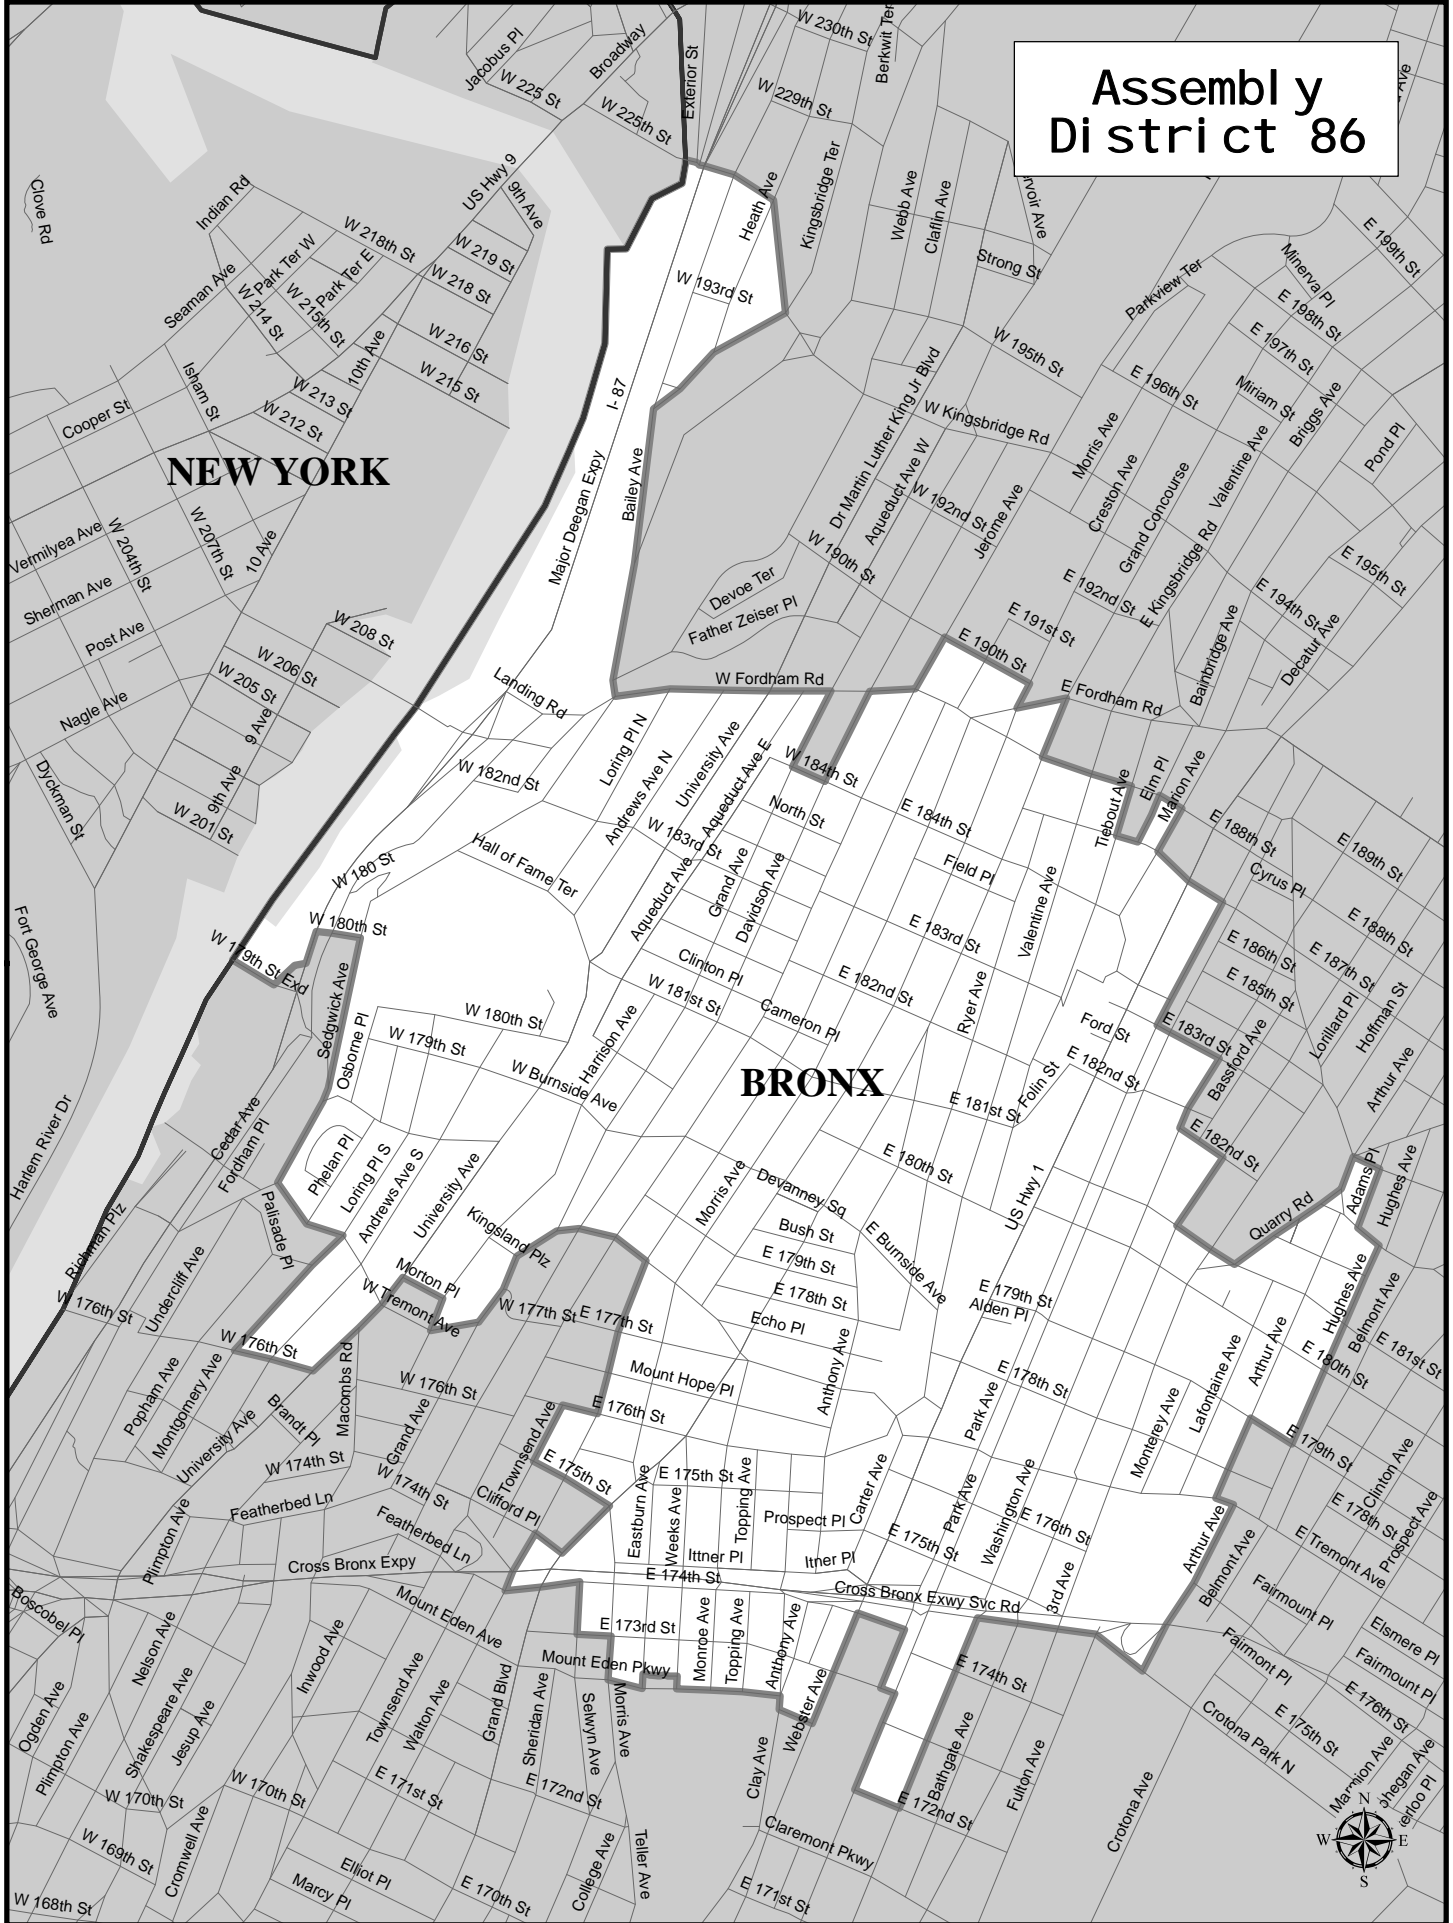

Assembly District 86

NEW YORK

BRONX

Assembly District 86

Adjusted Total Population : 126,426
Deviation : -2,663
Deviation Percentage : -2.06

	NH White	NH Black	Hispanic	NH Asian	NH Amlnd	NH Hwn	NH Multi	NH Other	Unknown
Total	1,931	31,595	88,581	2,218	304	38	1,096	660	3
% of Total	1.53	24.99	70.07	1.75	0.24	0.03	0.87	0.52	0.00
Total 18+	1,427	22,776	61,167	1,724	187	30	808	425	3
% of 18+	1.61	25.72	69.08	1.95	0.21	0.03	0.91	0.48	0.00