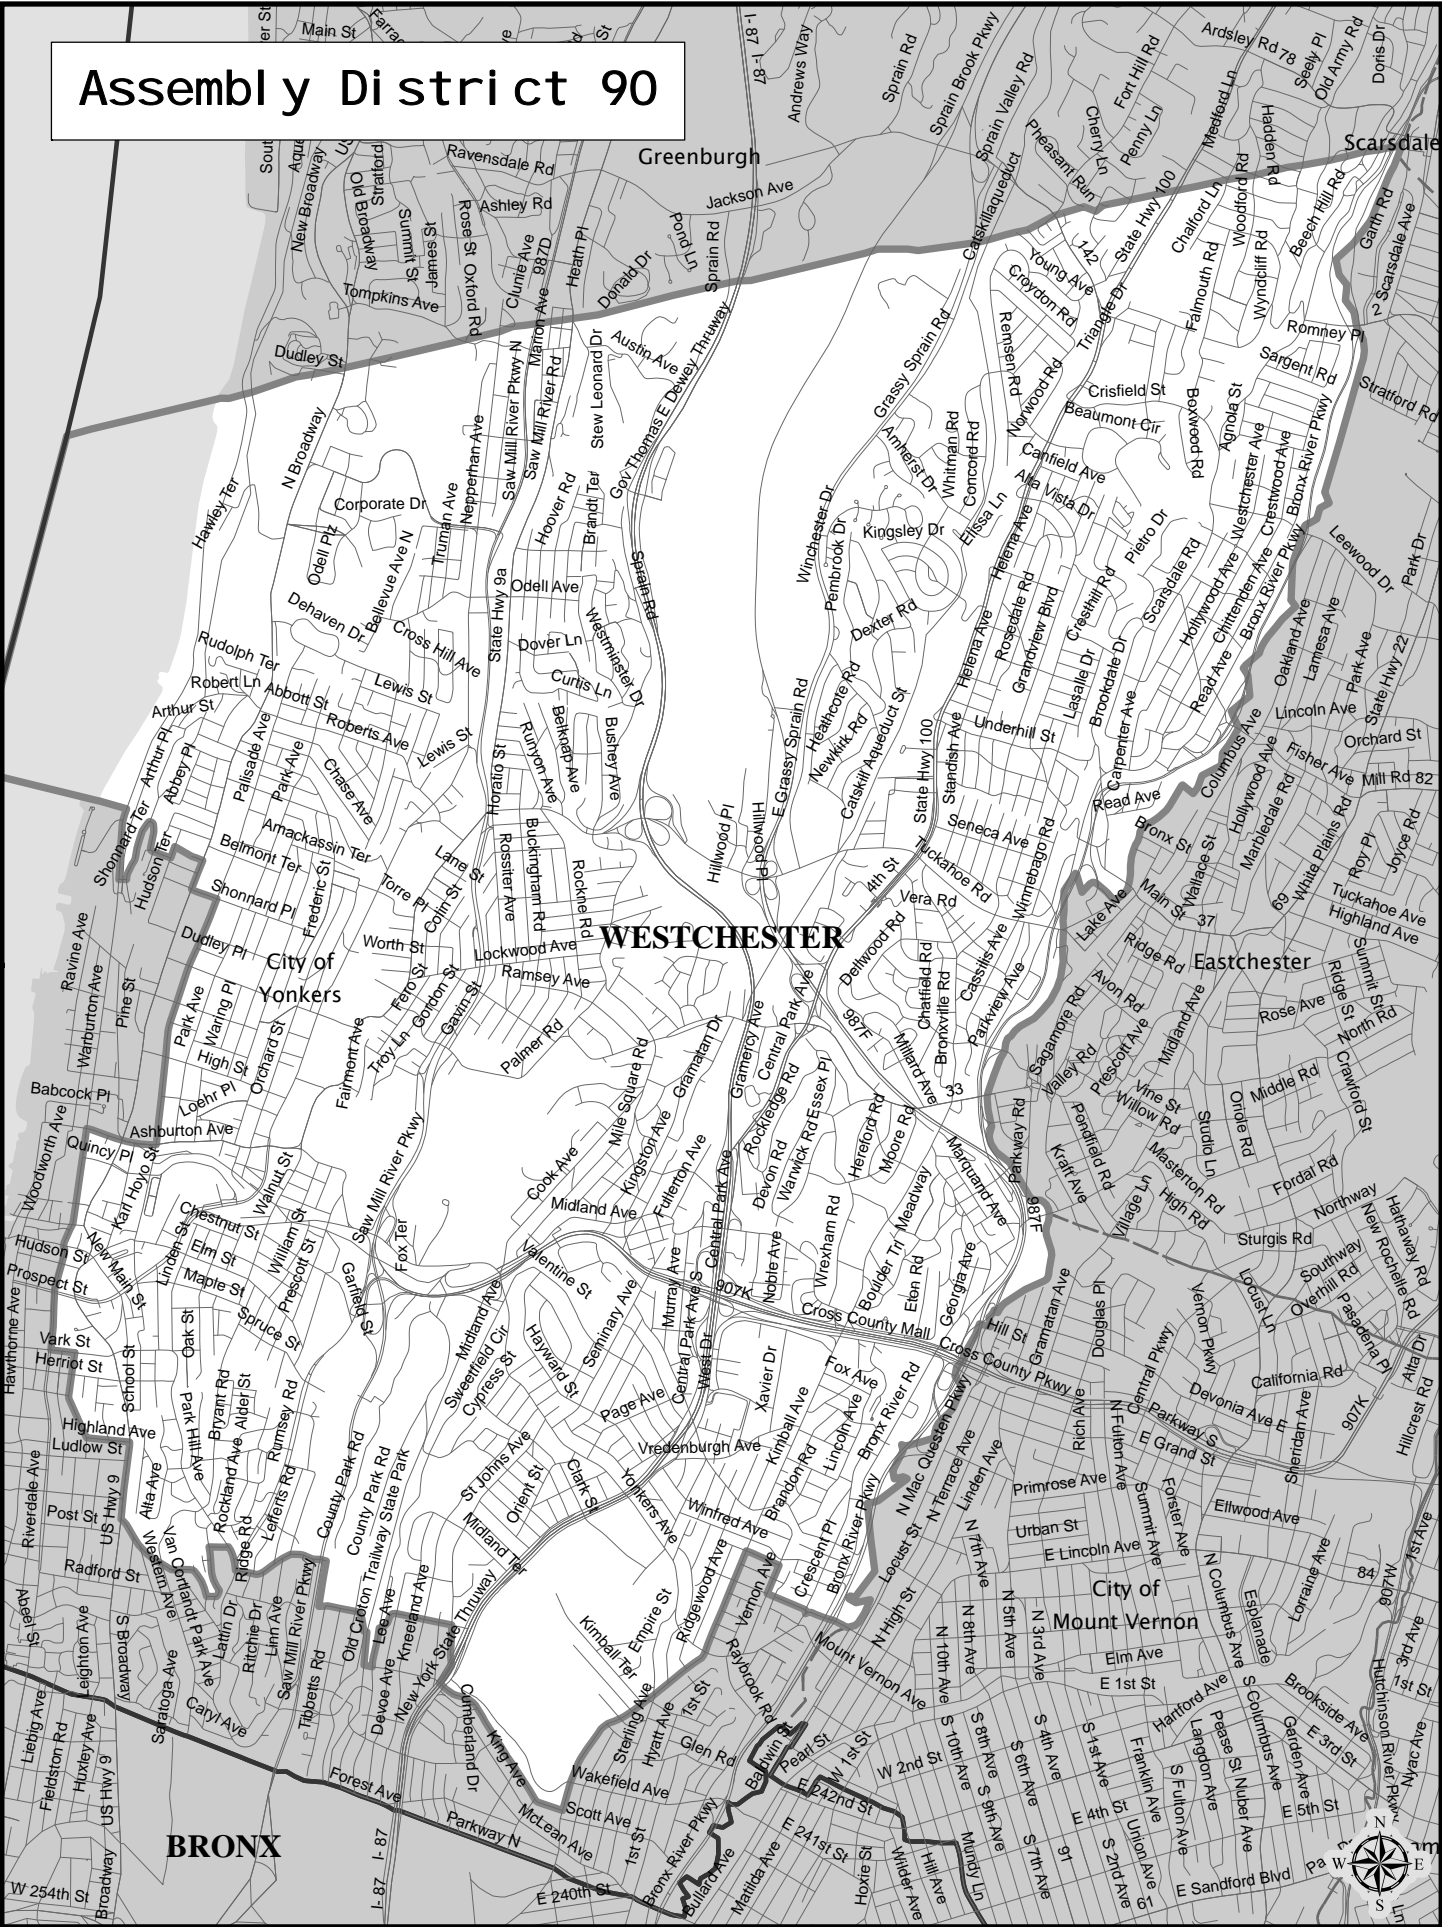

Assembly District 90

Assembly District 90

Adjusted Total Population : 132,022
Deviation : 2,933
Deviation Percentage : 2.27

	NH White	NH Black	Hispanic	NH Asian	NH Amlnd	NH Hwn	NH Multi	NH Other	Unknown
Total	62,910	16,710	41,149	8,463	239	43	2,021	486	1
% of Total	47.65	12.66	31.17	6.41	0.18	0.03	1.53	0.37	0.00
Total 18+	53,684	12,288	28,485	6,668	168	34	1,316	339	1
% of 18+	52.13	11.93	27.66	6.47	0.16	0.03	1.28	0.33	0.00