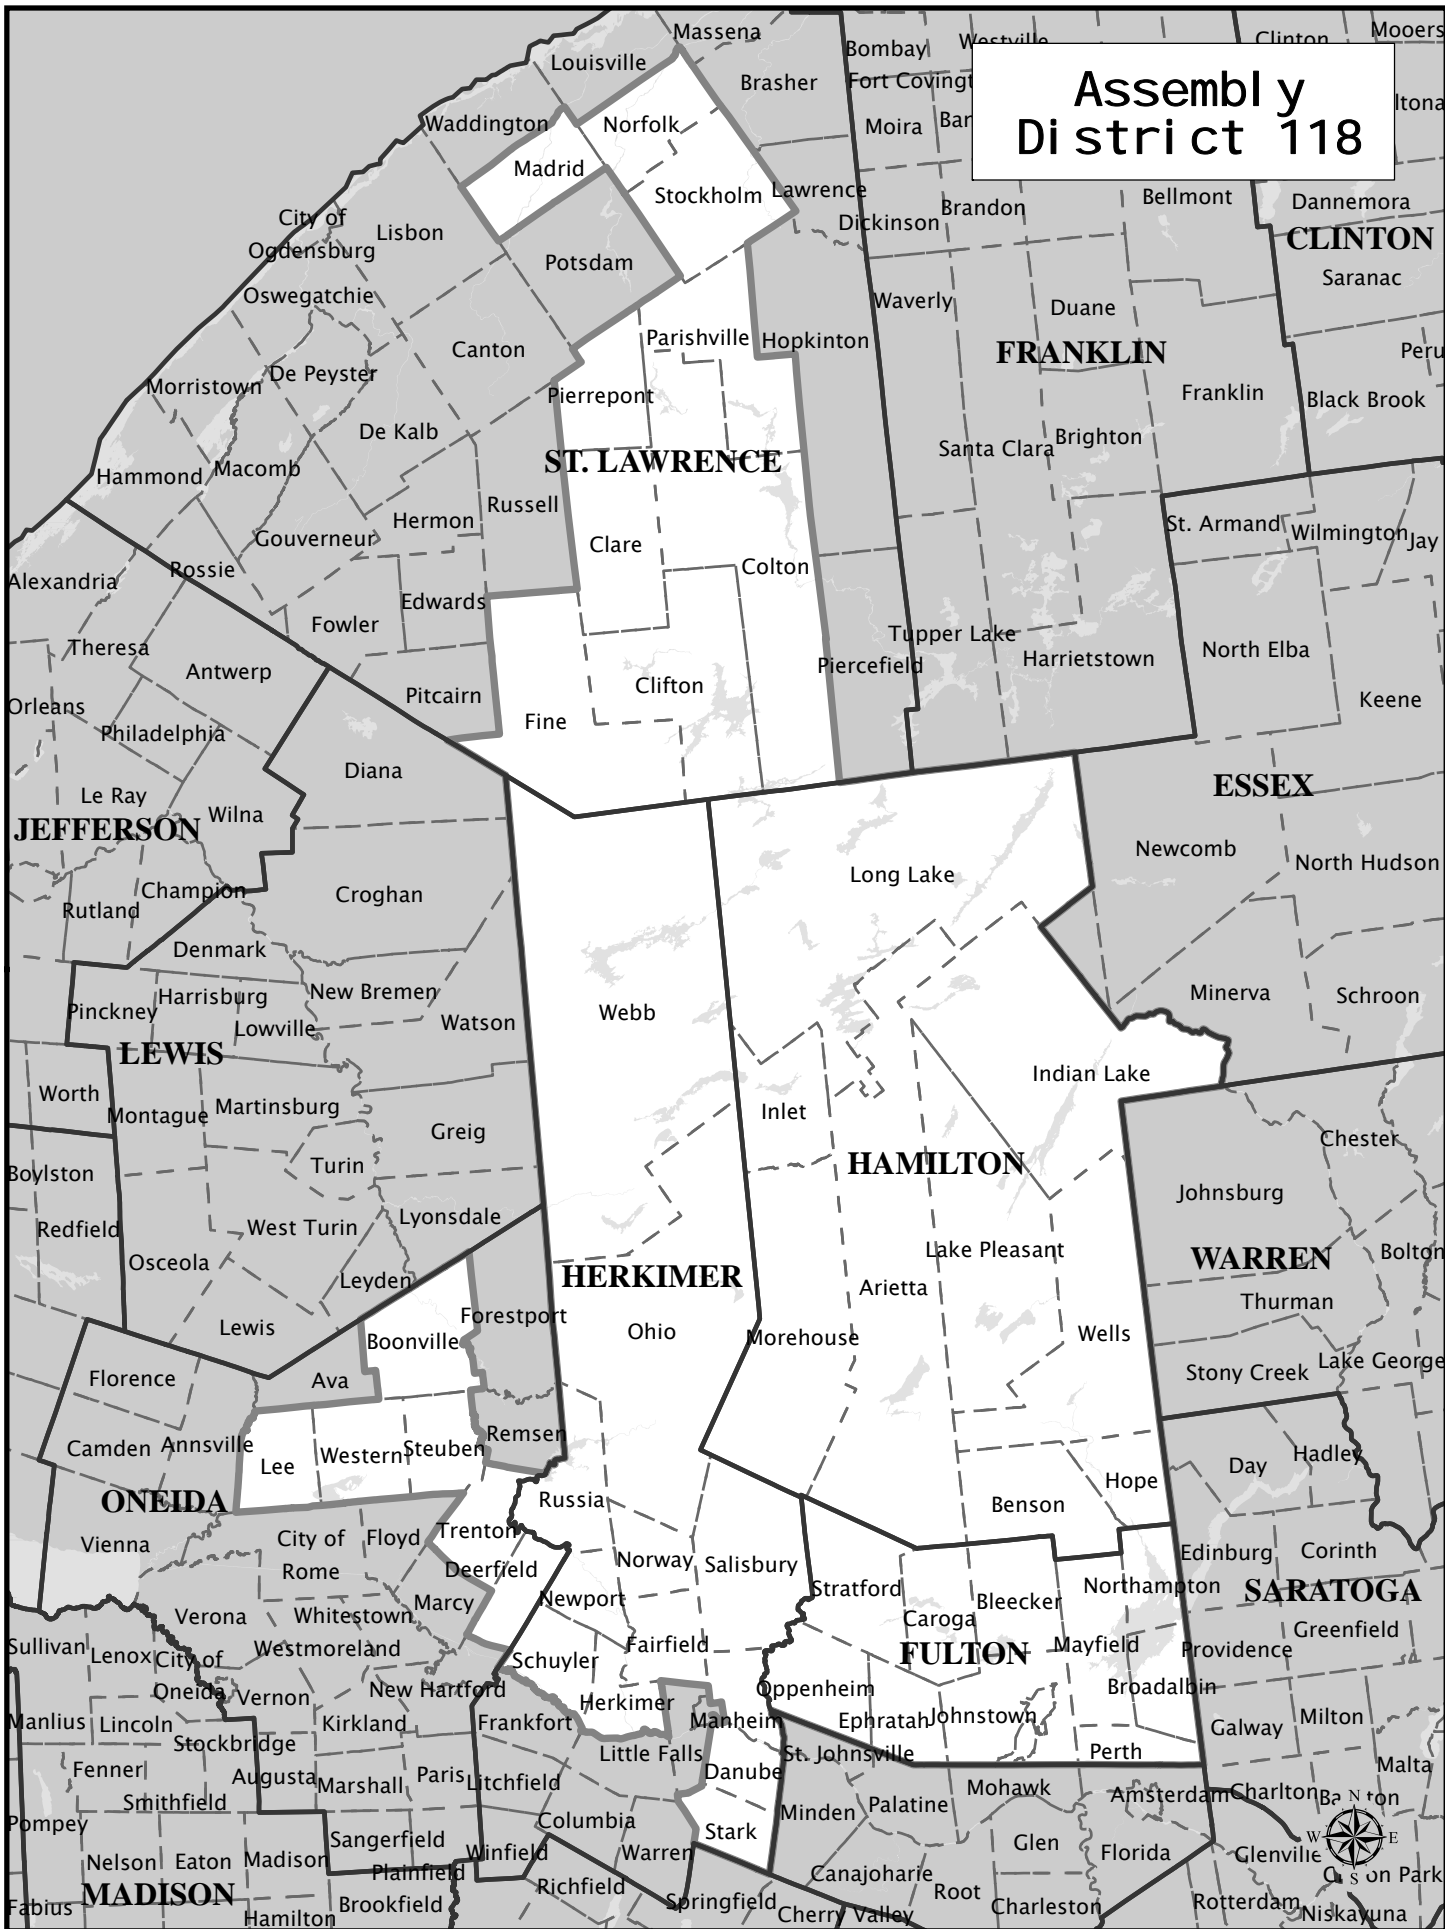

Assembly District 118

Assembly District 118

Adjusted Total Population : 132,398
Deviation : 3,309
Deviation Percentage : 2.56

	NH White	NH Black	Hispanic	NH Asian	NH Amlnd	NH Hwn	NH Multi	NH Other	Unknown
Total	126,358	1,360	2,141	730	322	30	1,361	93	3
% of Total	95.44	1.03	1.62	0.55	0.24	0.02	1.03	0.07	0.00
Total 18+	99,726	1,046	1,309	542	254	24	725	45	3
% of 18+	96.19	1.01	1.26	0.52	0.24	0.02	0.70	0.04	0.00

Department Of Justice									
	NH White	NH Black	Hispanic	NH Asian	NH Amlnd	NH Hwn	NH Multi	NH Other	Unknown
Total	126,358	1,858	2,141	899	823	59	115	142	3
% of Total	95.44	1.40	1.62	0.68	0.62	0.04	0.09	0.11	0.00
Total 18+	99,726	1,173	1,309	631	648	39	64	81	3
% of 18+	96.19	1.13	1.26	0.61	0.63	0.04	0.06	0.08	0.00

NOTE: For a description of field names and Department of Justice definitions, please refer to the documentation above the district listing.